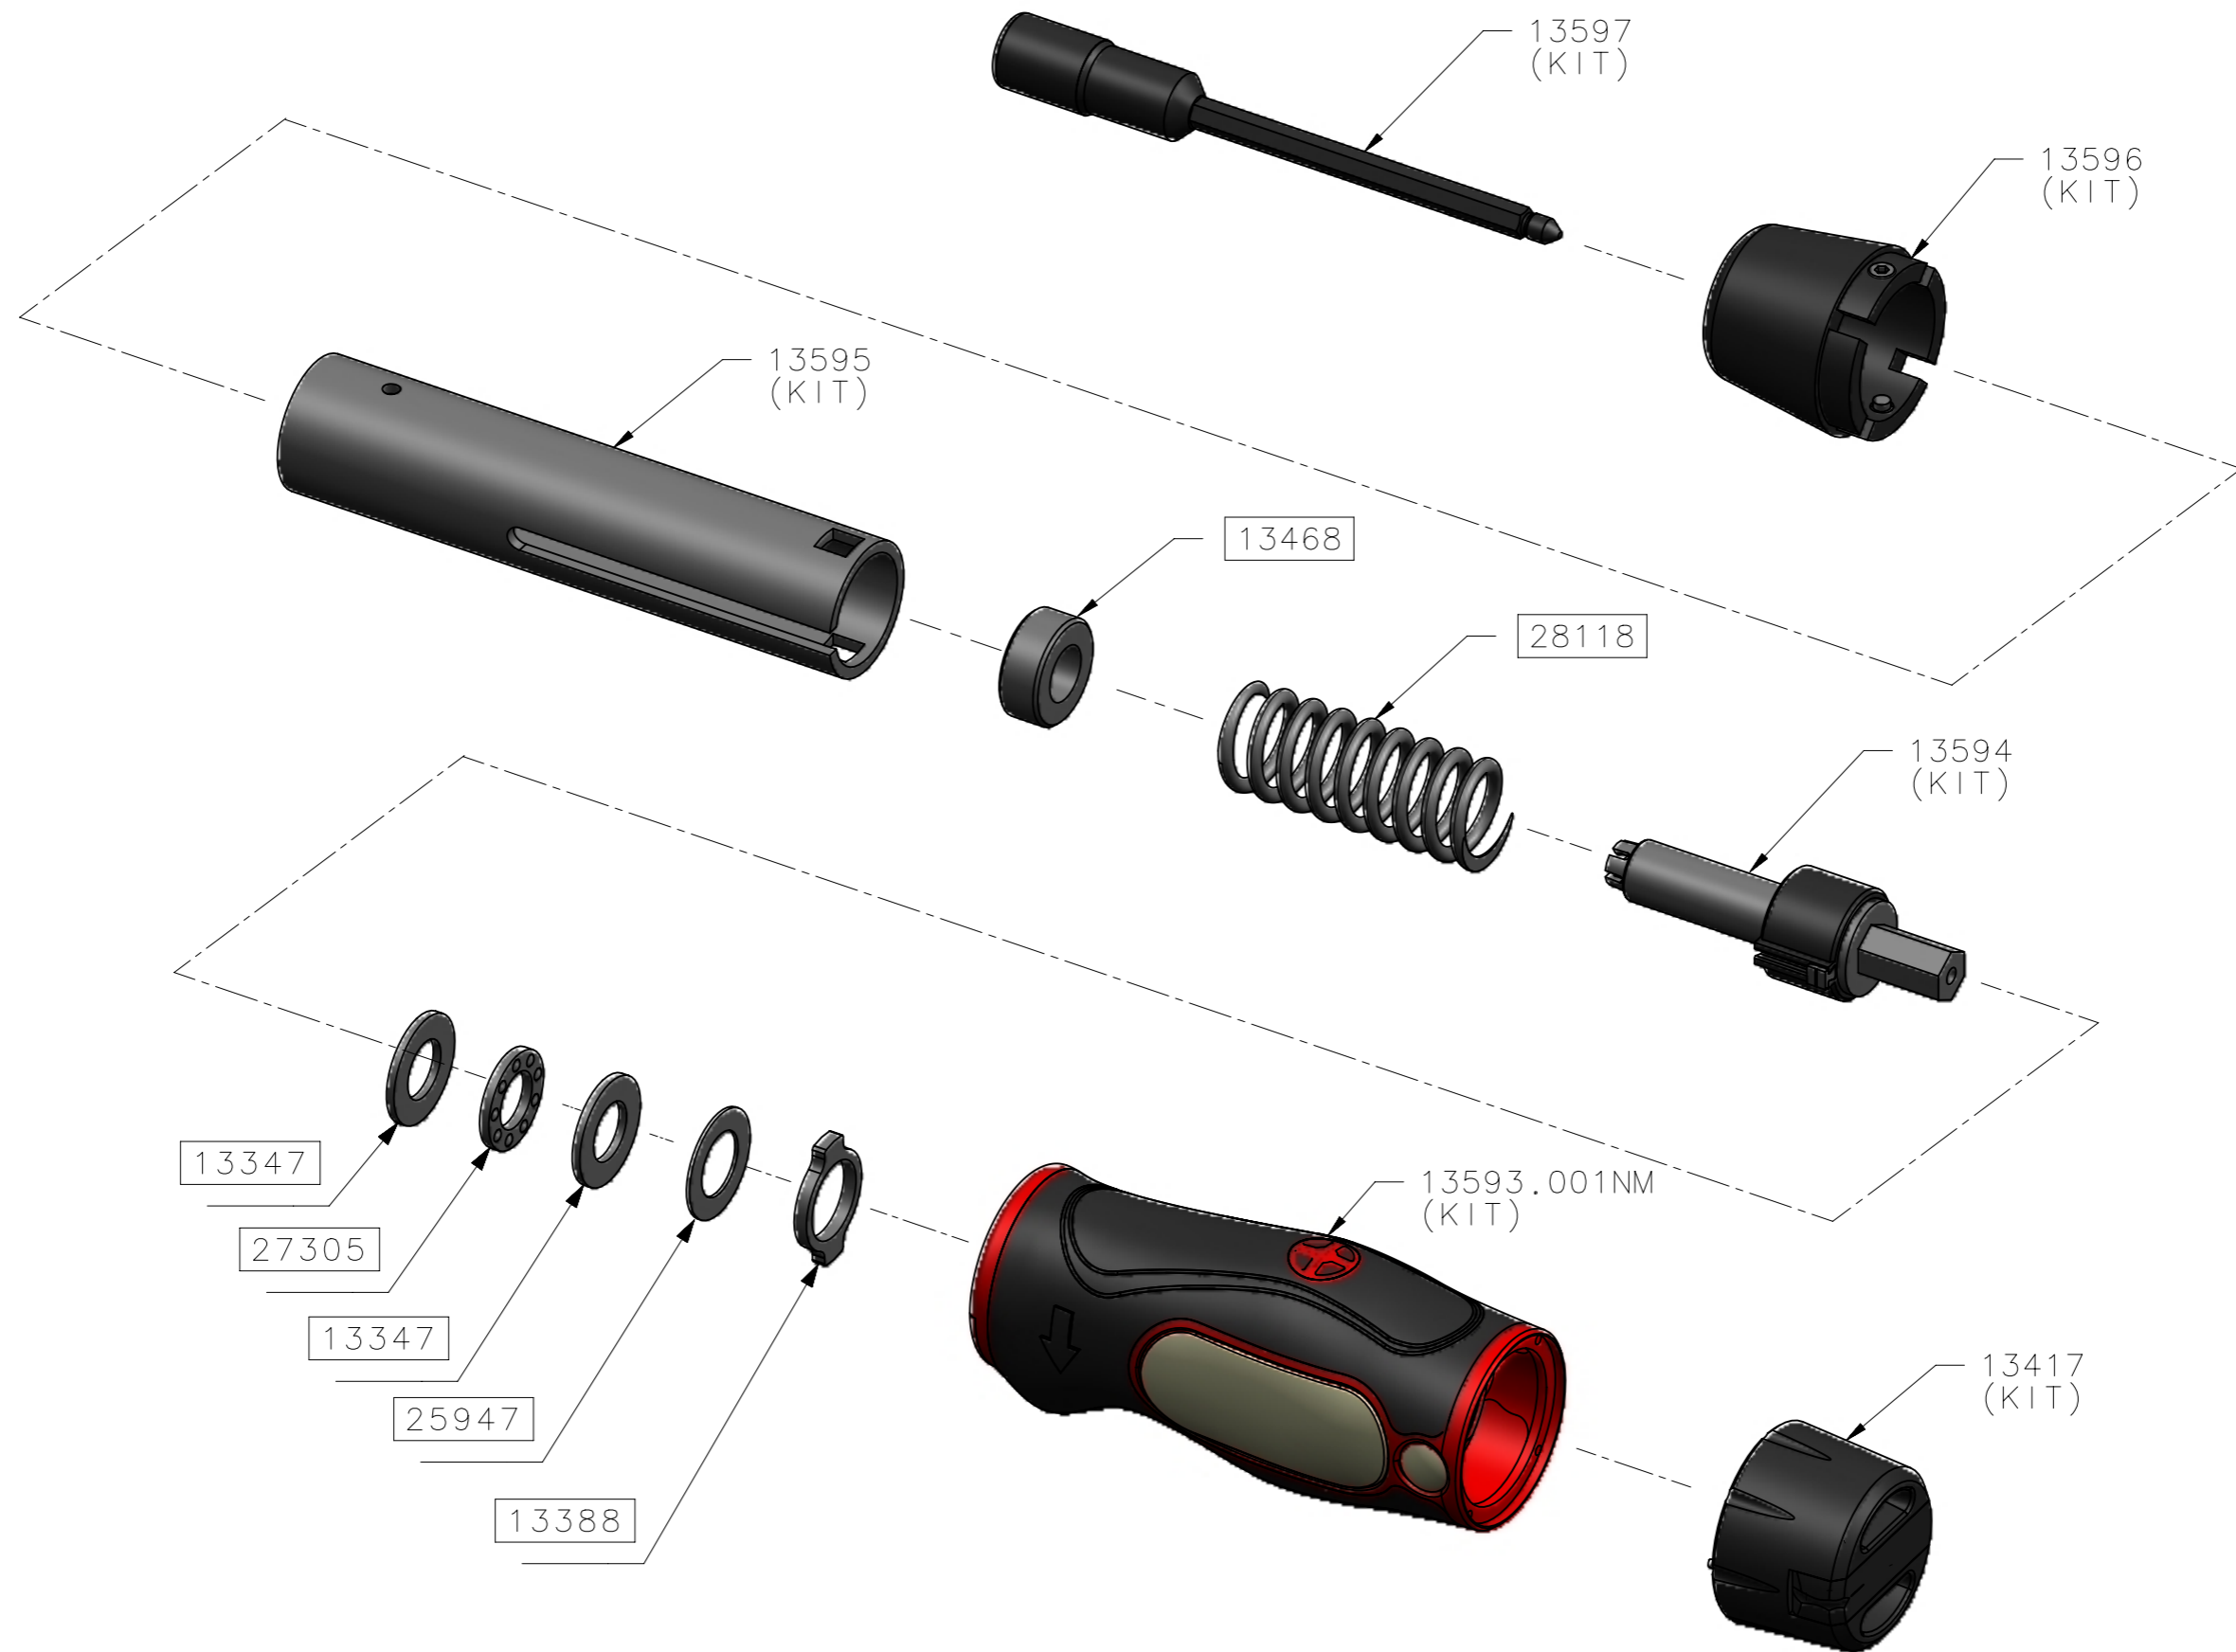

# 13475 - TT SCREWDRIVER 0.3 - 1.5N.m - SPARES LISTING

ALL BOXED PART NUMBERS ARE SUBJECT TO A MINIMUM ORDER QUANTITY