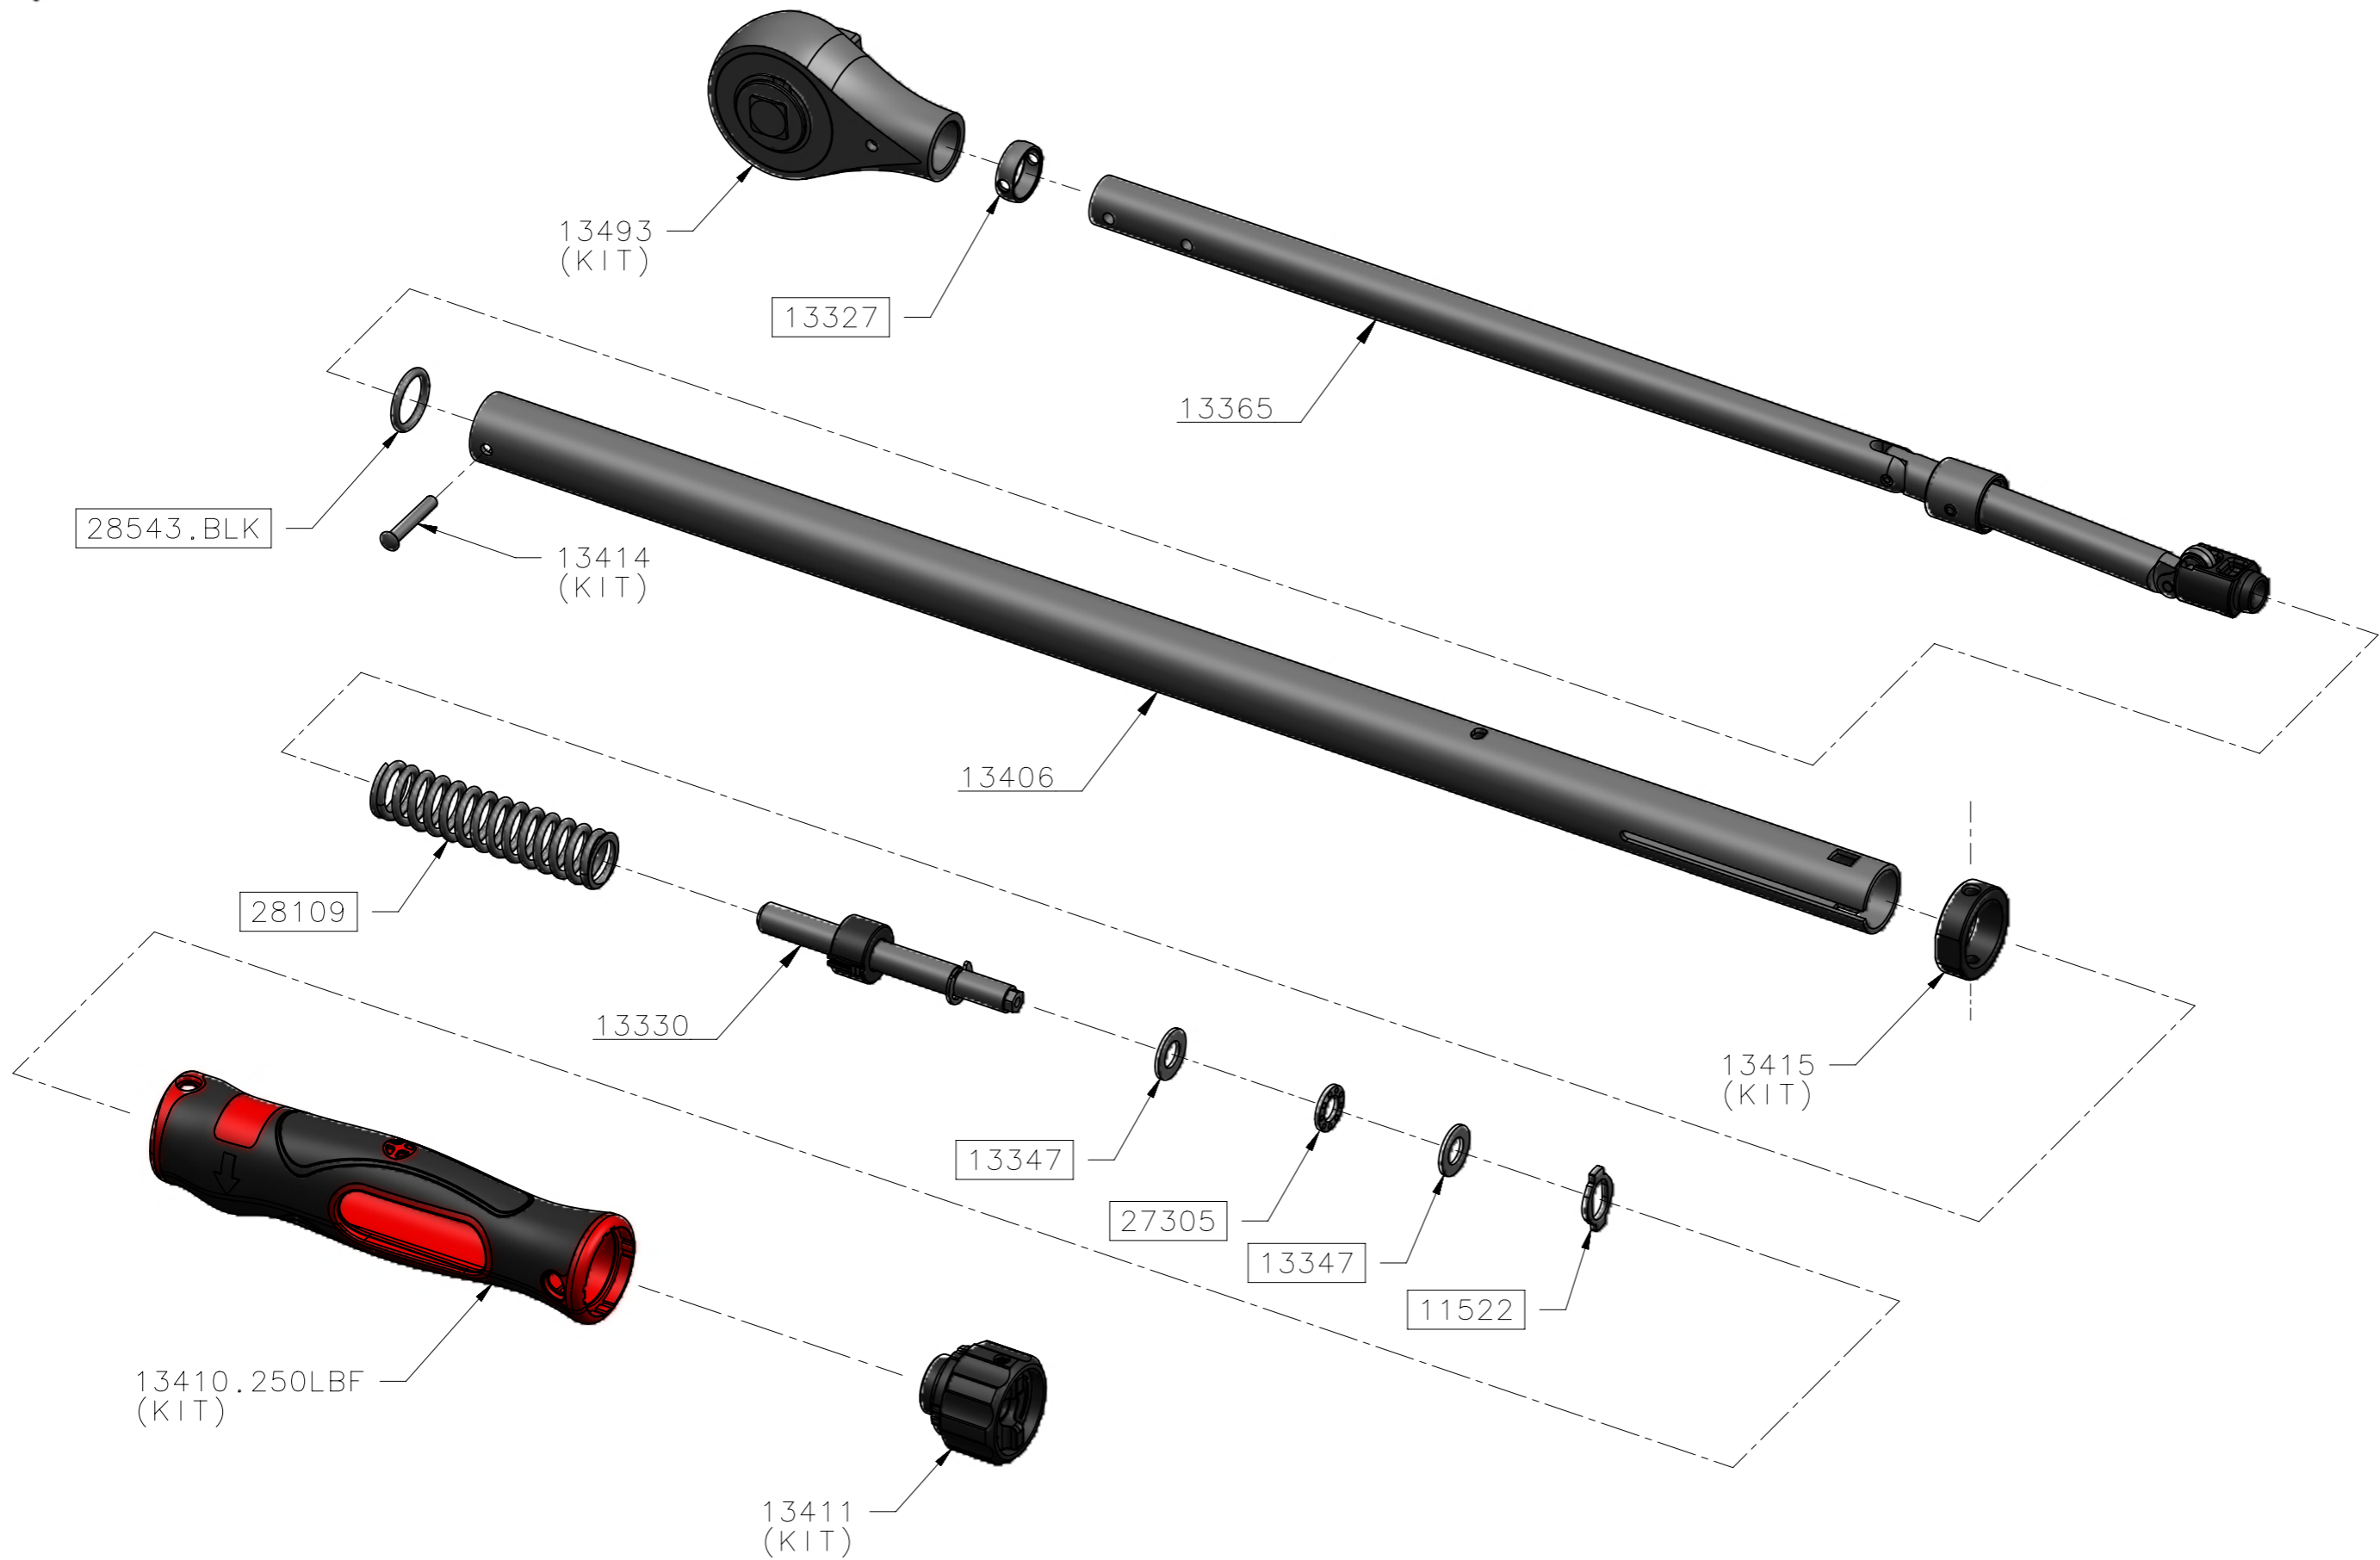

13466 - TW TTi250 1/2 SQ lbf.ft ONLY

ISSUE 5
14FEB14
ECN-005674

ALL BOXED PART NUMBERS ARE SUBJECT TO A MINIMUM ORDER QUANTITY