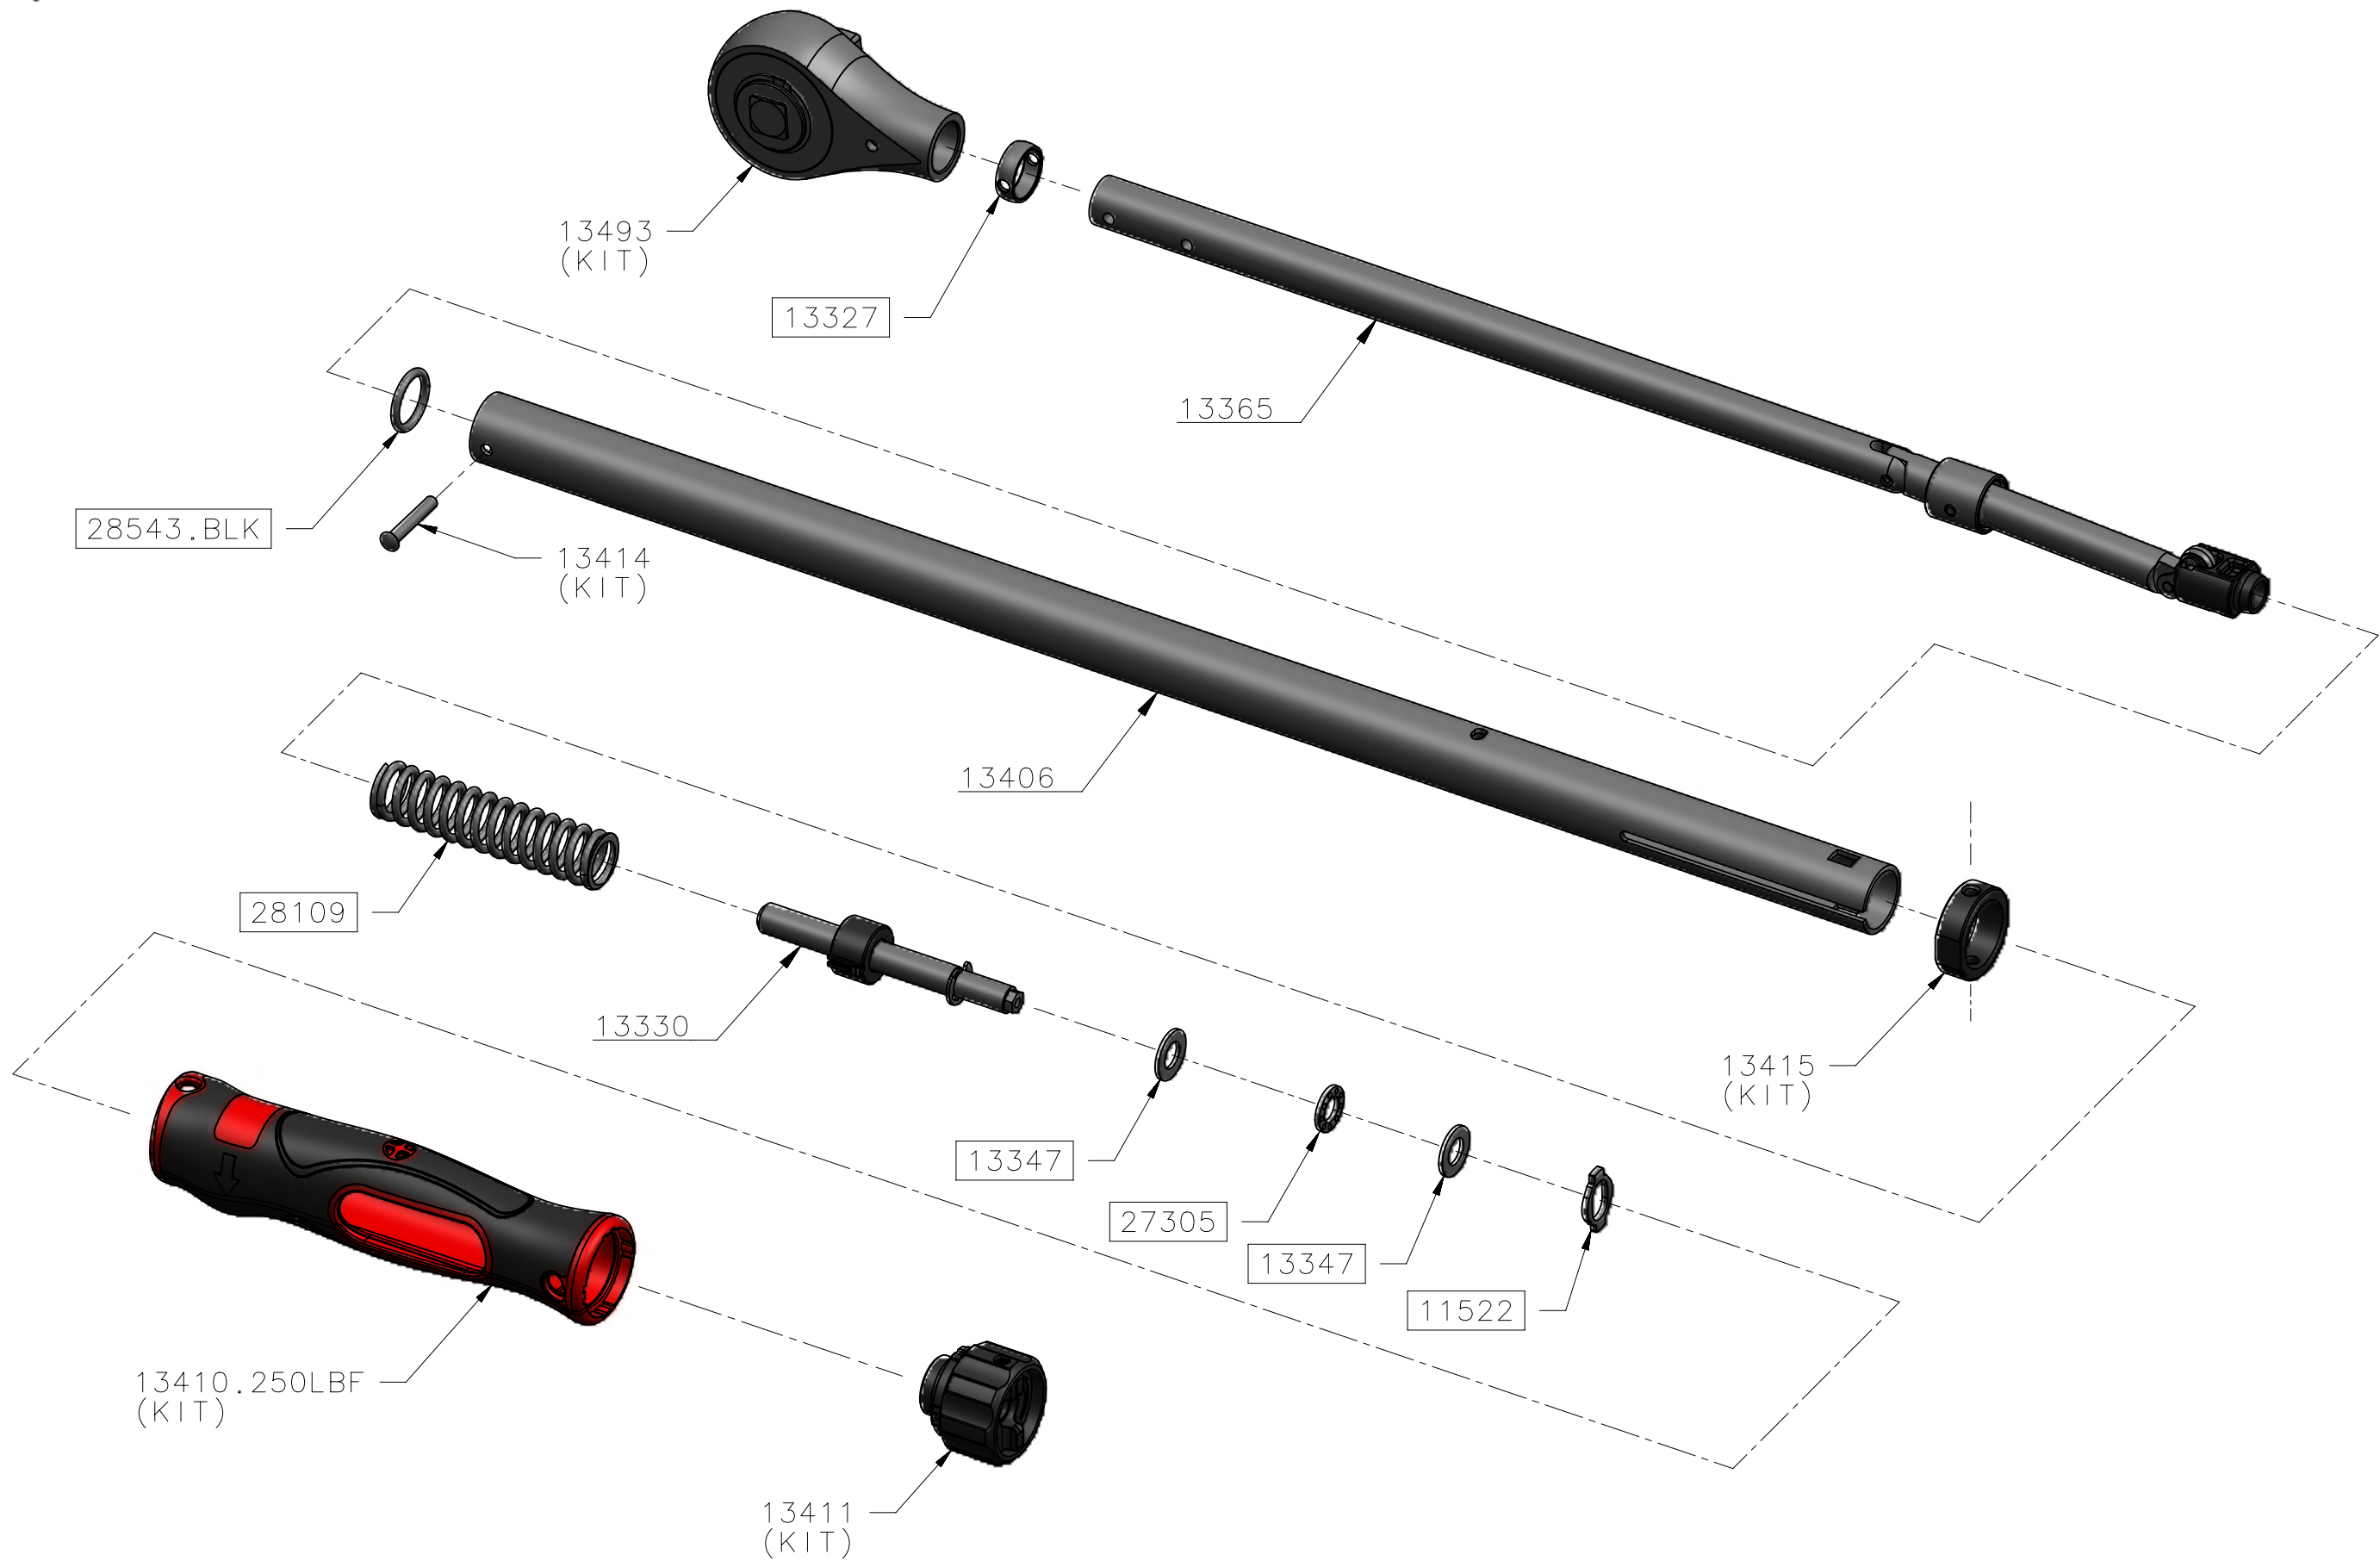

13466 - TW TTi250 1/2 SQ lbf.ft ONLY

ISSUE 5
14FEB14
ECN-005674

ALL BOXED PART NUMBERS ARE SUBJECT TO A MINIMUM ORDER QUANTITY