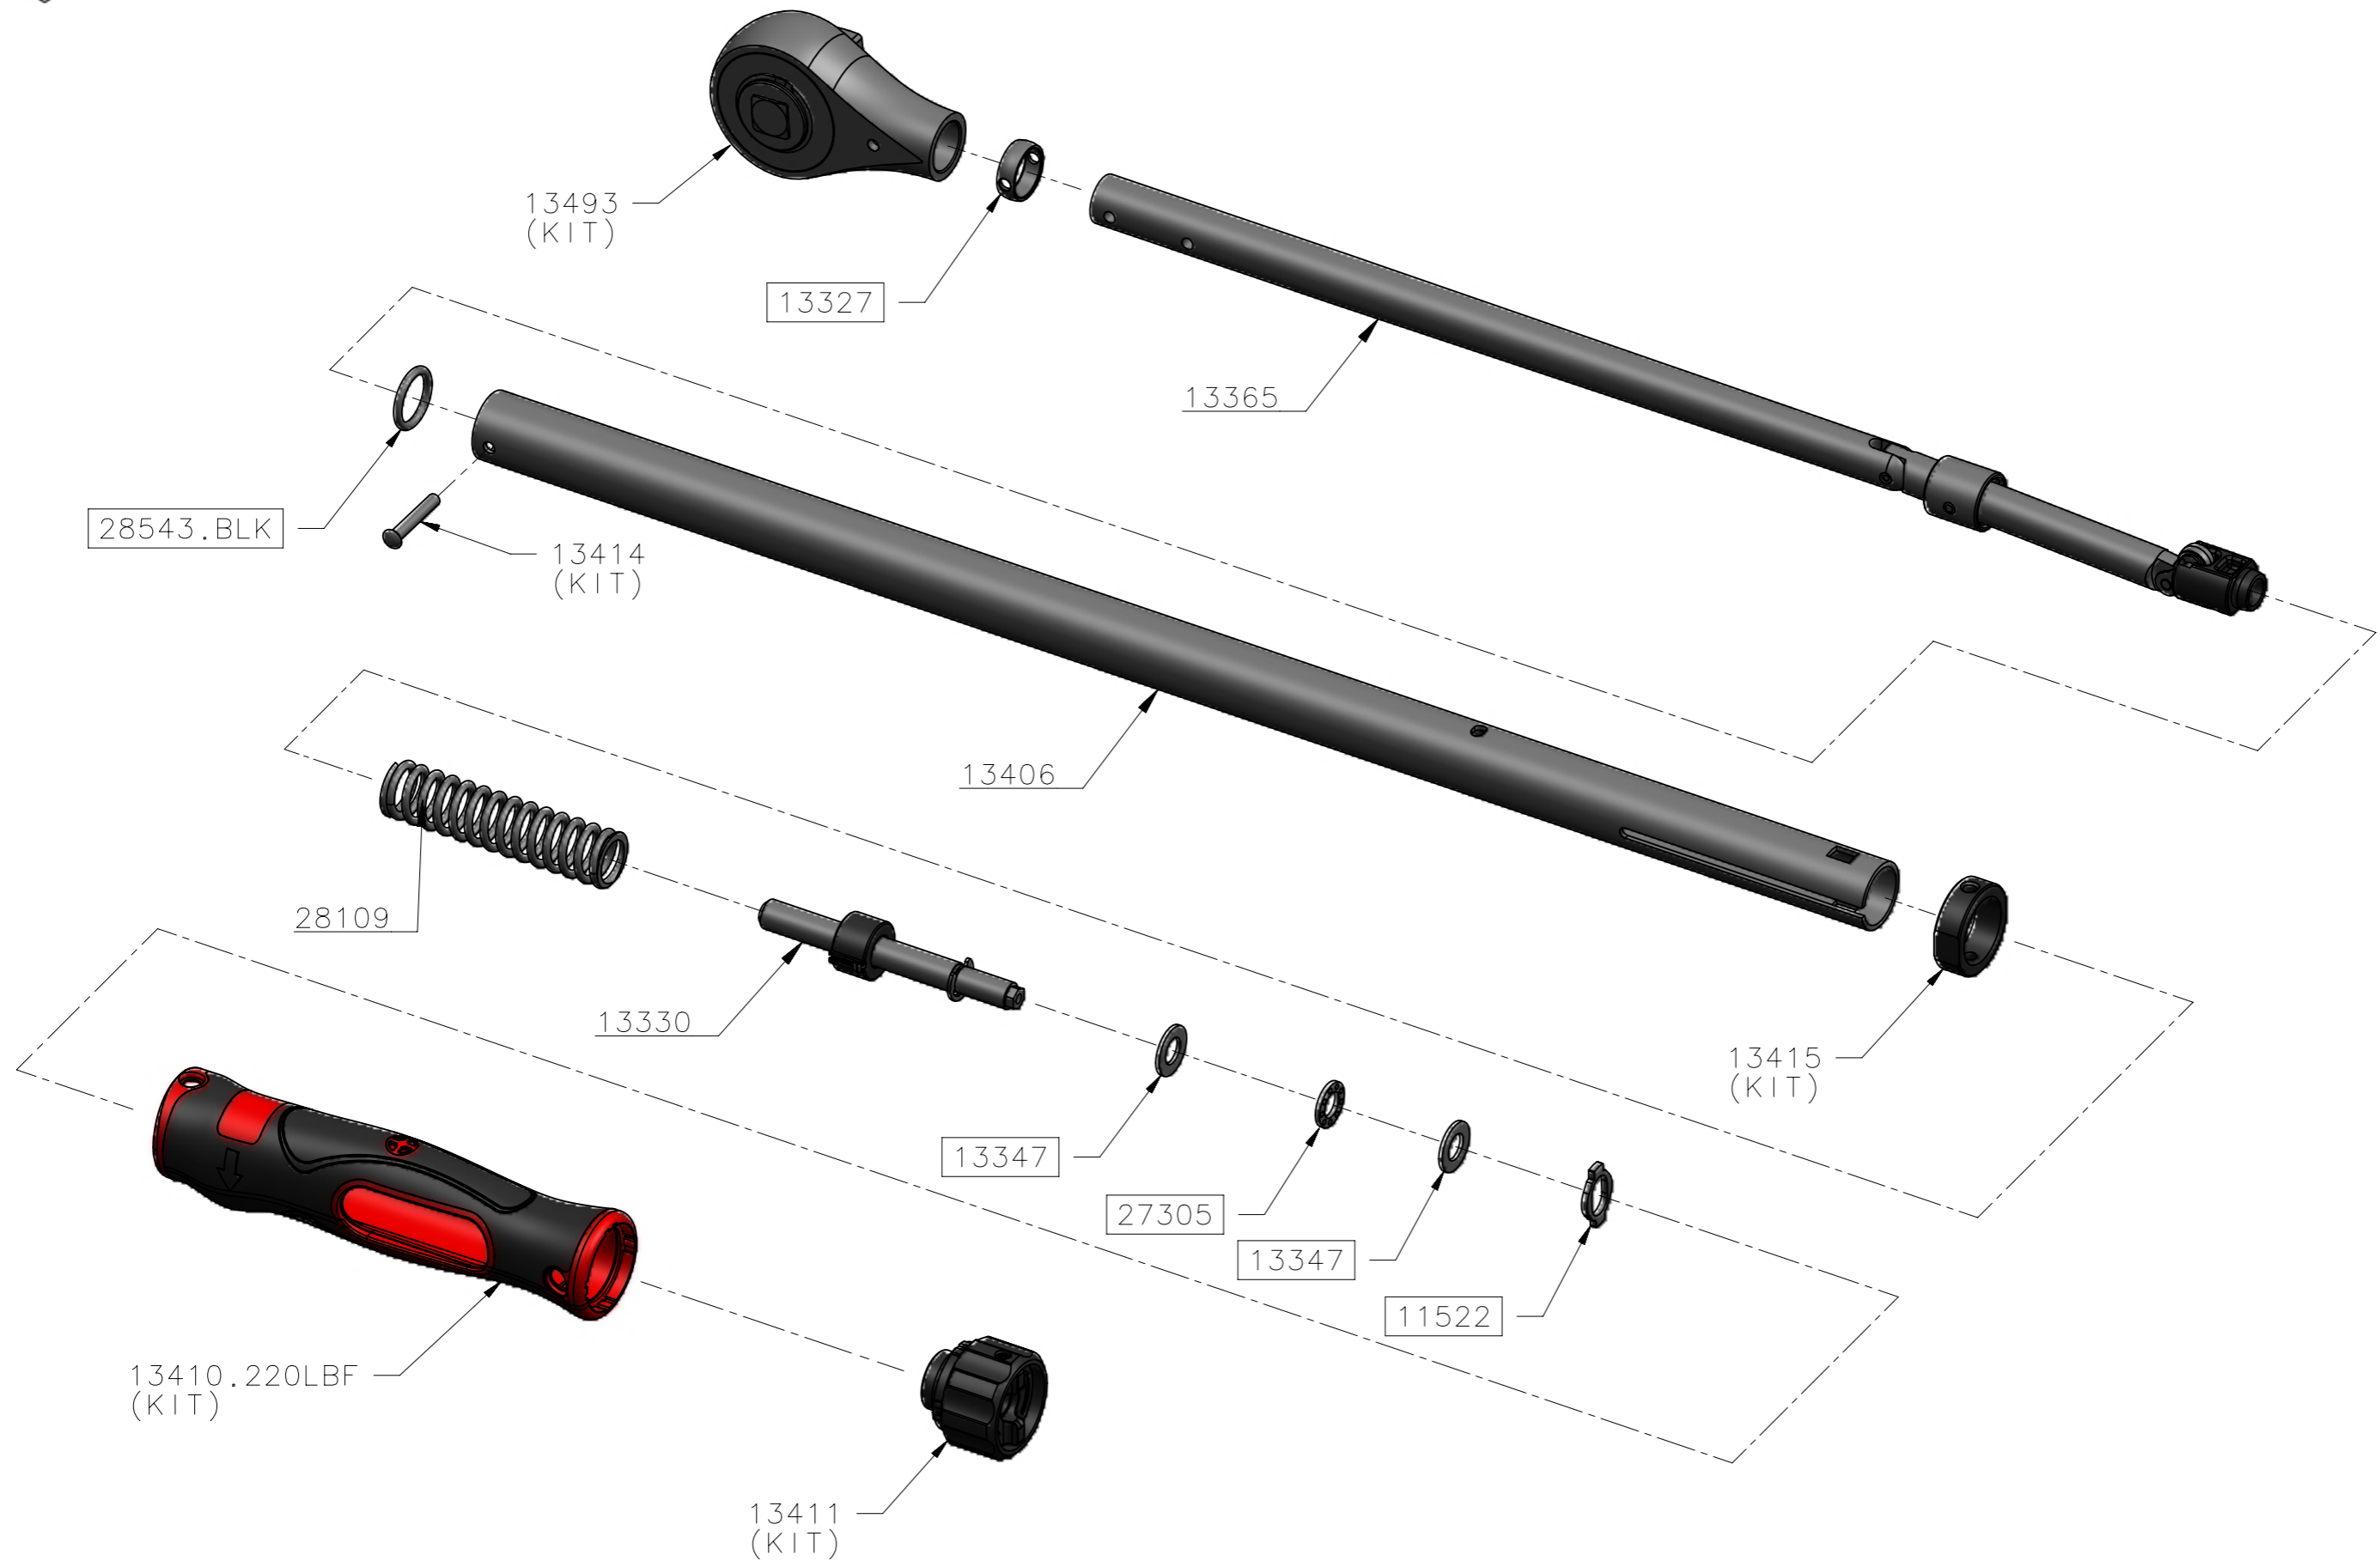

13465 - TW TTi220 1/2 SQ lbf.ft ONLY

ISSUE 5
14FEB14
ECN-005674

ALL BOXED PART NUMBERS ARE SUBJECT TO A MINIMUM ORDER QUANTITY