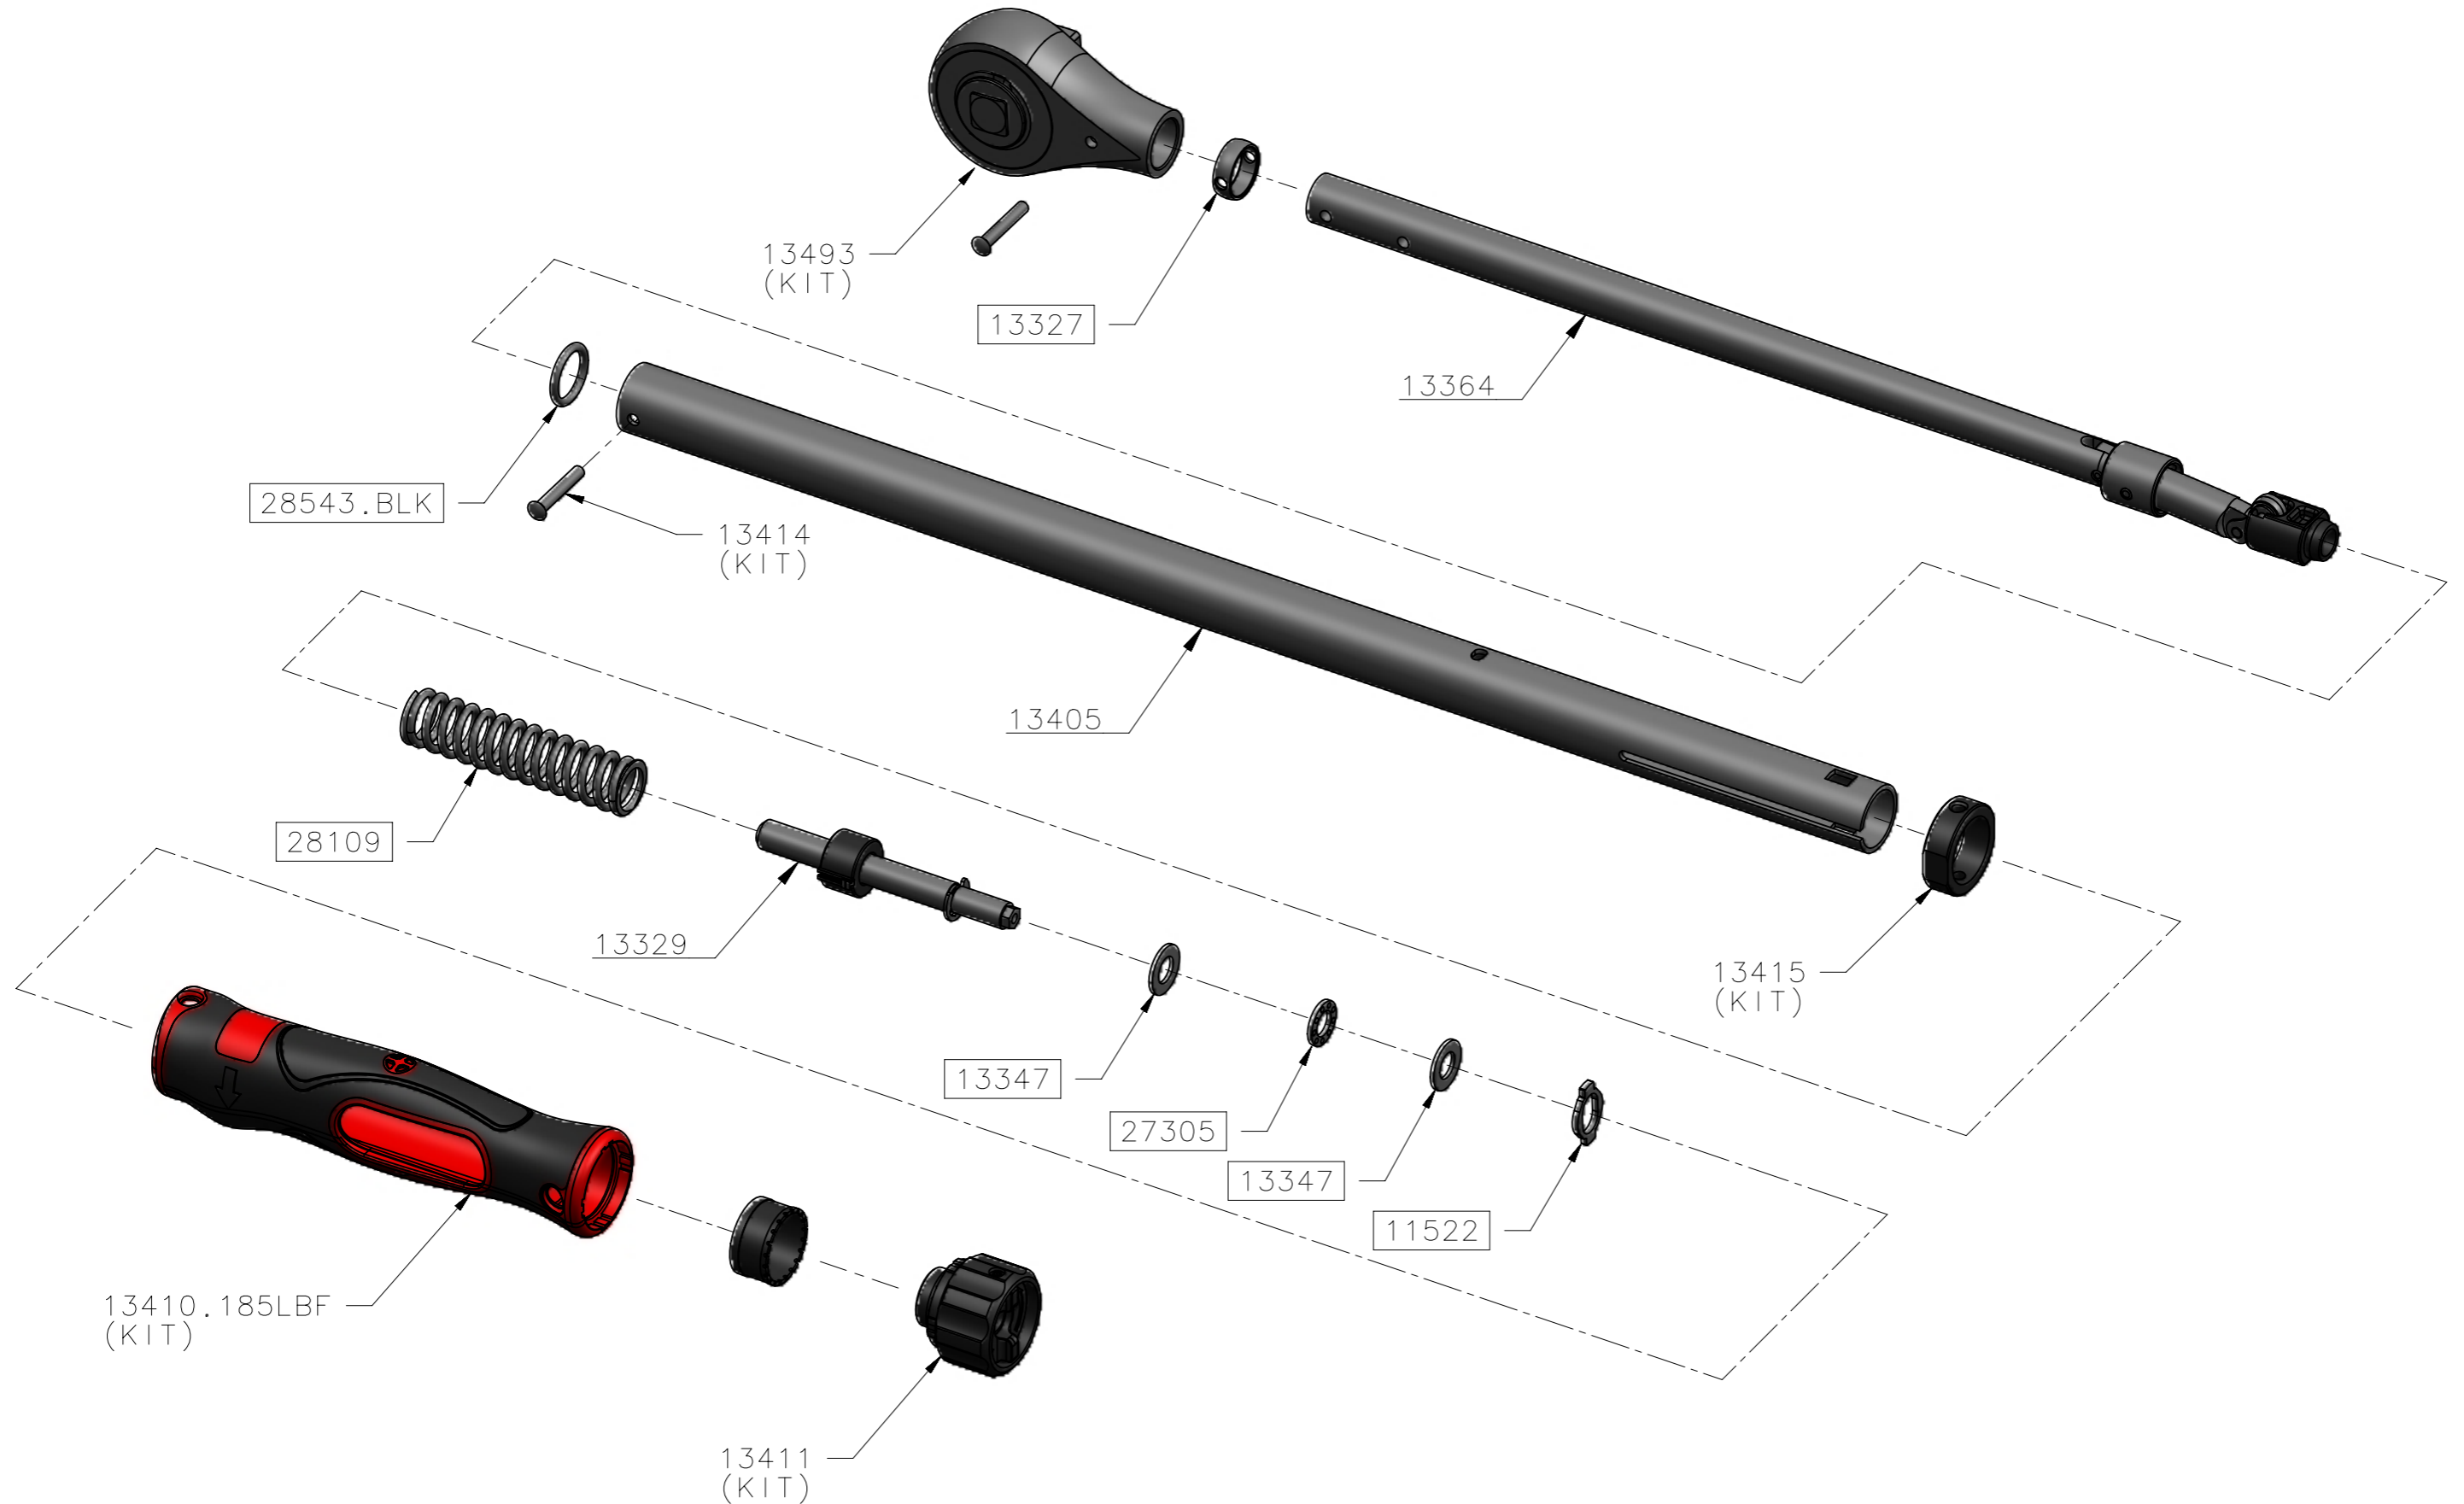

13464 – TW TTi185 1/2 SQ lbf.ft ONLY

ALL BOXED PART NUMBERS ARE SUBJECT TO A MINIMUM ORDER QUANTITY