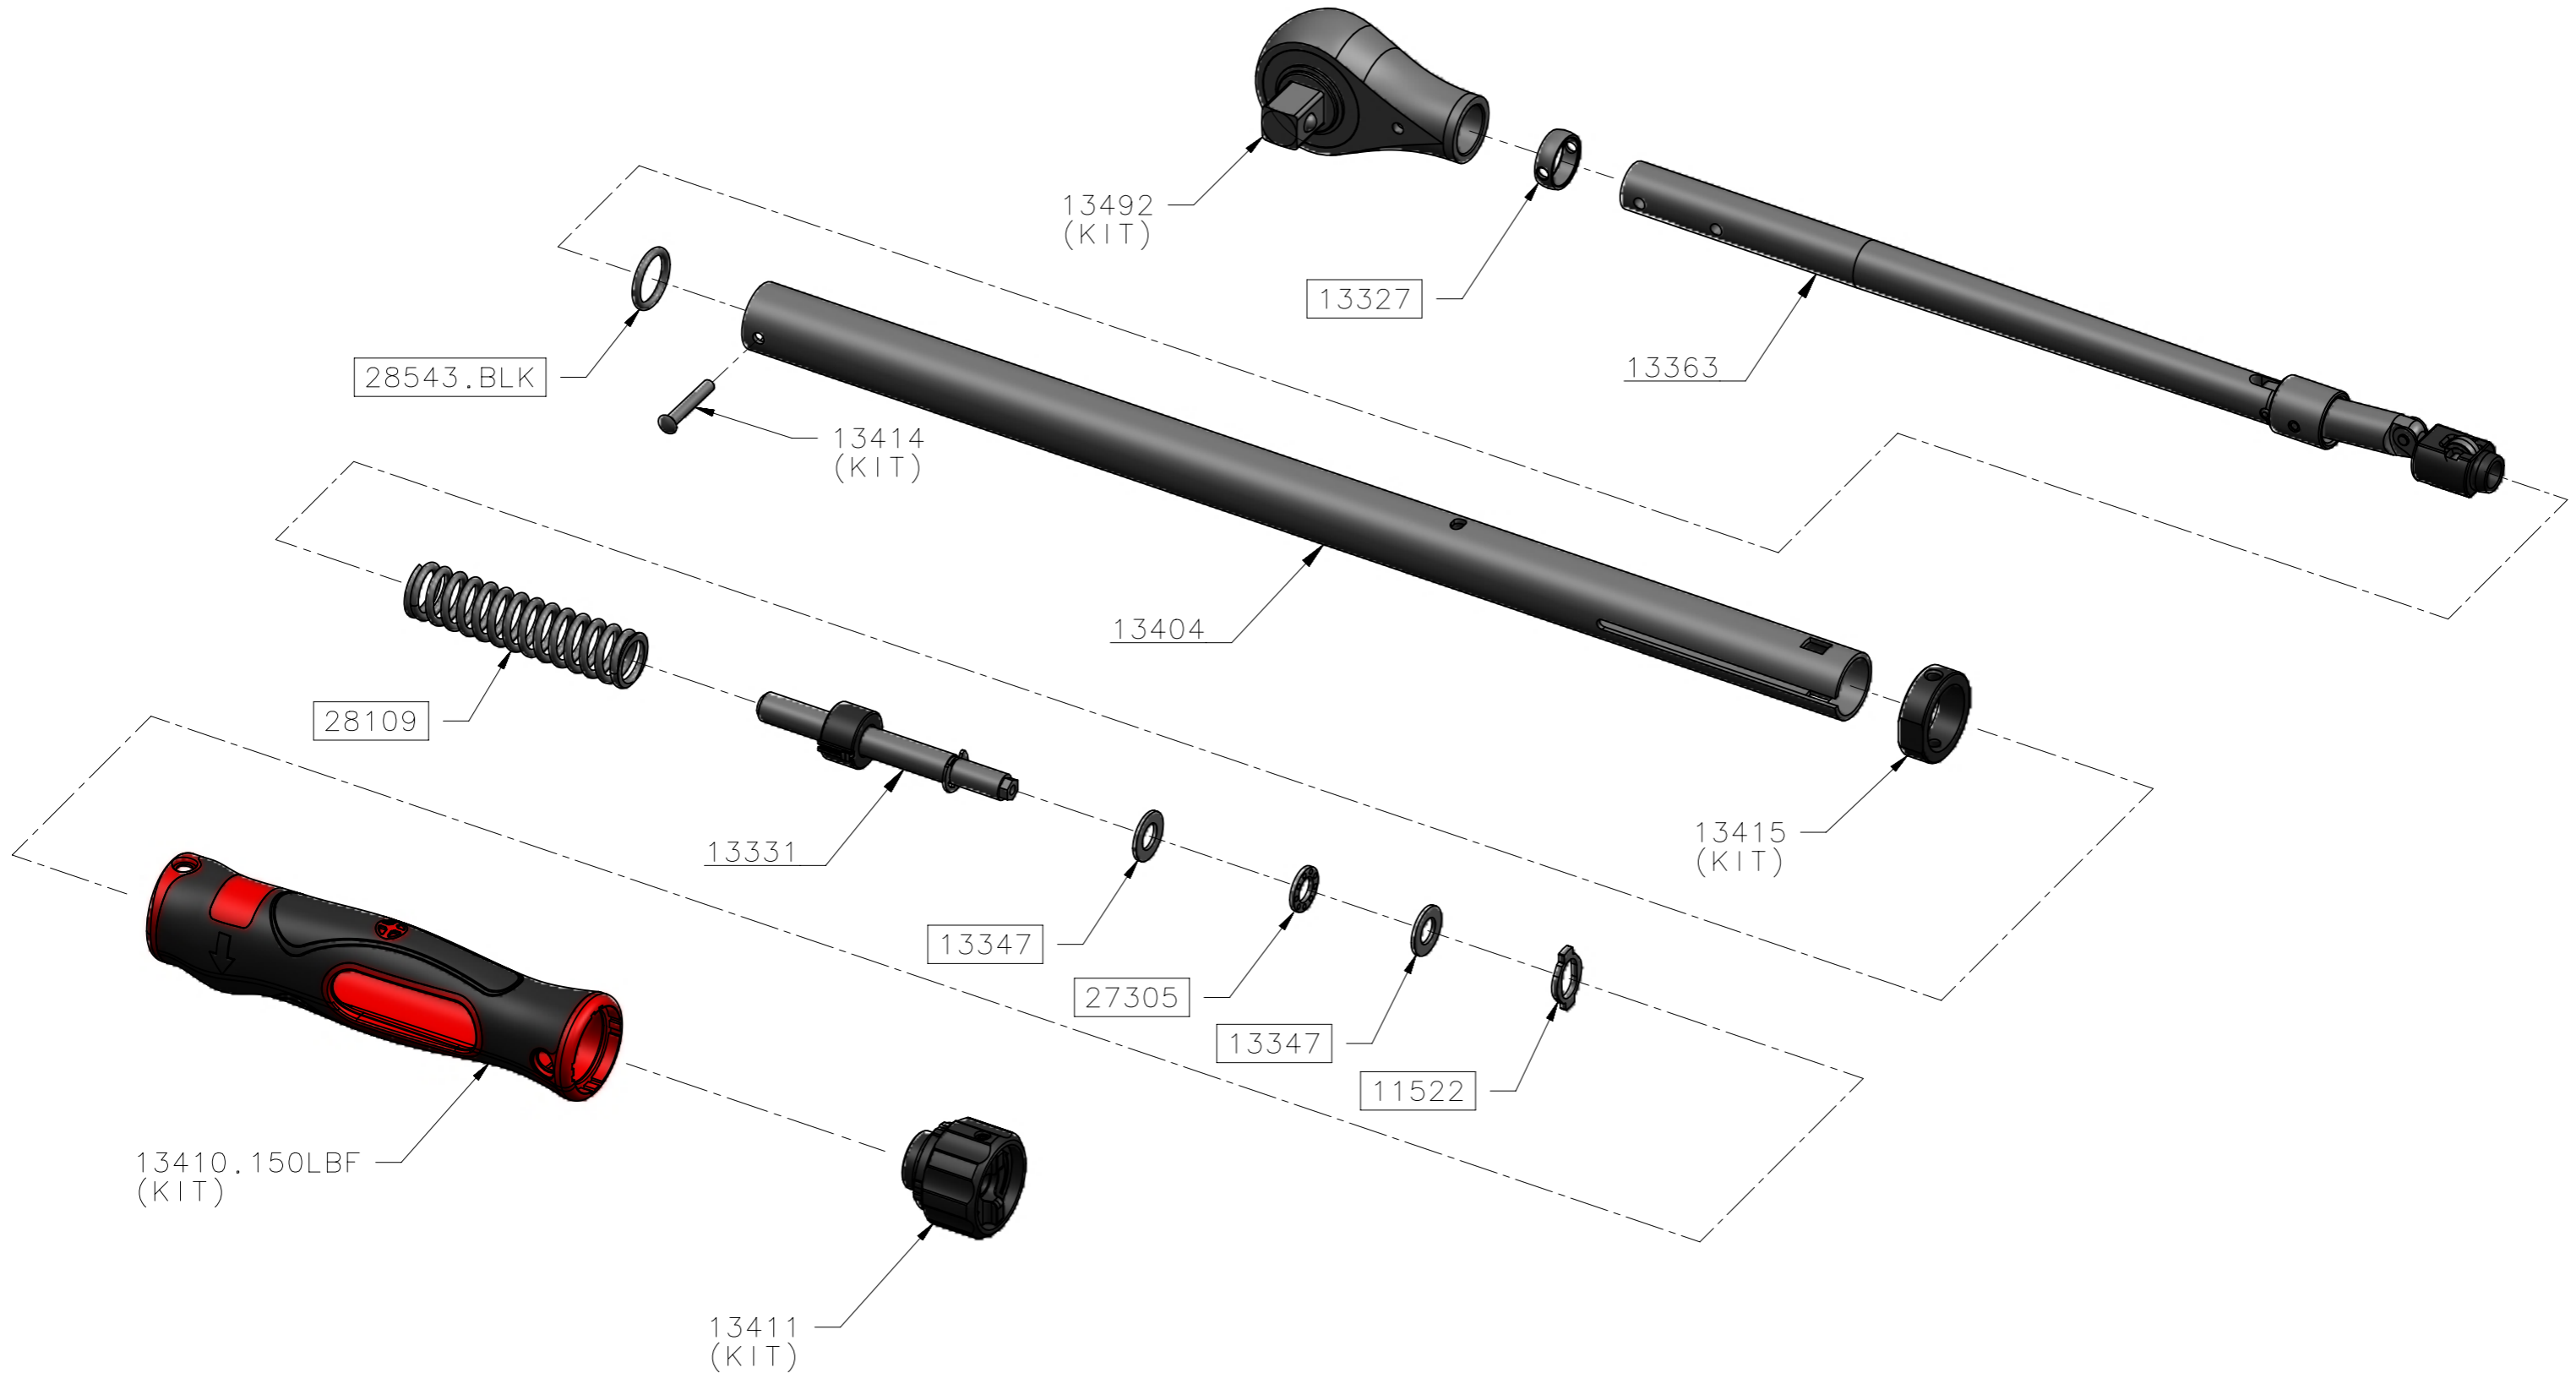

# 13463 – TW TTi150 1/2 SQ lbf.ft ONLY

ALL BOXED PART NUMBERS ARE SUBJECT TO A MINIMUM ORDER QUANTITY