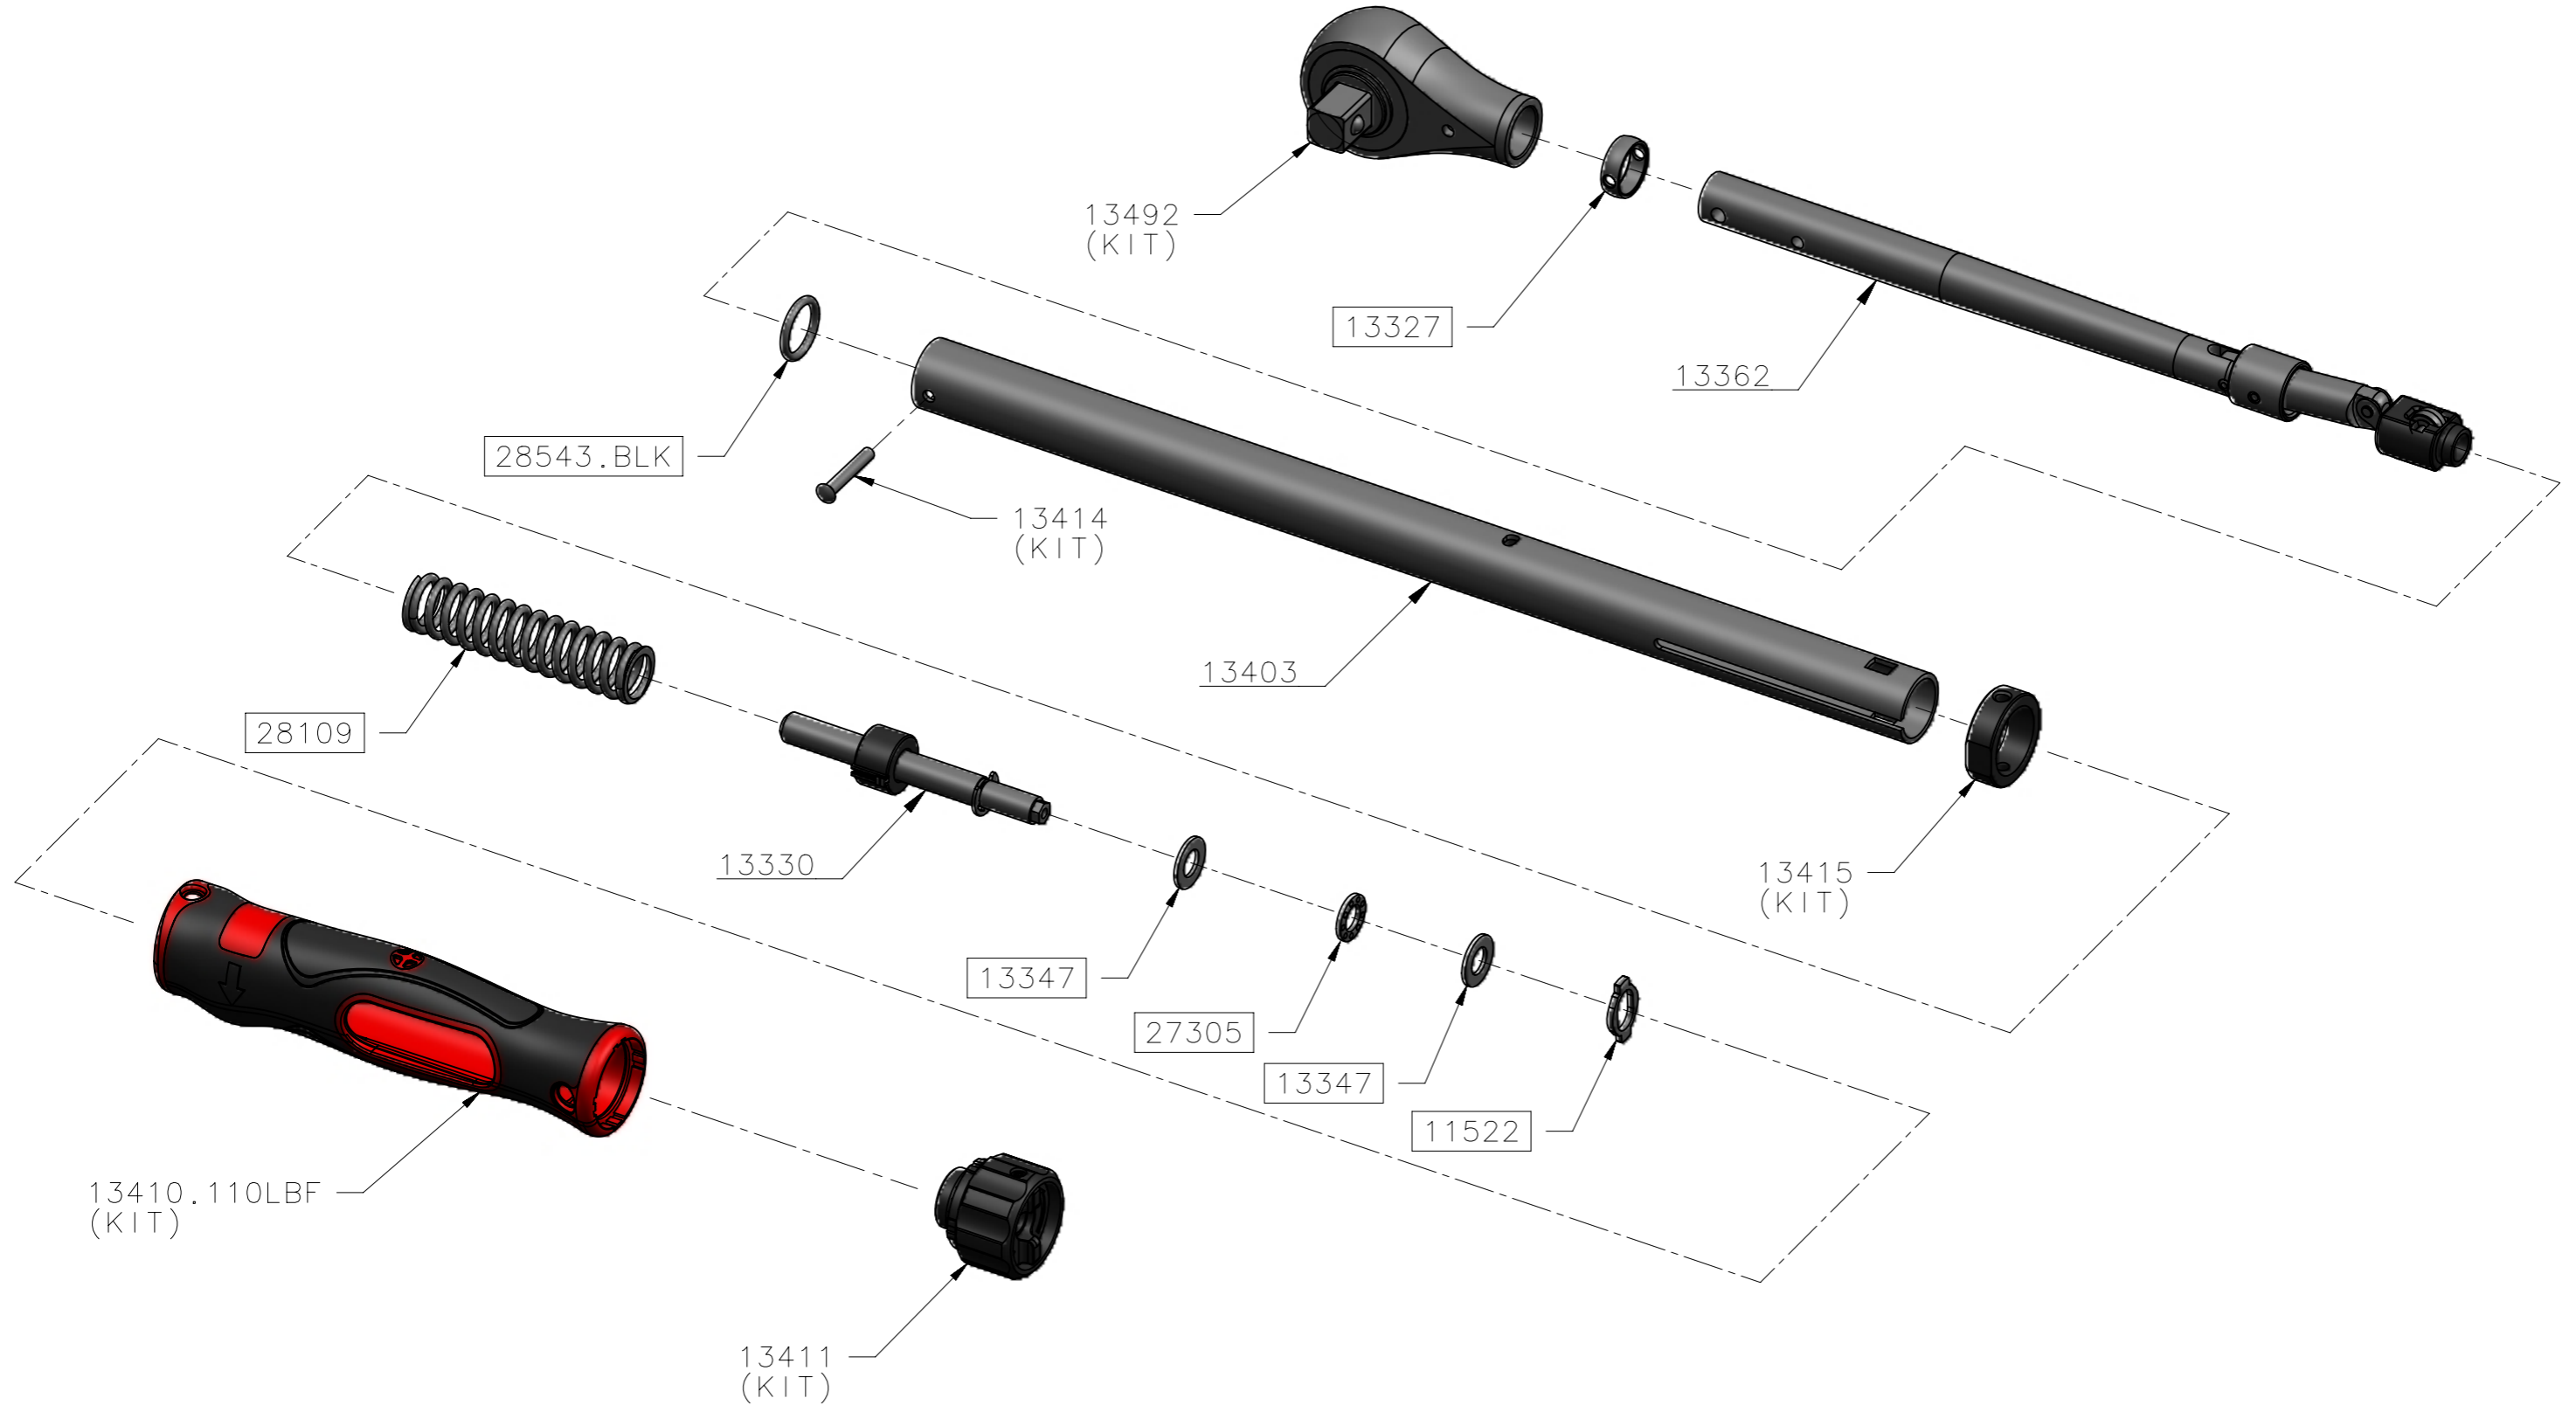

13462 – TW TTi110 1/2 SQ lbf.ft ONLY

ALL BOXED PART NUMBERS ARE SUBJECT TO A MINIMUM ORDER QUANTITY