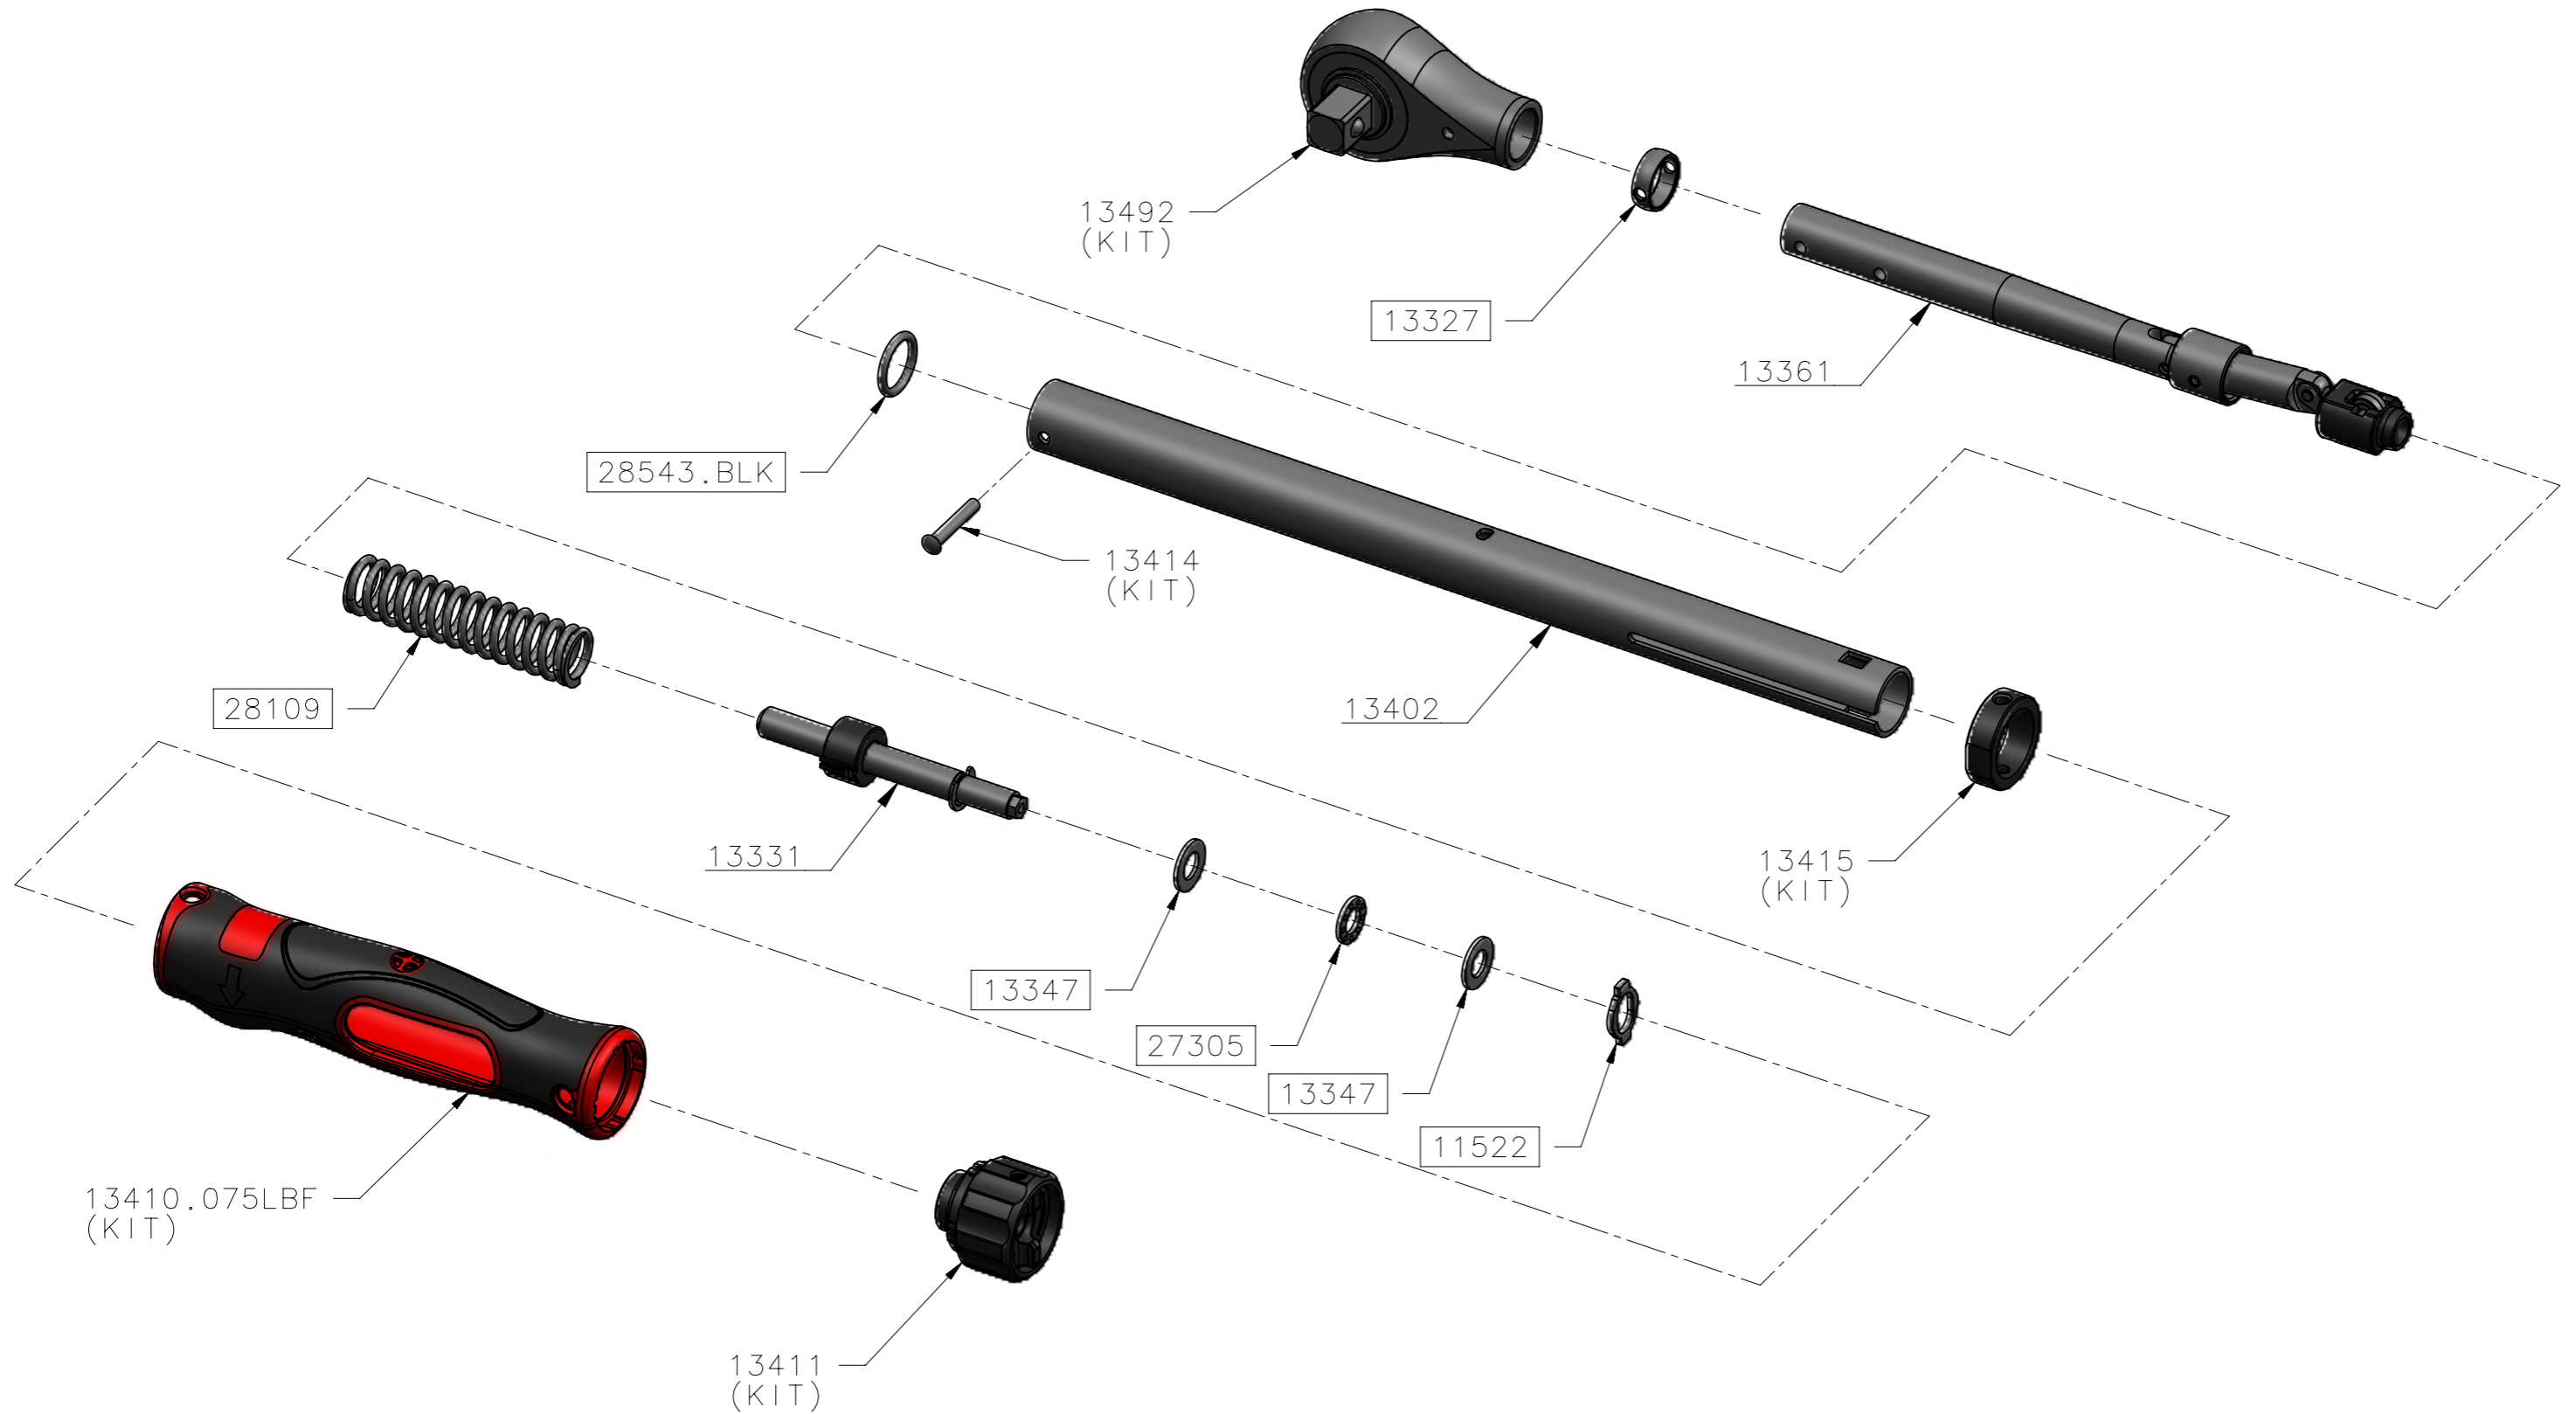

13461 – TW TTi75 1/2 SQ lbf.ft ONLY

ALL BOXED PART NUMBERS ARE SUBJECT TO A MINIMUM ORDER QUANTITY