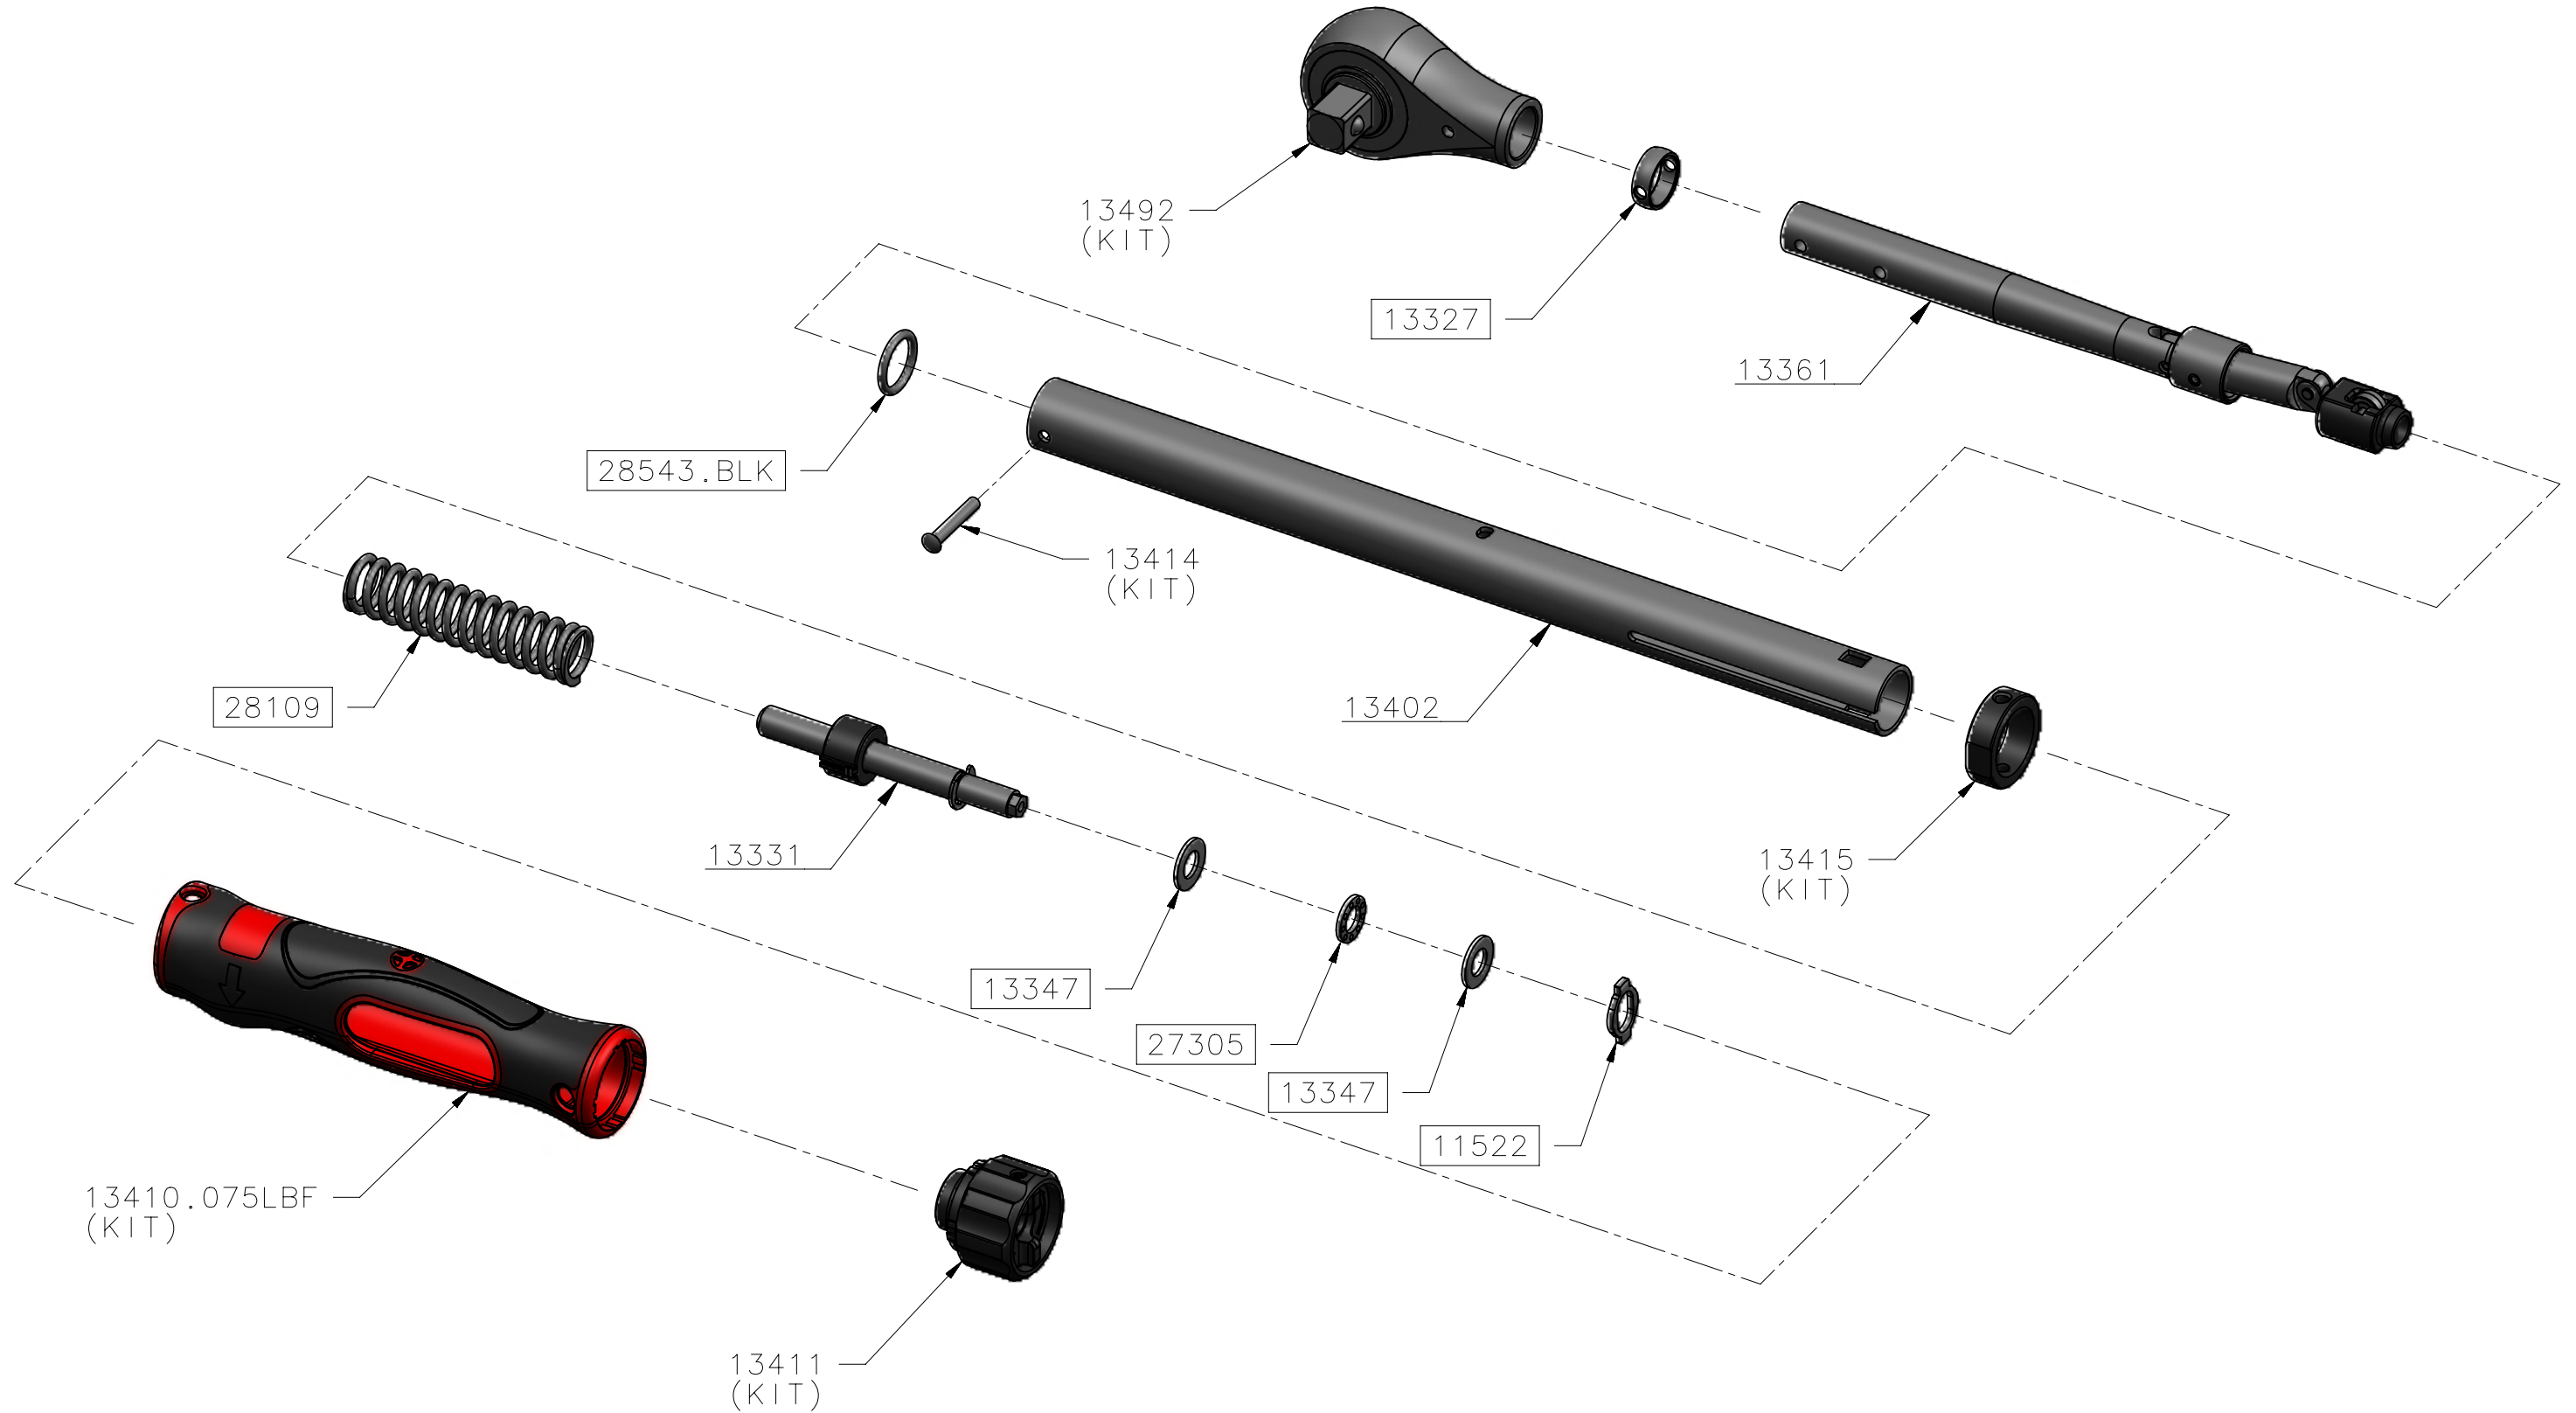

# 13461 – TW TTi75 1/2 SQ lbf.ft ONLY

ALL BOXED PART NUMBERS ARE SUBJECT TO A MINIMUM ORDER QUANTITY