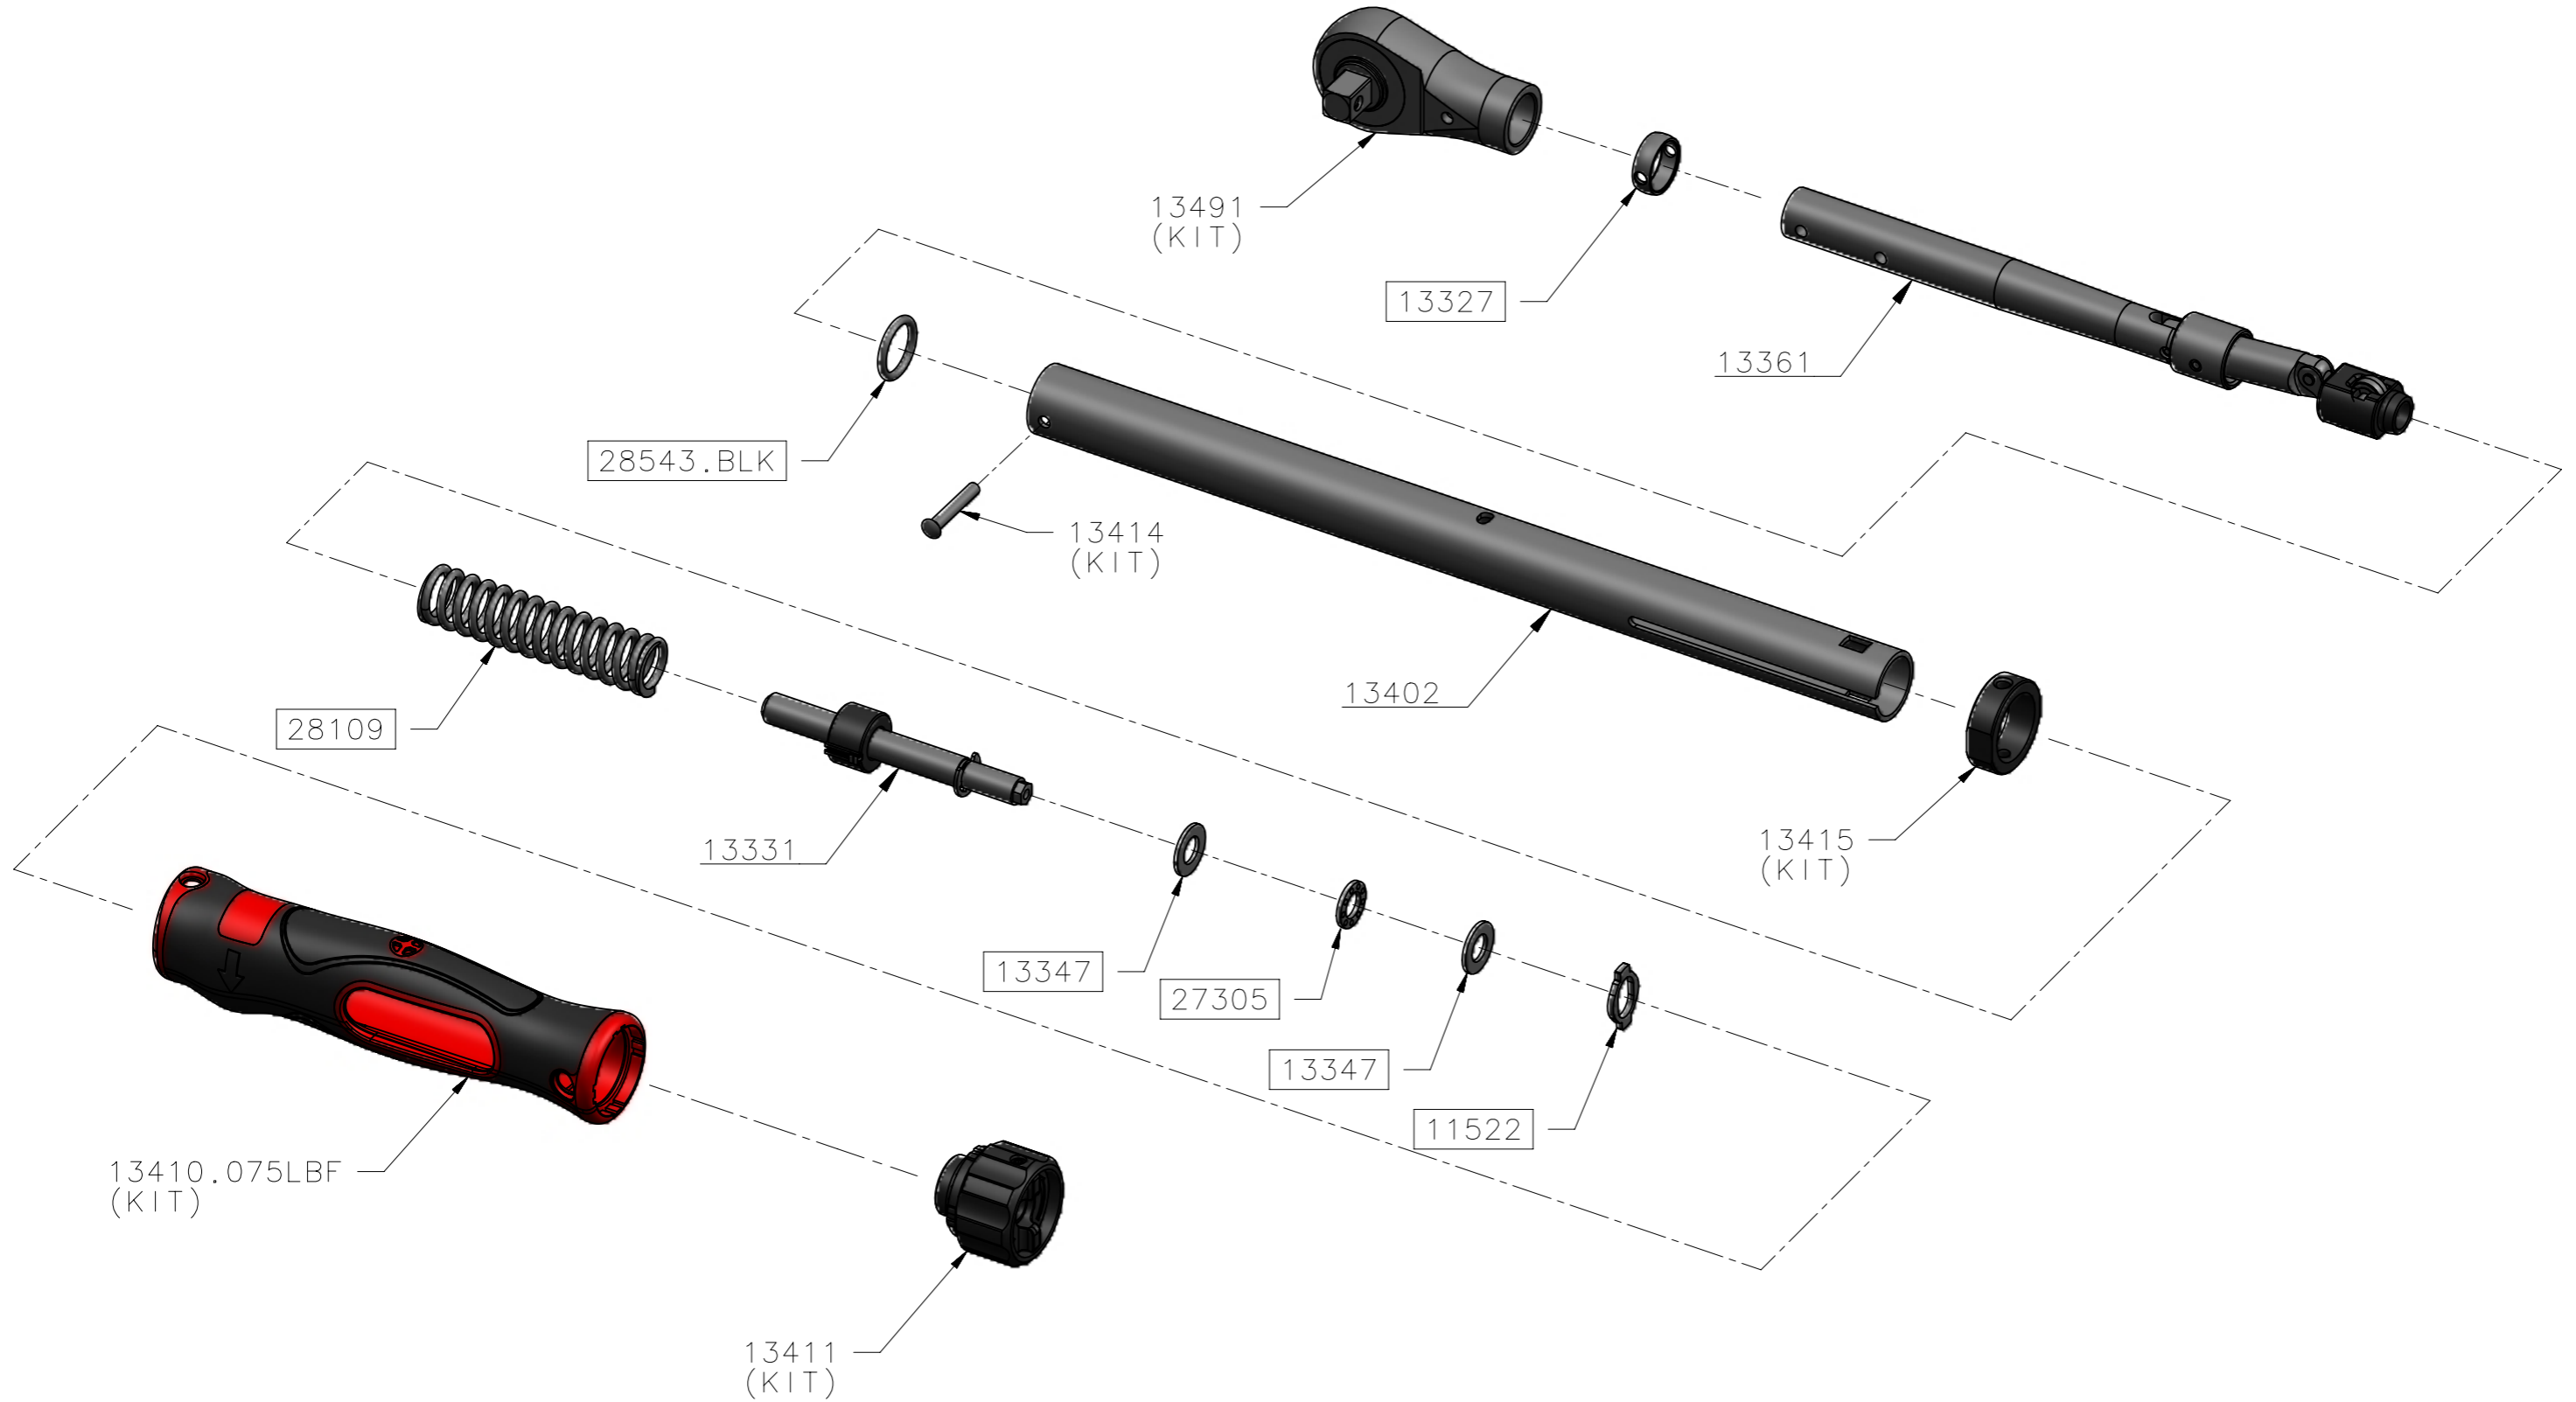

13460 – TW TTi75 3/8 SQ lbf.ft ONLY

ALL BOXED PART NUMBERS ARE SUBJECT TO A MINIMUM ORDER QUANTITY