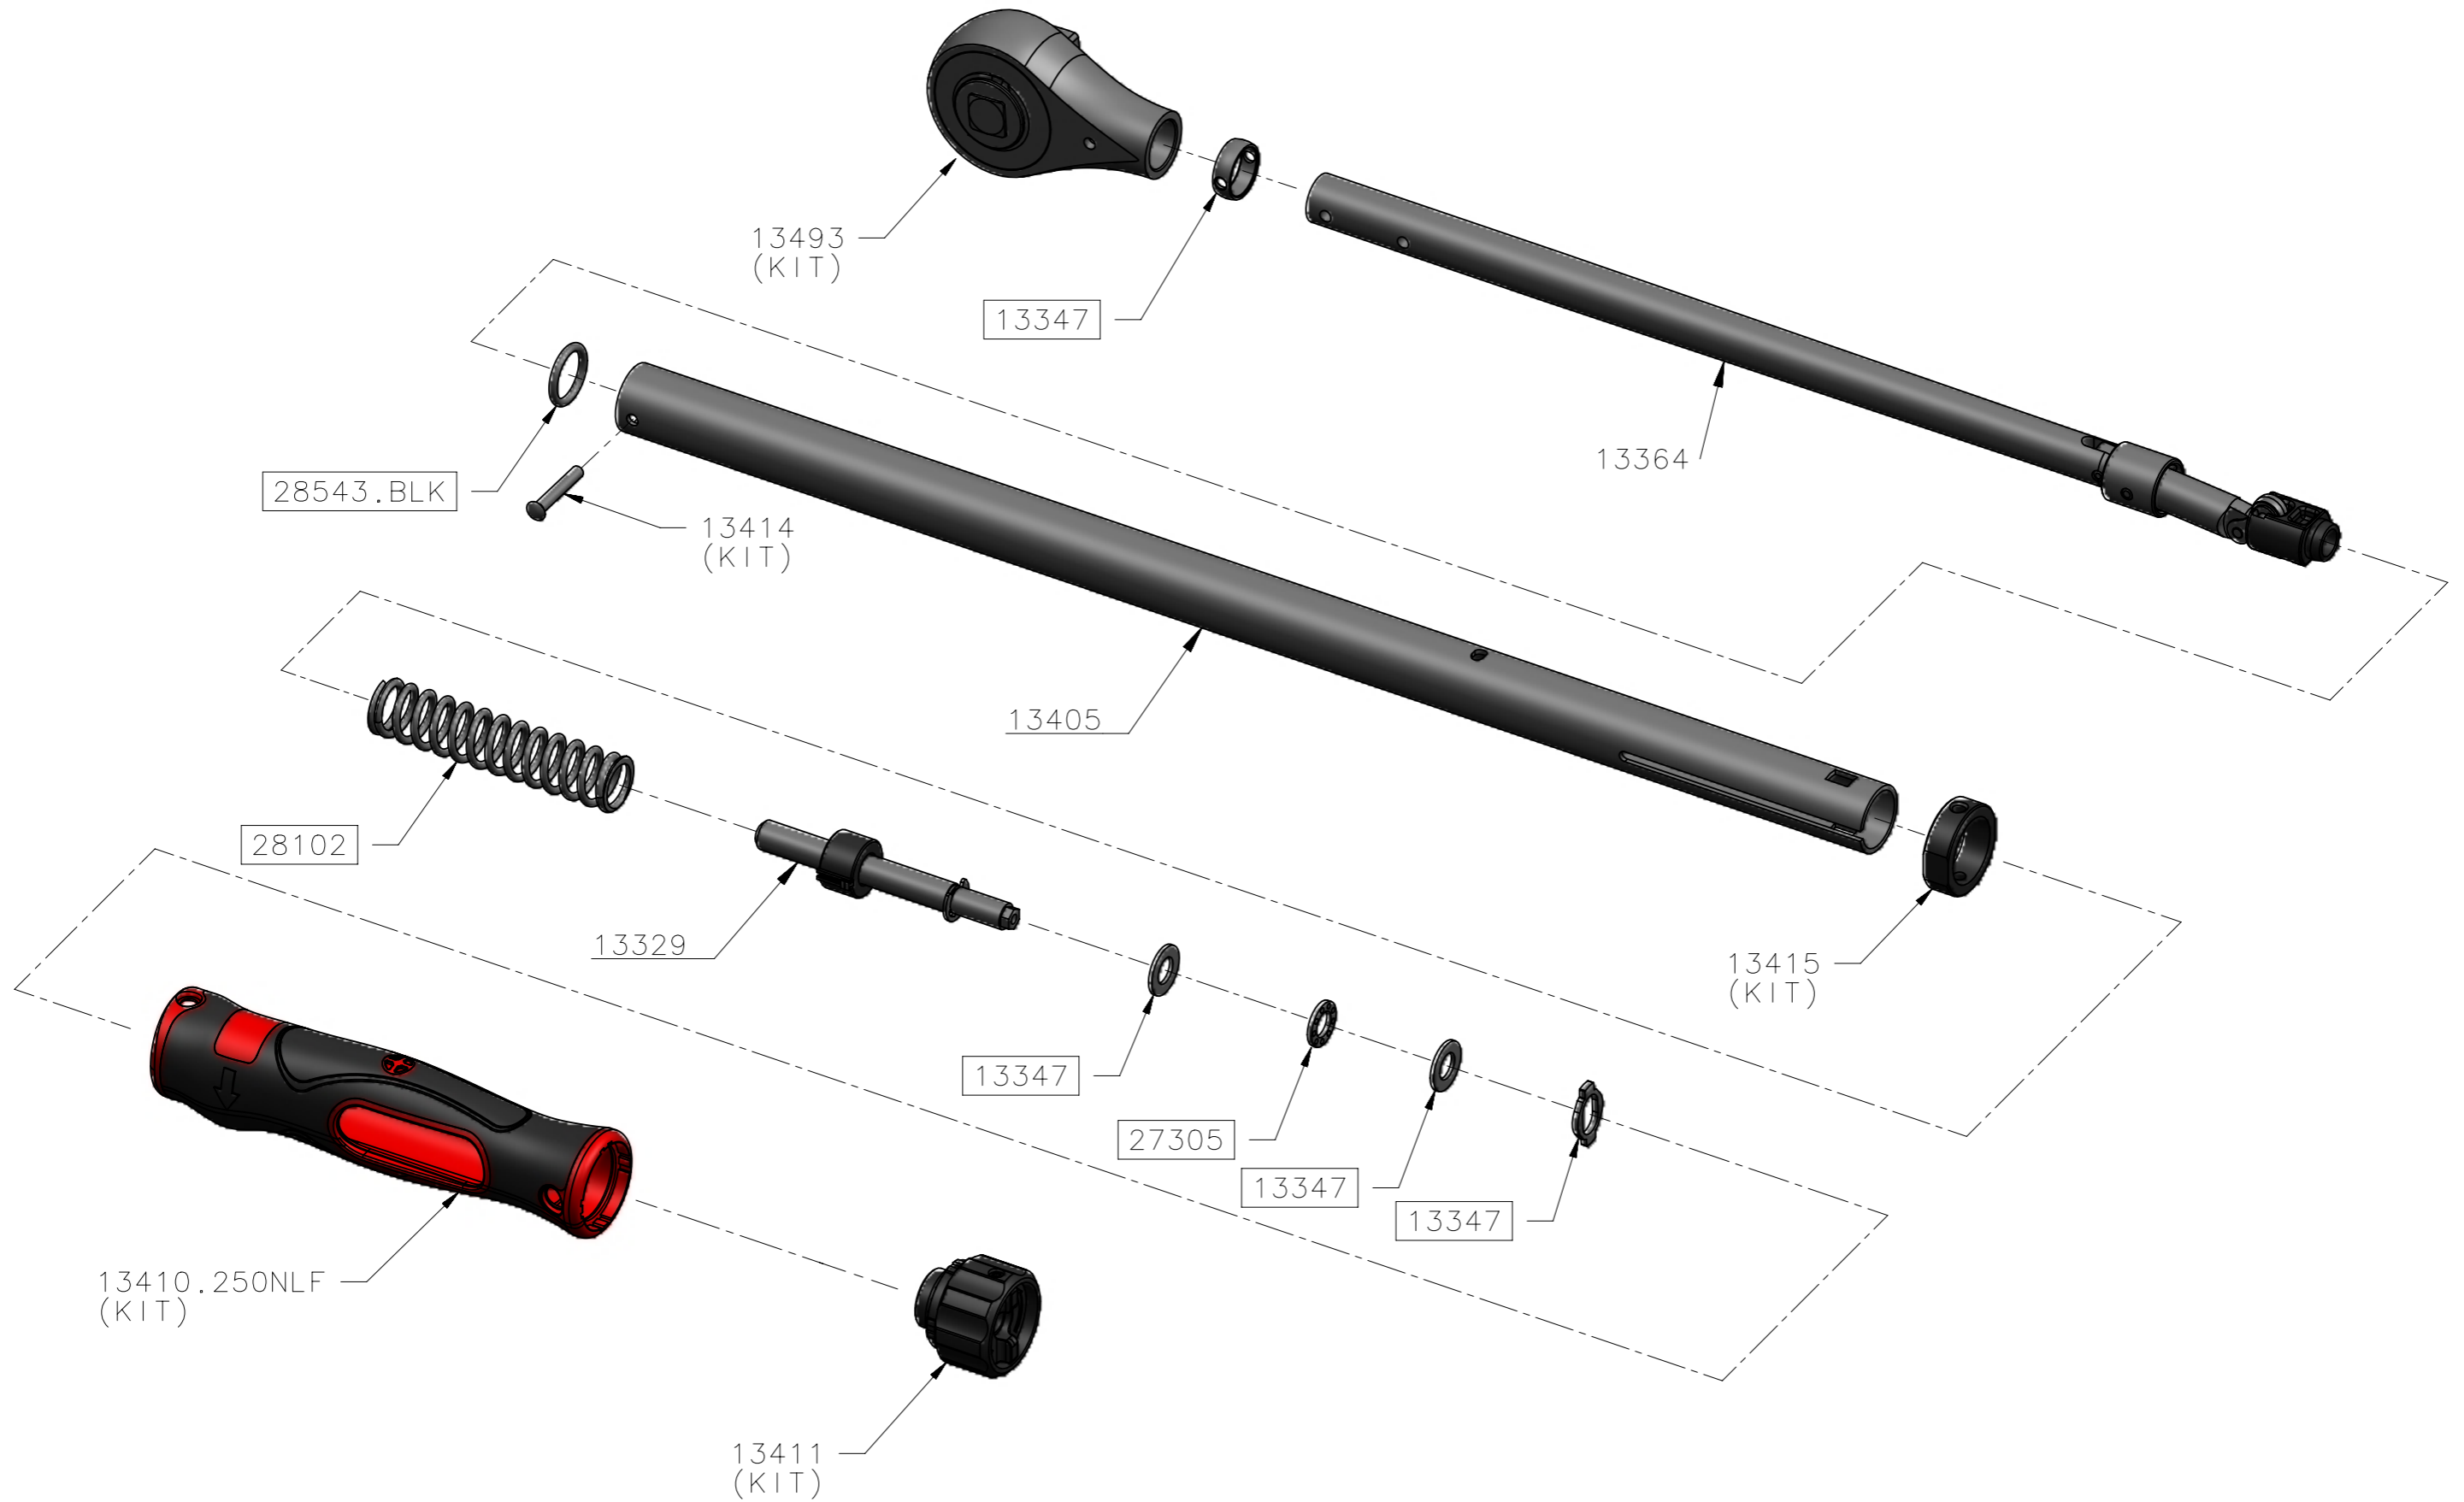

# 13454 - TW TTi250 1/2 SQ Nm ONLY

ALL BOXED PART NUMBERS ARE SUBJECT TO A MINIMUM ORDER QUANTITY