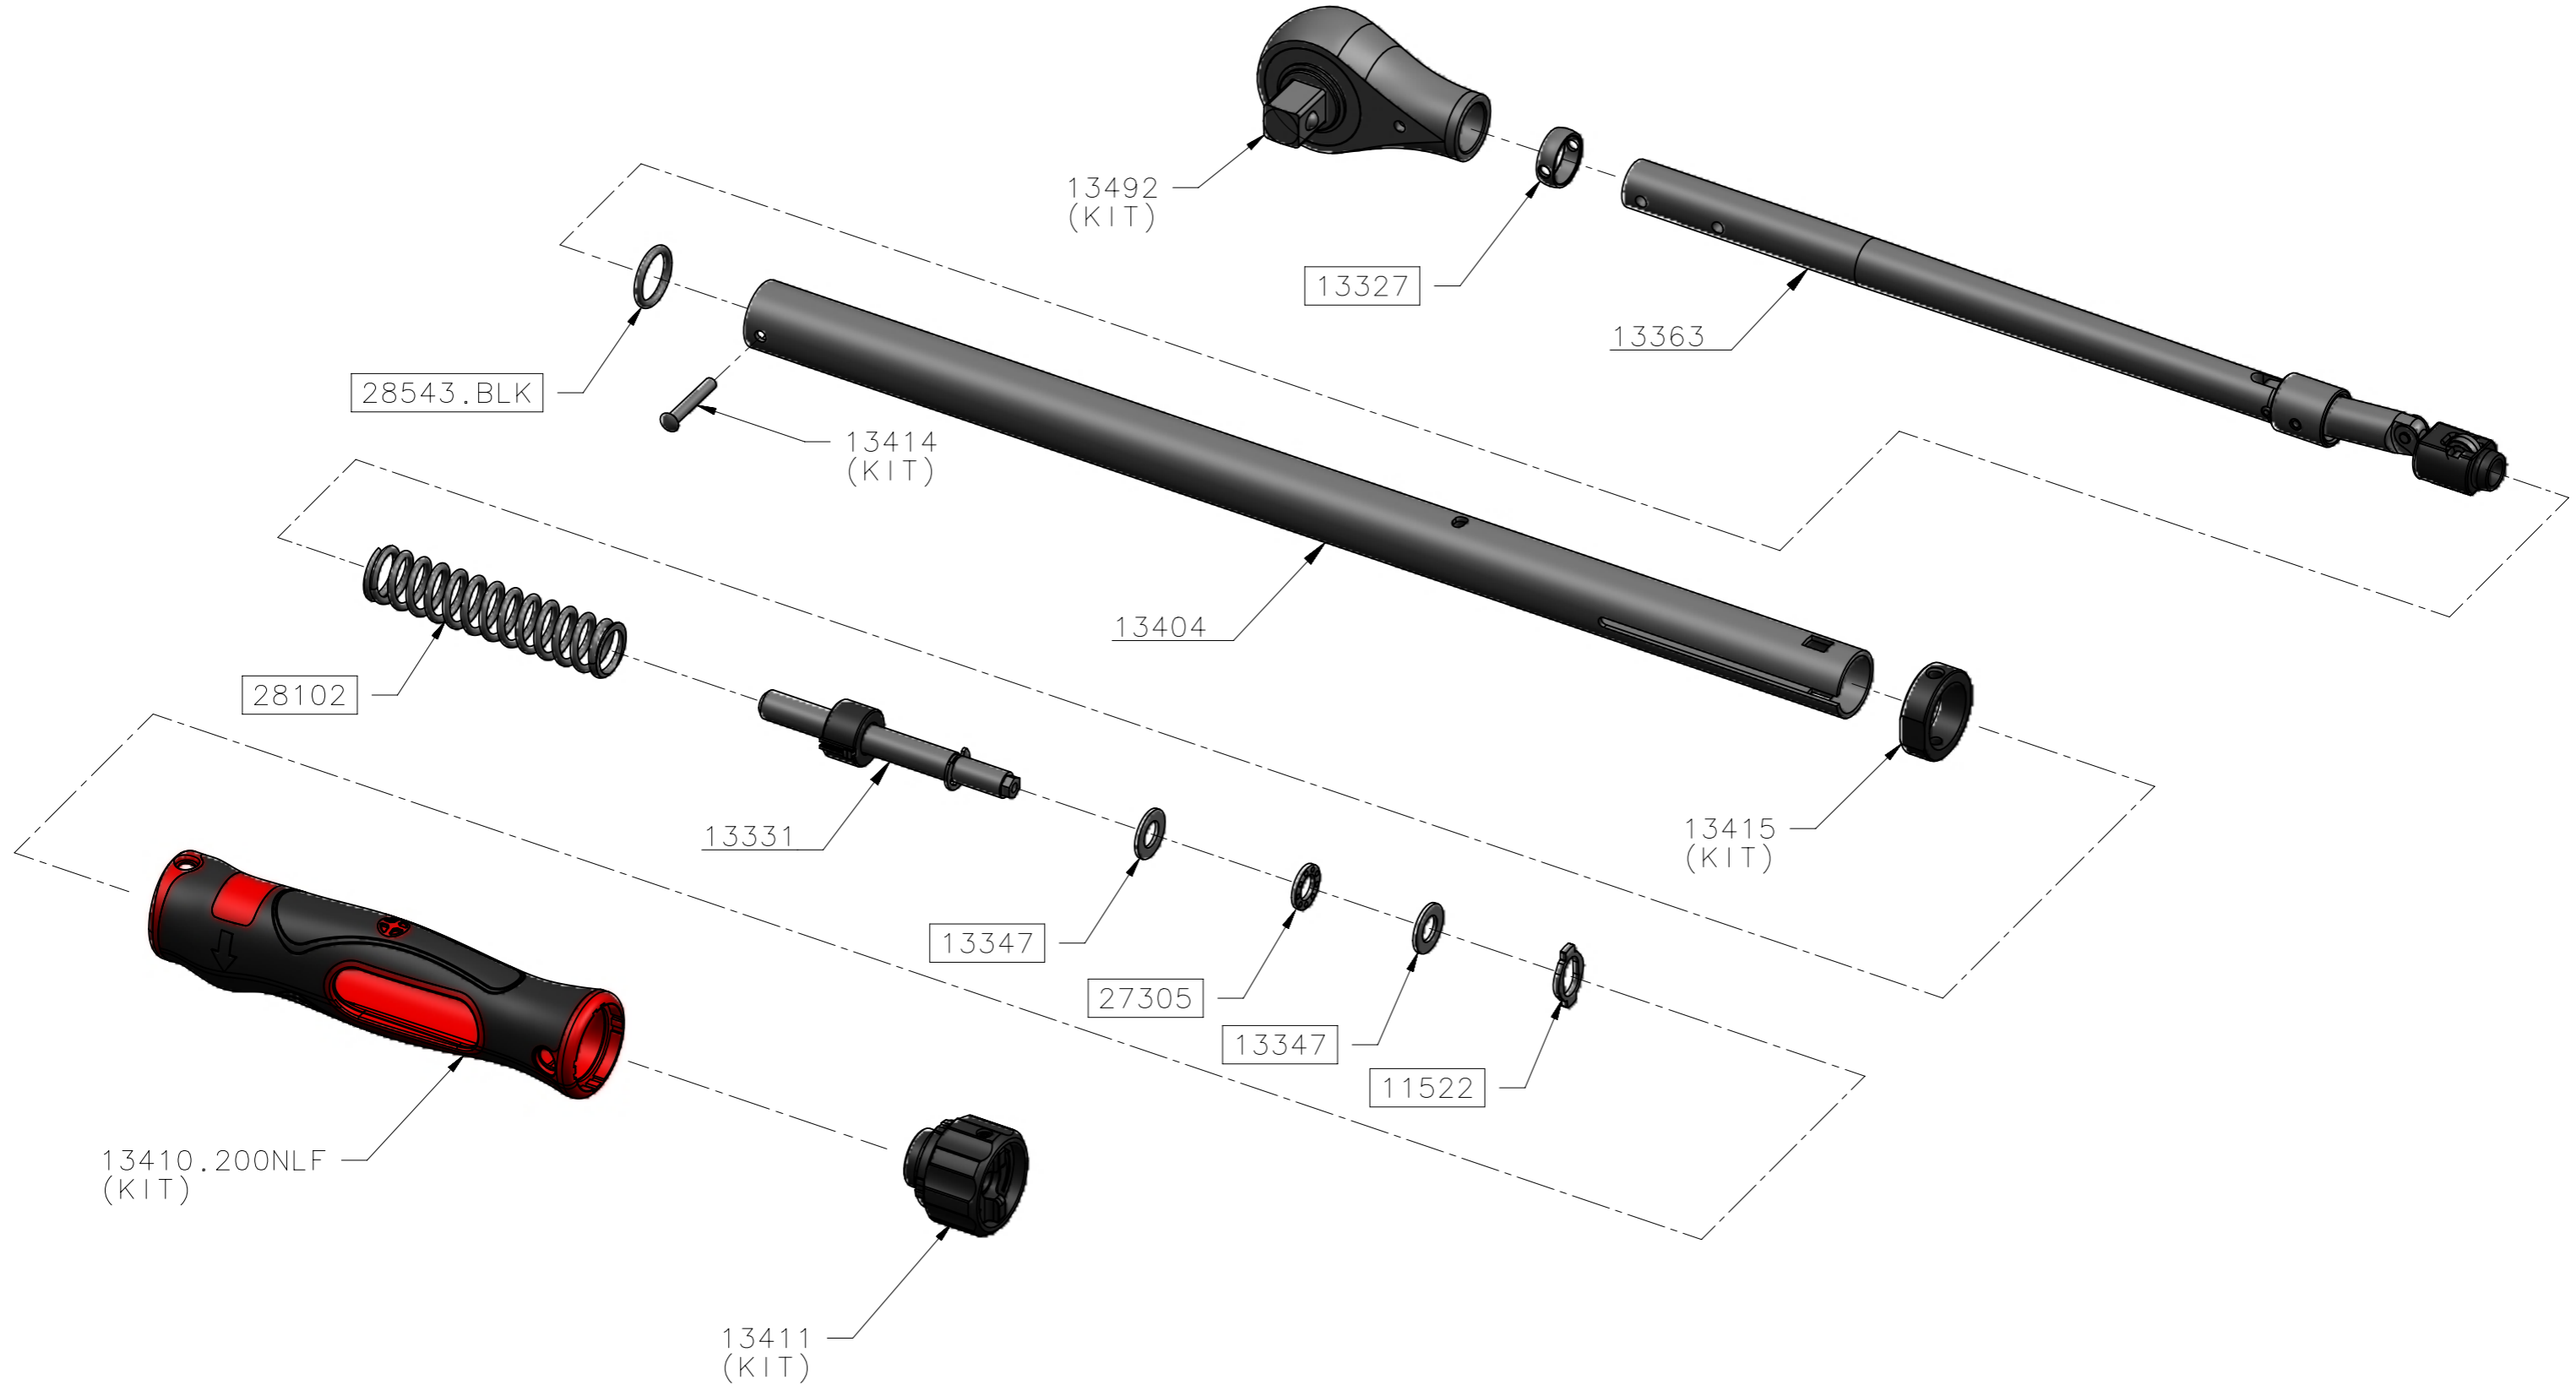

# 13453 – TW TTi200 1/2 SQ Nm ONLY

ALL BOXED PART NUMBERS ARE SUBJECT TO A MINIMUM ORDER QUANTITY