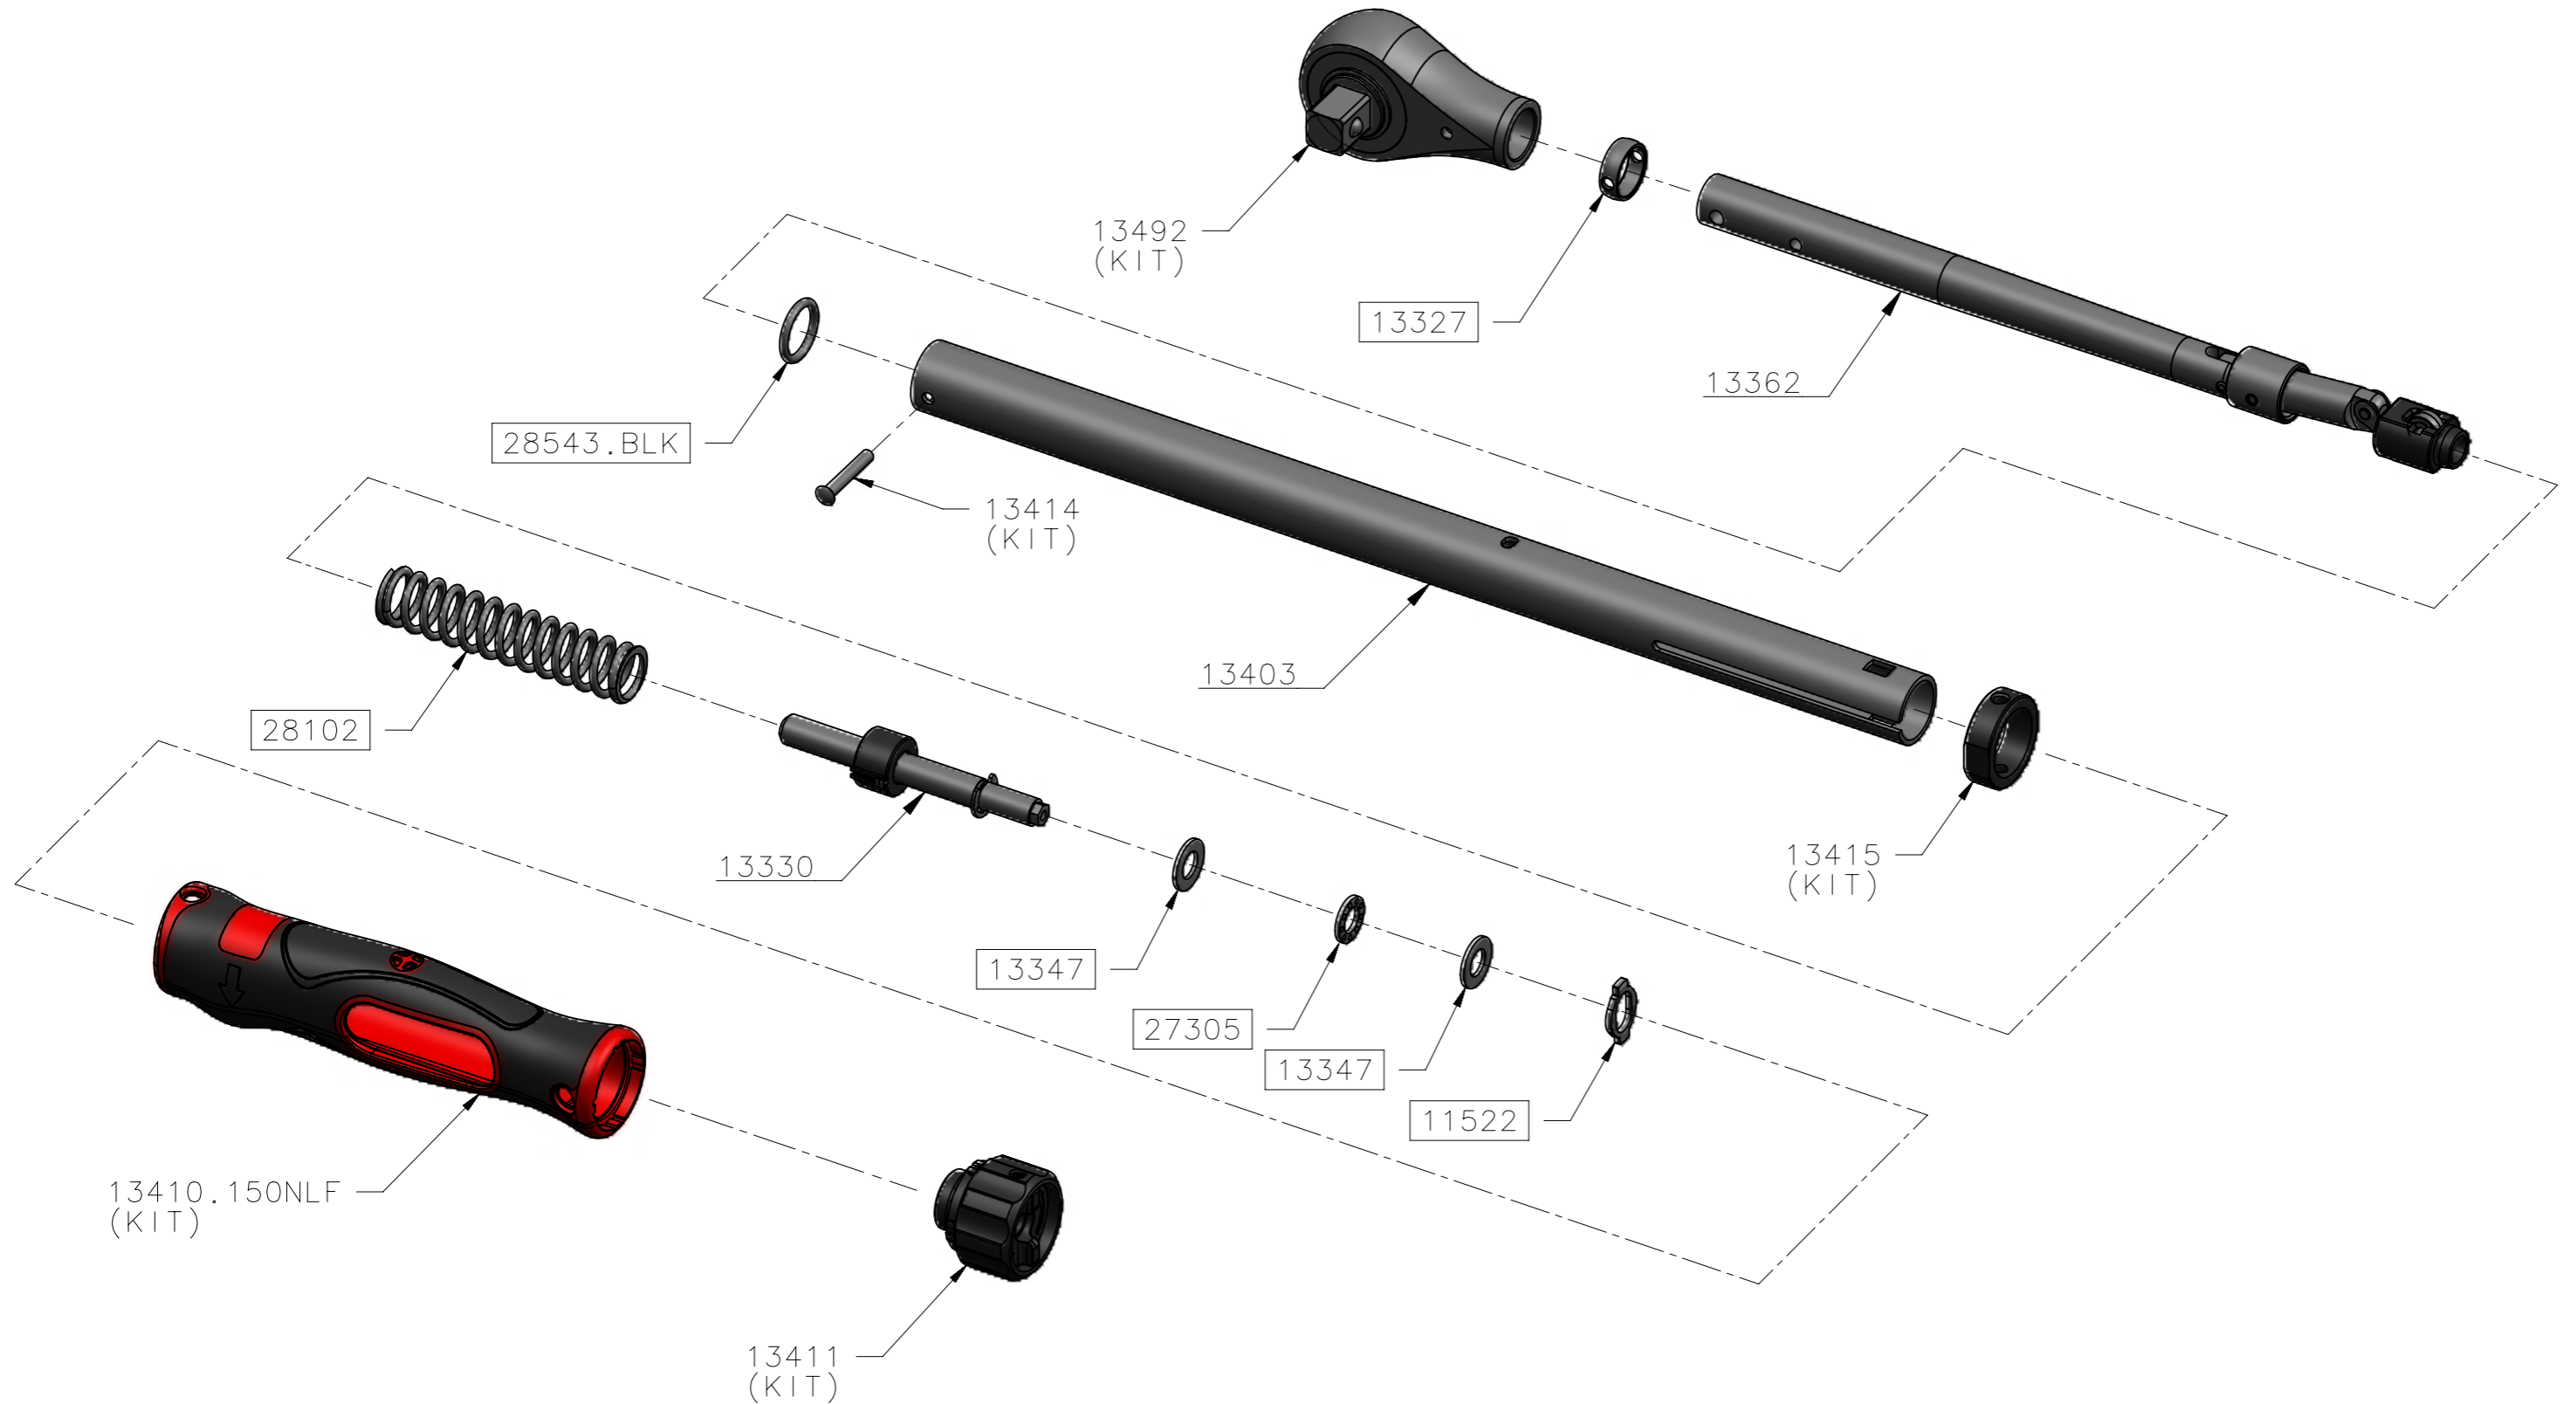

13452 – TW TTi150 1/2 SQ Nm ONLY

ALL BOXED PART NUMBERS ARE SUBJECT TO A MINIMUM ORDER QUANTITY