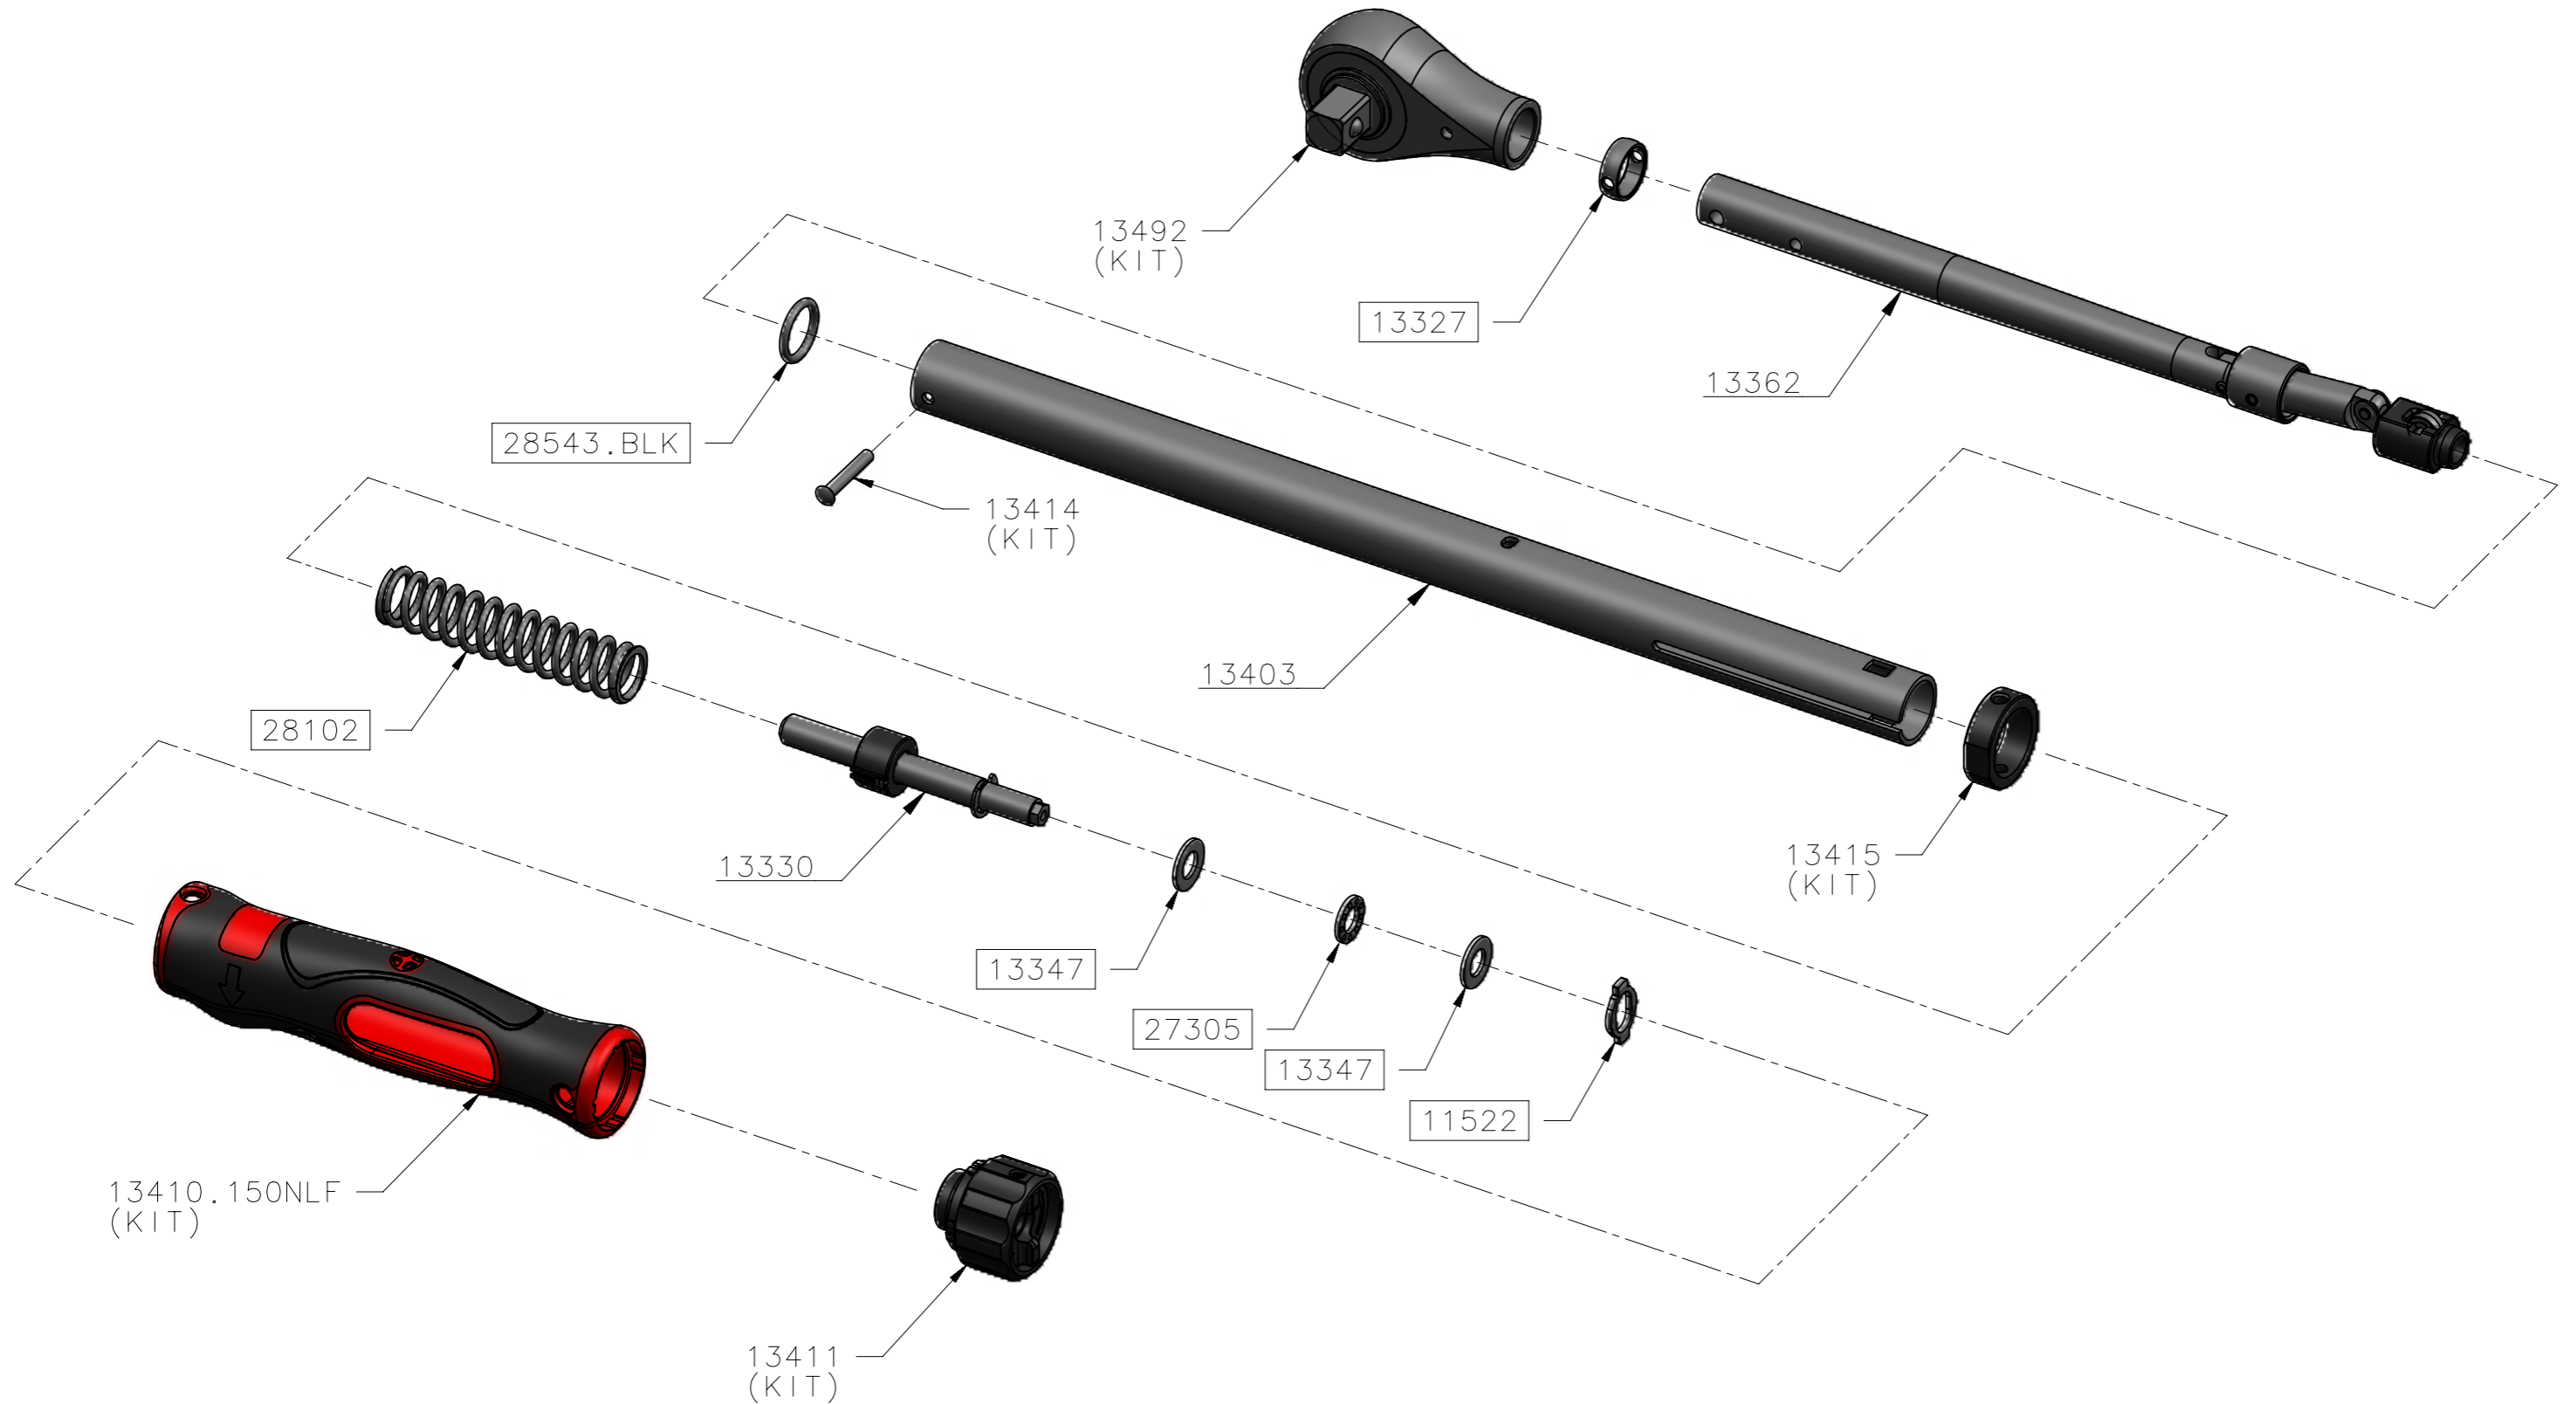

13452 - TW TTi150 1/2 SQ Nm ONLY

ALL BOXED PART NUMBERS ARE SUBJECT TO A MINIMUM ORDER QUANTITY