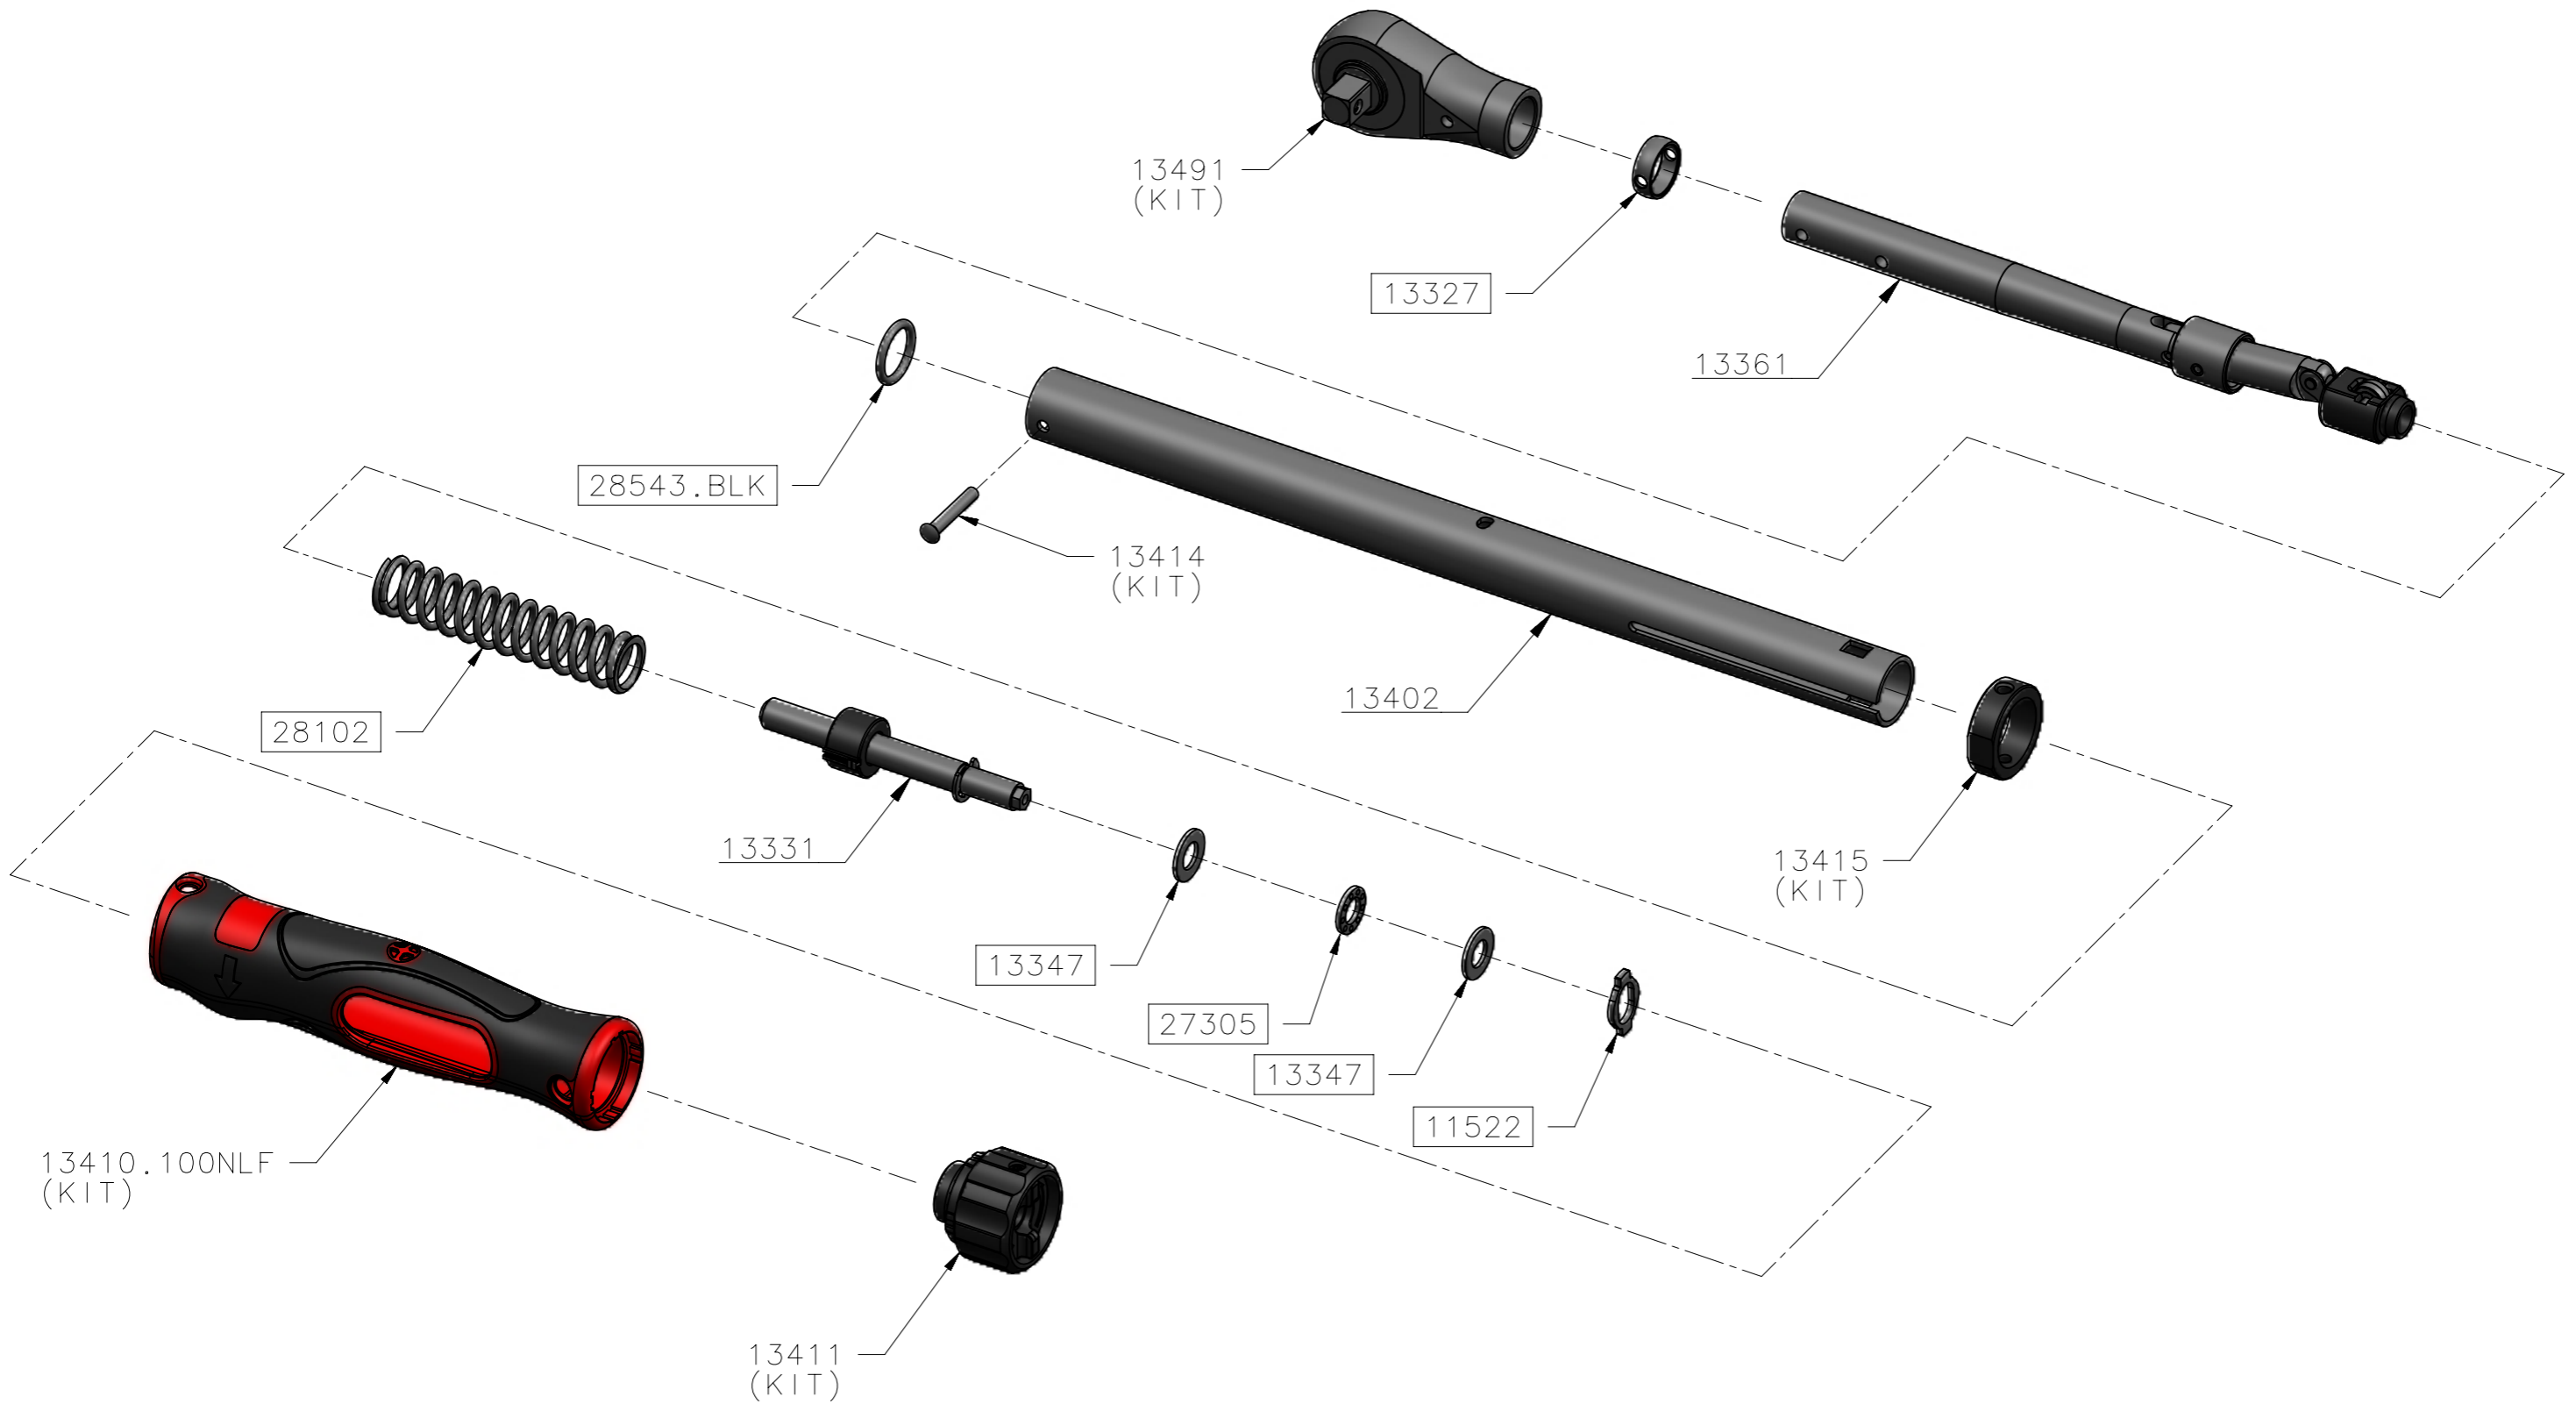

13450 – TW TTi100 3/8 SQ Nm ONLY

ALL BOXED PART NUMBERS ARE SUBJECT TO A MINIMUM ORDER QUANTITY