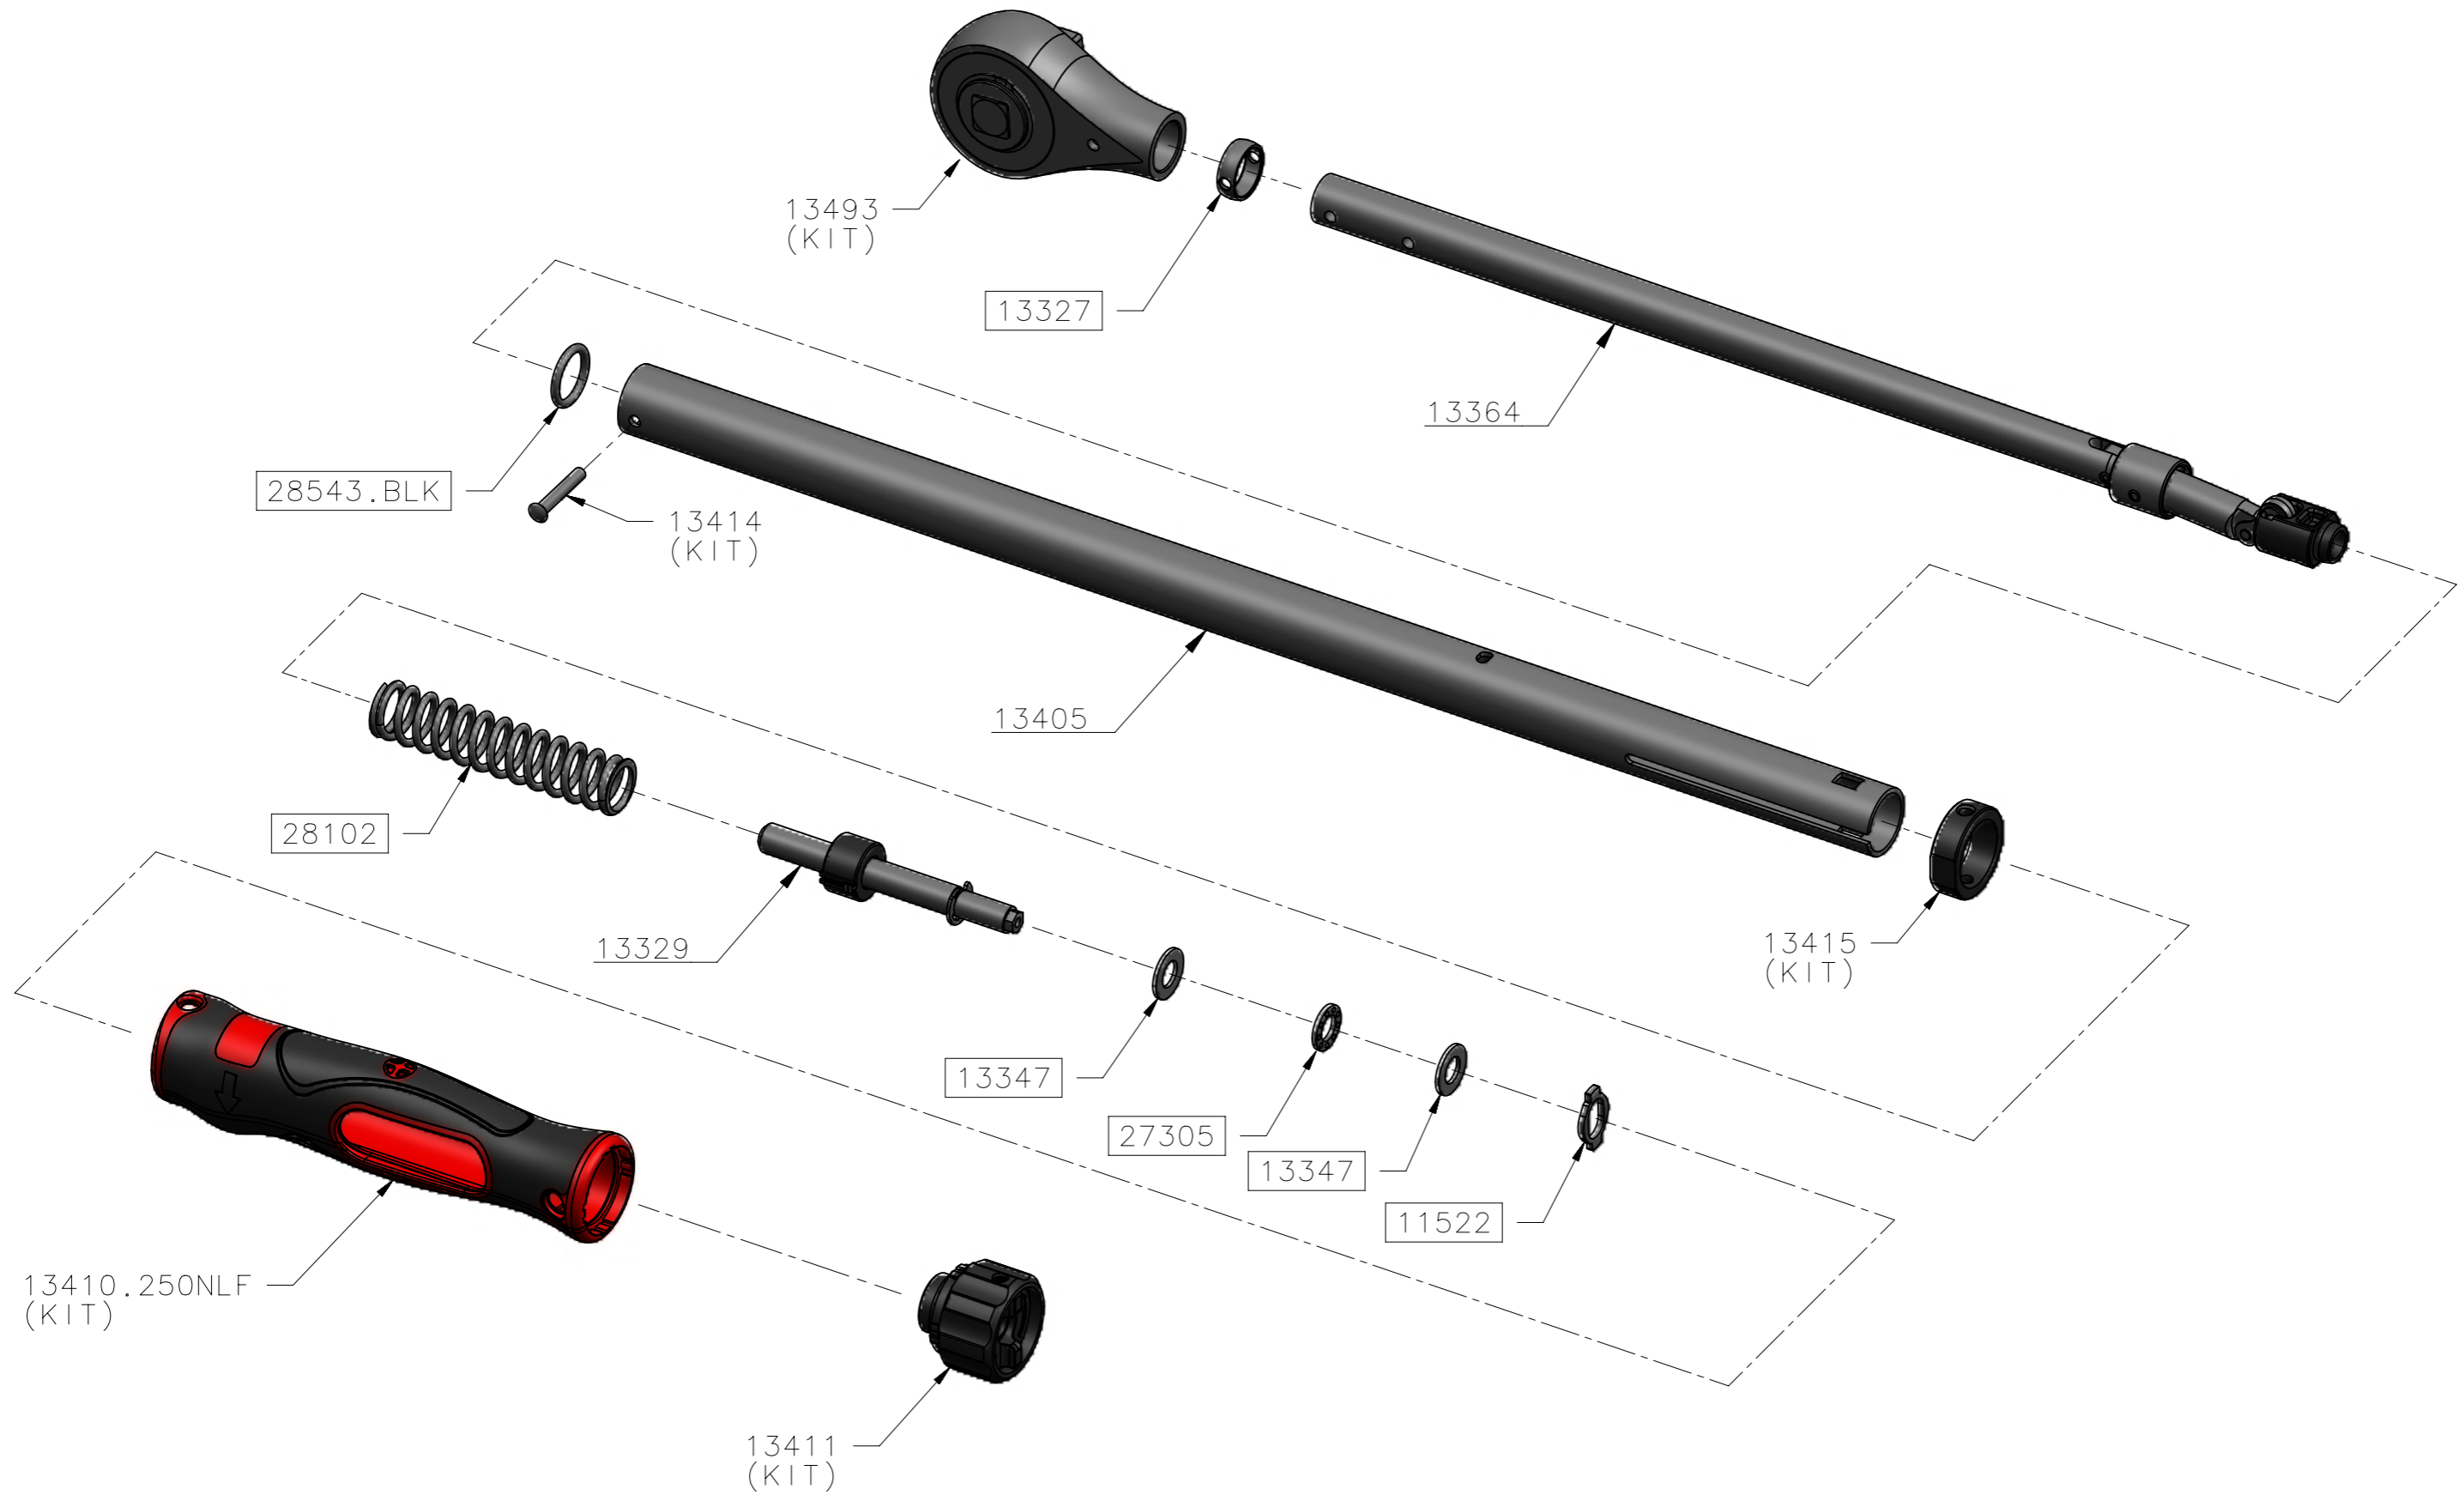

13444 – TW TTi250 1/2 SQ

ALL BOXED PART NUMBERS ARE SUBJECT TO A MINIMUM ORDER QUANTITY