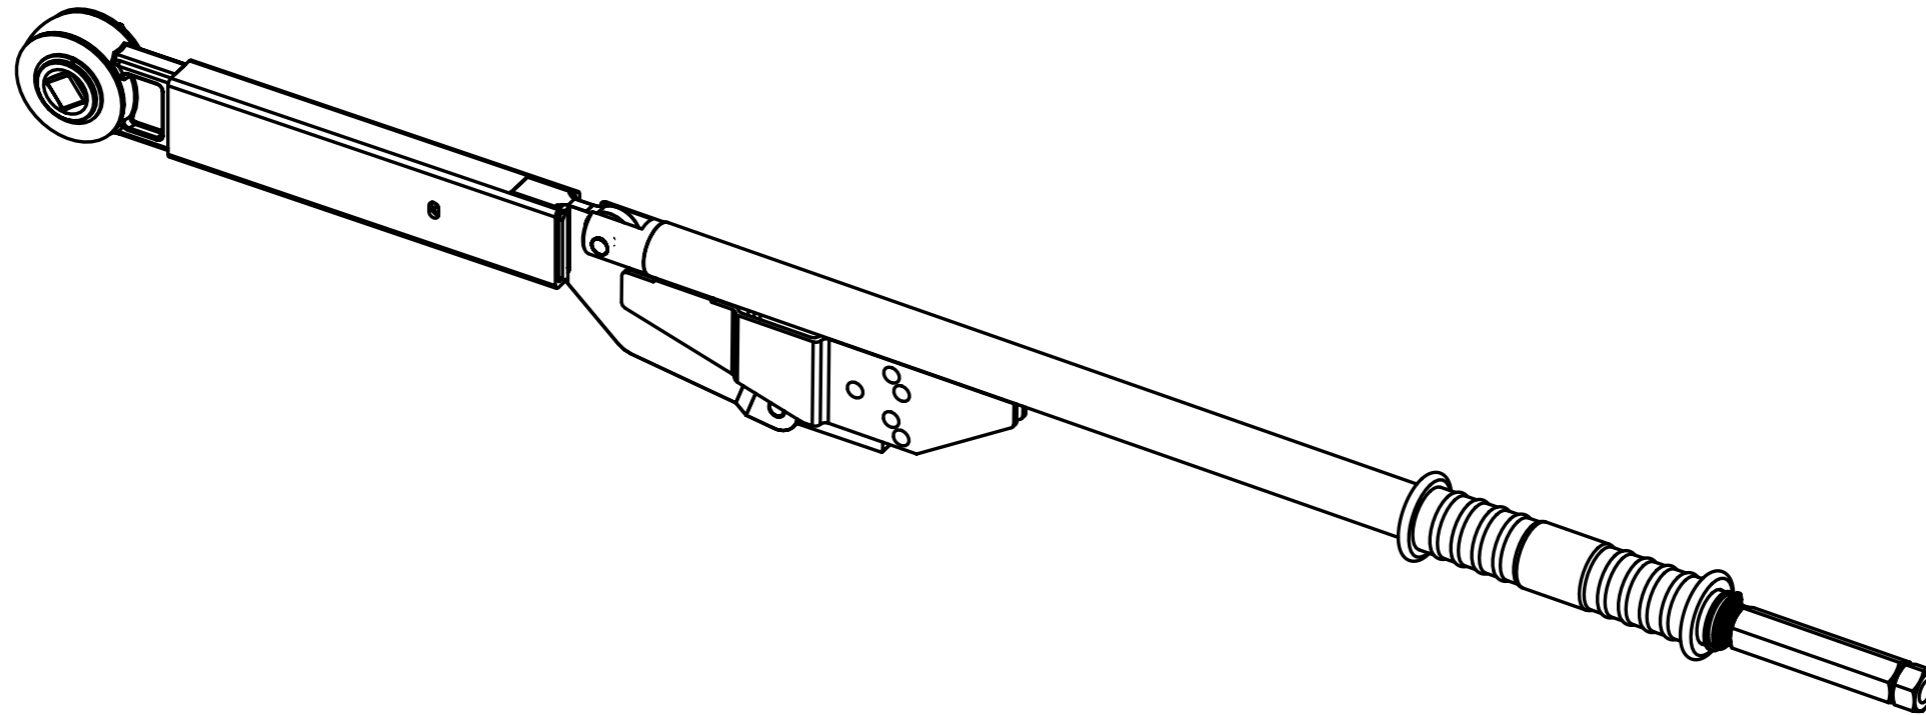

# 12102 - TW 4R ADJ 3/4" SQUARE DRIVE SPLIT

THRUST WASHER SPARES KIT 12355

# 12102 - TW 4R ADJ 3/4" SQUARE DRIVE SPLIT

12297	1	SQ DR ASSY 3/4 IRH 4507 50-140
12380	1	INDUSTRIAL ADJUSTING NUT
12379	1	LEVER ARM ASSY FOR 4R SPLIT INDUSTRIAL
26203	1	KNURLED PIN FOR IND. PLUNGER TO FORK END
12350	1	3AR 4R 4AR 5R PLUNGER & ROD WELDED ASSY
27201	1	BRG THRUST NEEDLE ROLLER TORRINGTON NO NTA613
12369	1	RECT SPIGOT FORK END ASSY
12216.01	2	HARDENED THRUST WASHER
28099	2	BREAK BACK COMPRESSION SPRING
12216.02	6	WASHER 3/8 WHIT BR STEEL
12176	1	BLACK PLASTIC HANDLE FOR INDUSTRIAL TORQUE WRENCH
26038	1	RIVET OV.HD.3/16 SHK.x5/8
12189	1	BODY ASSY STANDARD IND
26452	1	30MM EXT CIRCLIP TO DIN 471
27474	1	BRG BUSH 3/8x1/2x10.3mm LONG
Part No	Qty	Description