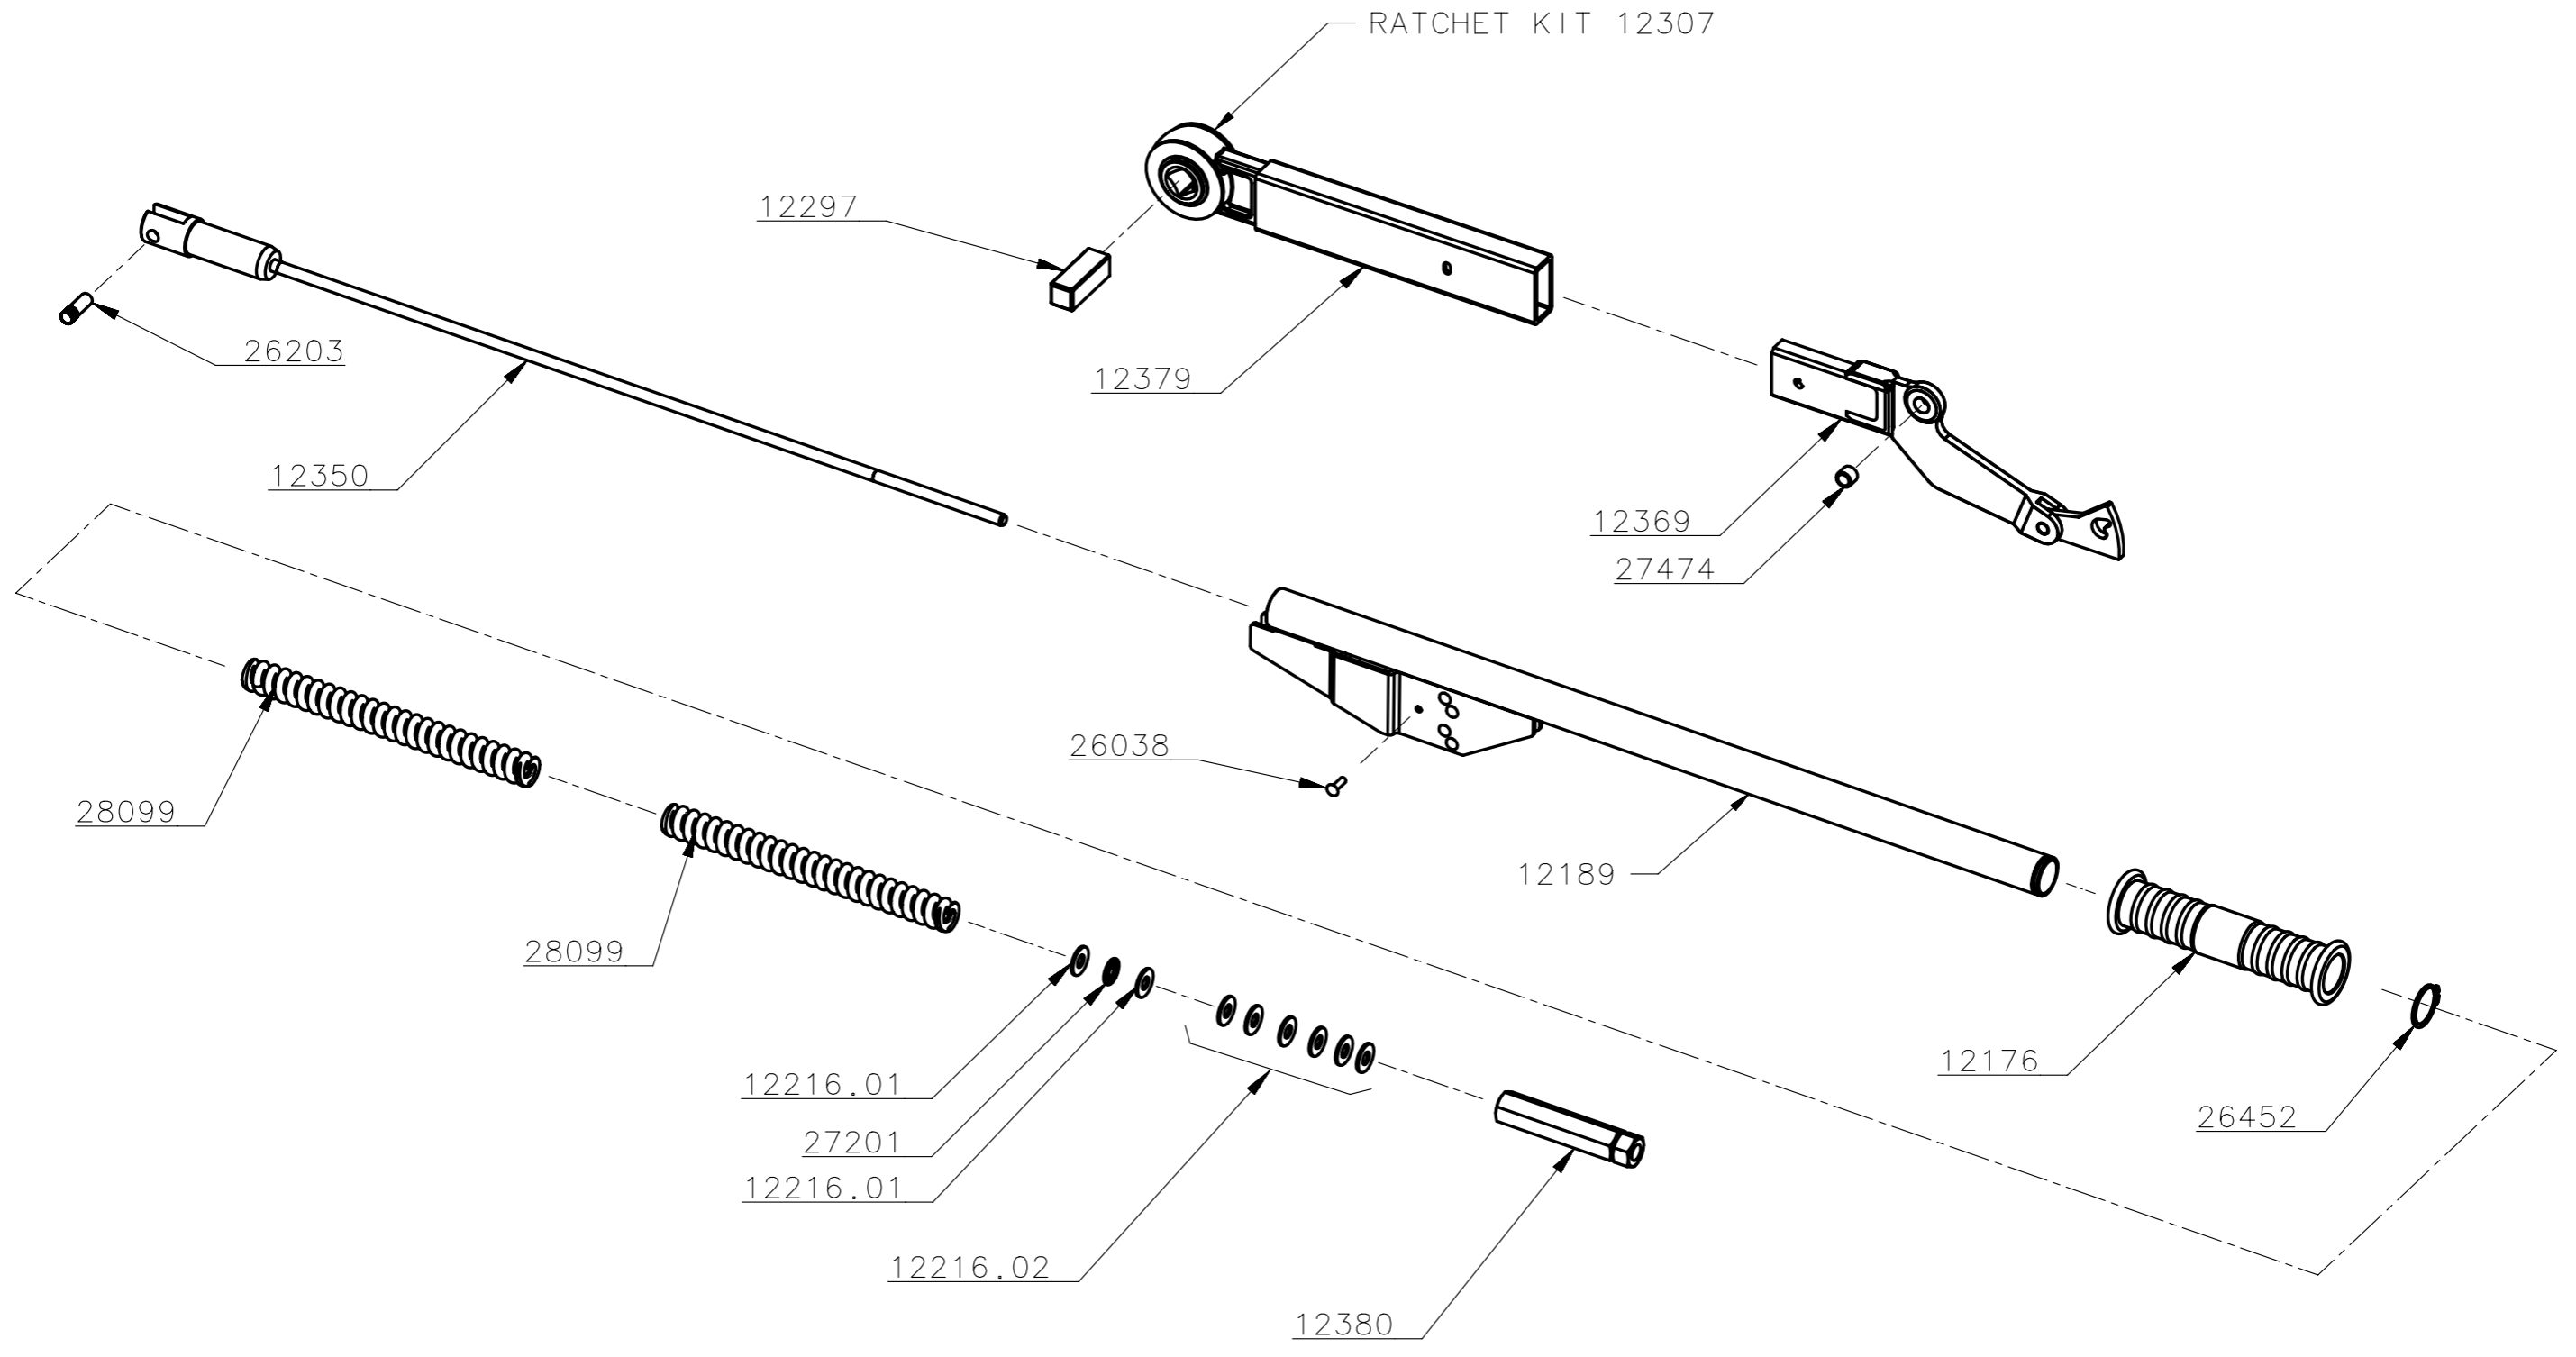

# 12102 - TW 4R ADJ 3/4" SQUARE DRIVE SPLIT

THRUST WASHER SPARES KIT 12355

# 12102 - TW 4R ADJ 3/4" SQUARE DRIVE SPLIT

12297	1	SQ DR ASSY 3/4 IRH 4507 50-140
12380	1	INDUSTRIAL ADJUSTING NUT
12379	1	LEVER ARM ASSY FOR 4R SPLIT INDUSTRIAL
26203	1	KNURLED PIN FOR IND. PLUNGER TO FORK END
12350	1	3AR 4R 4AR 5R PLUNGER & ROD WELDED ASSY
27201	1	BRG THRUST NEEDLE ROLLER TORRINGTON NO NTA613
12369	1	RECT SPIGOT FORK END ASSY
12216.01	2	HARDENED THRUST WASHER
28099	2	BREAK BACK COMPRESSION SPRING
12216.02	6	WASHER 3/8 WHIT BR STEEL
12176	1	BLACK PLASTIC HANDLE FOR INDUSTRIAL TORQUE WRENCH
26038	1	RIVET OV.HD.3/16 SHK.x5/8
12189	1	BODY ASSY STANDARD IND
26452	1	30MM EXT CIRCLIP TO DIN 471
27474	1	BRG BUSH 3/8x1/2x10.3mm LONG
Part No	Qty	Description