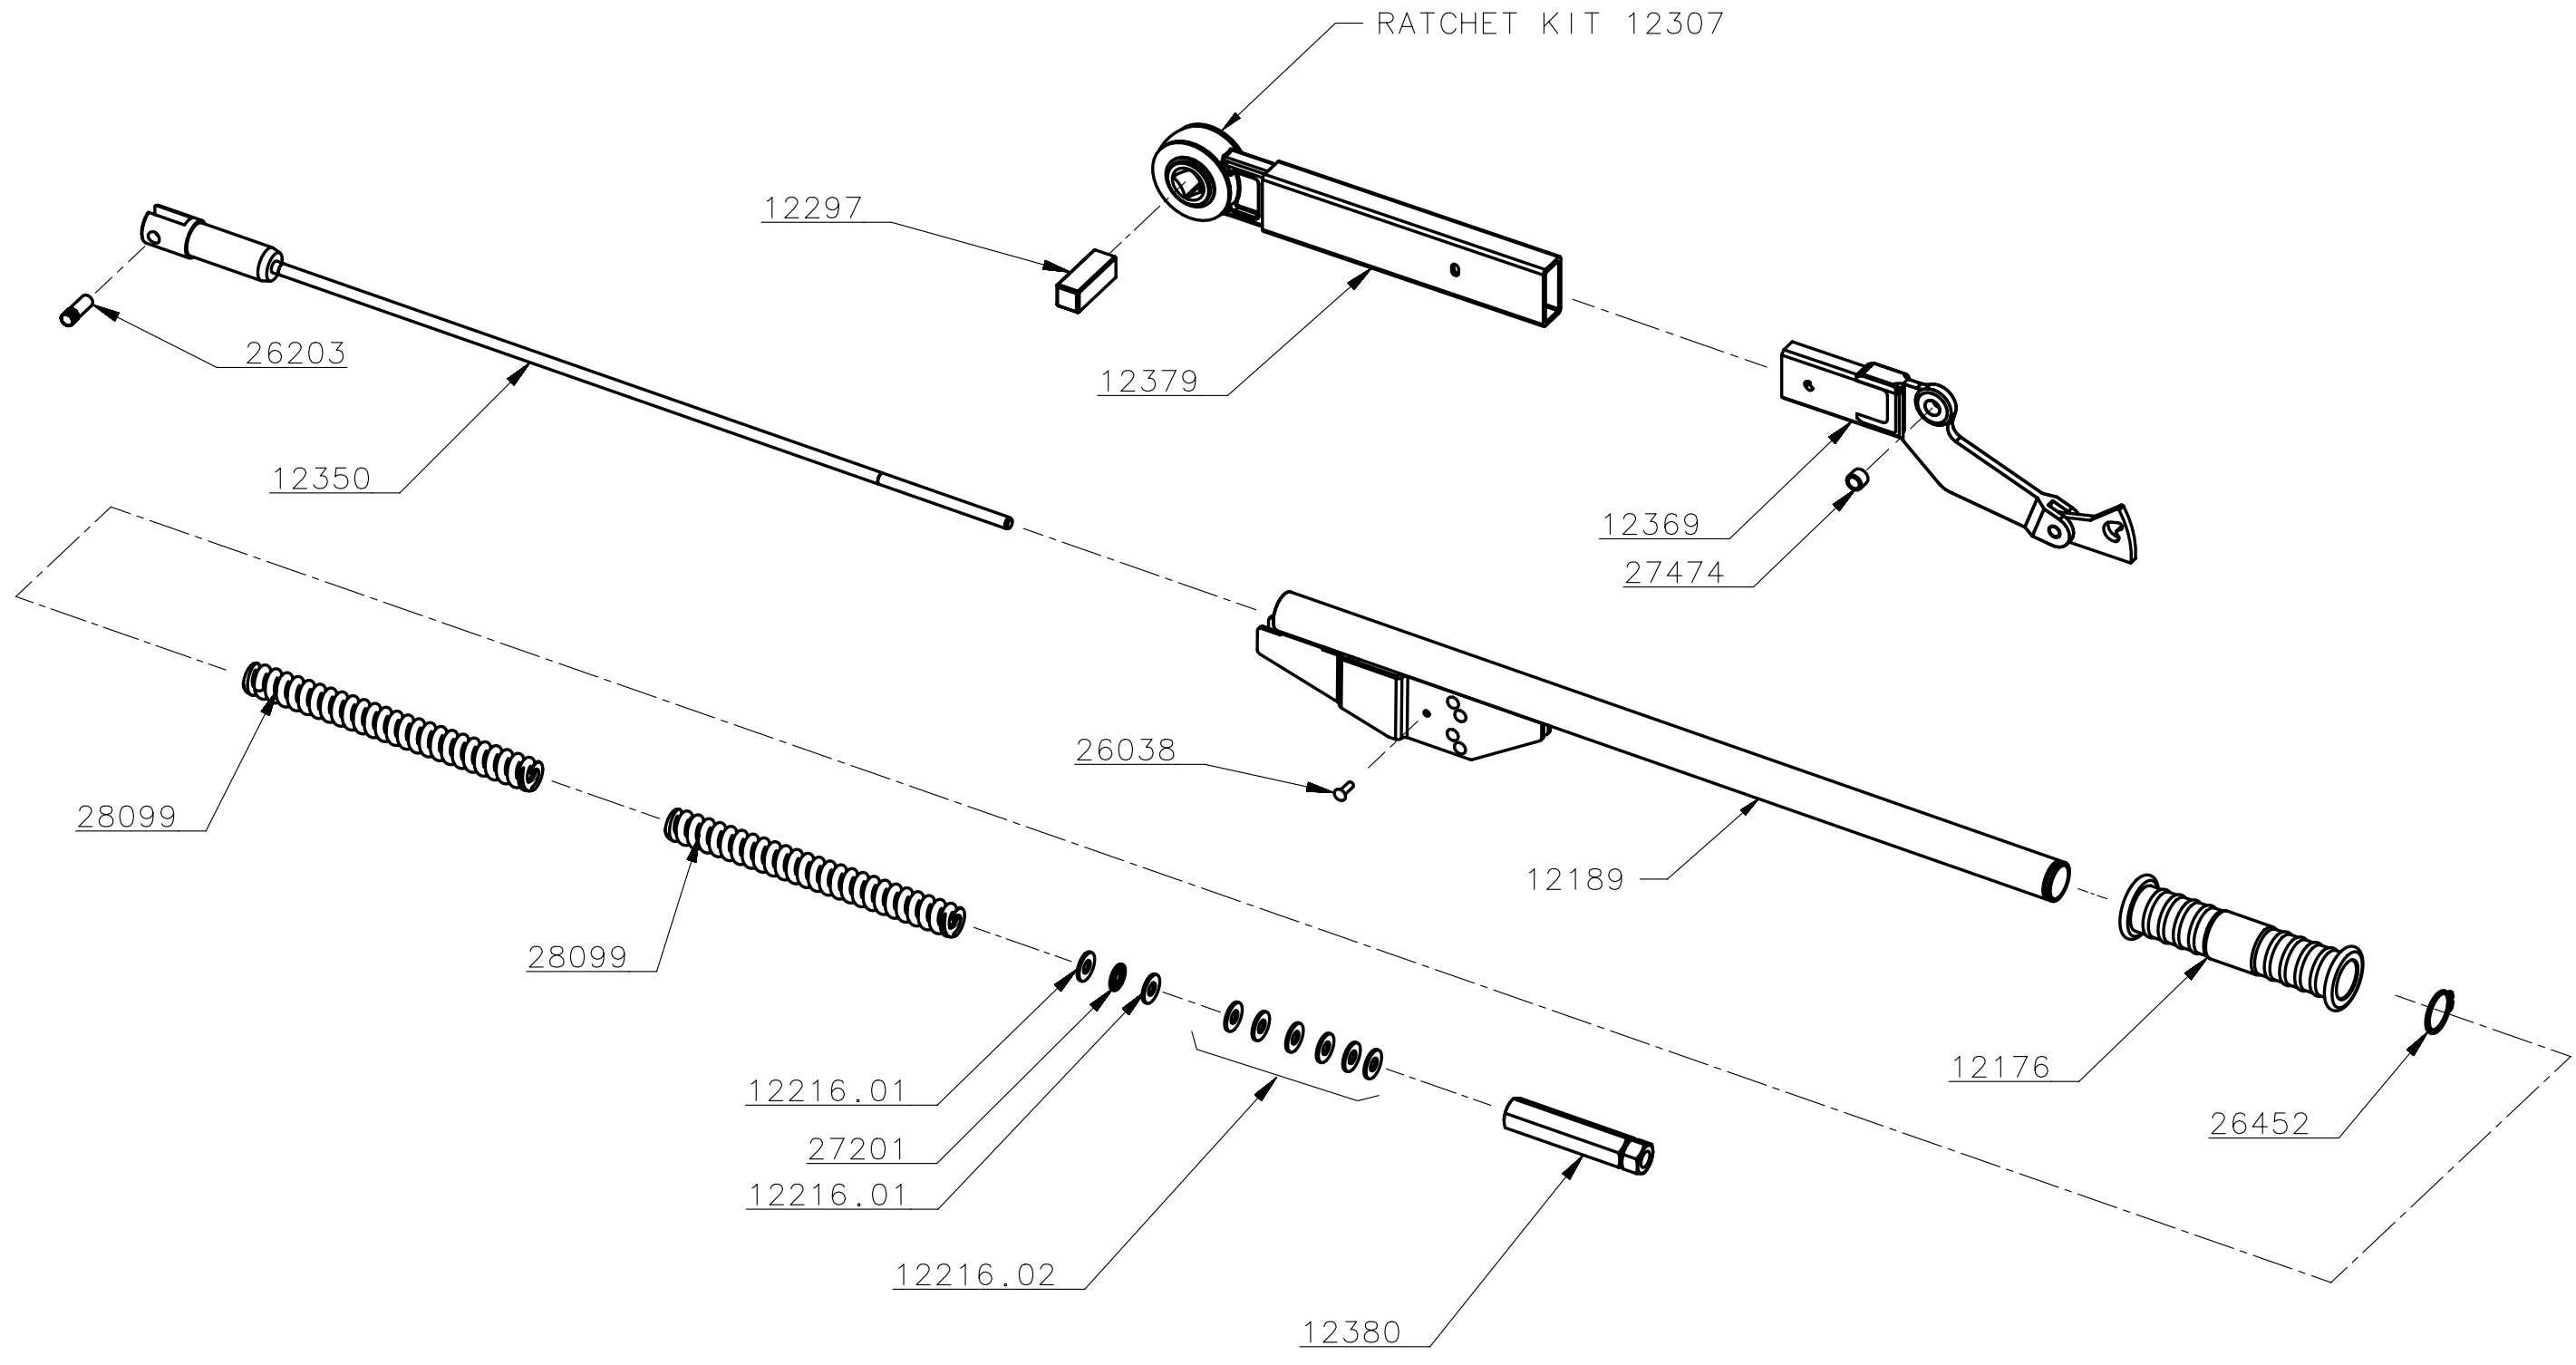

# 12102 - TW 4R ADJ 3/4" SQUARE DRIVE SPLIT

THRUST WASHER SPARES KIT 12355

# 12102 - TW 4R ADJ 3/4" SQUARE DRIVE SPLIT

12297	1	SQ DR ASSY 3/4 IRH 4507 50-140
12380	1	INDUSTRIAL ADJUSTING NUT
12379	1	LEVER ARM ASSY FOR 4R SPLIT INDUSTRIAL
26203	1	KNURLED PIN FOR IND. PLUNGER TO FORK END
12350	1	3AR 4R 4AR 5R PLUNGER & ROD WELDED ASSY
27201	1	BRG THRUST NEEDLE ROLLER TORRINGTON NO NTA613
12369	1	RECT SPIGOT FORK END ASSY
12216.01	2	HARDENED THRUST WASHER
28099	2	BREAK BACK COMPRESSION SPRING
12216.02	6	WASHER 3/8 WHIT BR STEEL
12176	1	BLACK PLASTIC HANDLE FOR INDUSTRIAL TORQUE WRENCH
26038	1	RIVET OV.HD.3/16 SHK.x5/8
12189	1	BODY ASSY STANDARD IND
26452	1	30MM EXT CIRCLIP TO DIN 471
27474	1	BRG BUSH 3/8x1/2x10.3mm LONG
Part No	Qty	Description