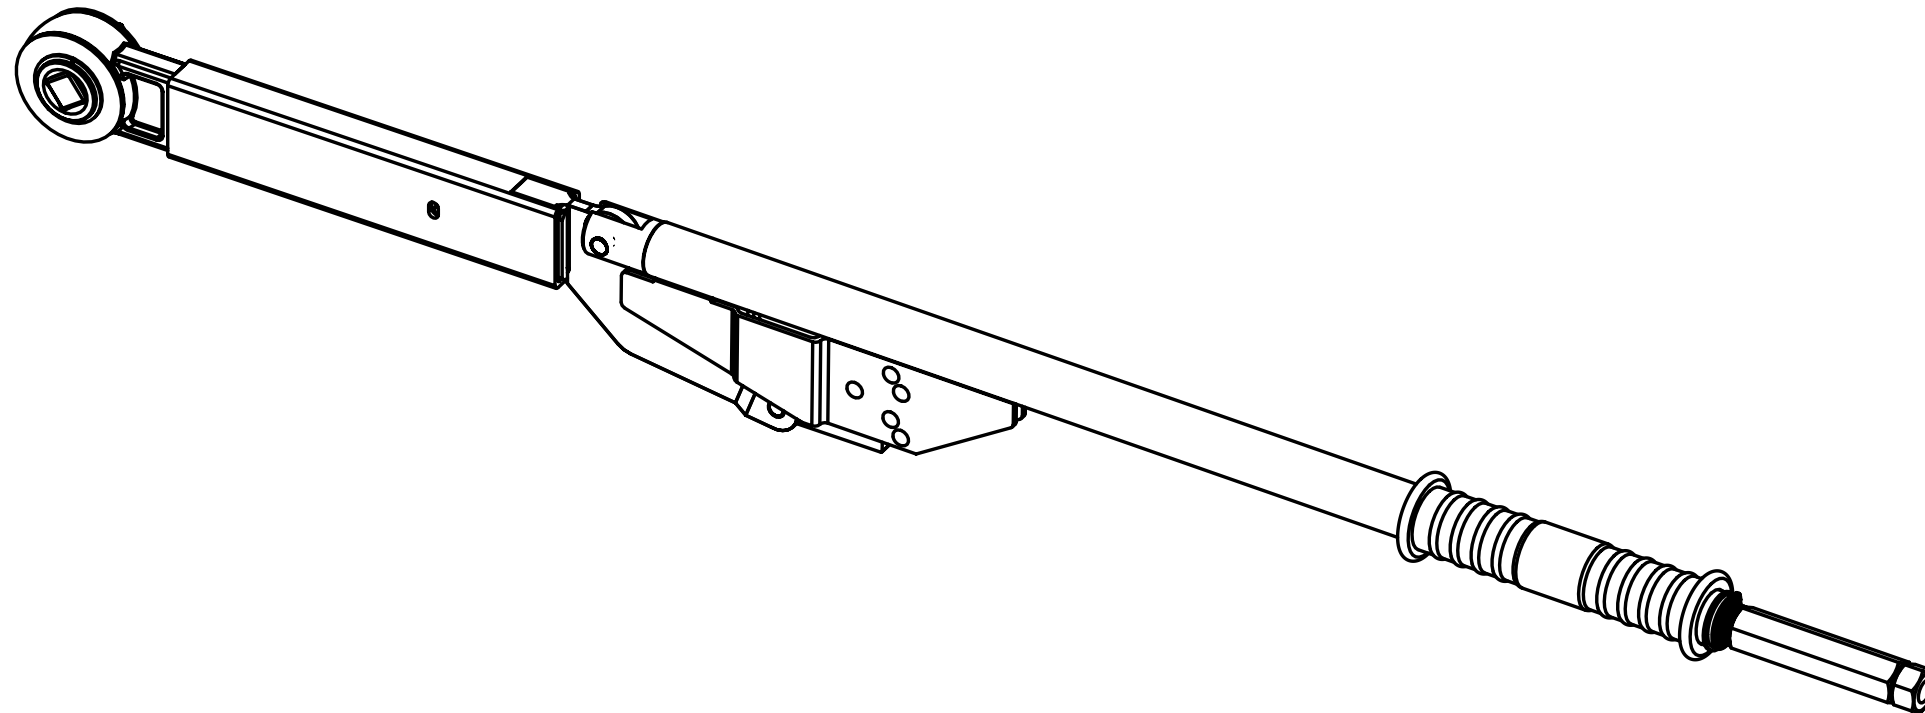

# 12102 - TW 4R ADJ 3/4" SQUARE DRIVE SPLIT

THRUST WASHER SPARES KIT 12355

# 12102 - TW 4R ADJ 3/4" SQUARE DRIVE SPLIT

12297	1	SQ DR ASSY 3/4 IRH 4507 50-140
12380	1	INDUSTRIAL ADJUSTING NUT
12379	1	LEVER ARM ASSY FOR 4R SPLIT INDUSTRIAL
26203	1	KNURLED PIN FOR IND. PLUNGER TO FORK END
12350	1	3AR 4R 4AR 5R PLUNGER & ROD WELDED ASSY
27201	1	BRG THRUST NEEDLE ROLLER TORRINGTON NO NTA613
12369	1	RECT SPIGOT FORK END ASSY
12216.01	2	HARDENED THRUST WASHER
28099	2	BREAK BACK COMPRESSION SPRING
12216.02	6	WASHER 3/8 WHIT BR STEEL
12176	1	BLACK PLASTIC HANDLE FOR INDUSTRIAL TORQUE WRENCH
26038	1	RIVET OV.HD.3/16 SHK.x5/8
12189	1	BODY ASSY STANDARD IND
26452	1	30MM EXT CIRCLIP TO DIN 471
27474	1	BRG BUSH 3/8x1/2x10.3mm LONG
Part No	Qty	Description