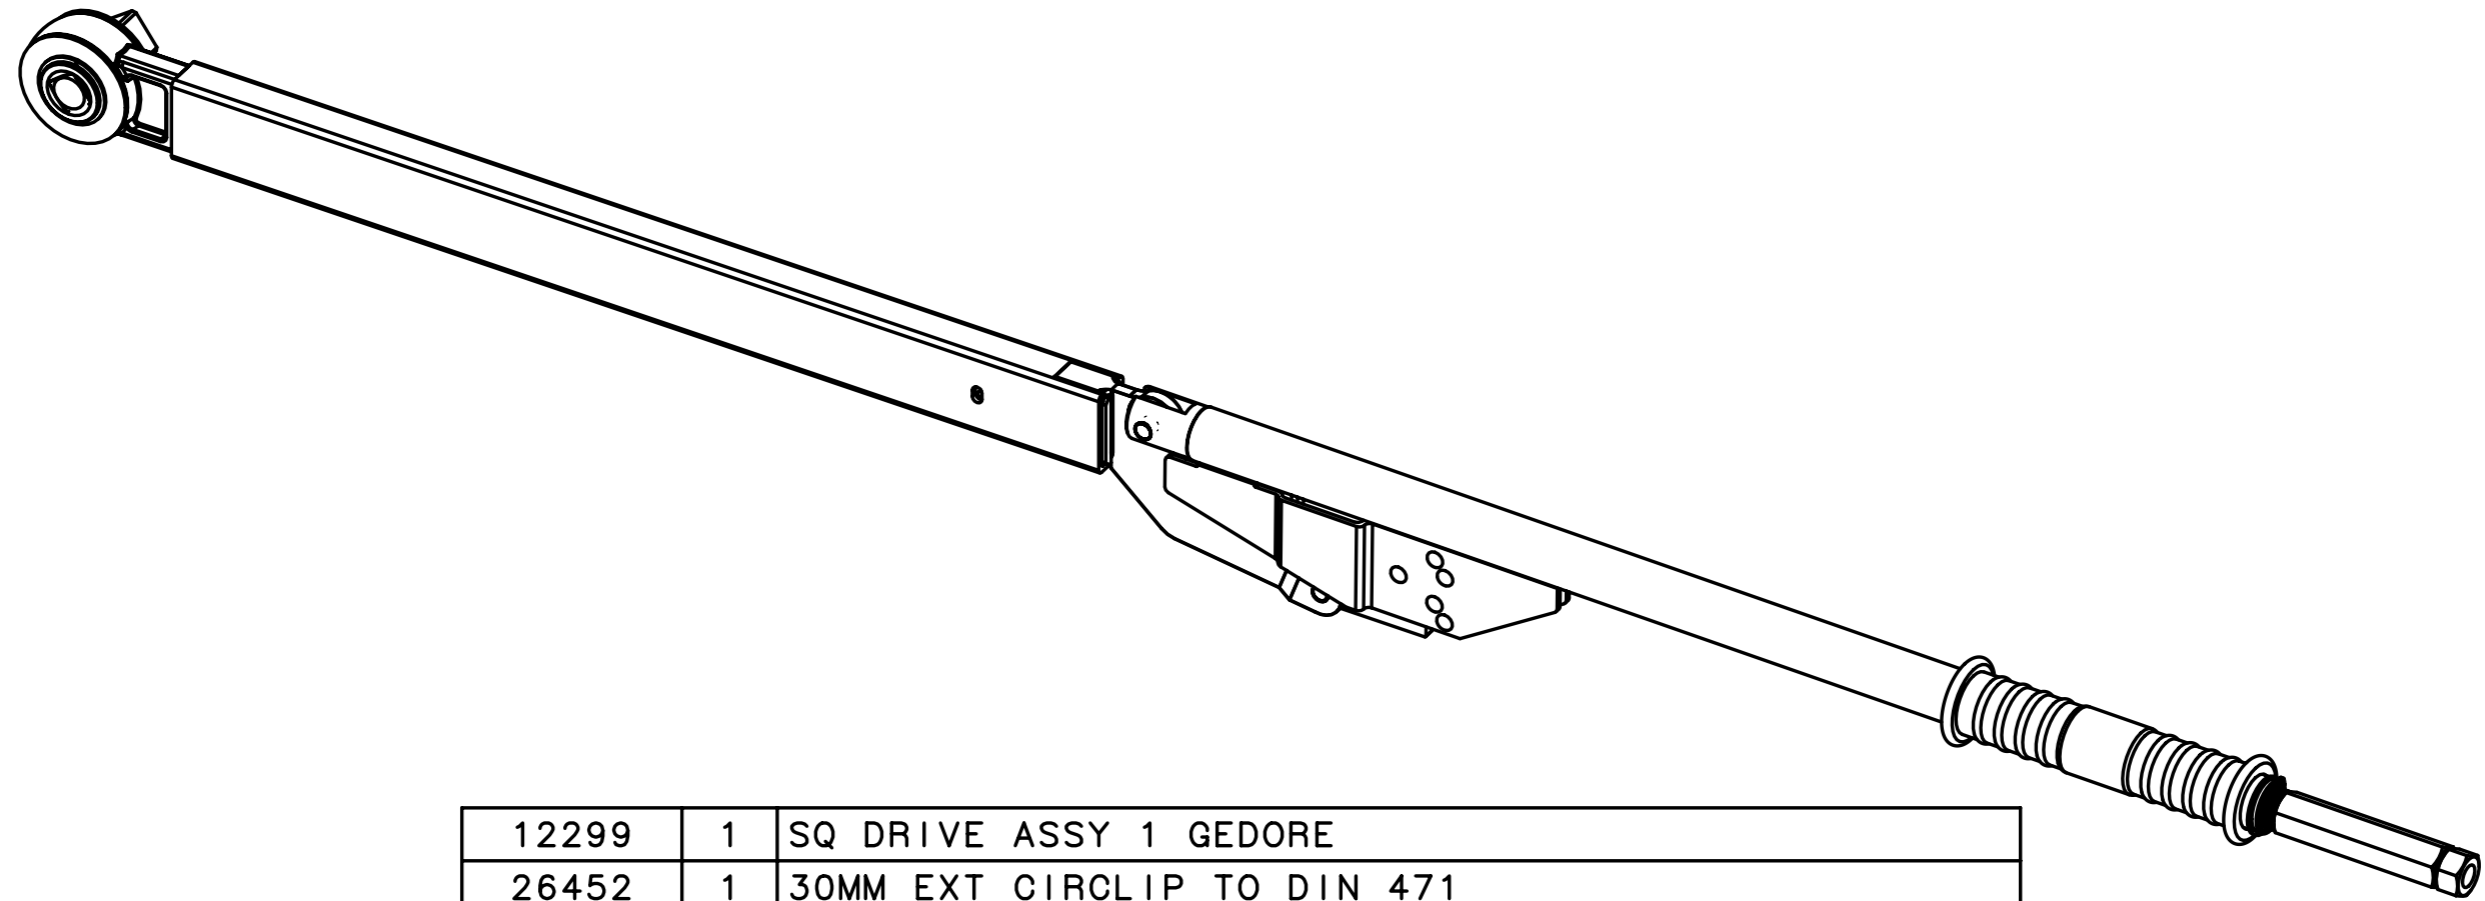

12101.01 - TW 5R ADJ 1" SQUARE DRIVE SPLIT

THRUST WASHER SPARES KIT 12355

12299	1	SQ DRIVE ASSY 1 GEDORE
26452	1	30MM EXT CIRCLIP TO DIN 471
12350	1	3AR 4R 4AR 5R PLUNGER & ROD WELDED ASSY
12378	1	LEVER ARM ASSY FOR 5R SPLIT INDUSTRIAL
26203	1	KNURLED PIN FOR IND. PLUNGER TO FORK END
12380	1	INDUSTRIAL ADJUSTING NUT
27201	1	BRG THRUST NEEDLE ROLLER TORRINGTON NO NTA613
12369	1	RECT SPIGOT FORK END ASSY
12216.01	2	HARDENED THRUST WASHER
28099	2	BREAK BACK COMPRESSION SPRING
12216.02	6	WASHER 3/8 WHIT BR STEEL
12176	1	BLACK PLASTIC HANDLE FOR INDUSTRIAL TORQUE WRENCH
26038	1	RIVET OV.HD.3/16 SHK.x5/8
12189	1	BODY ASSY STANDARD IND
27474	1	BRG BUSH 3/8x1/2x10.3mm LONG
Part No	Qty	Description