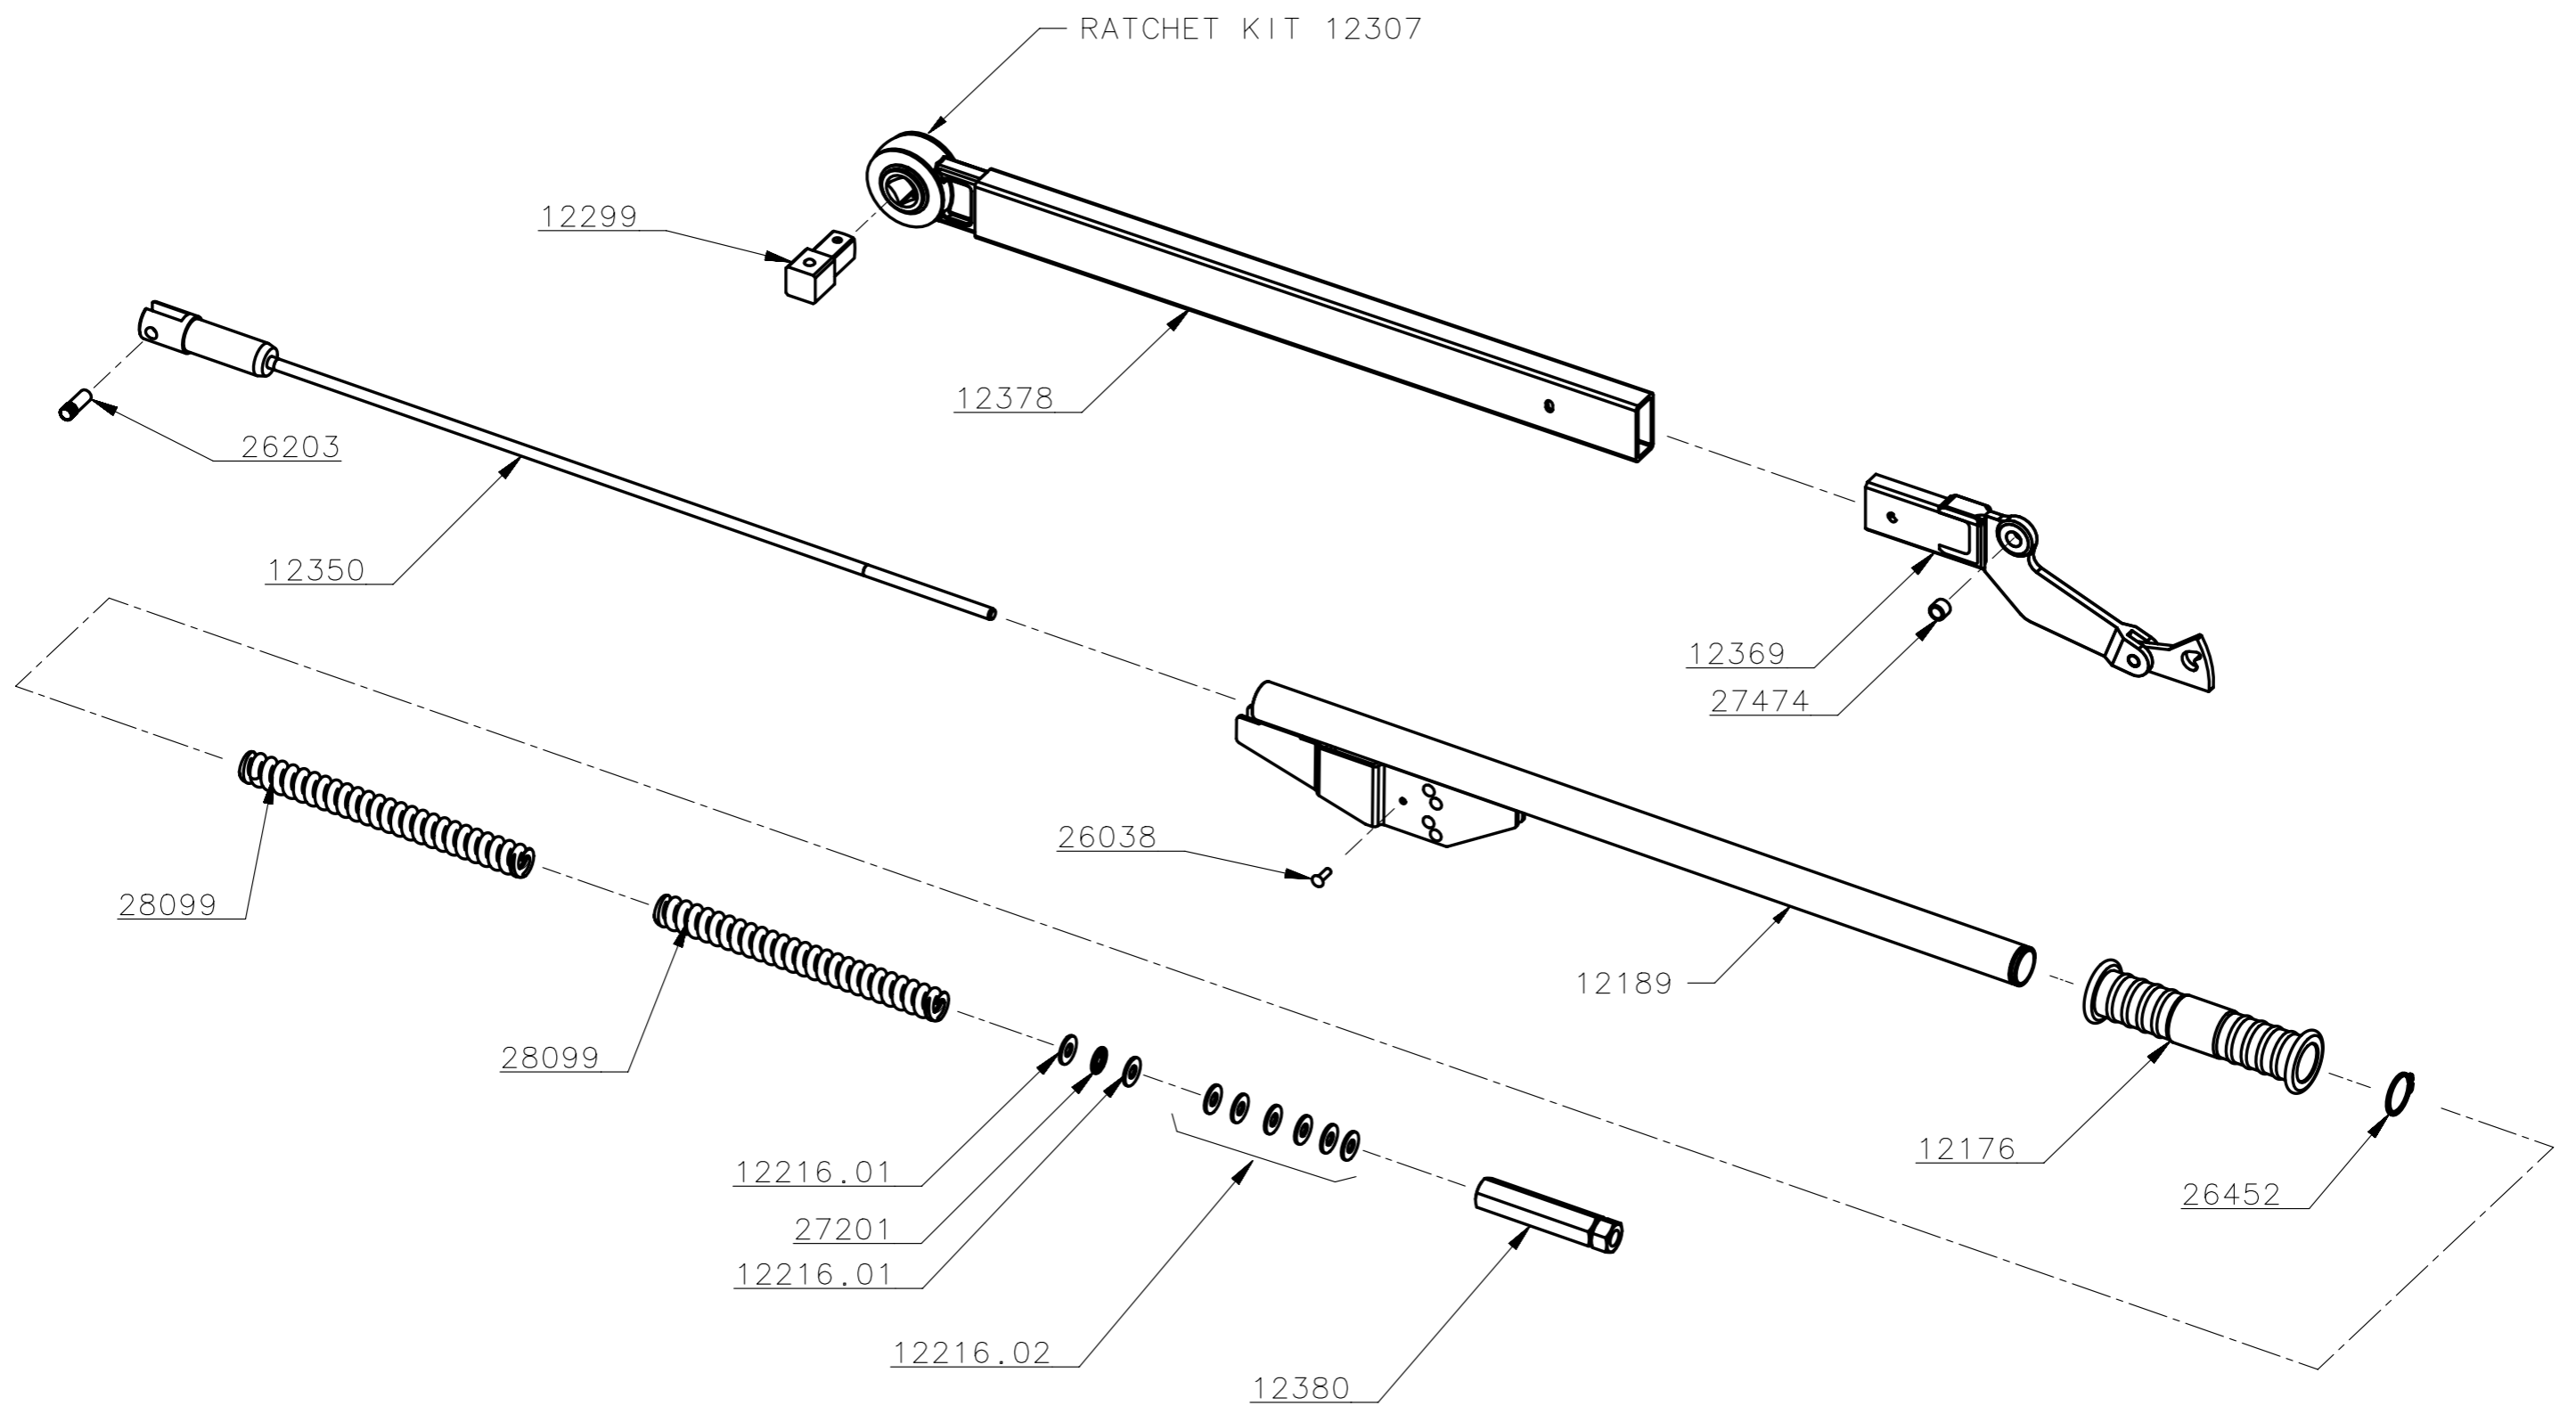

12101.01 - TW 5R ADJ 1" SQUARE DRIVE SPLIT

THRUST WASHER SPARES KIT 12355

12299	1	SQ DRIVE ASSY 1 GEDORE
26452	1	30MM EXT CIRCLIP TO DIN 471
12350	1	3AR 4R 4AR 5R PLUNGER & ROD WELDED ASSY
12378	1	LEVER ARM ASSY FOR 5R SPLIT INDUSTRIAL
26203	1	KNURLED PIN FOR IND. PLUNGER TO FORK END
12380	1	INDUSTRIAL ADJUSTING NUT
27201	1	BRG THRUST NEEDLE ROLLER TORRINGTON NO NTA613
12369	1	RECT SPIGOT FORK END ASSY
12216.01	2	HARDENED THRUST WASHER
28099	2	BREAK BACK COMPRESSION SPRING
12216.02	6	WASHER 3/8 WHIT BR STEEL
12176	1	BLACK PLASTIC HANDLE FOR INDUSTRIAL TORQUE WRENCH
26038	1	RIVET OV.HD.3/16 SHK.x5/8
12189	1	BODY ASSY STANDARD IND
27474	1	BRG BUSH 3/8x1/2x10.3mm LONG
Part No	Qty	Description