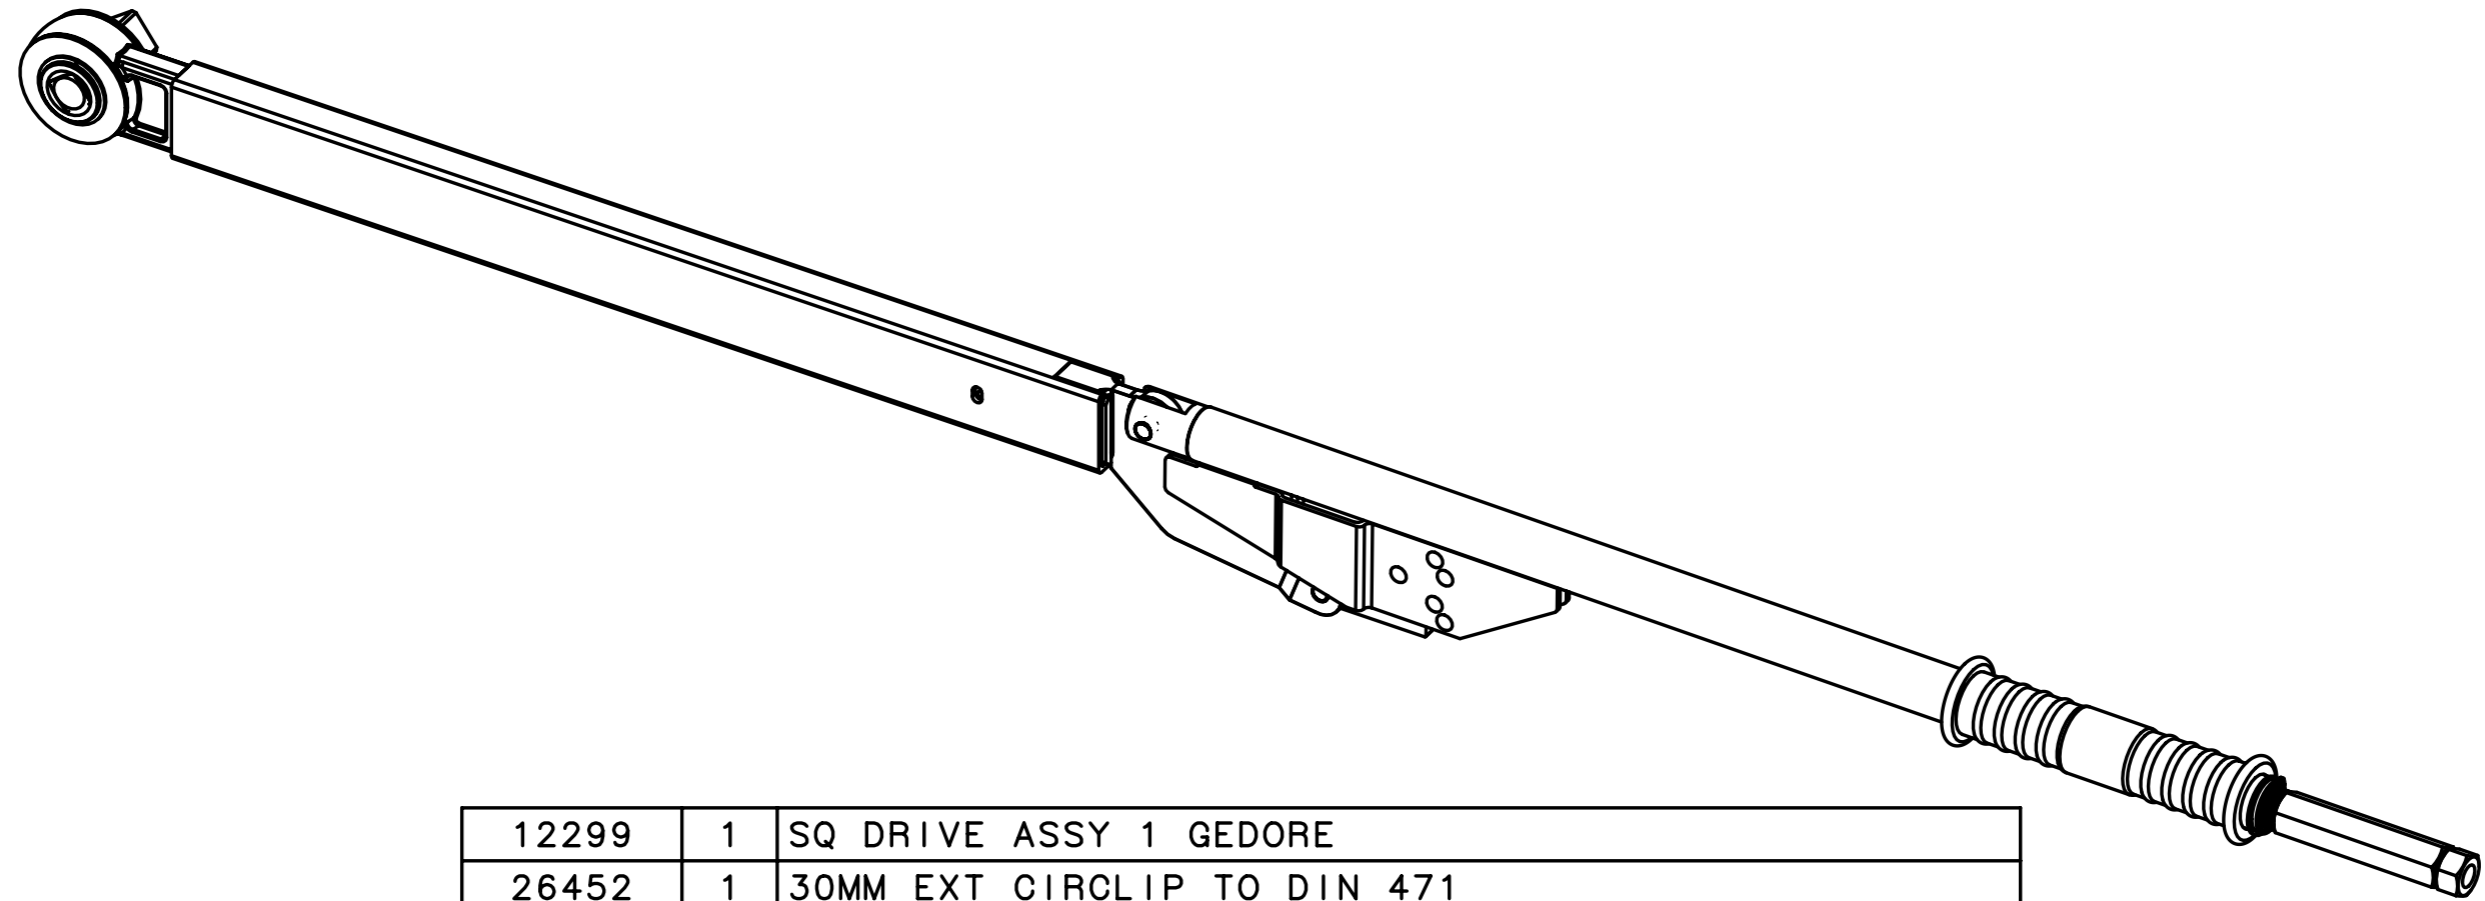

# 12101.01 - TW 5R ADJ 1" SQUARE DRIVE SPLIT

THRUST WASHER SPARES KIT 12355

12299	1	SQ DRIVE ASSY 1 GEDORE
26452	1	30MM EXT CIRCLIP TO DIN 471
12350	1	3AR 4R 4AR 5R PLUNGER & ROD WELDED ASSY
12378	1	LEVER ARM ASSY FOR 5R SPLIT INDUSTRIAL
26203	1	KNURLED PIN FOR IND. PLUNGER TO FORK END
12380	1	INDUSTRIAL ADJUSTING NUT
27201	1	BRG THRUST NEEDLE ROLLER TORRINGTON NO NTA613
12369	1	RECT SPIGOT FORK END ASSY
12216.01	2	HARDENED THRUST WASHER
28099	2	BREAK BACK COMPRESSION SPRING
12216.02	6	WASHER 3/8 WHIT BR STEEL
12176	1	BLACK PLASTIC HANDLE FOR INDUSTRIAL TORQUE WRENCH
26038	1	RIVET OV.HD.3/16 SHK.x5/8
12189	1	BODY ASSY STANDARD IND
27474	1	BRG BUSH 3/8x1/2x10.3mm LONG
Part No	Qty	Description