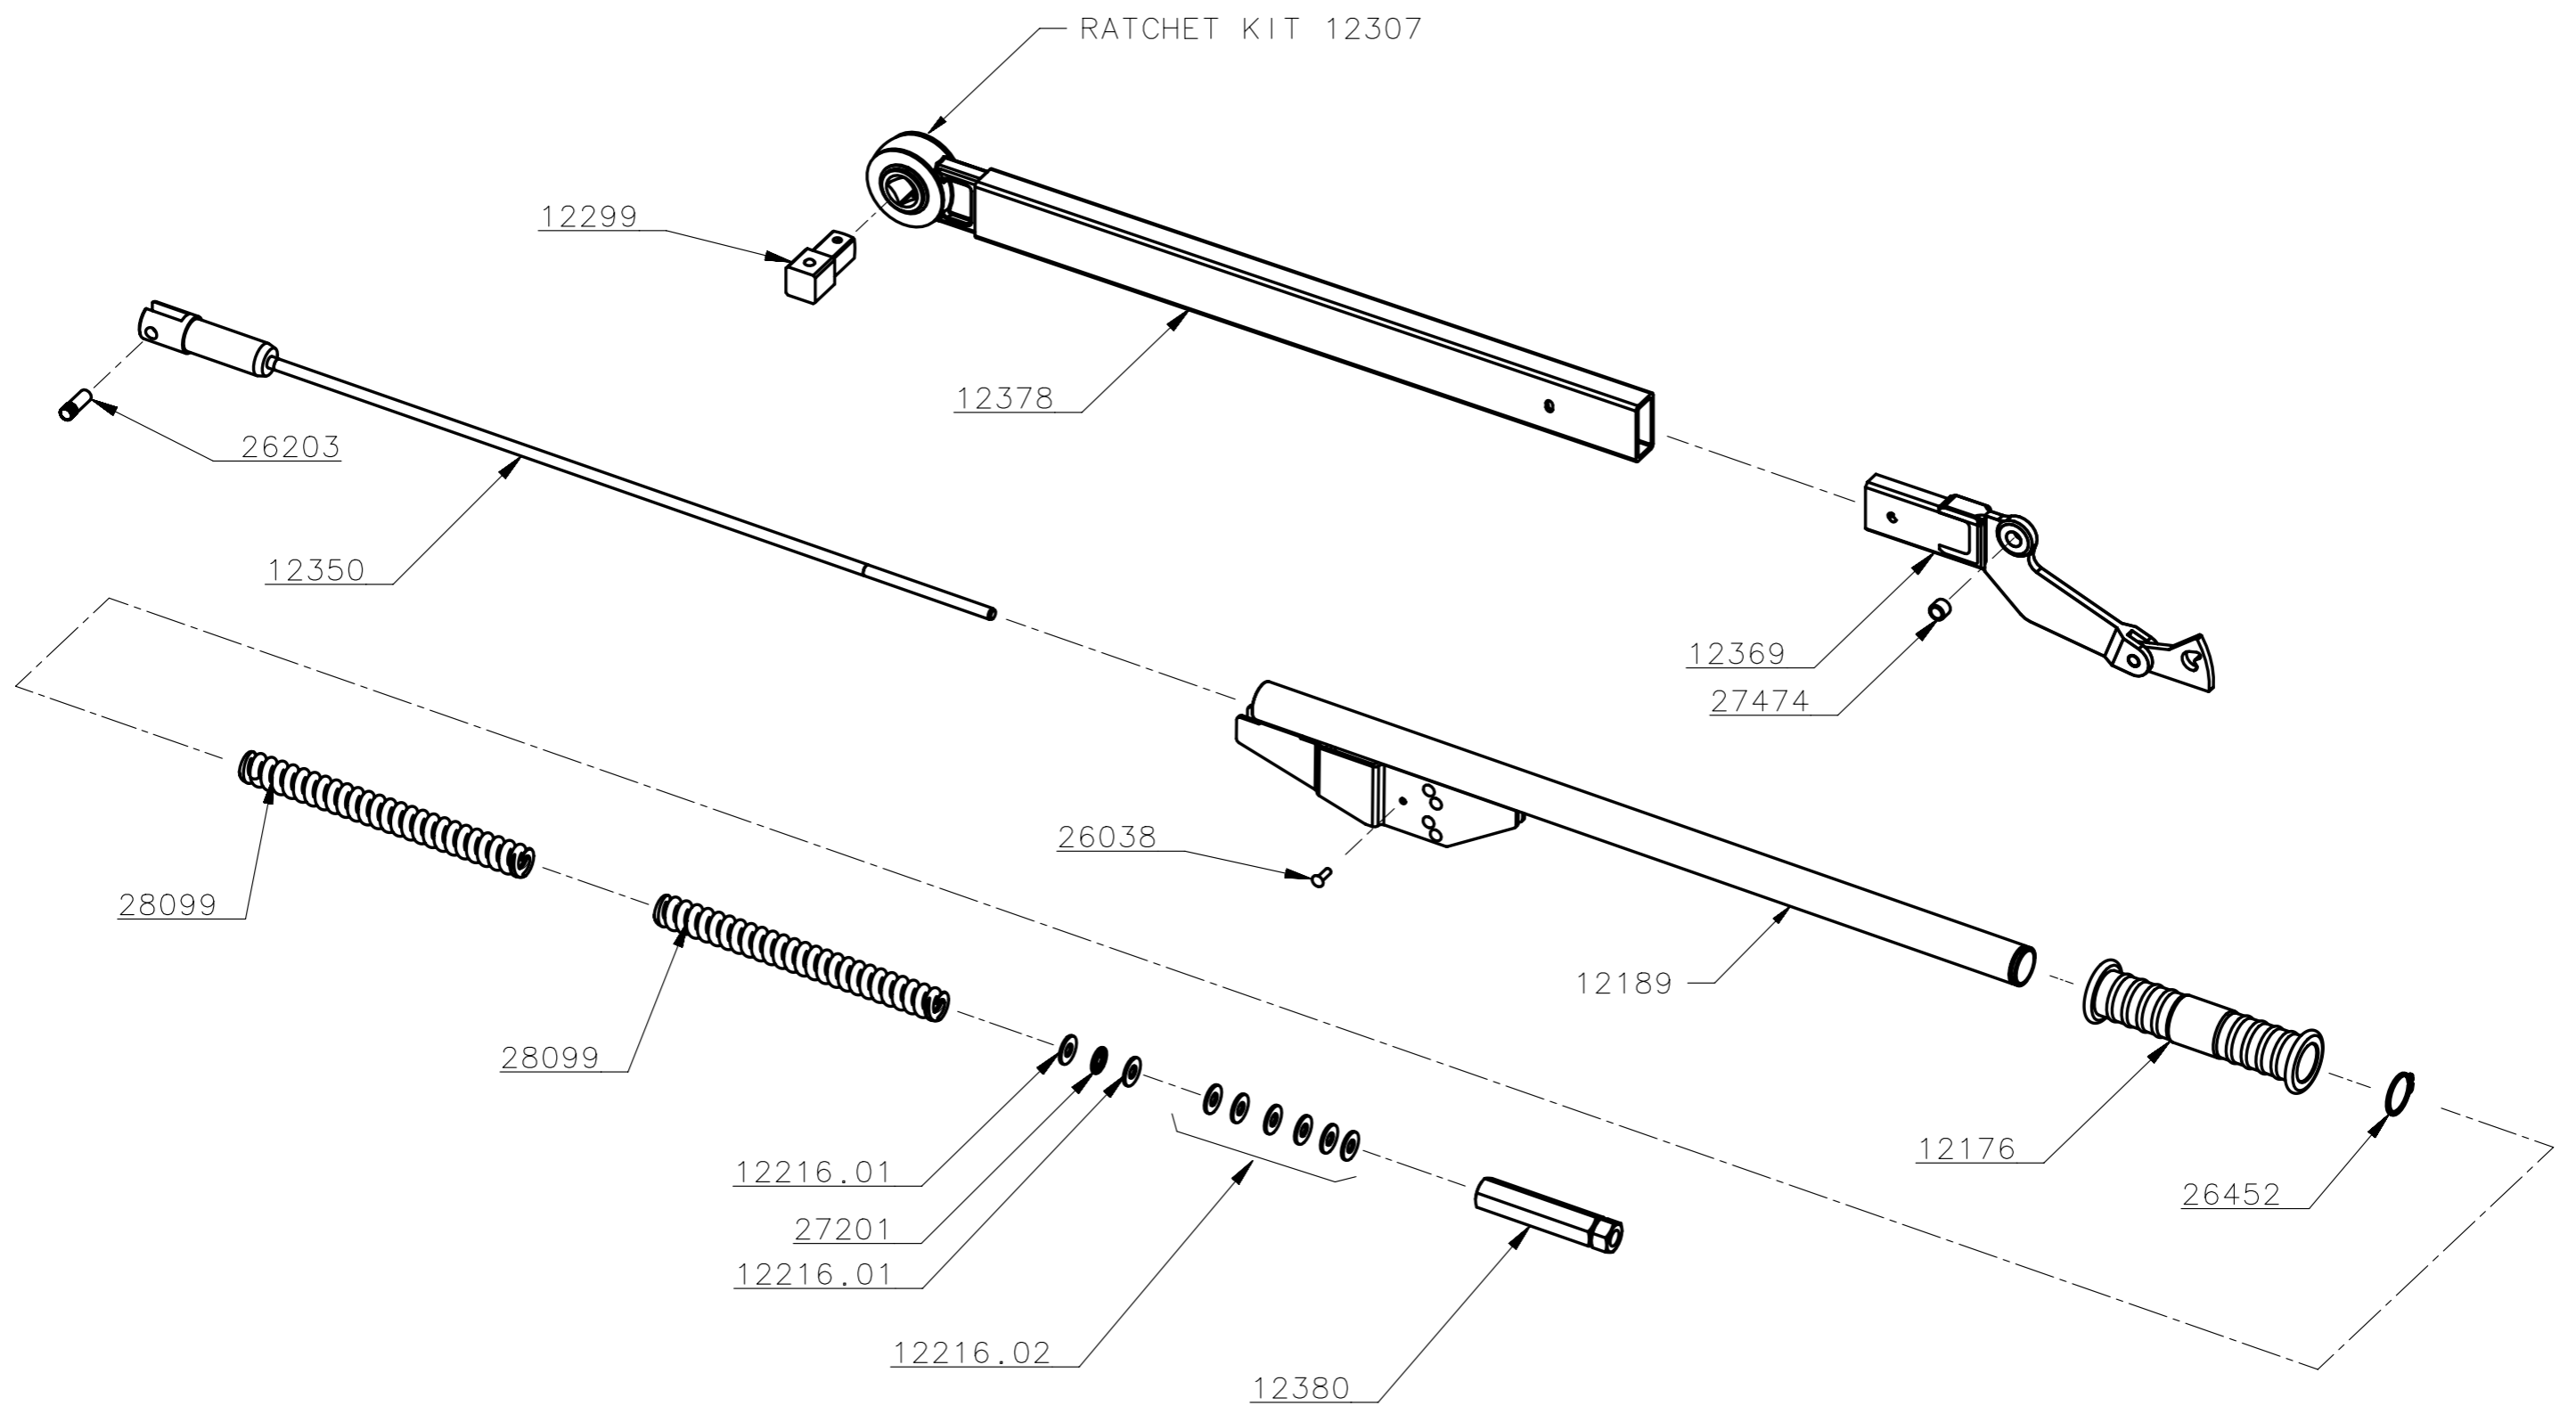

# 12101.01 - TW 5R ADJ 1" SQUARE DRIVE SPLIT

THRUST WASHER SPARES KIT 12355

12299	1	SQ DRIVE ASSY 1 GEDORE
26452	1	30MM EXT CIRCLIP TO DIN 471
12350	1	3AR 4R 4AR 5R PLUNGER & ROD WELDED ASSY
12378	1	LEVER ARM ASSY FOR 5R SPLIT INDUSTRIAL
26203	1	KNURLED PIN FOR IND. PLUNGER TO FORK END
12380	1	INDUSTRIAL ADJUSTING NUT
27201	1	BRG THRUST NEEDLE ROLLER TORRINGTON NO NTA613
12369	1	RECT SPIGOT FORK END ASSY
12216.01	2	HARDENED THRUST WASHER
28099	2	BREAK BACK COMPRESSION SPRING
12216.02	6	WASHER 3/8 WHIT BR STEEL
12176	1	BLACK PLASTIC HANDLE FOR INDUSTRIAL TORQUE WRENCH
26038	1	RIVET OV.HD.3/16 SHK.x5/8
12189	1	BODY ASSY STANDARD IND
27474	1	BRG BUSH 3/8x1/2x10.3mm LONG
Part No	Qty	Description