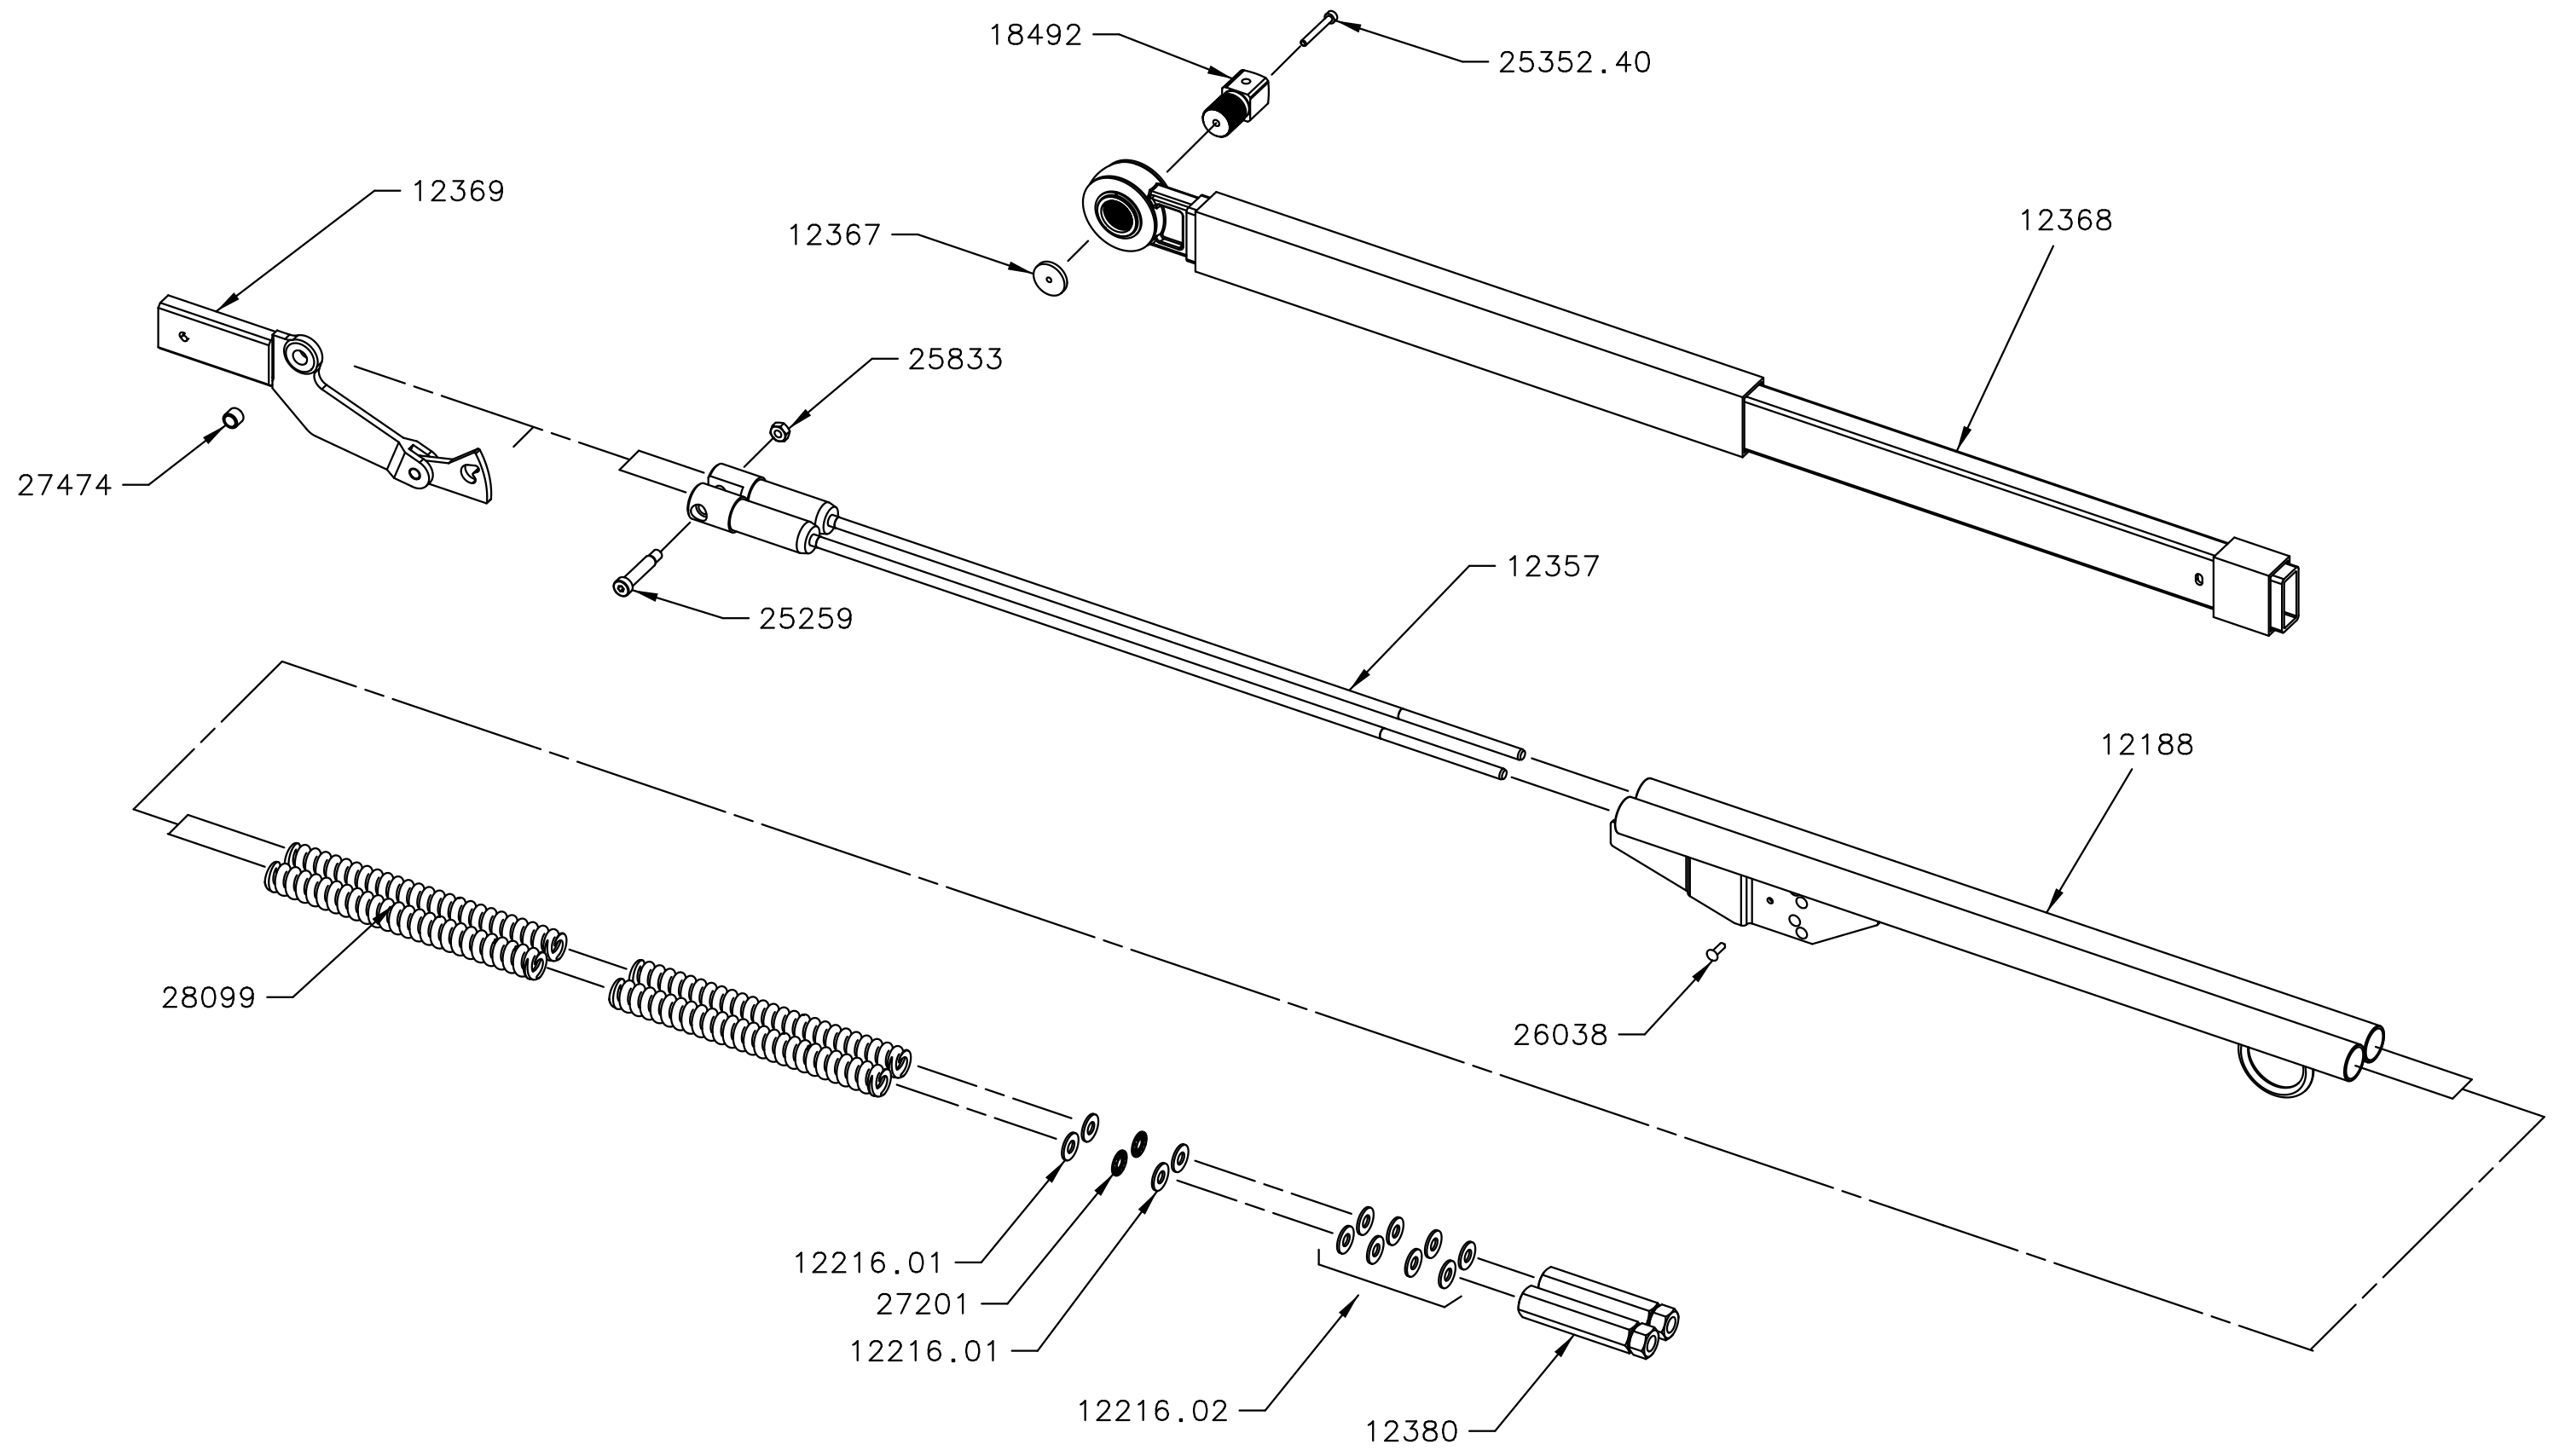

12100 - TW 6R ADJ 1" SQUARE DRIVE

THRUST WASHER SPARES KIT 12355 INCLUDES: 2 OFF 12216.01
1 OFF 27201

12100 - TW 6R ADJ 1" SQUARE DRIVE

12188	1	BODY ASSY 5AR
12216.01	4	HARDENED THRUST WASHER
12216.02	8	WASHER 3/8 WHIT BR STEEL
12357	2	5AR PLUNGER & ROD WELDED ASSY
12367	1	SQUARE RETENTION PLATE
12368	1	LEVER ARM ASSY 6R SPLIT
12369	1	RECT SPIGOT FORK END ASSY
12380	2	INDUSTRIAL ADJUSTING NUT
18492	1	20 DP 1 IN. REPLACEABLE SQUARE 48 DP
25259	1	SCR SHLD SKT 5/16BSW 1.1/2 LG
25352.40	1	M5 X 40 SCS
25833	1	NUT 5/16 BSW STD
26038	1	RIVET OV.HD.3/16 SHK.x5/8
27201	2	BRG THRUST NEEDLE ROLLER TORRINGTON NO NTA613
27474	1	BRG BUSH 3/8x1/2x10.3mm LONG
28099	4	BREAK BACK COMPRESSION SPRING
Part No	Qty	Description

THRUST WASHER SPARES KIT 12355 INCLUDES: 2 OFF 12216.01
1 OFF 27201