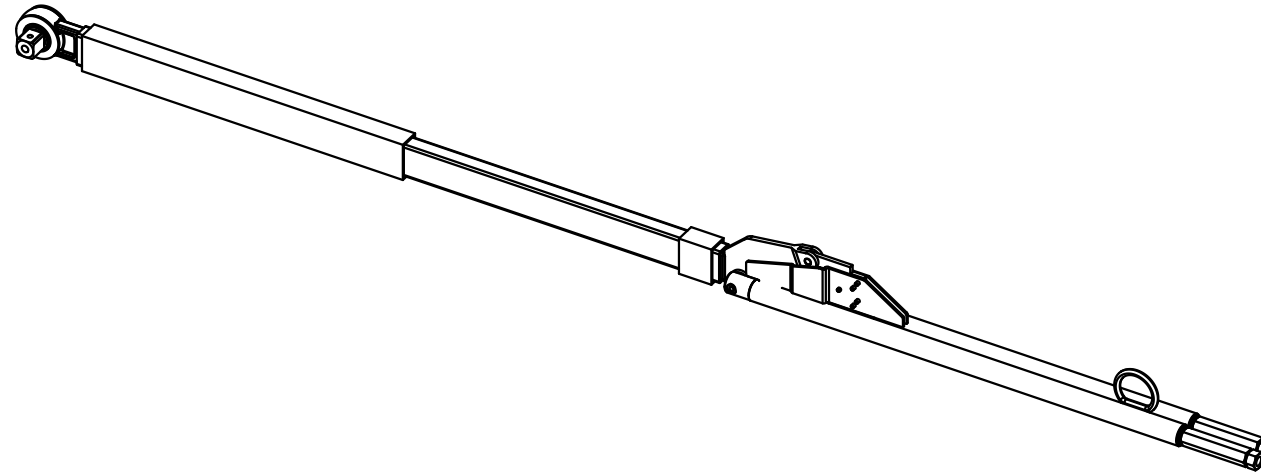

12100 - TW 6R ADJ 1" SQUARE DRIVE

THRUST WASHER SPARES KIT 12355 INCLUDES: 2 OFF 12216.01
1 OFF 27201

12100 - TW 6R ADJ 1" SQUARE DRIVE

12188	1	BODY ASSY 5AR
12216.01	4	HARDENED THRUST WASHER
12216.02	8	WASHER 3/8 WHIT BR STEEL
12357	2	5AR PLUNGER & ROD WELDED ASSY
12367	1	SQUARE RETENTION PLATE
12368	1	LEVER ARM ASSY 6R SPLIT
12369	1	RECT SPIGOT FORK END ASSY
12380	2	INDUSTRIAL ADJUSTING NUT
18492	1	20 DP 1 IN. REPLACEABLE SQUARE 48 DP
25259	1	SCR SHLD SKT 5/16BSW 1.1/2 LG
25352.40	1	M5 X 40 SCS
25833	1	NUT 5/16 BSW STD
26038	1	RIVET OV.HD.3/16 SHK.x5/8
27201	2	BRG THRUST NEEDLE ROLLER TORRINGTON NO NTA613
27474	1	BRG BUSH 3/8x1/2x10.3mm LONG
28099	4	BREAK BACK COMPRESSION SPRING
Part No	Qty	Description

THRUST WASHER SPARES KIT 12355 INCLUDES: 2 OFF 12216.01
1 OFF 27201