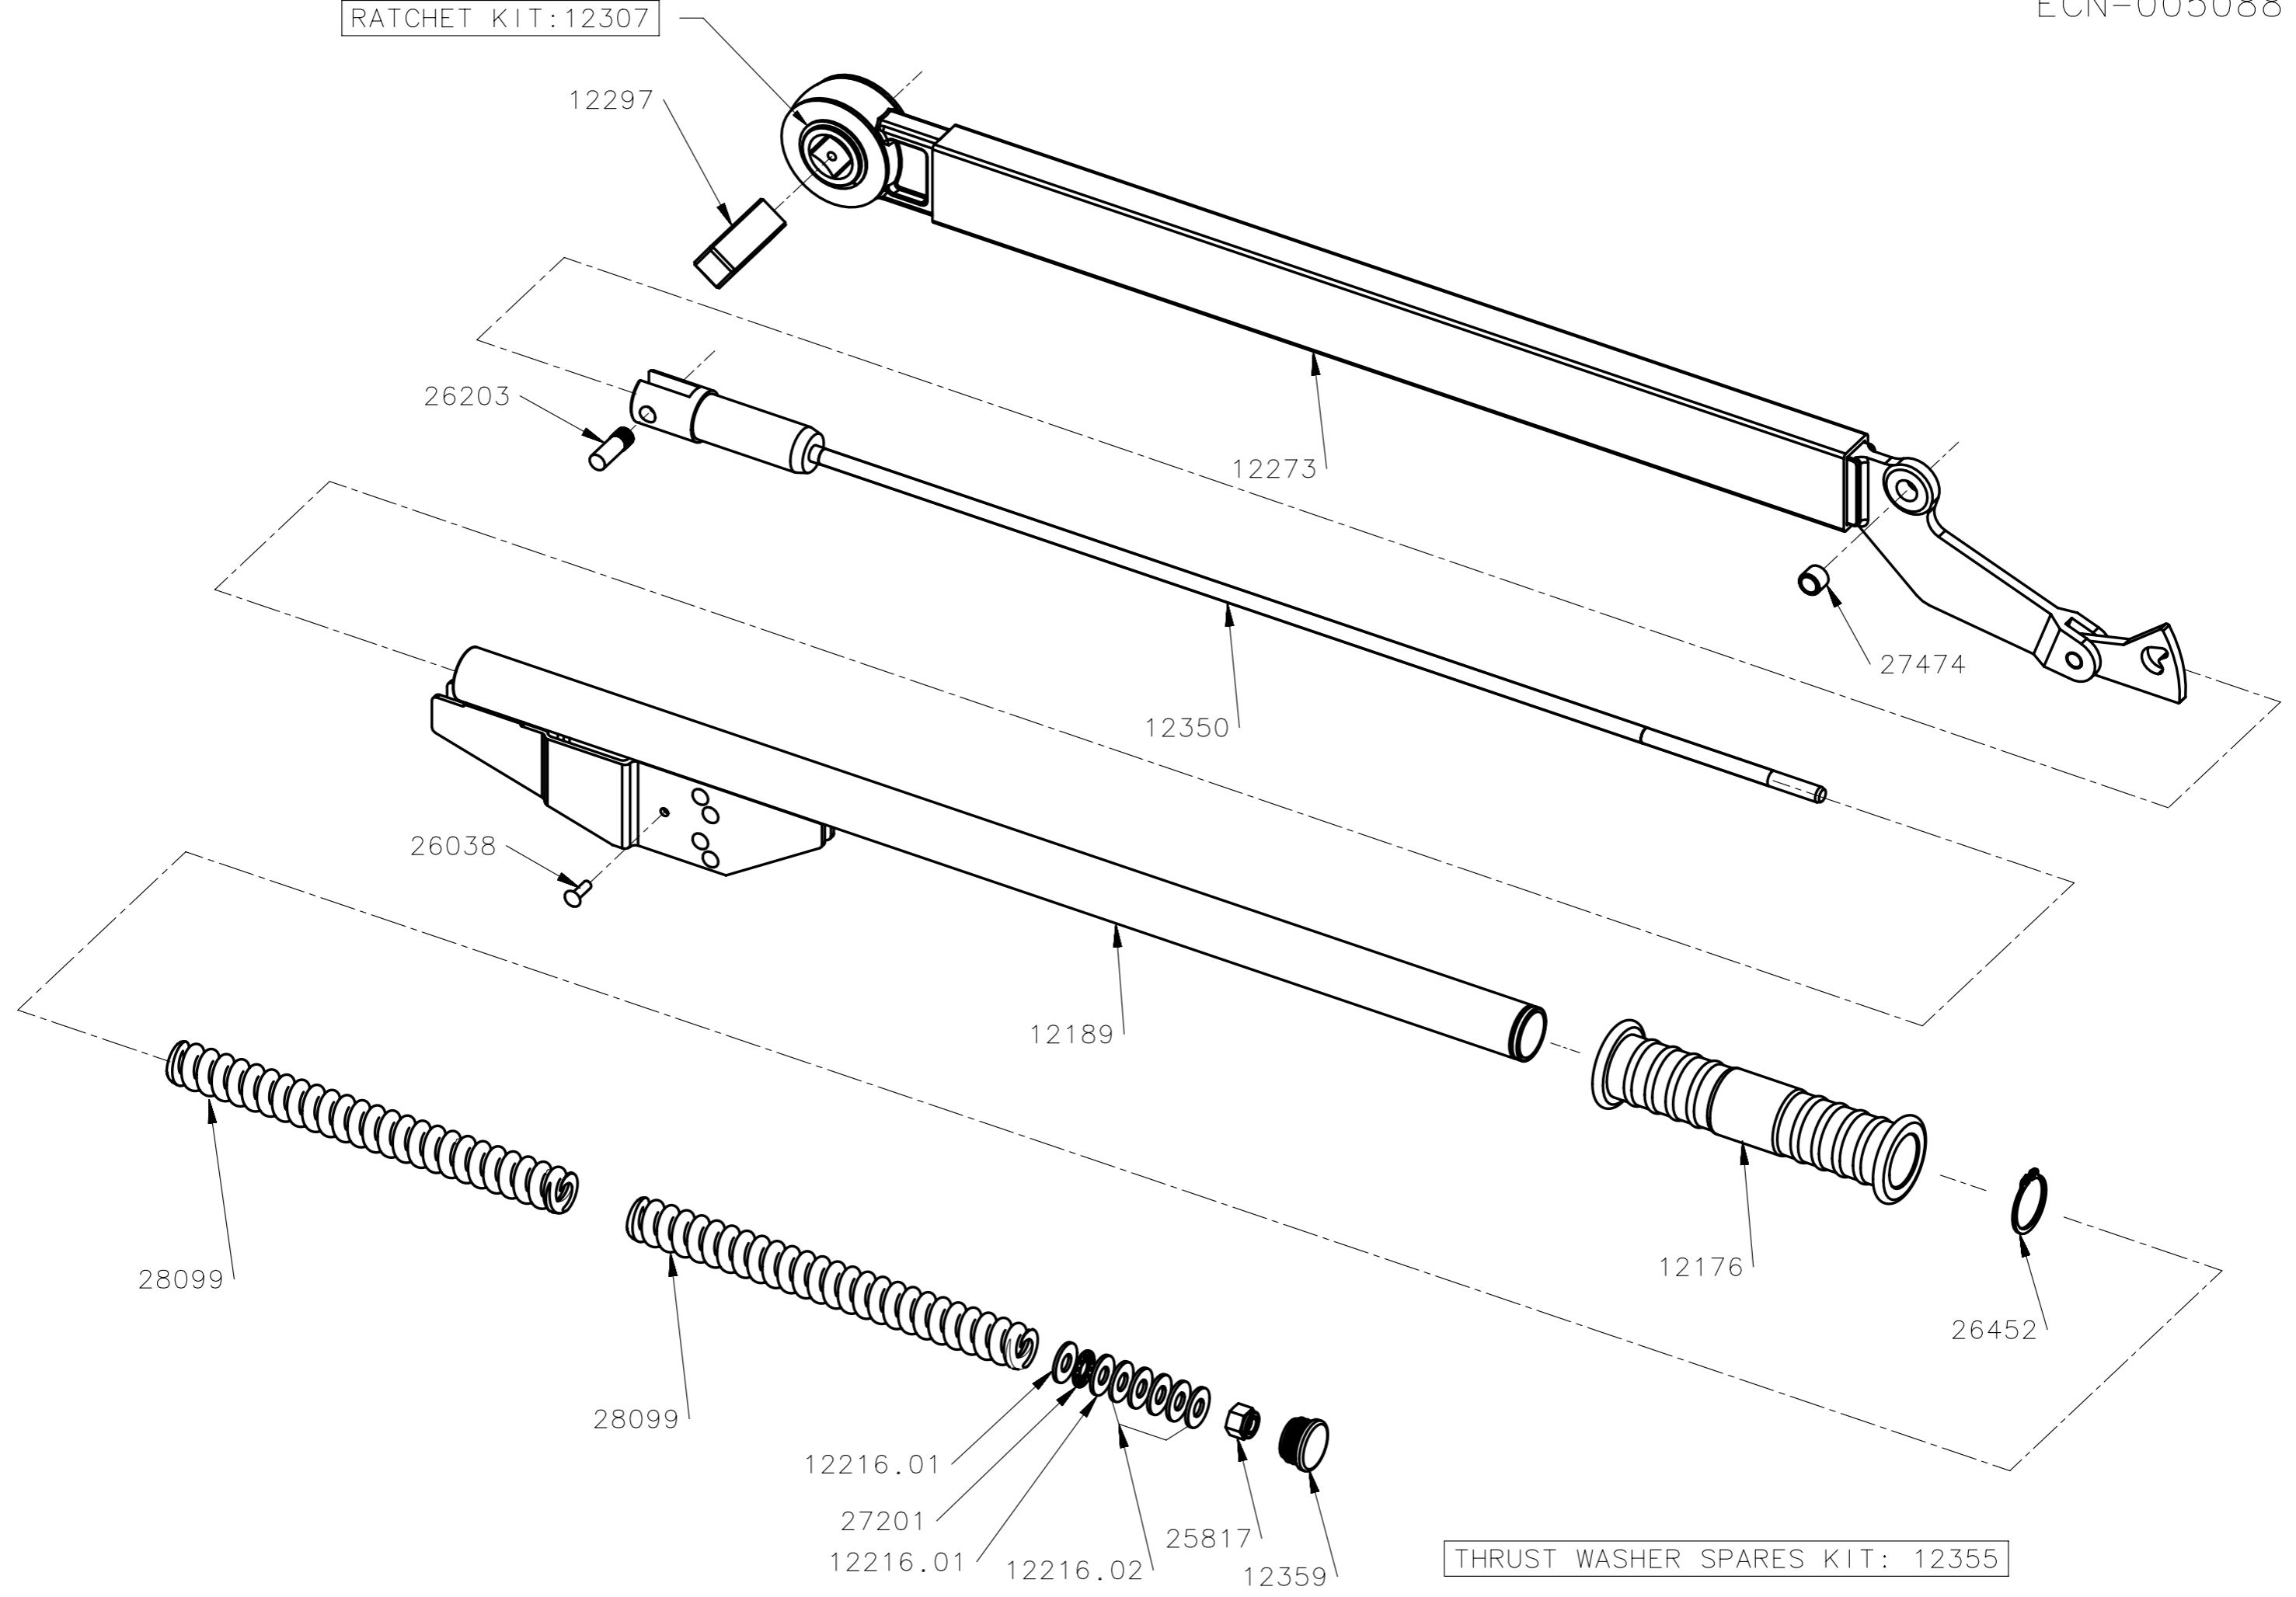

12023 - 5R 3/4" 300-1000 N.m 'P' TYPE

RATCHET KIT: 12307

THRUST WASHER SPARES KIT: 12355