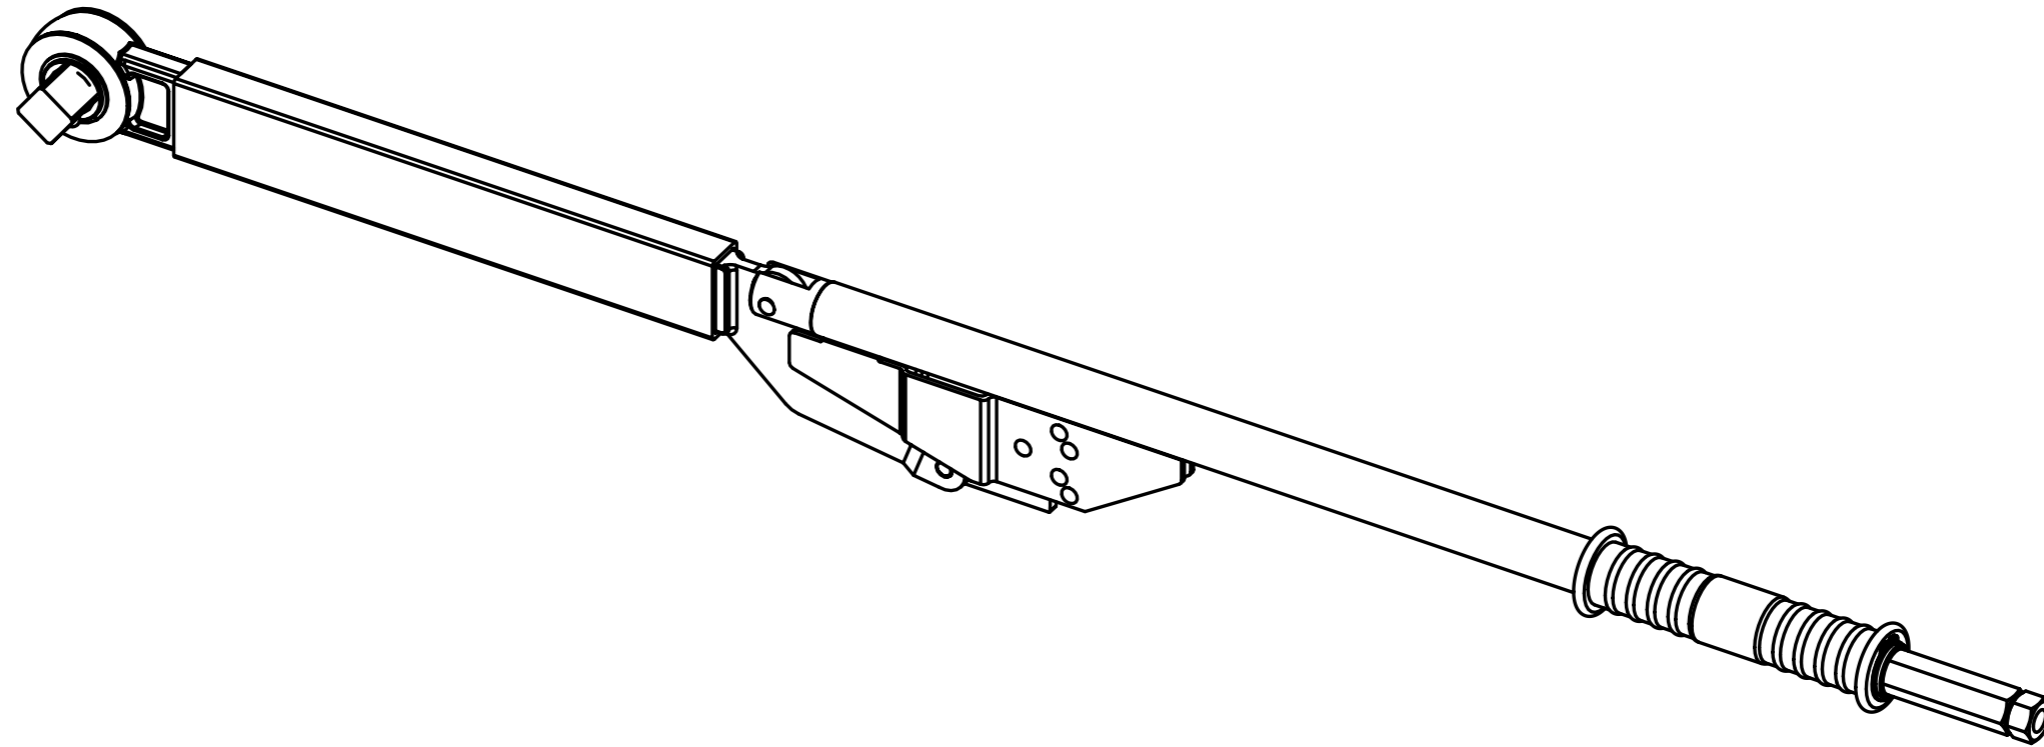

RATCHET KIT: 12307

THRUST WASHER SPARES KIT: 12355

28099	2	BREAK BACK COMPRESSION SPRING
12299	1	SQ DRIVE ASSY 1 GEDORE
26452	1	30MM EXT CIRCLIP TO DIN 471
26038	1	RIVET OV.HD.3/16 SHK.x5/8
12350	1	3AR 4R 4AR 5R PLUNGER & ROD WELDED ASSY
12176	1	BLACK PLASTIC HANDLE FOR INDUSTRIAL TORQUE WRENCH
12216.01	2	HARDENED THRUST WASHER
12354	1	LVR ARM ASSY 4AR FW RAT
26203	1	KNURLED PIN FOR IND. PLUNGER TO FORK END
27201	1	BRG THRUST NEEDLE ROLLER TORRINGTON NO NTA613
27474	1	BRG BUSH 3/8x1/2x10.3mm LONG
12189	1	BODY ASSY STANDARD IND
12380	1	INDUSTRIAL ADJUSTING NUT
12216.02	5	WASHER 3/8 WHIT BR STEEL
Part No	Qty	Description