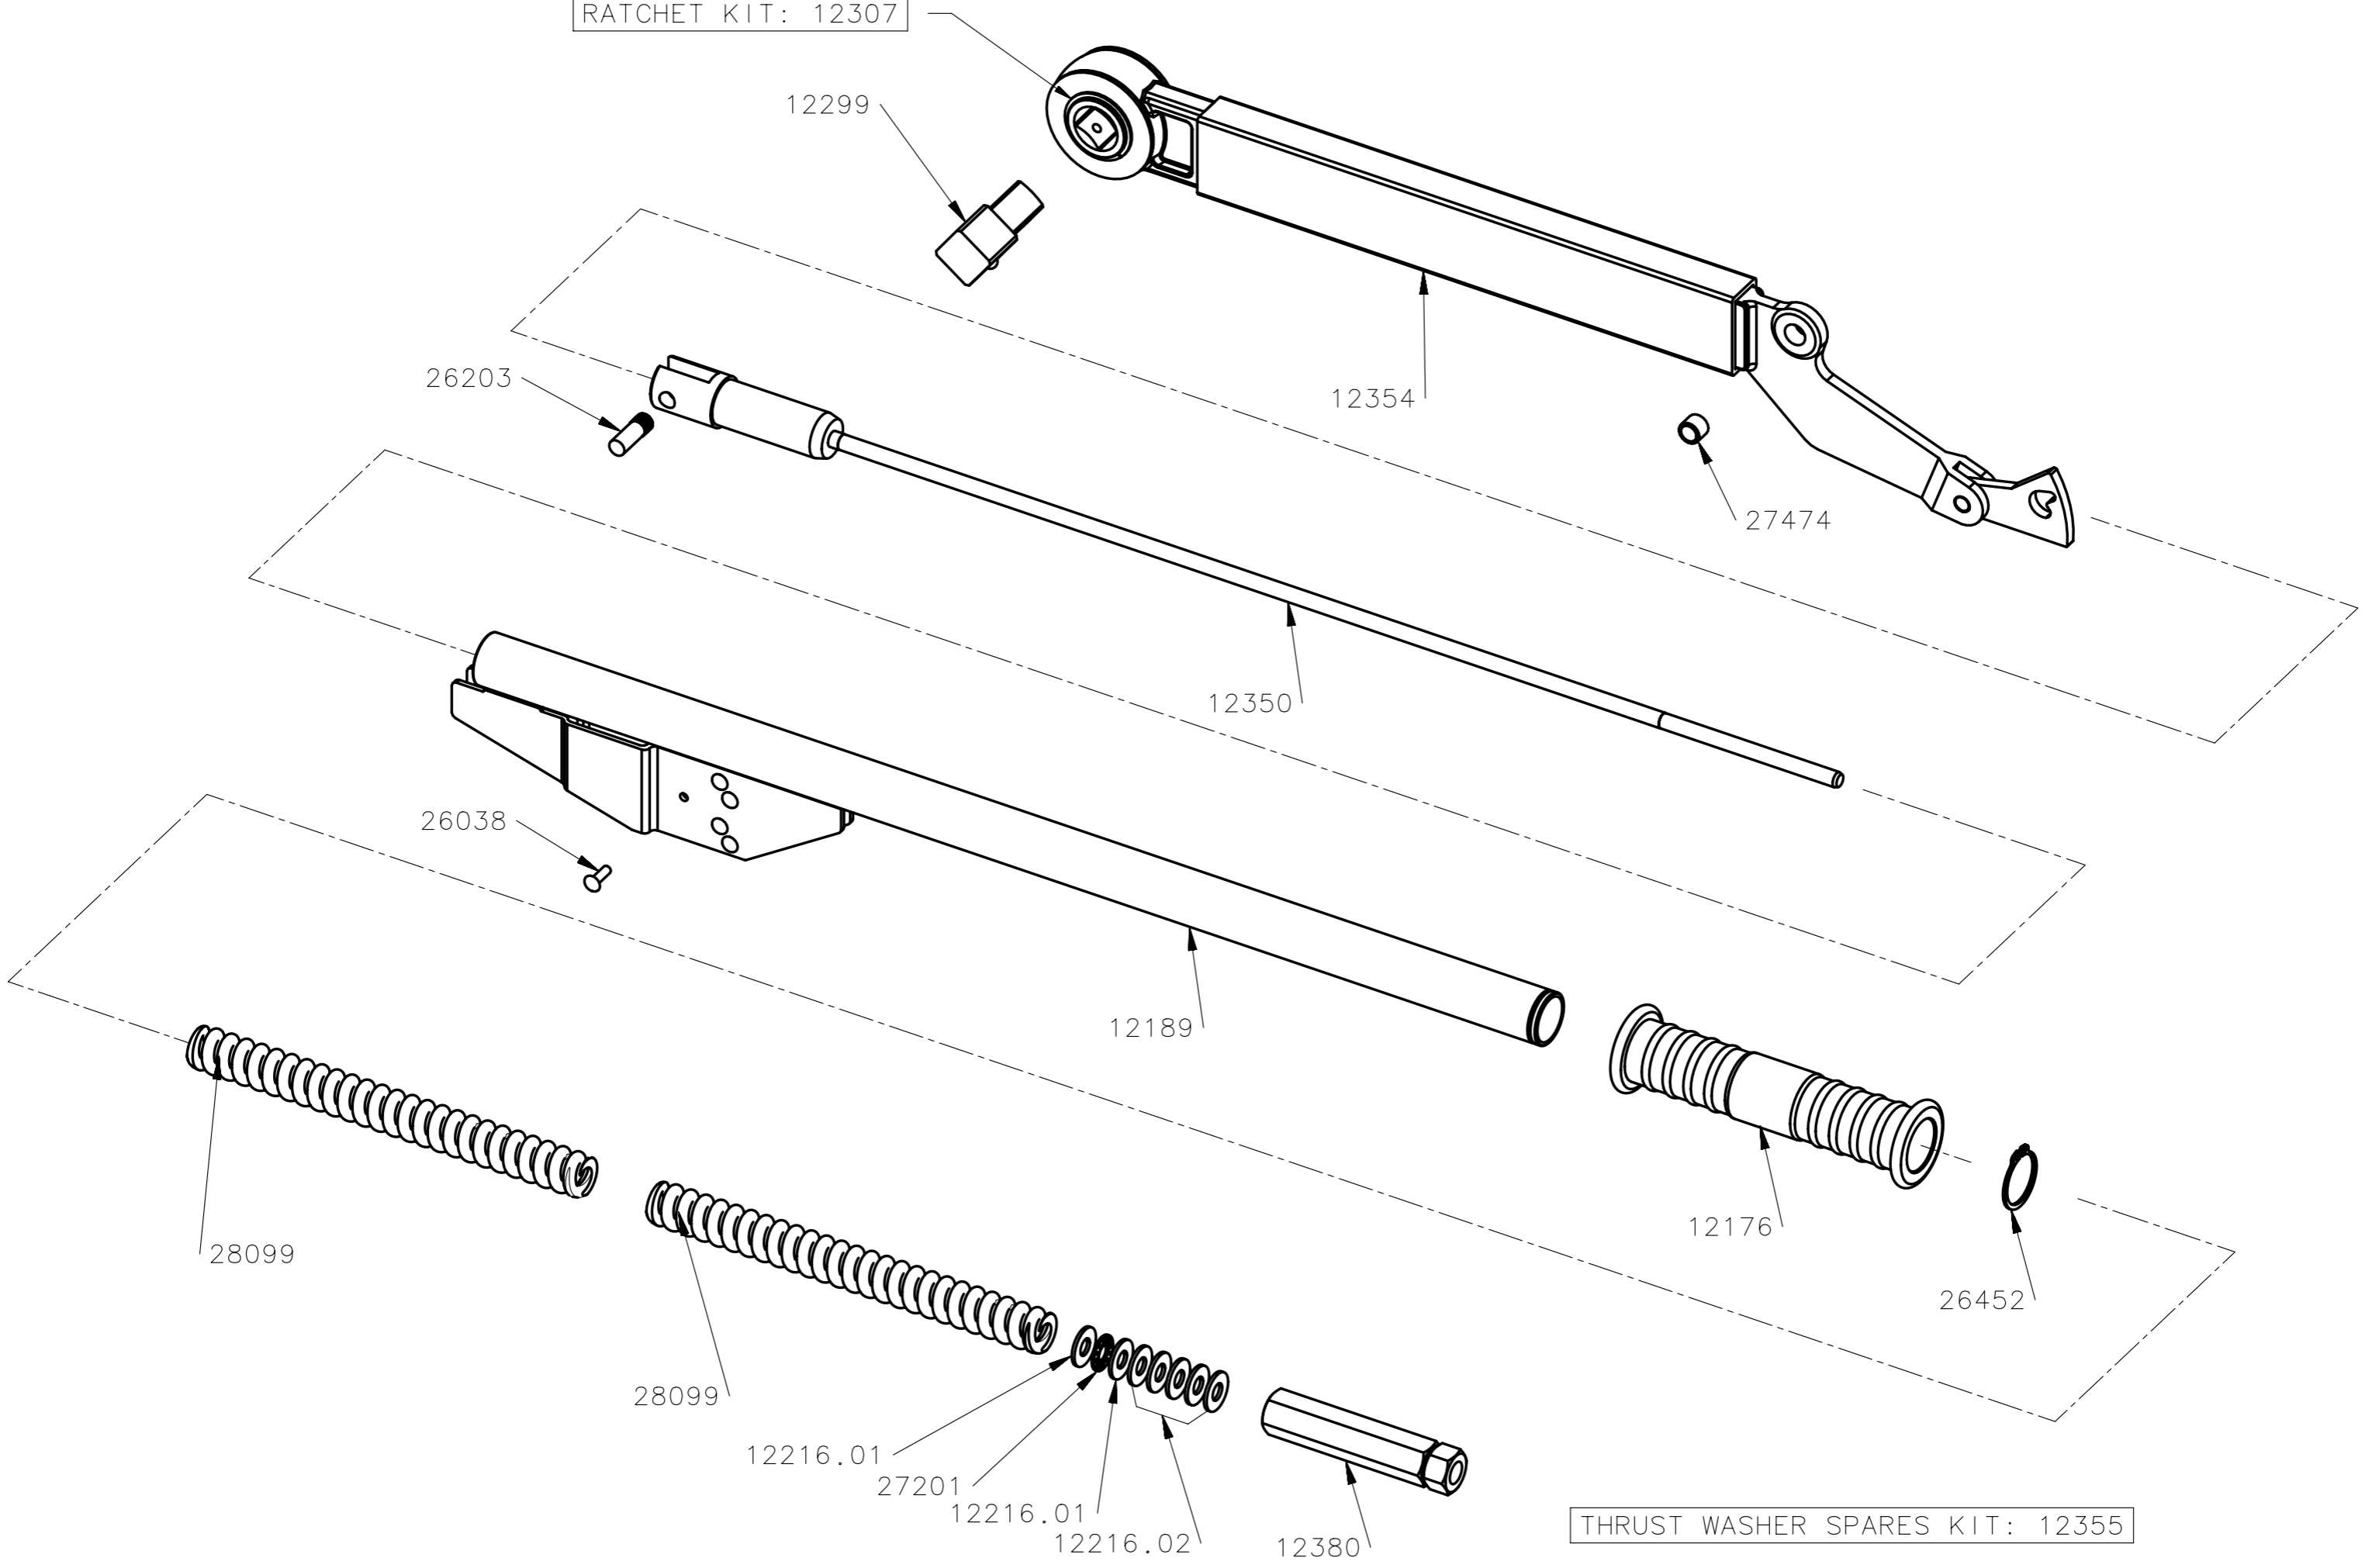

RATCHET KIT: 12307

THRUST WASHER SPARES KIT: 12355

28099	2	BREAK BACK COMPRESSION SPRING
12299	1	SQ DRIVE ASSY 1 GEDORE
26452	1	30MM EXT CIRCLIP TO DIN 471
26038	1	RIVET OV.HD.3/16 SHK.x5/8
12350	1	3AR 4R 4AR 5R PLUNGER & ROD WELDED ASSY
12176	1	BLACK PLASTIC HANDLE FOR INDUSTRIAL TORQUE WRENCH
12216.01	2	HARDENED THRUST WASHER
12354	1	LVR ARM ASSY 4AR FW RAT
26203	1	KNURLED PIN FOR IND. PLUNGER TO FORK END
27201	1	BRG THRUST NEEDLE ROLLER TORRINGTON NO NTA613
27474	1	BRG BUSH 3/8x1/2x10.3mm LONG
12189	1	BODY ASSY STANDARD IND
12380	1	INDUSTRIAL ADJUSTING NUT
12216.02	5	WASHER 3/8 WHIT BR STEEL
Part No	Qty	Description