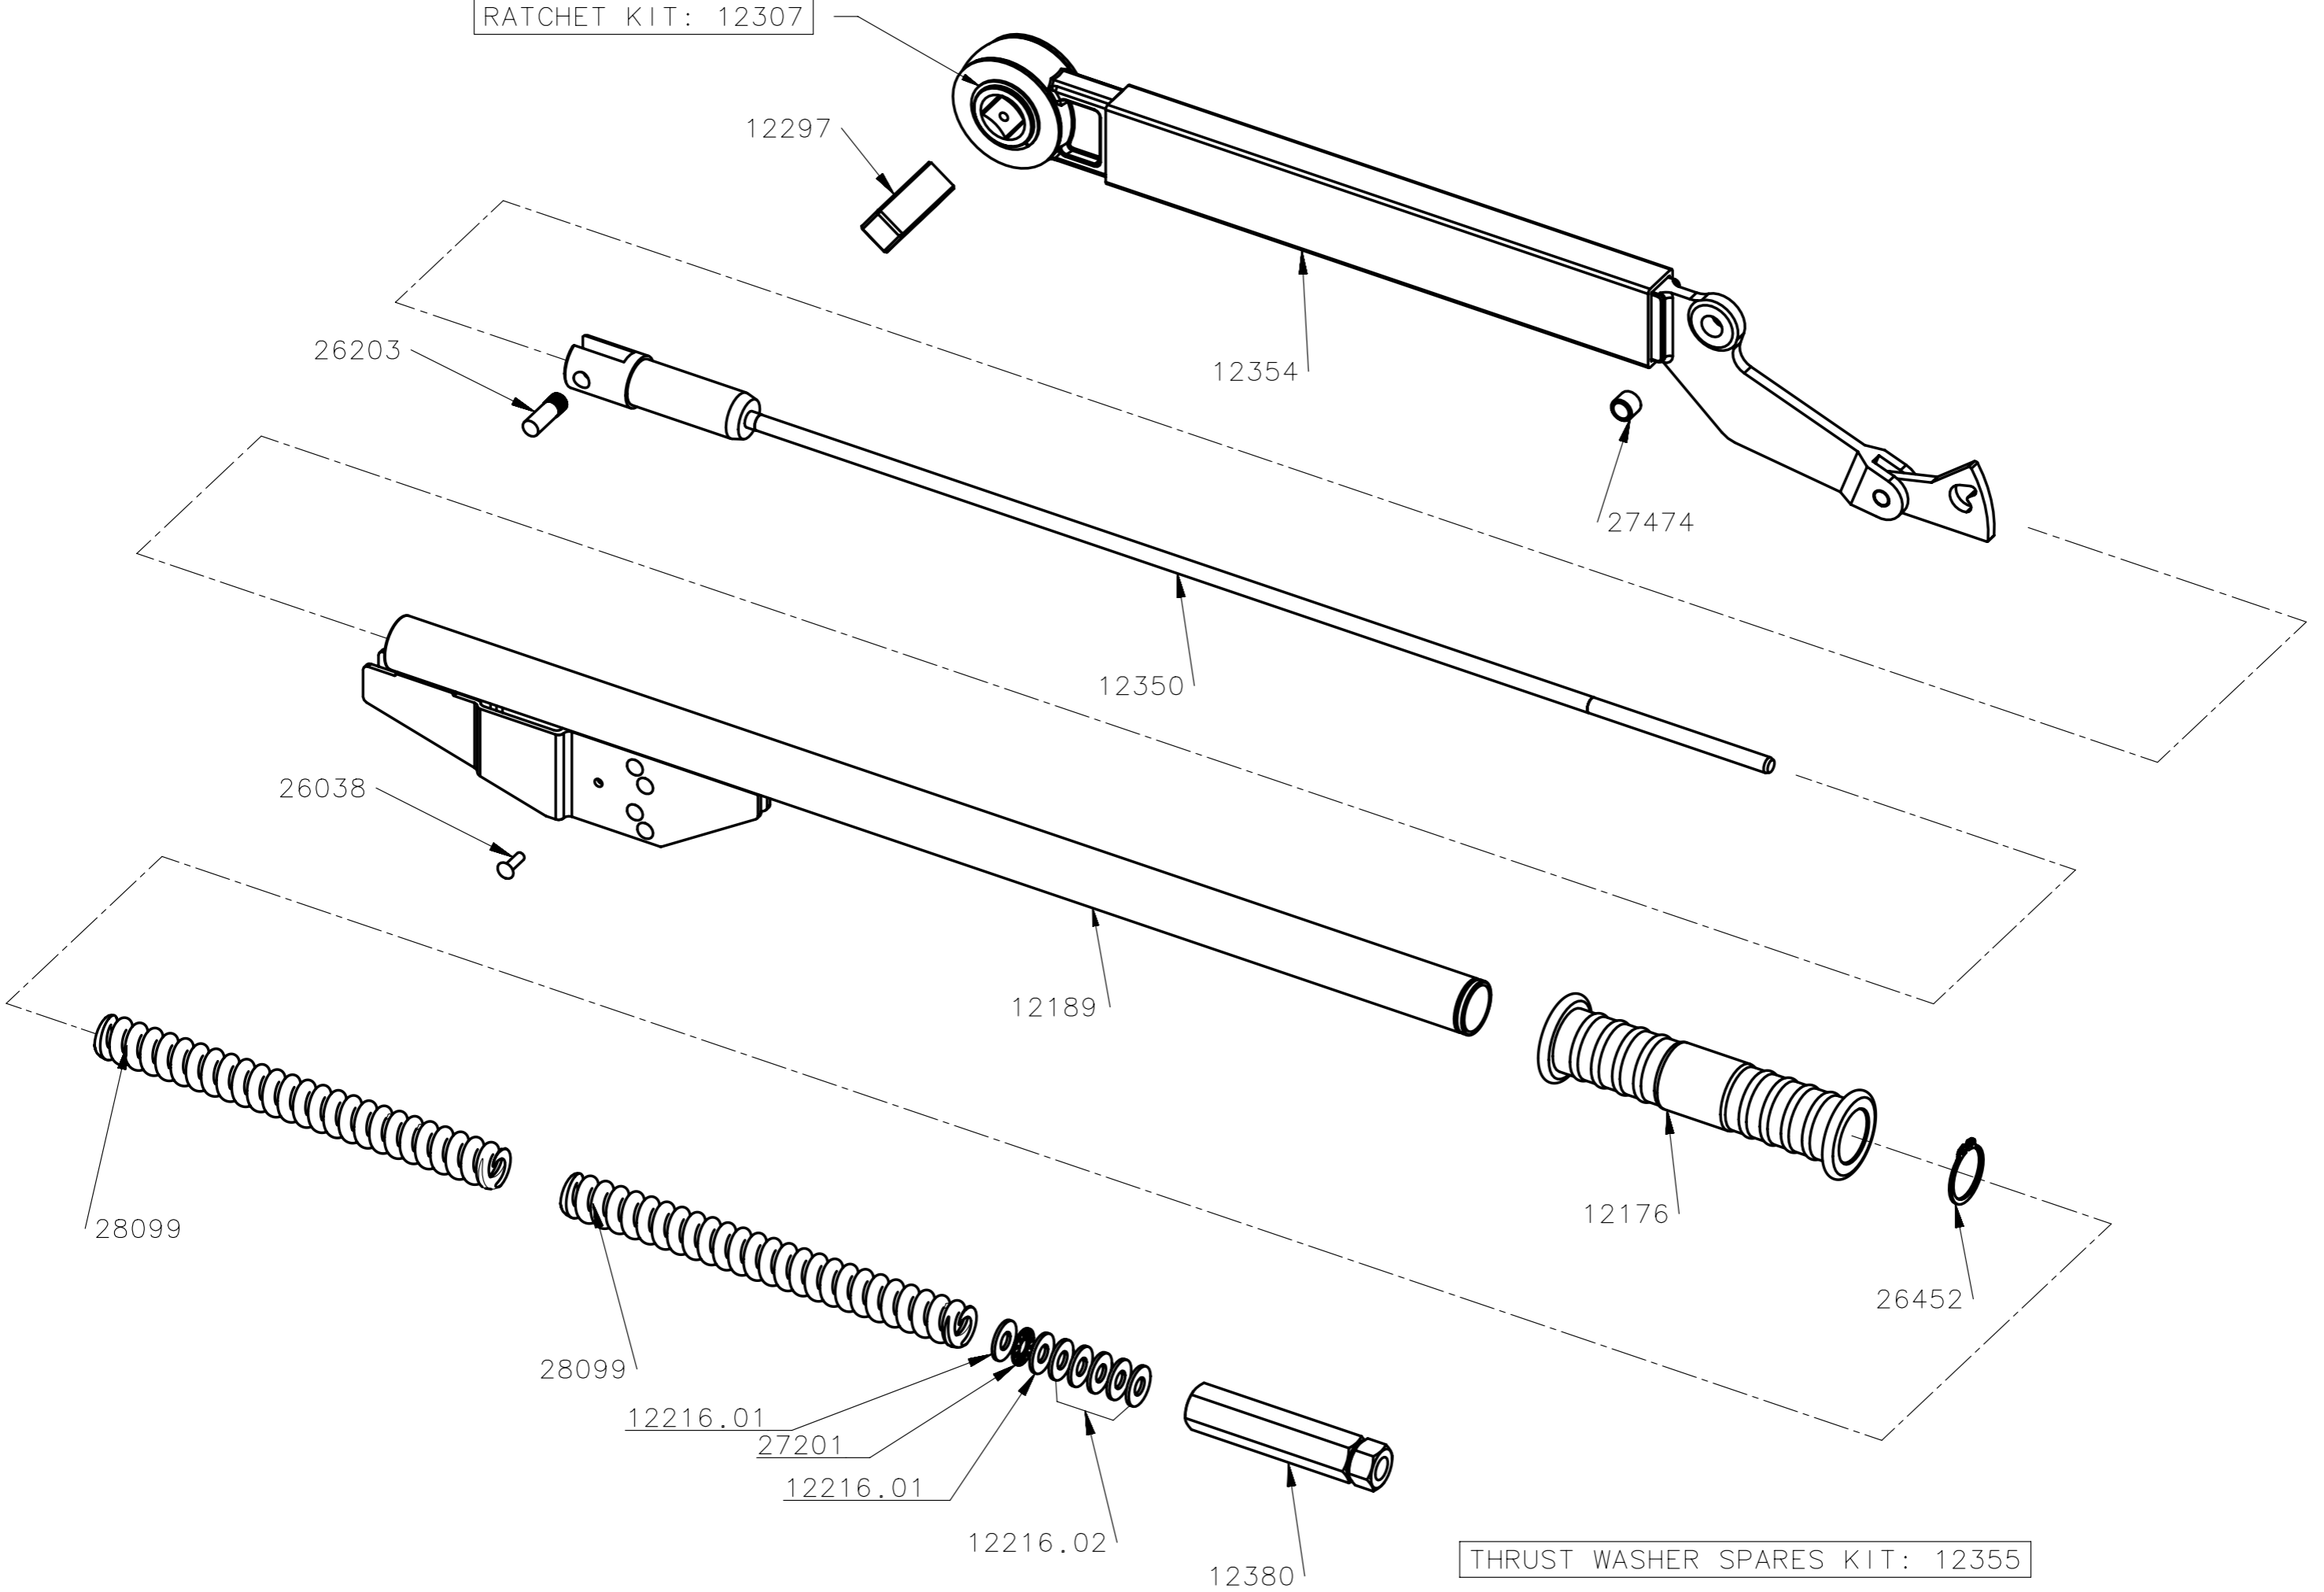

# 12007 - 4AR 3/4" SQ. DR. 200-800 N.m

RATCHET KIT: 12307

THRUST WASHER SPARES KIT: 12355

28099	2	BREAK BACK COMPRESSION SPRING
12297	1	SQ DR ASSY 3/4 IRH 4507 50-140
26038	1	RIVET OV.HD.3/16 SHK.x5/8
12350	1	3AR 4R 4AR 5R PLUNGER & ROD WELDED ASSY
12176	1	BLACK PLASTIC HANDLE FOR INDUSTRIAL TORQUE WRENCH
12216.01	2	HARDENED THRUST WASHER
12216.02	5	WASHER 3/8 WHIT BR STEEL
12354	1	LVR ARM ASSY 4AR FW RAT
26203	1	KNURLED PIN FOR IND. PLUNGER TO FORK END
27201	1	BRG THRUST NEEDLE ROLLER TORRINGTON NO NTA613
27474	1	BRG BUSH 3/8x1/2x10.3mm LONG
12189	1	BODY ASSY STANDARD IND
12380	1	INDUSTRIAL ADJUSTING NUT
26452	1	30MM EXT CIRCLIP TO DIN 471
Part No	Qty	Description