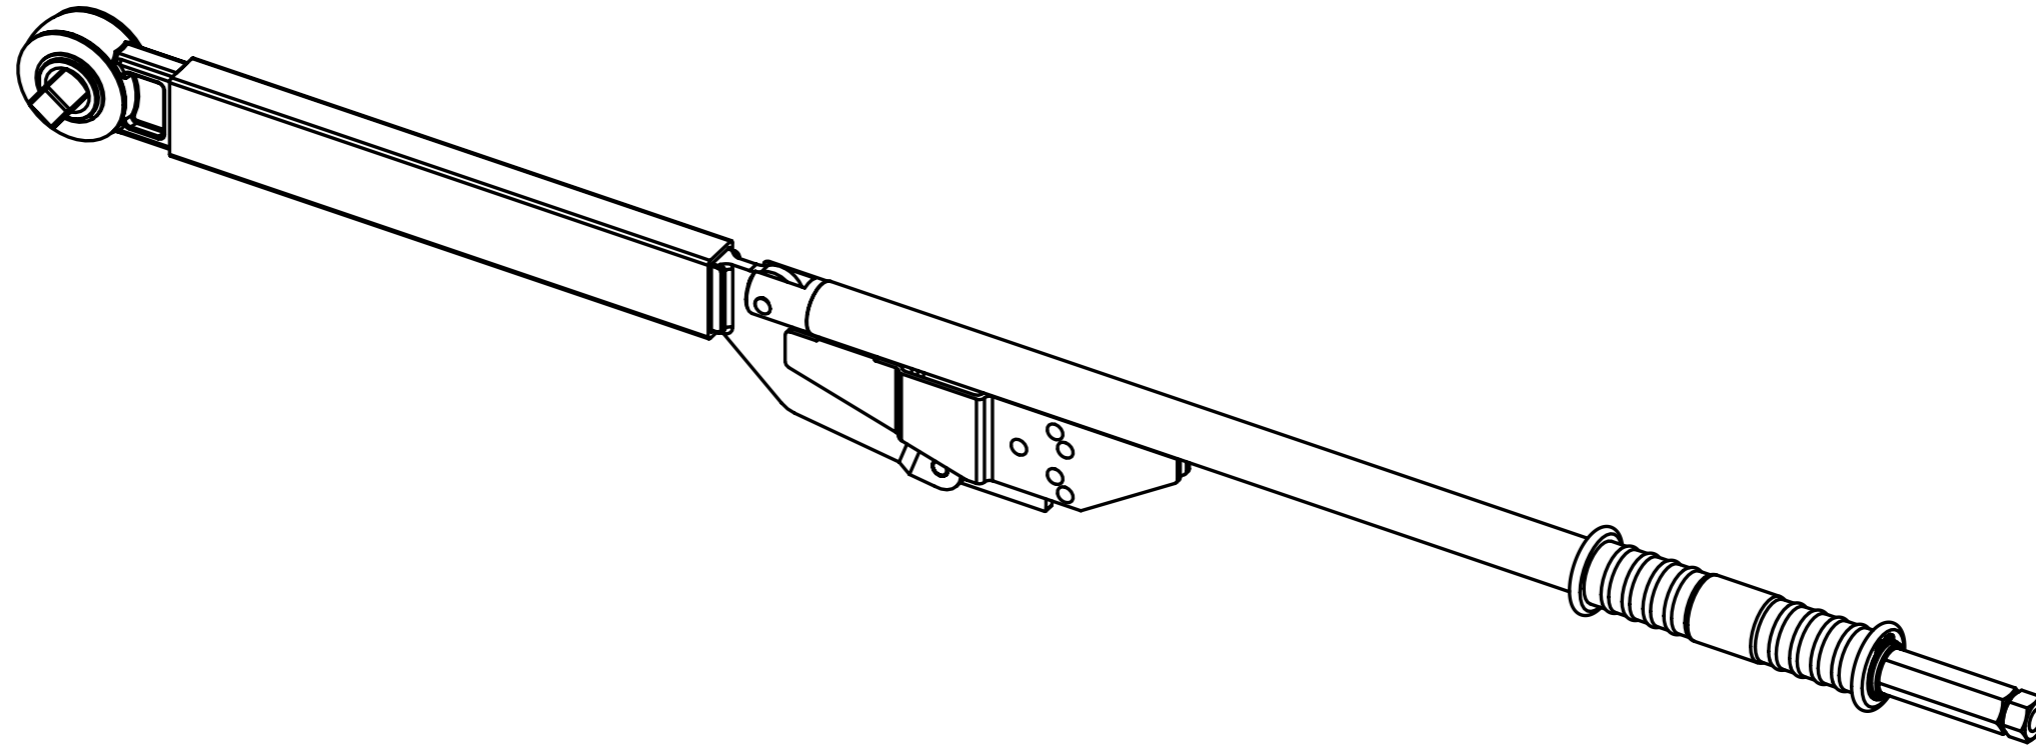

# 12007 - 4AR 3/4" SQ. DR. 200-800 N.m

RATCHET KIT: 12307

THRUST WASHER SPARES KIT: 12355

28099	2	BREAK BACK COMPRESSION SPRING
12297	1	SQ DR ASSY 3/4 IRH 4507 50-140
26038	1	RIVET OV.HD.3/16 SHK.x5/8
12350	1	3AR 4R 4AR 5R PLUNGER & ROD WELDED ASSY
12176	1	BLACK PLASTIC HANDLE FOR INDUSTRIAL TORQUE WRENCH
12216.01	2	HARDENED THRUST WASHER
12216.02	5	WASHER 3/8 WHIT BR STEEL
12354	1	LVR ARM ASSY 4AR FW RAT
26203	1	KNURLED PIN FOR IND. PLUNGER TO FORK END
27201	1	BRG THRUST NEEDLE ROLLER TORRINGTON NO NTA613
27474	1	BRG BUSH 3/8x1/2x10.3mm LONG
12189	1	BODY ASSY STANDARD IND
12380	1	INDUSTRIAL ADJUSTING NUT
26452	1	30MM EXT CIRCLIP TO DIN 471
Part No	Qty	Description