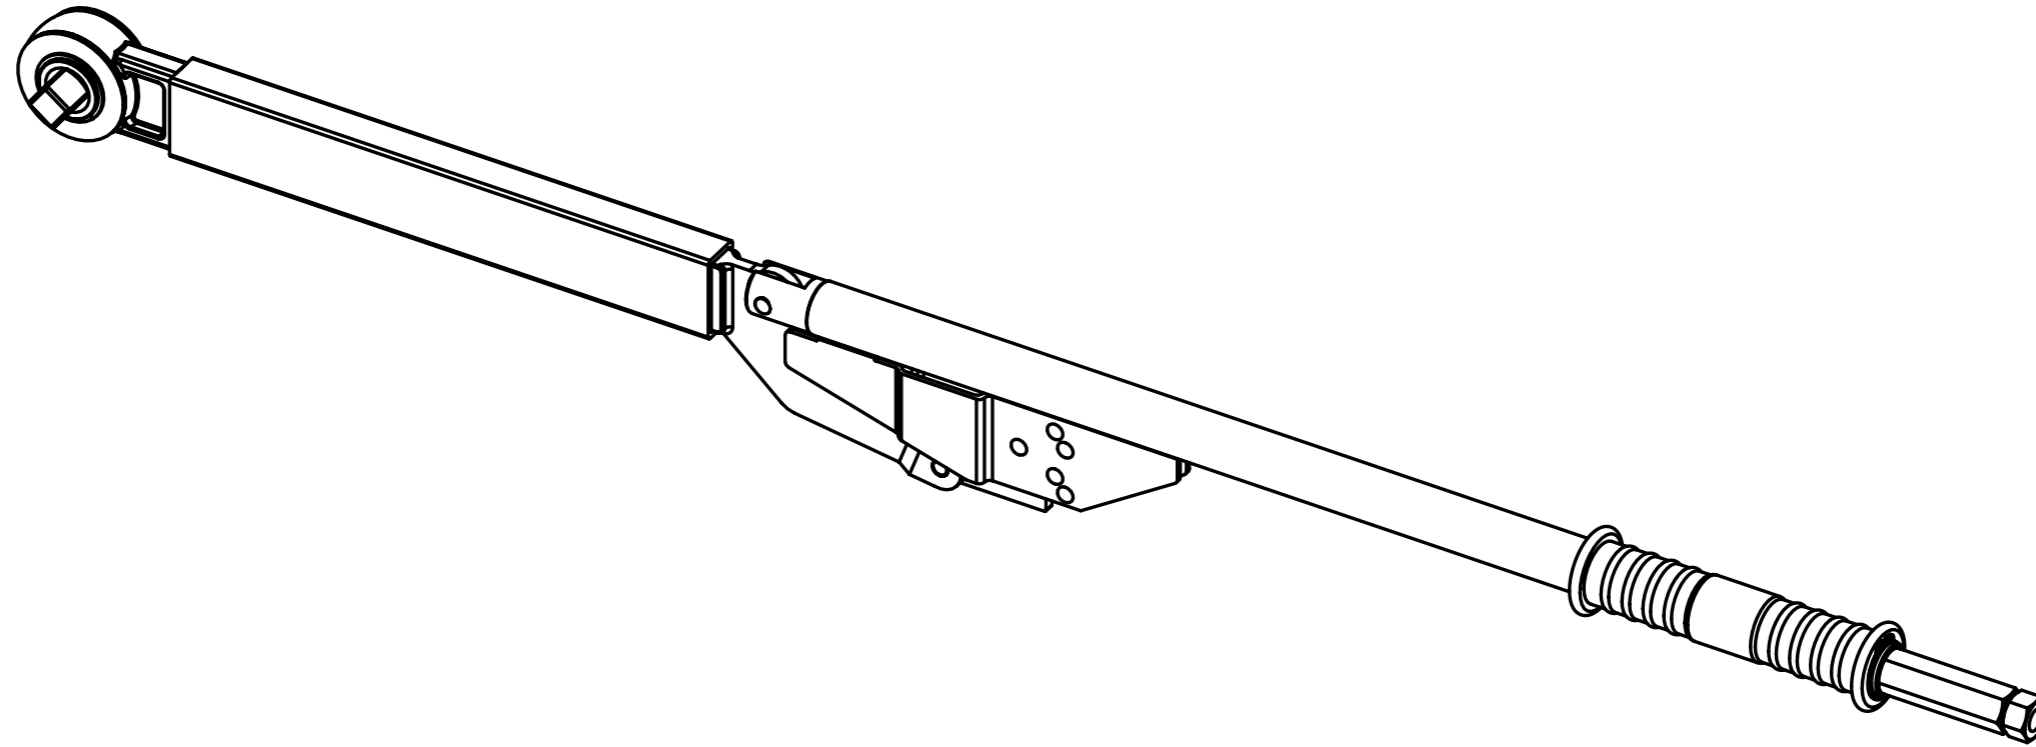

12007 - 4AR 3/4" SQ. DR. 200-800 N.m

RATCHET KIT: 12307

THRUST WASHER SPARES KIT: 12355

28099	2	BREAK BACK COMPRESSION SPRING
12297	1	SQ DR ASSY 3/4 IRH 4507 50-140
26038	1	RIVET OV.HD.3/16 SHK.x5/8
12350	1	3AR 4R 4AR 5R PLUNGER & ROD WELDED ASSY
12176	1	BLACK PLASTIC HANDLE FOR INDUSTRIAL TORQUE WRENCH
12216.01	2	HARDENED THRUST WASHER
12216.02	5	WASHER 3/8 WHIT BR STEEL
12354	1	LVR ARM ASSY 4AR FW RAT
26203	1	KNURLED PIN FOR IND. PLUNGER TO FORK END
27201	1	BRG THRUST NEEDLE ROLLER TORRINGTON NO NTA613
27474	1	BRG BUSH 3/8x1/2x10.3mm LONG
12189	1	BODY ASSY STANDARD IND
12380	1	INDUSTRIAL ADJUSTING NUT
26452	1	30MM EXT CIRCLIP TO DIN 471
Part No	Qty	Description