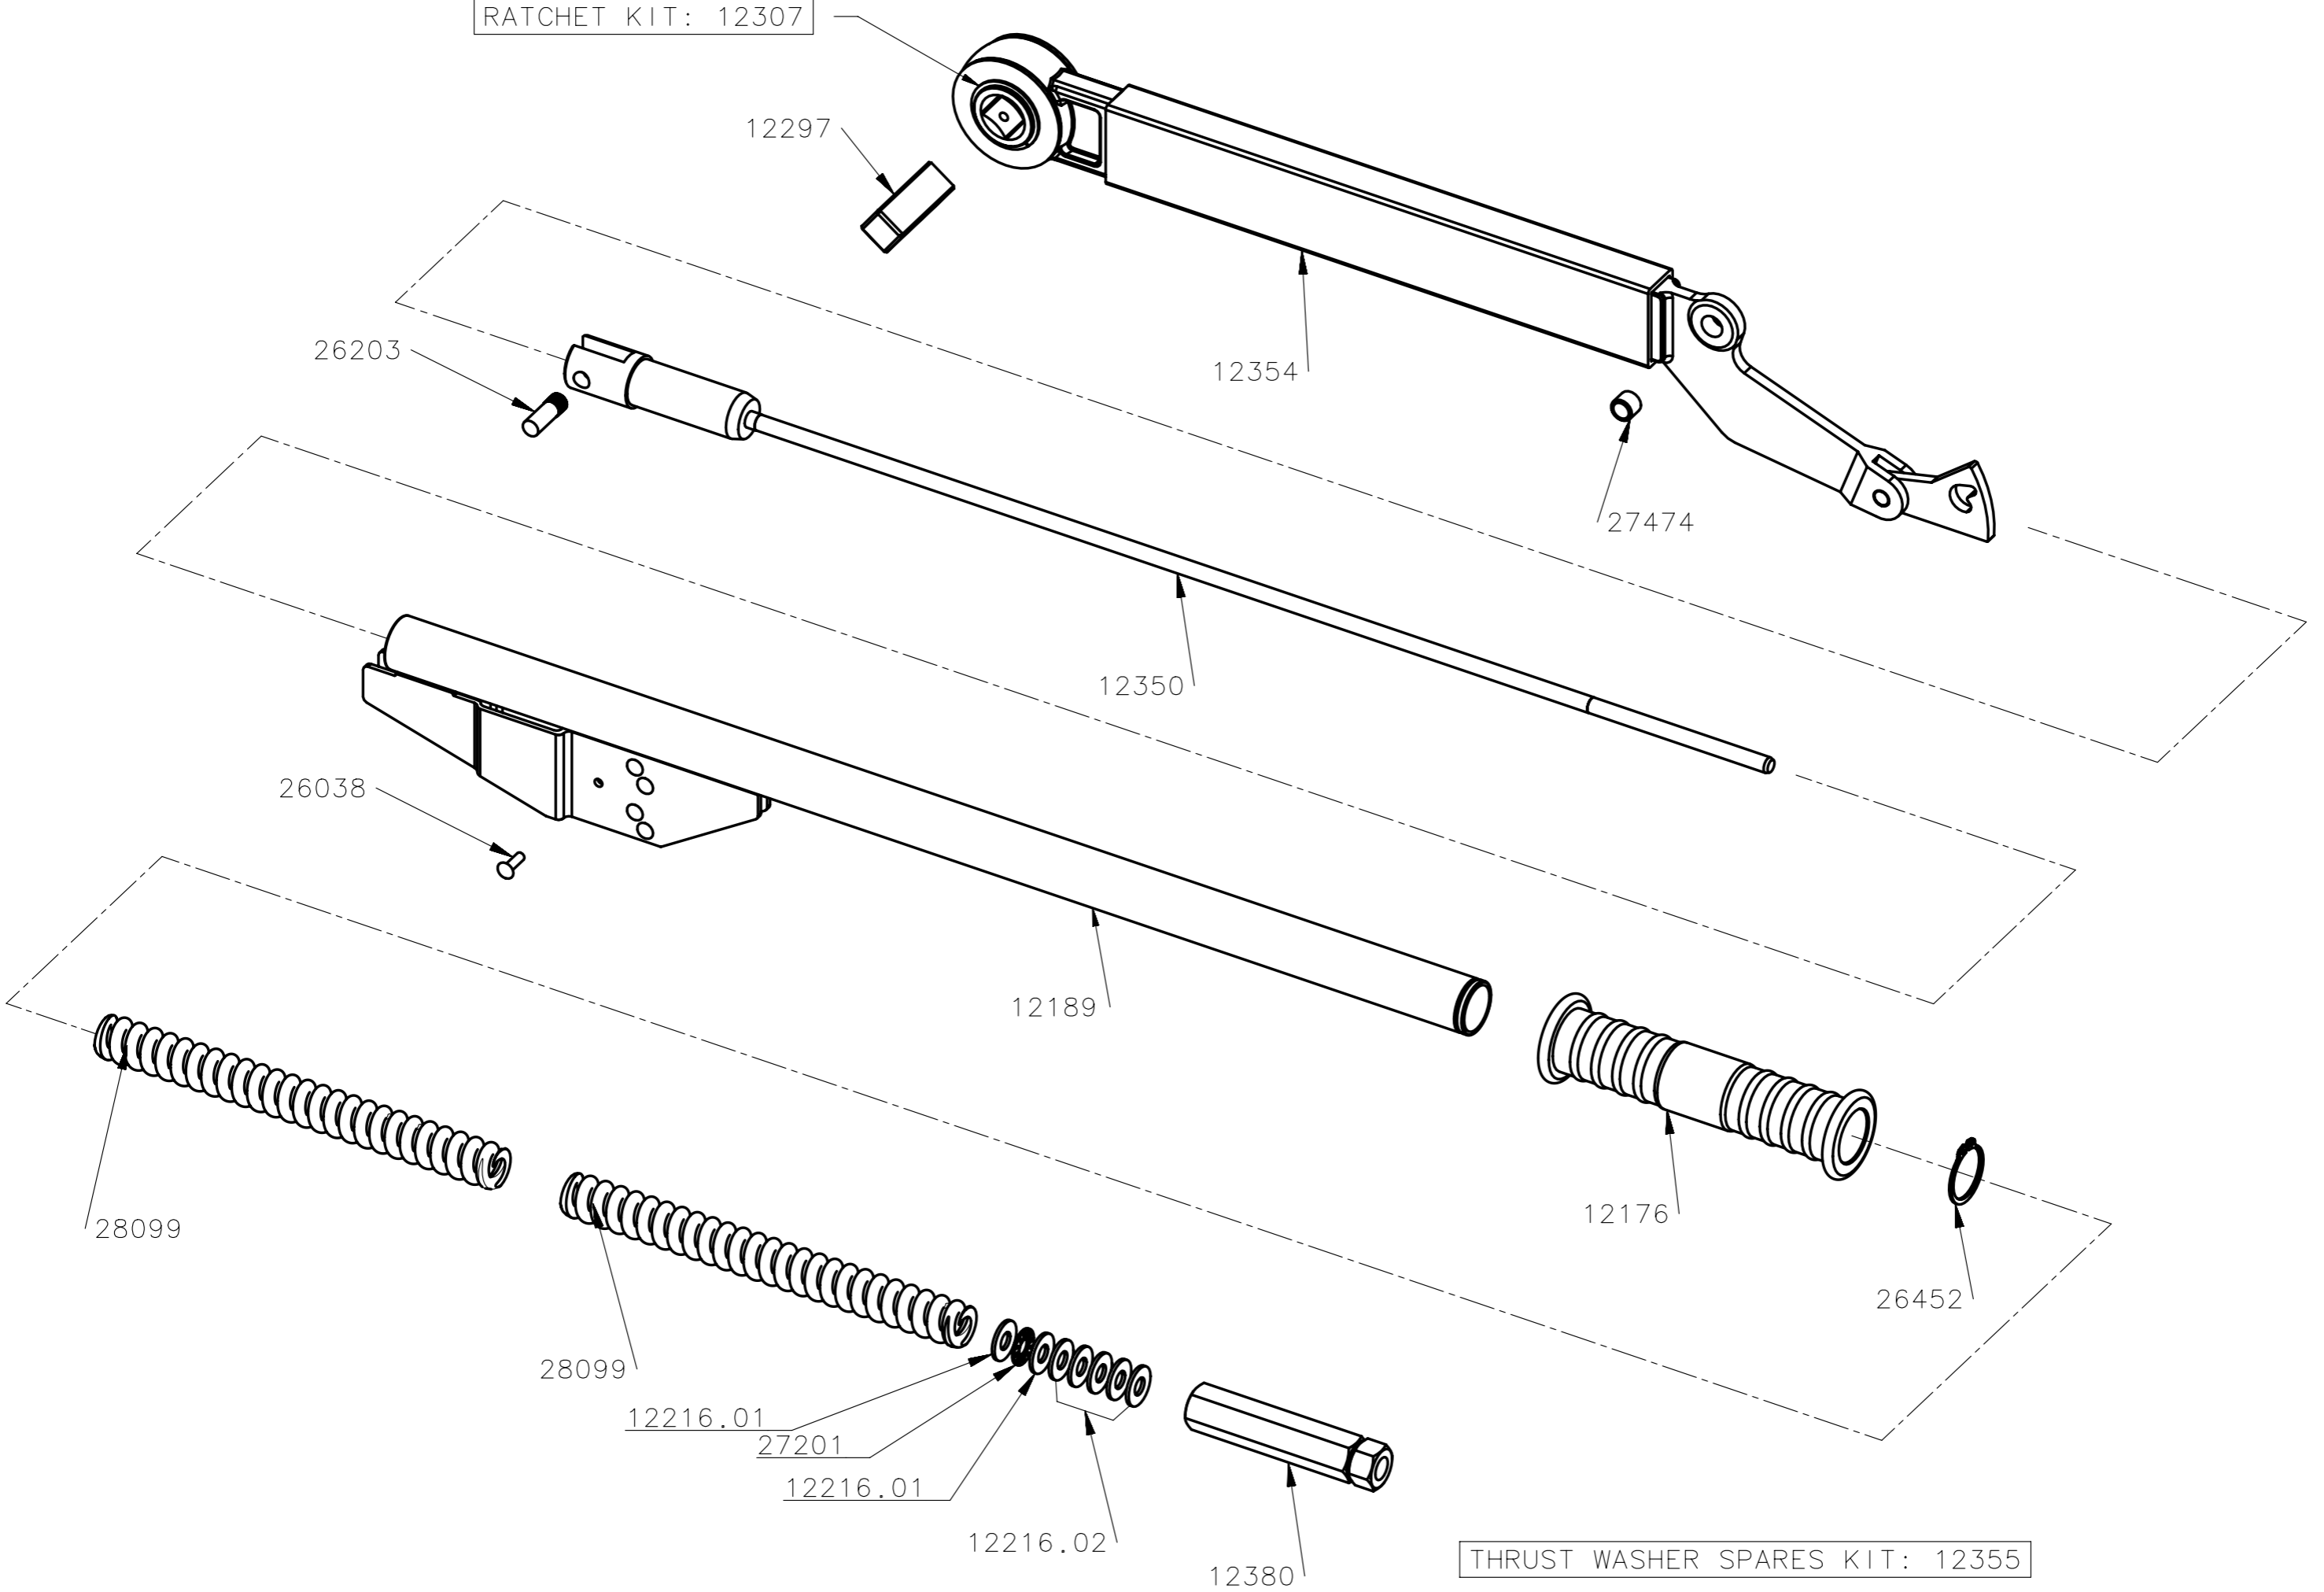

12007 - 4AR 3/4" SQ. DR. 200-800 N.m

RATCHET KIT: 12307

THRUST WASHER SPARES KIT: 12355

28099	2	BREAK BACK COMPRESSION SPRING
12297	1	SQ DR ASSY 3/4 IRH 4507 50-140
26038	1	RIVET OV.HD.3/16 SHK.x5/8
12350	1	3AR 4R 4AR 5R PLUNGER & ROD WELDED ASSY
12176	1	BLACK PLASTIC HANDLE FOR INDUSTRIAL TORQUE WRENCH
12216.01	2	HARDENED THRUST WASHER
12216.02	5	WASHER 3/8 WHIT BR STEEL
12354	1	LVR ARM ASSY 4AR FW RAT
26203	1	KNURLED PIN FOR IND. PLUNGER TO FORK END
27201	1	BRG THRUST NEEDLE ROLLER TORRINGTON NO NTA613
27474	1	BRG BUSH 3/8x1/2x10.3mm LONG
12189	1	BODY ASSY STANDARD IND
12380	1	INDUSTRIAL ADJUSTING NUT
26452	1	30MM EXT CIRCLIP TO DIN 471
Part No	Qty	Description