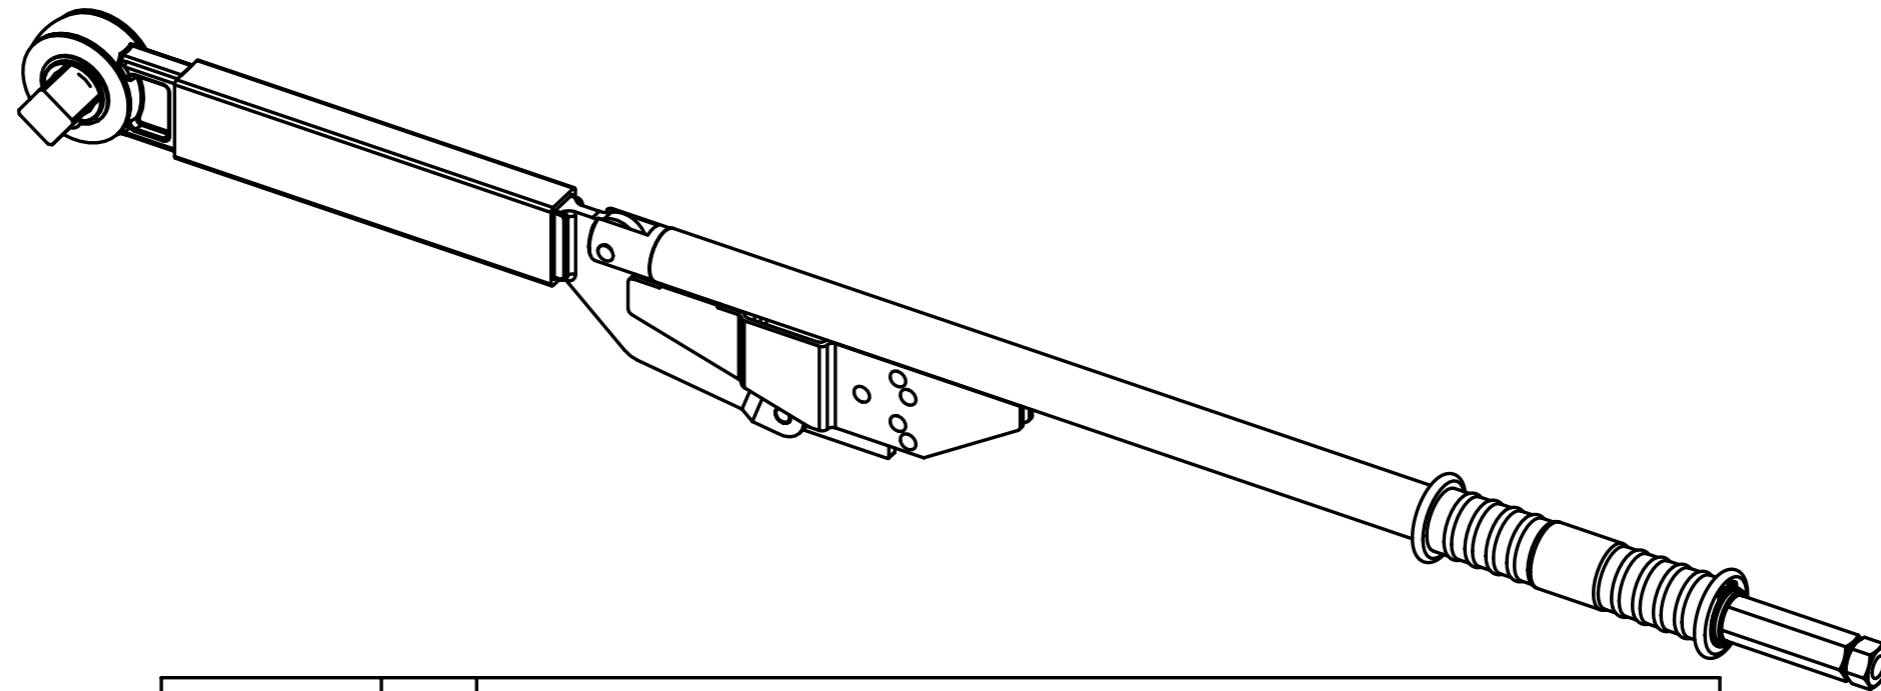

RATCHET KIT: 12307

THRUST WASHER SPARES KIT: 12355

28099	2	BREAK BACK COMPRESSION SPRING
12299	1	SQ DRIVE ASSY 1 GEDORE
26038	1	RIVET OV.HD.3/16 SHK.x5/8
12350	1	3AR 4R 4AR 5R PLUNGER & ROD WELDED ASSY
12176	1	BLACK PLASTIC HANDLE FOR INDUSTRIAL TORQUE WRENCH
12216.01	2	HARDENED THRUST WASHER
12216.02	5	WASHER 3/8 WHIT BR STEEL
12272	1	LVR ARM ASSY 4R FW RAT
26203	1	KNURLED PIN FOR IND. PLUNGER TO FORK END
27201	1	BRG THRUST NEEDLE ROLLER TORRINGTON NO NTA613
27474	1	BRG BUSH 3/8x1/2x10.3mm LONG
12189	1	BODY ASSY STANDARD IND
12380	1	INDUSTRIAL ADJUSTING NUT
26452	1	30MM EXT CIRCLIP TO DIN 471
Part No	Qty	Description