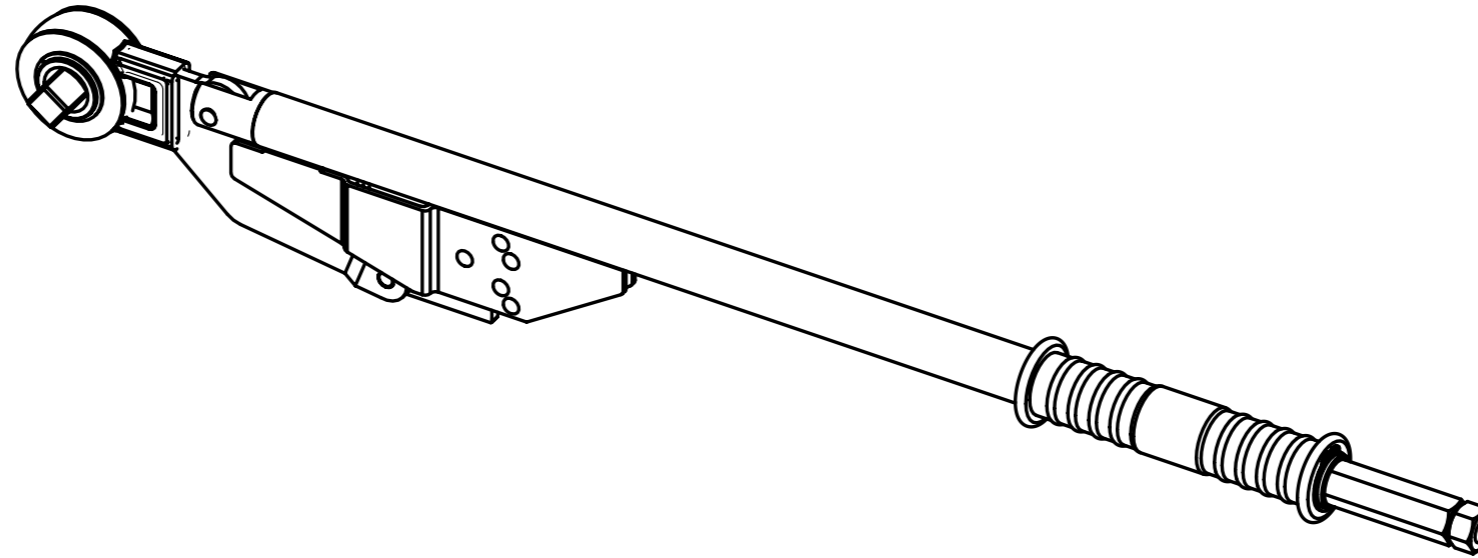

12001 - 3AR 3/4" SQ. DR. 100-500 N.m

12001 - 3AR 3/4" SQ. DR. 100-500 N.m

28099	2	BREAK BACK COMPRESSION SPRING
12297	1	SQ DR ASSY 3/4 IRH 4507 50-140
26452	1	30MM EXT CIRCLIP TO DIN 471
26038	1	RIVET OV.HD.3/16 SHK.x5/8
12350	1	3AR 4R 4AR 5R PLUNGER & ROD WELDED ASSY
12176	1	BLACK PLASTIC HANDLE FOR INDUSTRIAL TORQUE WRENCH
12216.01	2	HARDENED THRUST WASHER
12216.02	5	WASHER 3/8 WHIT BR STEEL
12271	1	LVR ARM ASSY 3AR
26203	1	KNURLED PIN FOR IND. PLUNGER TO FORK END
27201	1	BRG THRUST NEEDLE ROLLER TORRINGTON NO NTA613
27474	1	BRG BUSH 3/8x1/2x10.3mm LONG
12189	1	BODY ASSY STANDARD IND
12380	1	INDUSTRIAL ADJUSTING NUT
Part No	Qty	Description