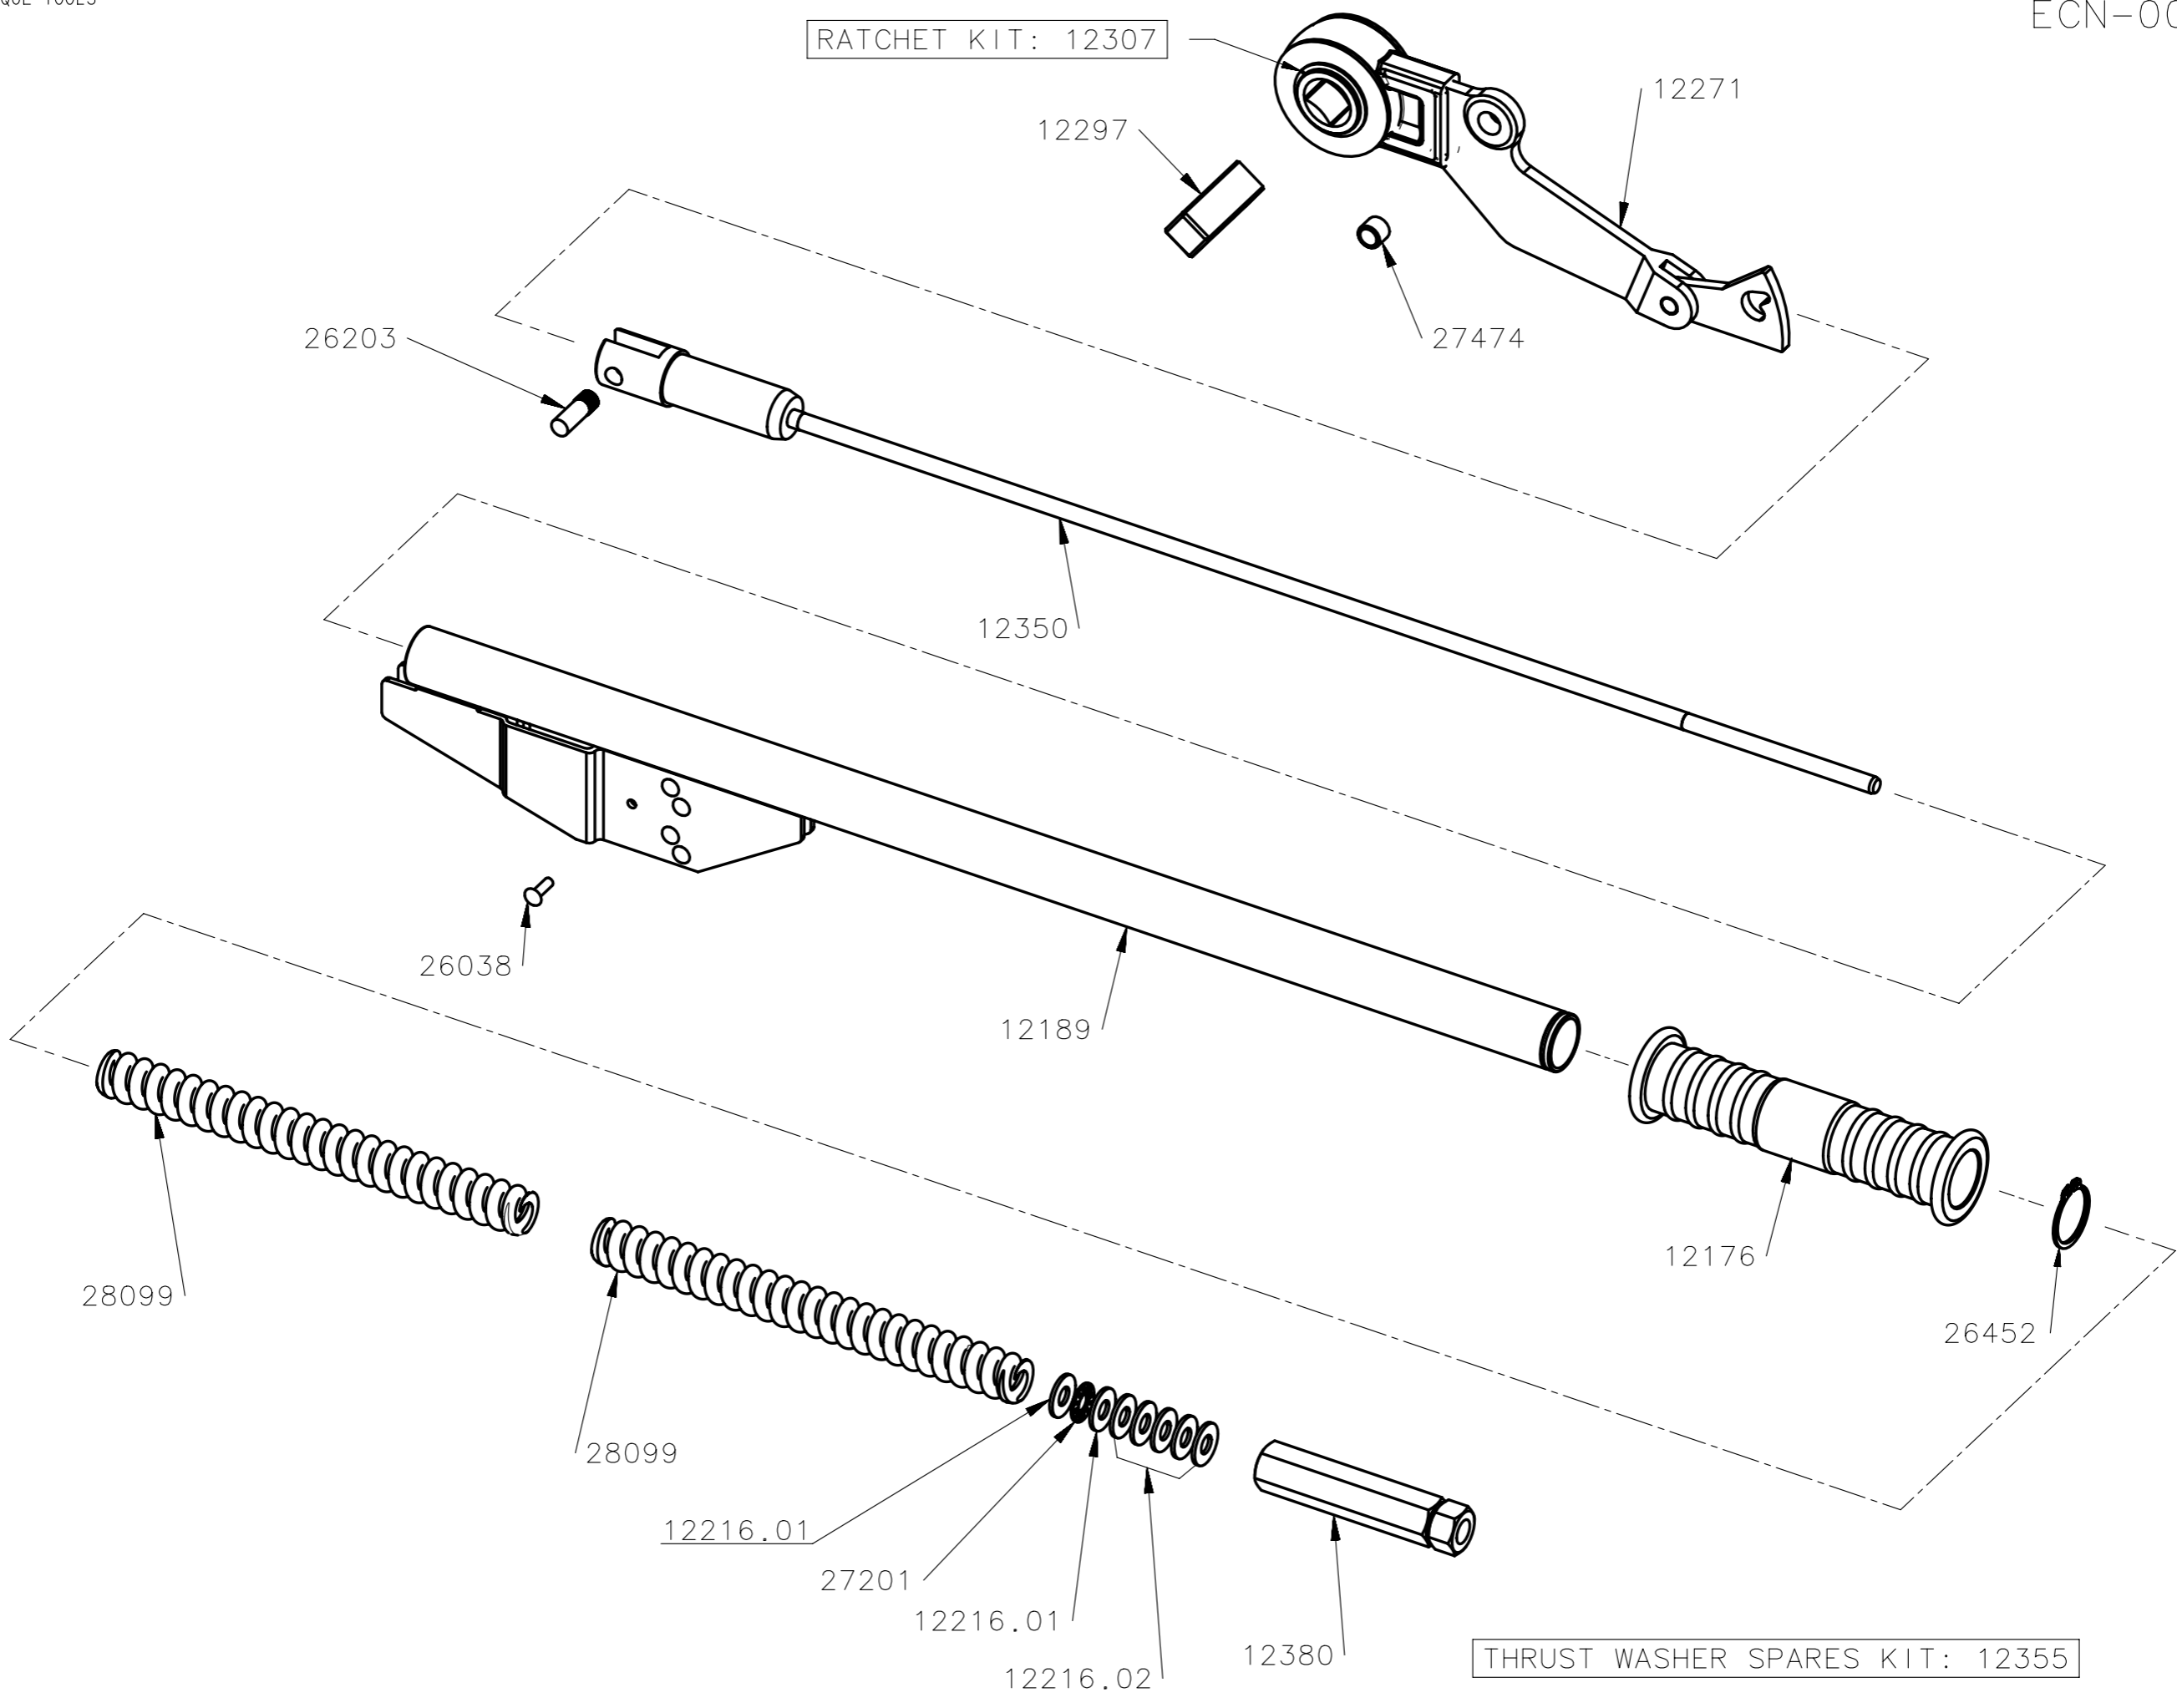

12001 - 3AR 3/4" SQ. DR. 100-500 N.m

12001 - 3AR 3/4" SQ. DR. 100-500 N.m

28099	2	BREAK BACK COMPRESSION SPRING
12297	1	SQ DR ASSY 3/4 IRH 4507 50-140
26452	1	30MM EXT CIRCLIP TO DIN 471
26038	1	RIVET OV.HD.3/16 SHK.x5/8
12350	1	3AR 4R 4AR 5R PLUNGER & ROD WELDED ASSY
12176	1	BLACK PLASTIC HANDLE FOR INDUSTRIAL TORQUE WRENCH
12216.01	2	HARDENED THRUST WASHER
12216.02	5	WASHER 3/8 WHIT BR STEEL
12271	1	LVR ARM ASSY 3AR
26203	1	KNURLED PIN FOR IND. PLUNGER TO FORK END
27201	1	BRG THRUST NEEDLE ROLLER TORRINGTON NO NTA613
27474	1	BRG BUSH 3/8x1/2x10.3mm LONG
12189	1	BODY ASSY STANDARD IND
12380	1	INDUSTRIAL ADJUSTING NUT
Part No	Qty	Description