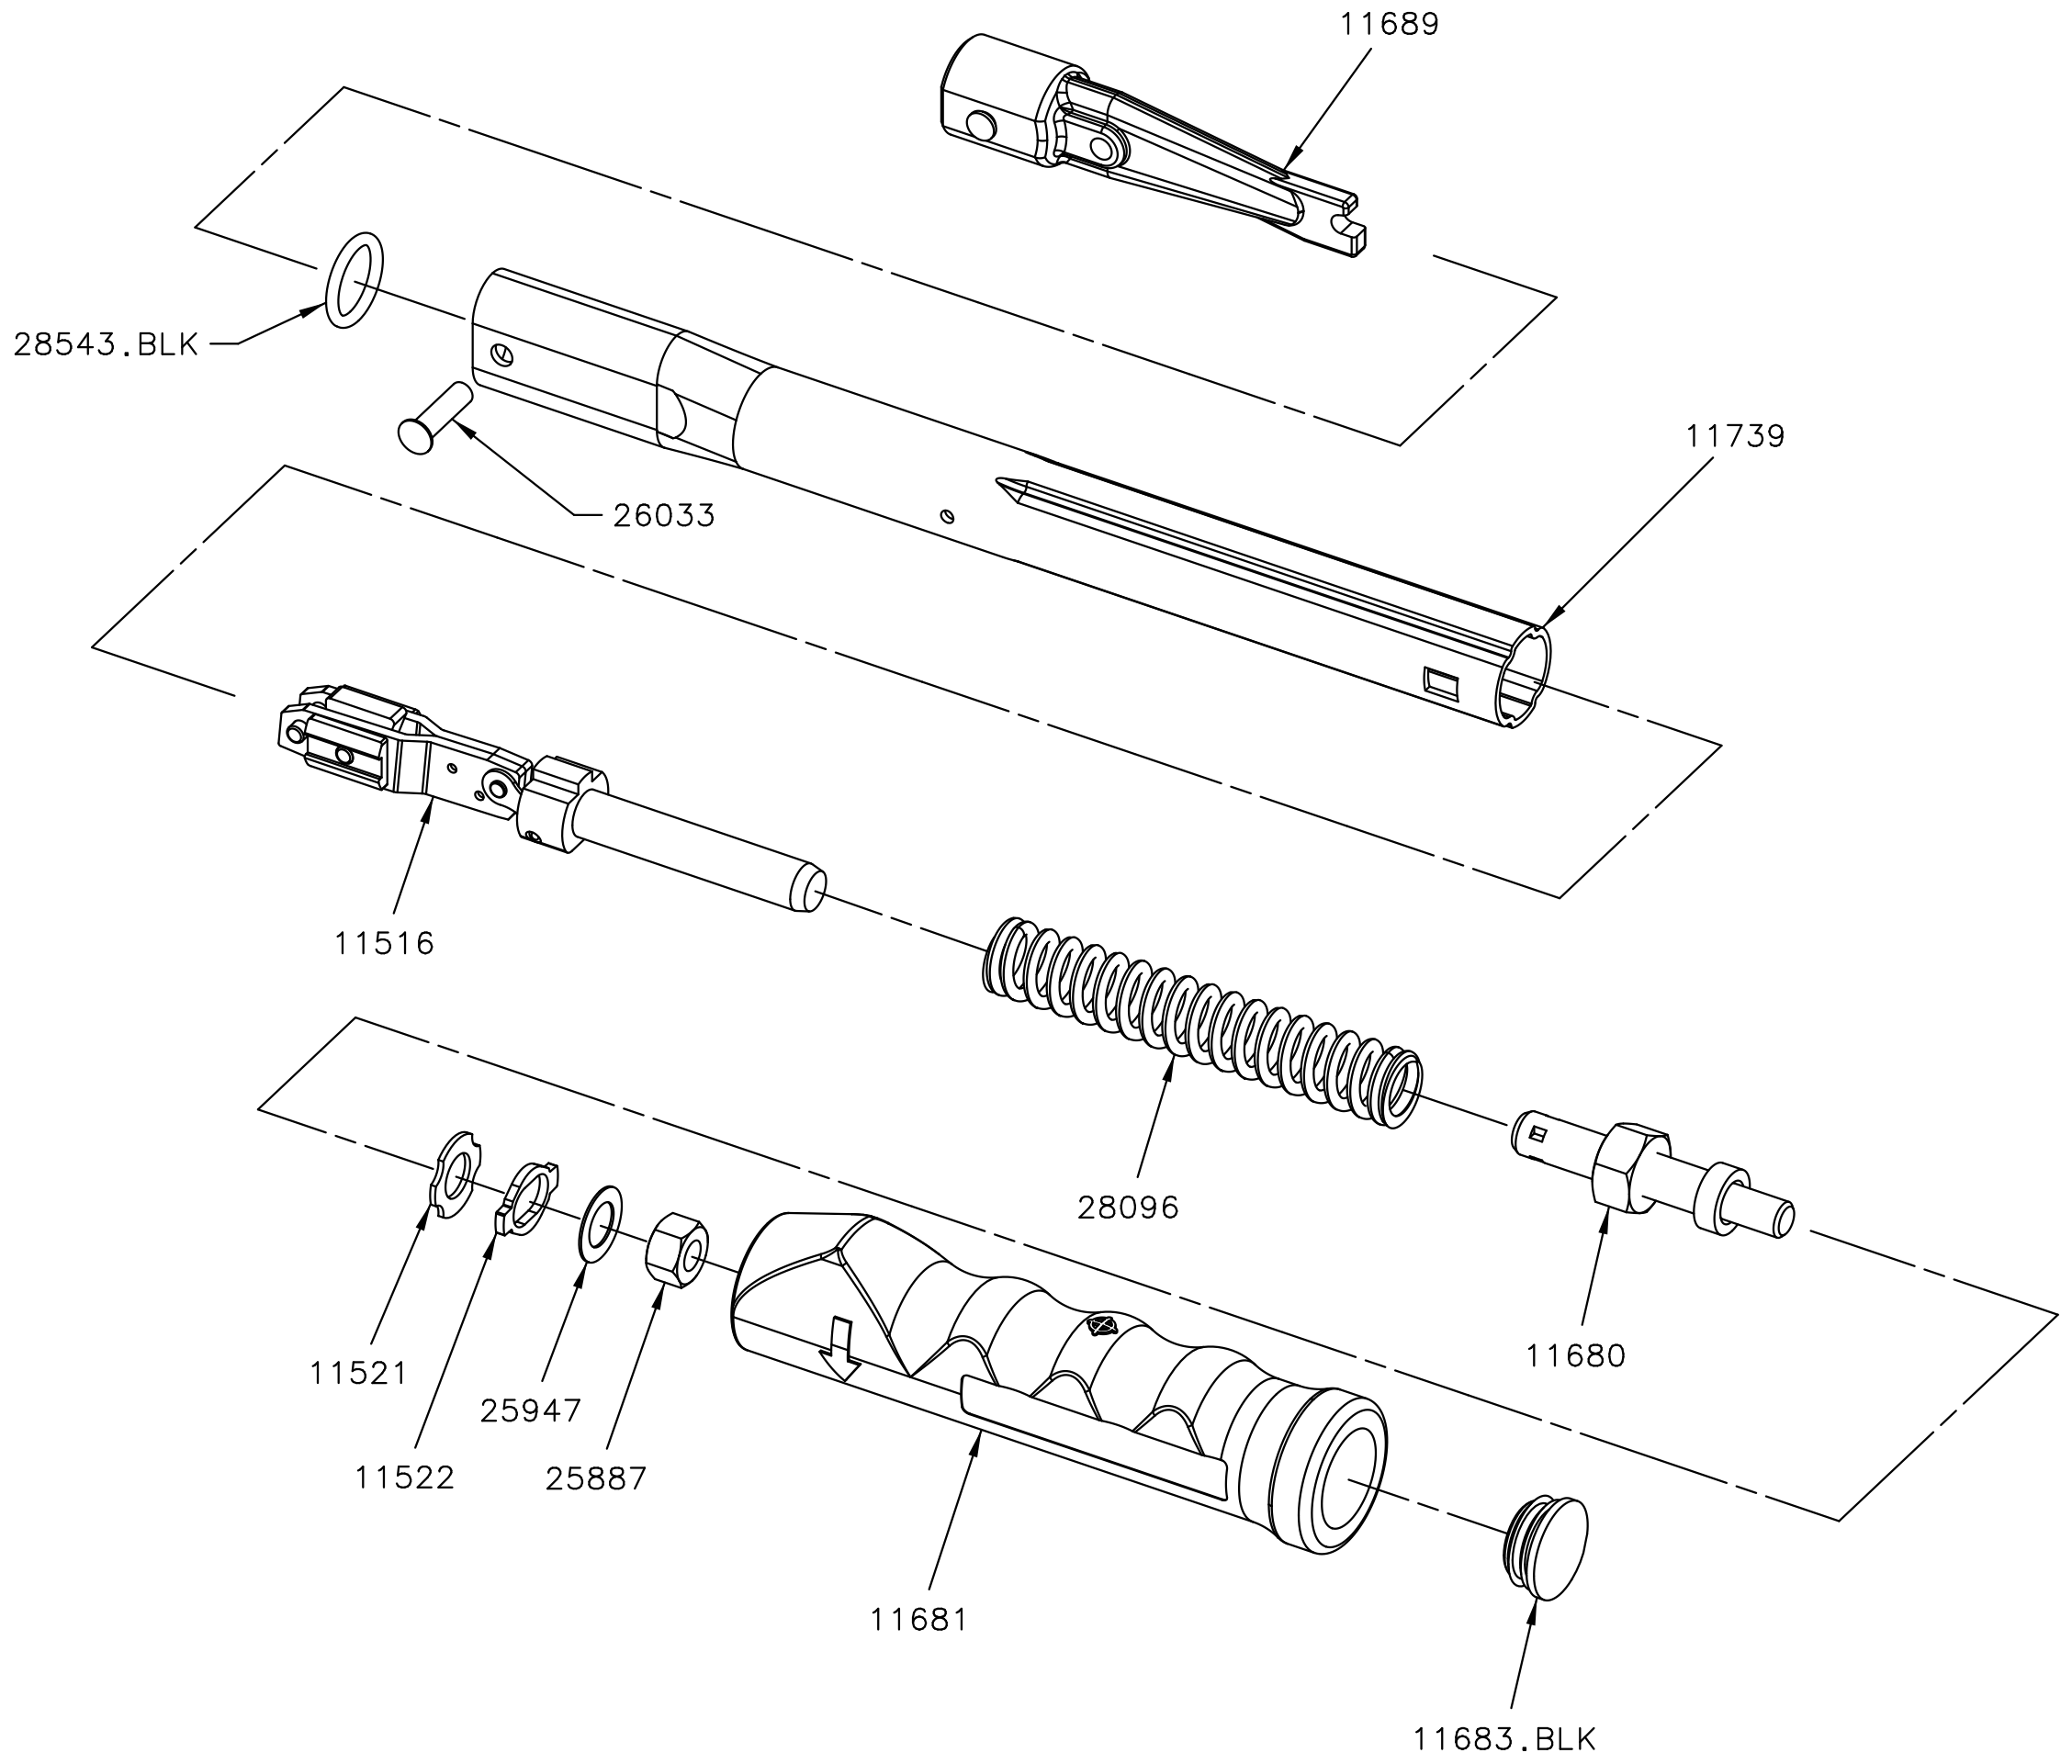

11170 - TH MDL 60 'P' TYPE FEMALE 9 x 12mm

11170 - TH MDL 60 'P' TYPE FEMALE 9 x 12mm

11516	1	TRANSVERSE LINK ASSY PROFESSIONAL
11521	1	SHAPED WASHER
11522	1	END STOP
11680	1	ADJUSTING NUT AND SCREW P TYPE THREADED END
11681	1	HANDLE P TYPE PRESS ON
11682	1	SOCKET 13mm AF FOR P TYPE PROFESSIONAL ADJUSTING
11683.BLK	1	END CAP DOMED P TYPE PROF BLACK
11689	1	MDL 60 ASSY9x12 FEMALE END ASSY
11739	1	MDL60 BODY TUBE FOR PROF.
25887	1	HEX.NUT.M8 H.TEN.
25947	1	WASHER .39/.395 x .65 x .018 REF SR 126J
26033	1	PIVOT PIN TES 3487
28096	1	COMP. SPRING FOR TW MACHANISM
28543.BLK	1	O RING BLACK VITON 15.54 ID
Part No	Qty	Description