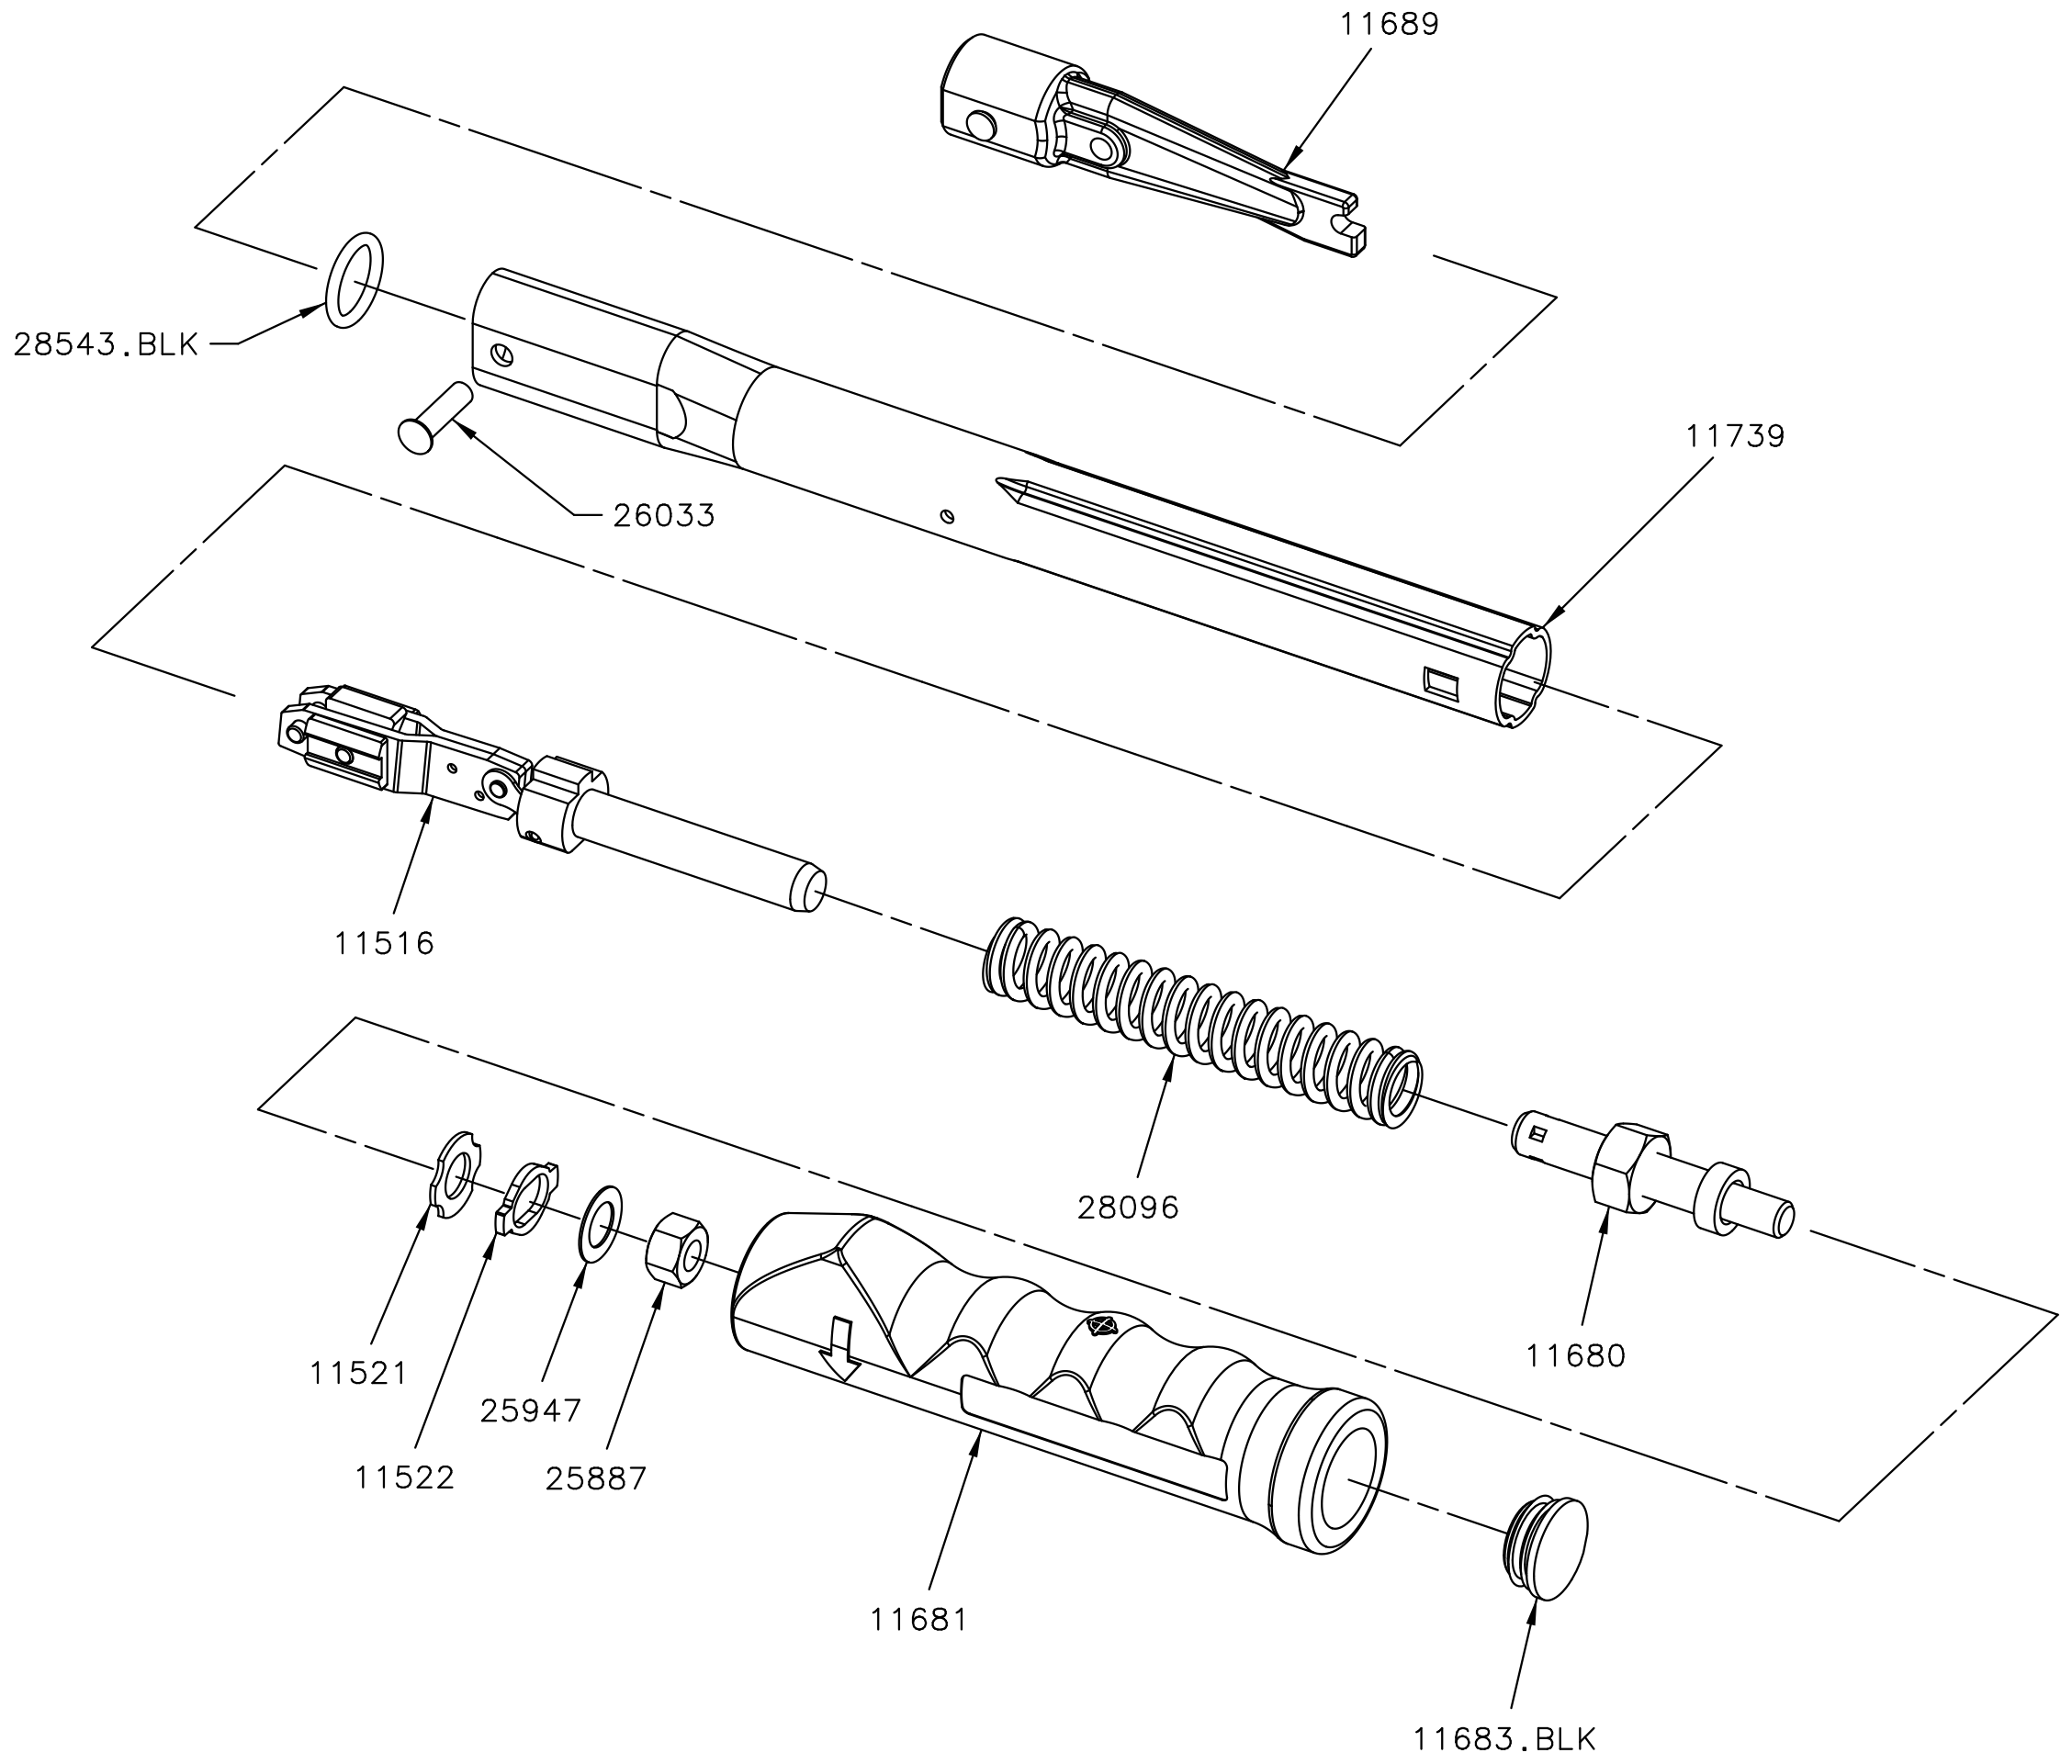

# 11170 - TH MDL 60 'P' TYPE FEMALE 9 x 12mm

# 11170 - TH MDL 60 'P' TYPE FEMALE 9 x 12mm

11516	1	TRANSVERSE LINK ASSY PROFESSIONAL
11521	1	SHAPED WASHER
11522	1	END STOP
11680	1	ADJUSTING NUT AND SCREW P TYPE THREADED END
11681	1	HANDLE P TYPE PRESS ON
11682	1	SOCKET 13mm AF FOR P TYPE PROFESSIONAL ADJUSTING
11683.BLK	1	END CAP DOMED P TYPE PROF BLACK
11689	1	MDL 60 ASSY9x12 FEMALE END ASSY
11739	1	MDL60 BODY TUBE FOR PROF.
25887	1	HEX.NUT.M8 H.TEN.
25947	1	WASHER .39/.395 x .65 x .018 REF SR 126J
26033	1	PIVOT PIN TES 3487
28096	1	COMP. SPRING FOR TW MACHANISM
28543.BLK	1	O RING BLACK VITON 15.54 ID
Part No	Qty	Description