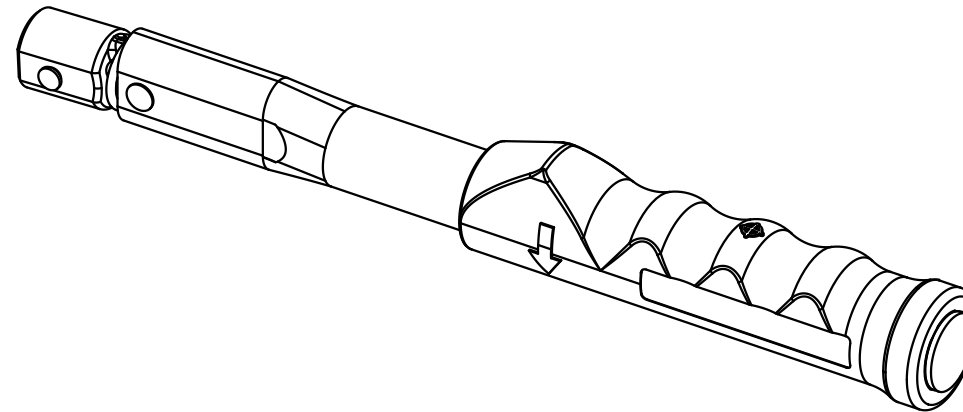

11170 - TH MDL 60 'P' TYPE FEMALE 9 x 12mm

11516	1	TRANSVERSE LINK ASSY PROFESSIONAL
11521	1	SHAPED WASHER
11522	1	END STOP
11680	1	ADJUSTING NUT AND SCREW P TYPE THREADED END
11681	1	HANDLE P TYPE PRESS ON
11682	1	SOCKET 13mm AF FOR P TYPE PROFESSIONAL ADJUSTING
11683.BLK	1	END CAP DOMED P TYPE PROF BLACK
11689	1	MDL 60 ASSY9x12 FEMALE END ASSY
11739	1	MDL60 BODY TUBE FOR PROF.
25887	1	HEX.NUT.M8 H.TEN.
25947	1	WASHER .39/.395 x .65 x .018 REF SR 126J
26033	1	PIVOT PIN TES 3487
28096	1	COMP. SPRING FOR TW MACHANISM
28543.BLK	1	O RING BLACK VITON 15.54 ID
Part No	Qty	Description