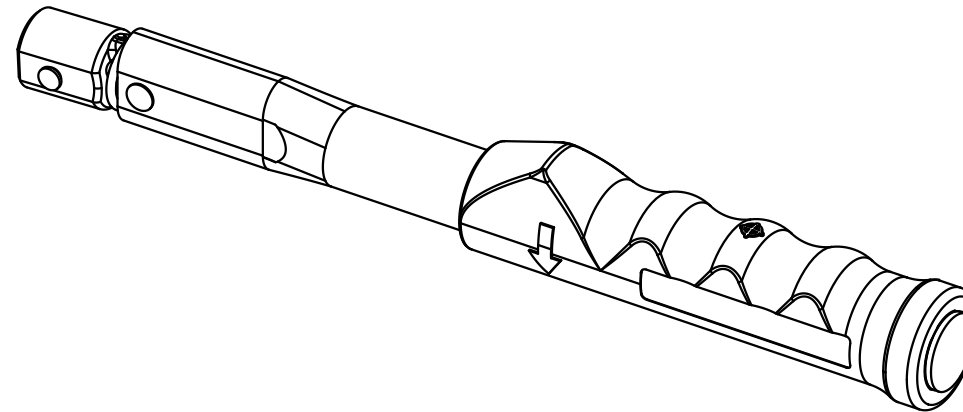

# 11170 - TH MDL 60 'P' TYPE FEMALE 9 x 12mm

# 11170 - TH MDL 60 'P' TYPE FEMALE 9 x 12mm

11516	1	TRANSVERSE LINK ASSY PROFESSIONAL
11521	1	SHAPED WASHER
11522	1	END STOP
11680	1	ADJUSTING NUT AND SCREW P TYPE THREADED END
11681	1	HANDLE P TYPE PRESS ON
11682	1	SOCKET 13mm AF FOR P TYPE PROFESSIONAL ADJUSTING
11683.BLK	1	END CAP DOMED P TYPE PROF BLACK
11689	1	MDL 60 ASSY9x12 FEMALE END ASSY
11739	1	MDL60 BODY TUBE FOR PROF.
25887	1	HEX.NUT.M8 H.TEN.
25947	1	WASHER .39/.395 x .65 x .018 REF SR 126J
26033	1	PIVOT PIN TES 3487
28096	1	COMP. SPRING FOR TW MACHANISM
28543.BLK	1	O RING BLACK VITON 15.54 ID
Part No	Qty	Description