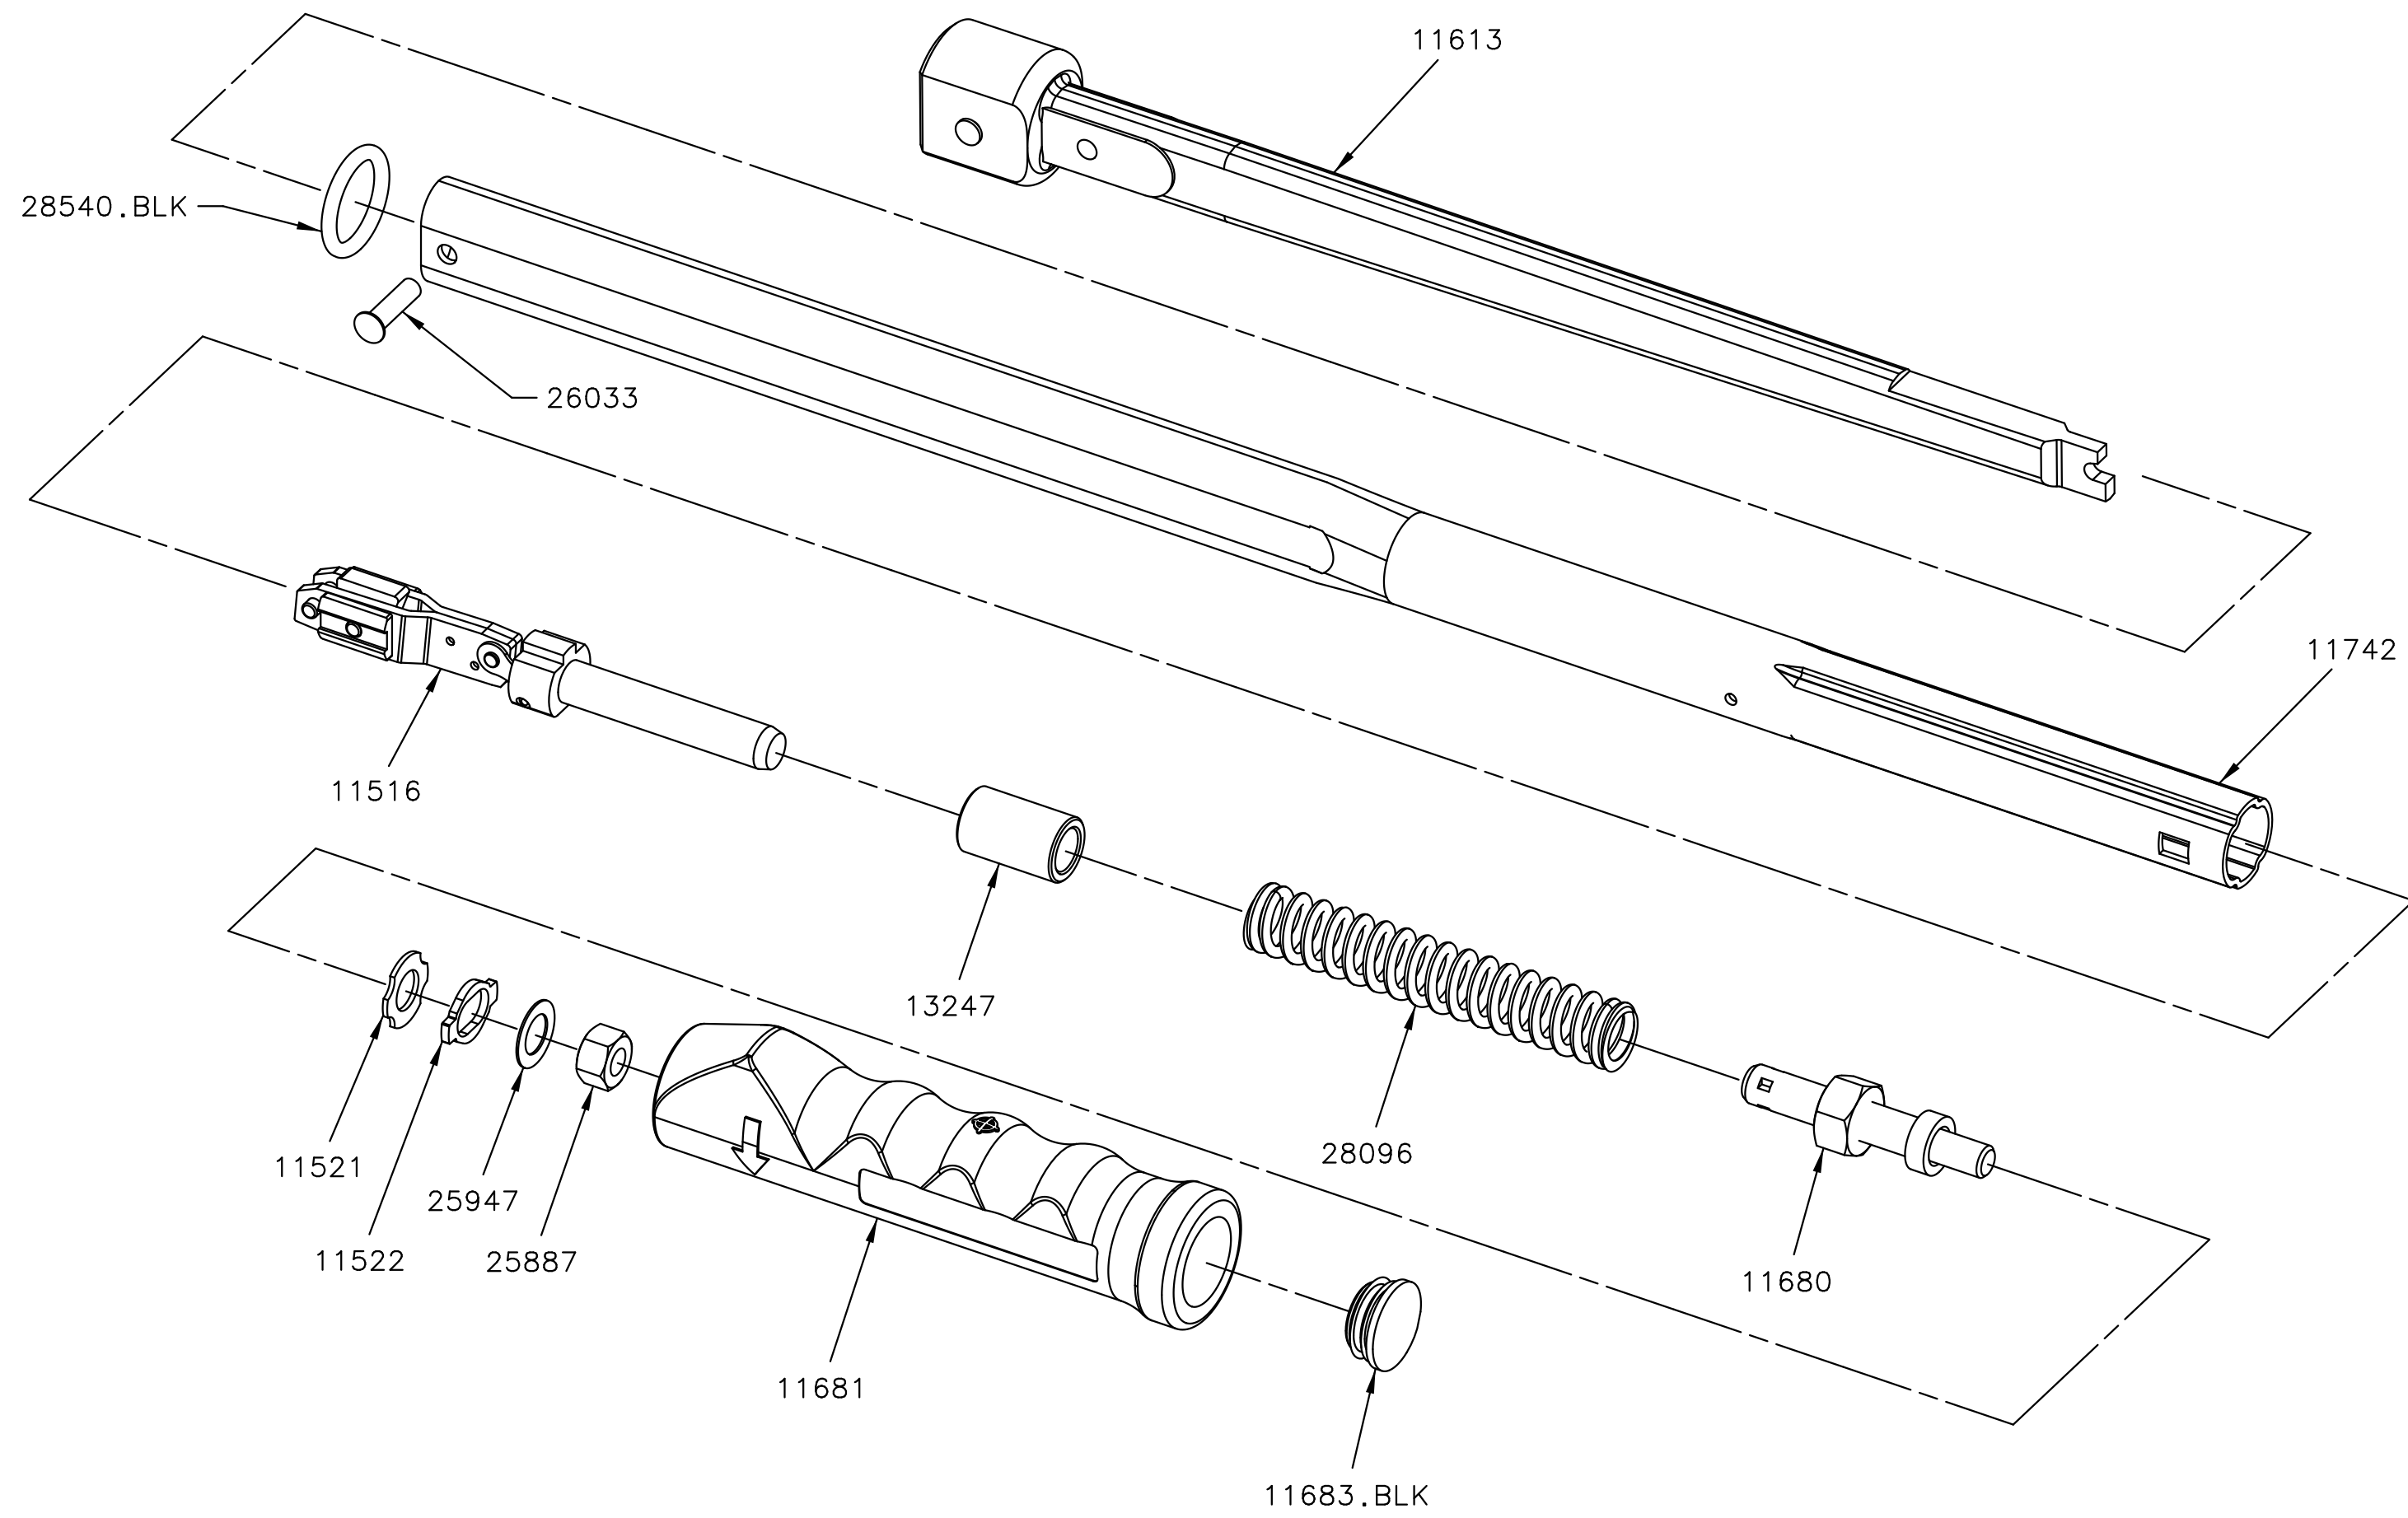

11153 - TH MDL 300 'P' TYPE FEMALE 14 x 18mm

11153 - TH MDL 300 'P' TYPE FEMALE 14 x 18mm

11516	1	TRANSVERSE LINK ASSY PROFESSIONAL
11521	1	SHAPED WASHER
11522	1	END STOP
11613	1	MDL300 LEVER ARM FEMALE T/H 14 x 18mm
11680	1	ADJUSTING NUT AND SCREW P TYPE THREADED END
11681	1	HANDLE P TYPE PRESS ON
11682	1	SOCKET 13mm AF FOR P TYPE PROFESSIONAL ADJUSTING
11683.BLK	1	END CAP DOMED P TYPE PROF BLACK
11742	1	MDL300 BODY TUBE
13247	1	SHORT SPACER - FOR USE WITH 14x18 PRIMARY LEVER
25887	1	HEX.NUT.M8 H.TEN.
25947	1	WASHER .39/.395 x .65 x .018 REF SR 126J
26033	1	PIVOT PIN TES 3487
28096	1	COMP. SPRING FOR TW MACHANISM
28540.BLK	1	O RING BLACK VITON BS208
Part No	Qty	Description