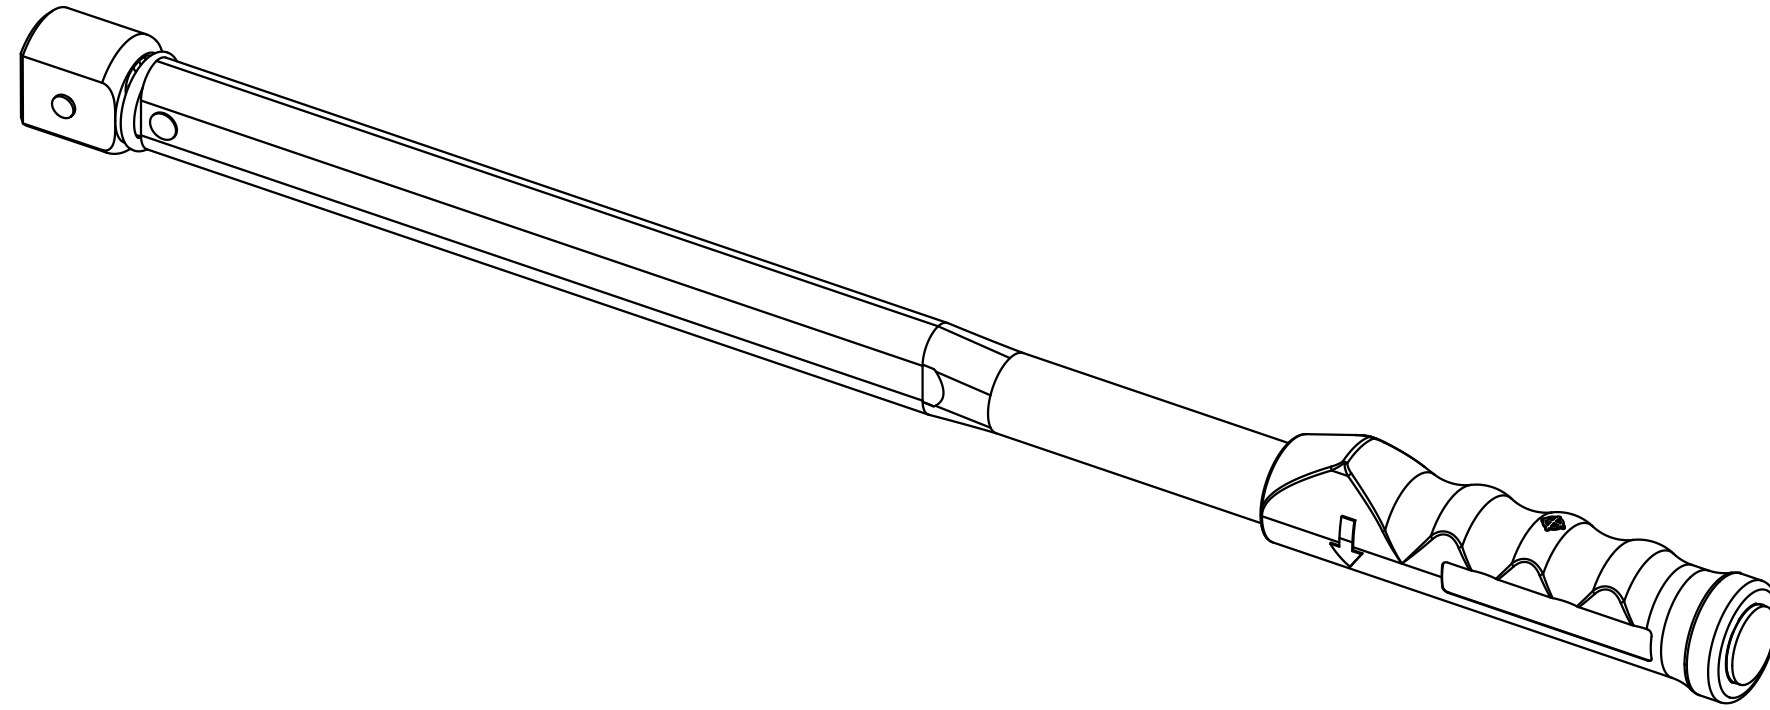

11153 - TH MDL 300 'P' TYPE FEMALE 14 x 18mm

11153 - TH MDL 300 'P' TYPE FEMALE 14 x 18mm

11516	1	TRANSVERSE LINK ASSY PROFESSIONAL
11521	1	SHAPED WASHER
11522	1	END STOP
11613	1	MDL300 LEVER ARM FEMALE T/H 14 x 18mm
11680	1	ADJUSTING NUT AND SCREW P TYPE THREADED END
11681	1	HANDLE P TYPE PRESS ON
11682	1	SOCKET 13mm AF FOR P TYPE PROFESSIONAL ADJUSTING
11683.BLK	1	END CAP DOMED P TYPE PROF BLACK
11742	1	MDL300 BODY TUBE
13247	1	SHORT SPACER - FOR USE WITH 14x18 PRIMARY LEVER
25887	1	HEX.NUT.M8 H.TEN.
25947	1	WASHER .39/.395 x .65 x .018 REF SR 126J
26033	1	PIVOT PIN TES 3487
28096	1	COMP. SPRING FOR TW MACHANISM
28540.BLK	1	O RING BLACK VITON BS208
Part No	Qty	Description