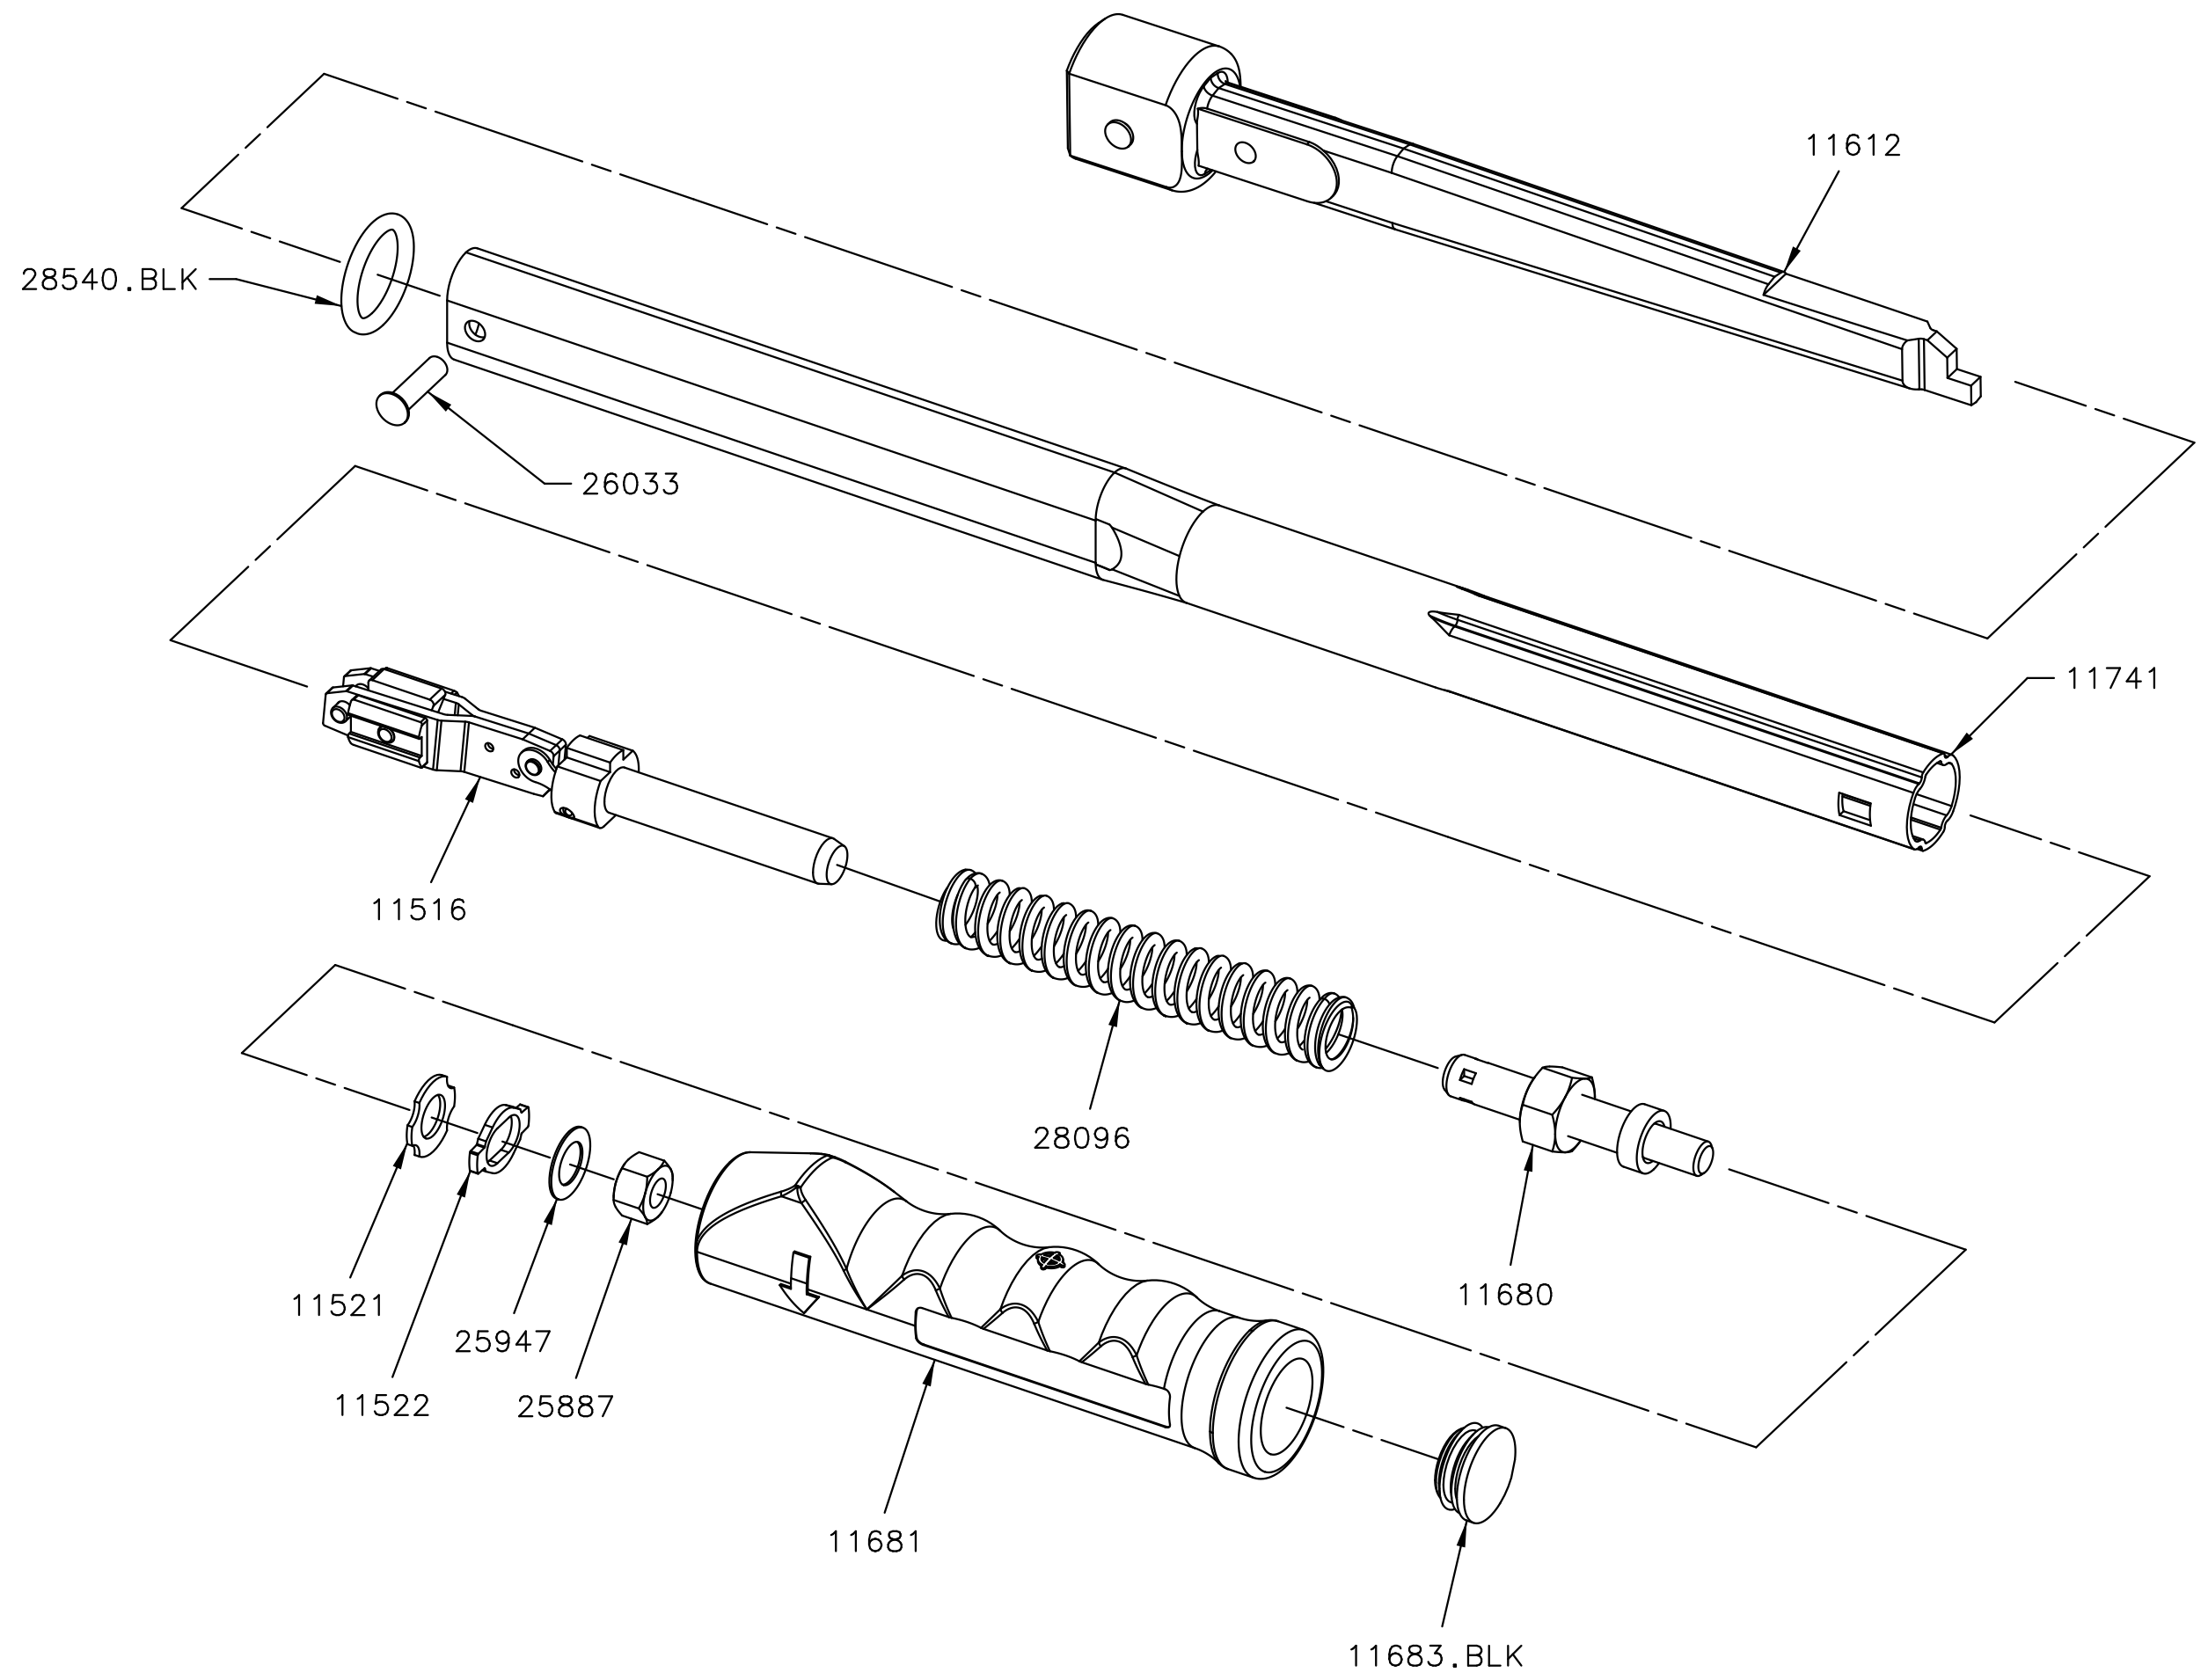

11152 - TH MDL 200 'P' TYPE FEMALE 14 x 18mm

11152 - TH MDL 200 'P' TYPE FEMALE 14 x 18mm

11516	1	TRANSVERSE LINK ASSY PROFESSIONAL
11521	1	SHAPED WASHER
11522	1	END STOP
11612	1	MDL200 LEVER ARM FEMALE T/H 14 x 18mm
11680	1	ADJUSTING NUT AND SCREW P TYPE THREADED END
11681	1	HANDLE P TYPE PRESS ON
11682	1	SOCKET 13mm AF FOR P TYPE PROFESSIONAL ADJUSTING
11683.BLK	1	END CAP DOMED P TYPE PROF BLACK
11741	1	MDL200 BODY TUBE
25887	1	HEX.NUT.M8 H.TEN.
25947	1	WASHER .39/.395 x .65 x .018 REF SR 126J
26033	1	PIVOT PIN TES 3487
28096	1	COMP. SPRING FOR TW MACHANISM
28540.BLK	1	O RING BLACK VITON BS208
Part No	Qty	Description