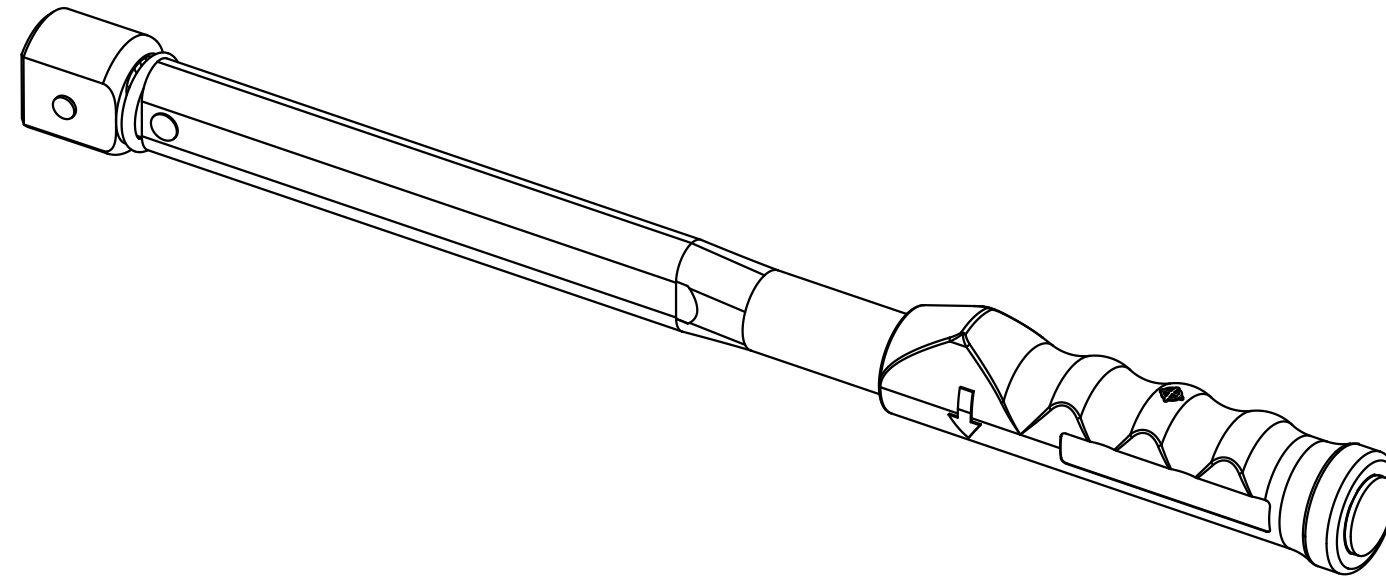

11152 - TH MDL 200 'P' TYPE FEMALE 14 x 18mm

11152 - TH MDL 200 'P' TYPE FEMALE 14 x 18mm

11516	1	TRANSVERSE LINK ASSY PROFESSIONAL
11521	1	SHAPED WASHER
11522	1	END STOP
11612	1	MDL200 LEVER ARM FEMALE T/H 14 x 18mm
11680	1	ADJUSTING NUT AND SCREW P TYPE THREADED END
11681	1	HANDLE P TYPE PRESS ON
11682	1	SOCKET 13mm AF FOR P TYPE PROFESSIONAL ADJUSTING
11683.BLK	1	END CAP DOMED P TYPE PROF BLACK
11741	1	MDL200 BODY TUBE
25887	1	HEX.NUT.M8 H.TEN.
25947	1	WASHER .39/.395 x .65 x .018 REF SR 126J
26033	1	PIVOT PIN TES 3487
28096	1	COMP. SPRING FOR TW MACHANISM
28540.BLK	1	O RING BLACK VITON BS208
Part No	Qty	Description