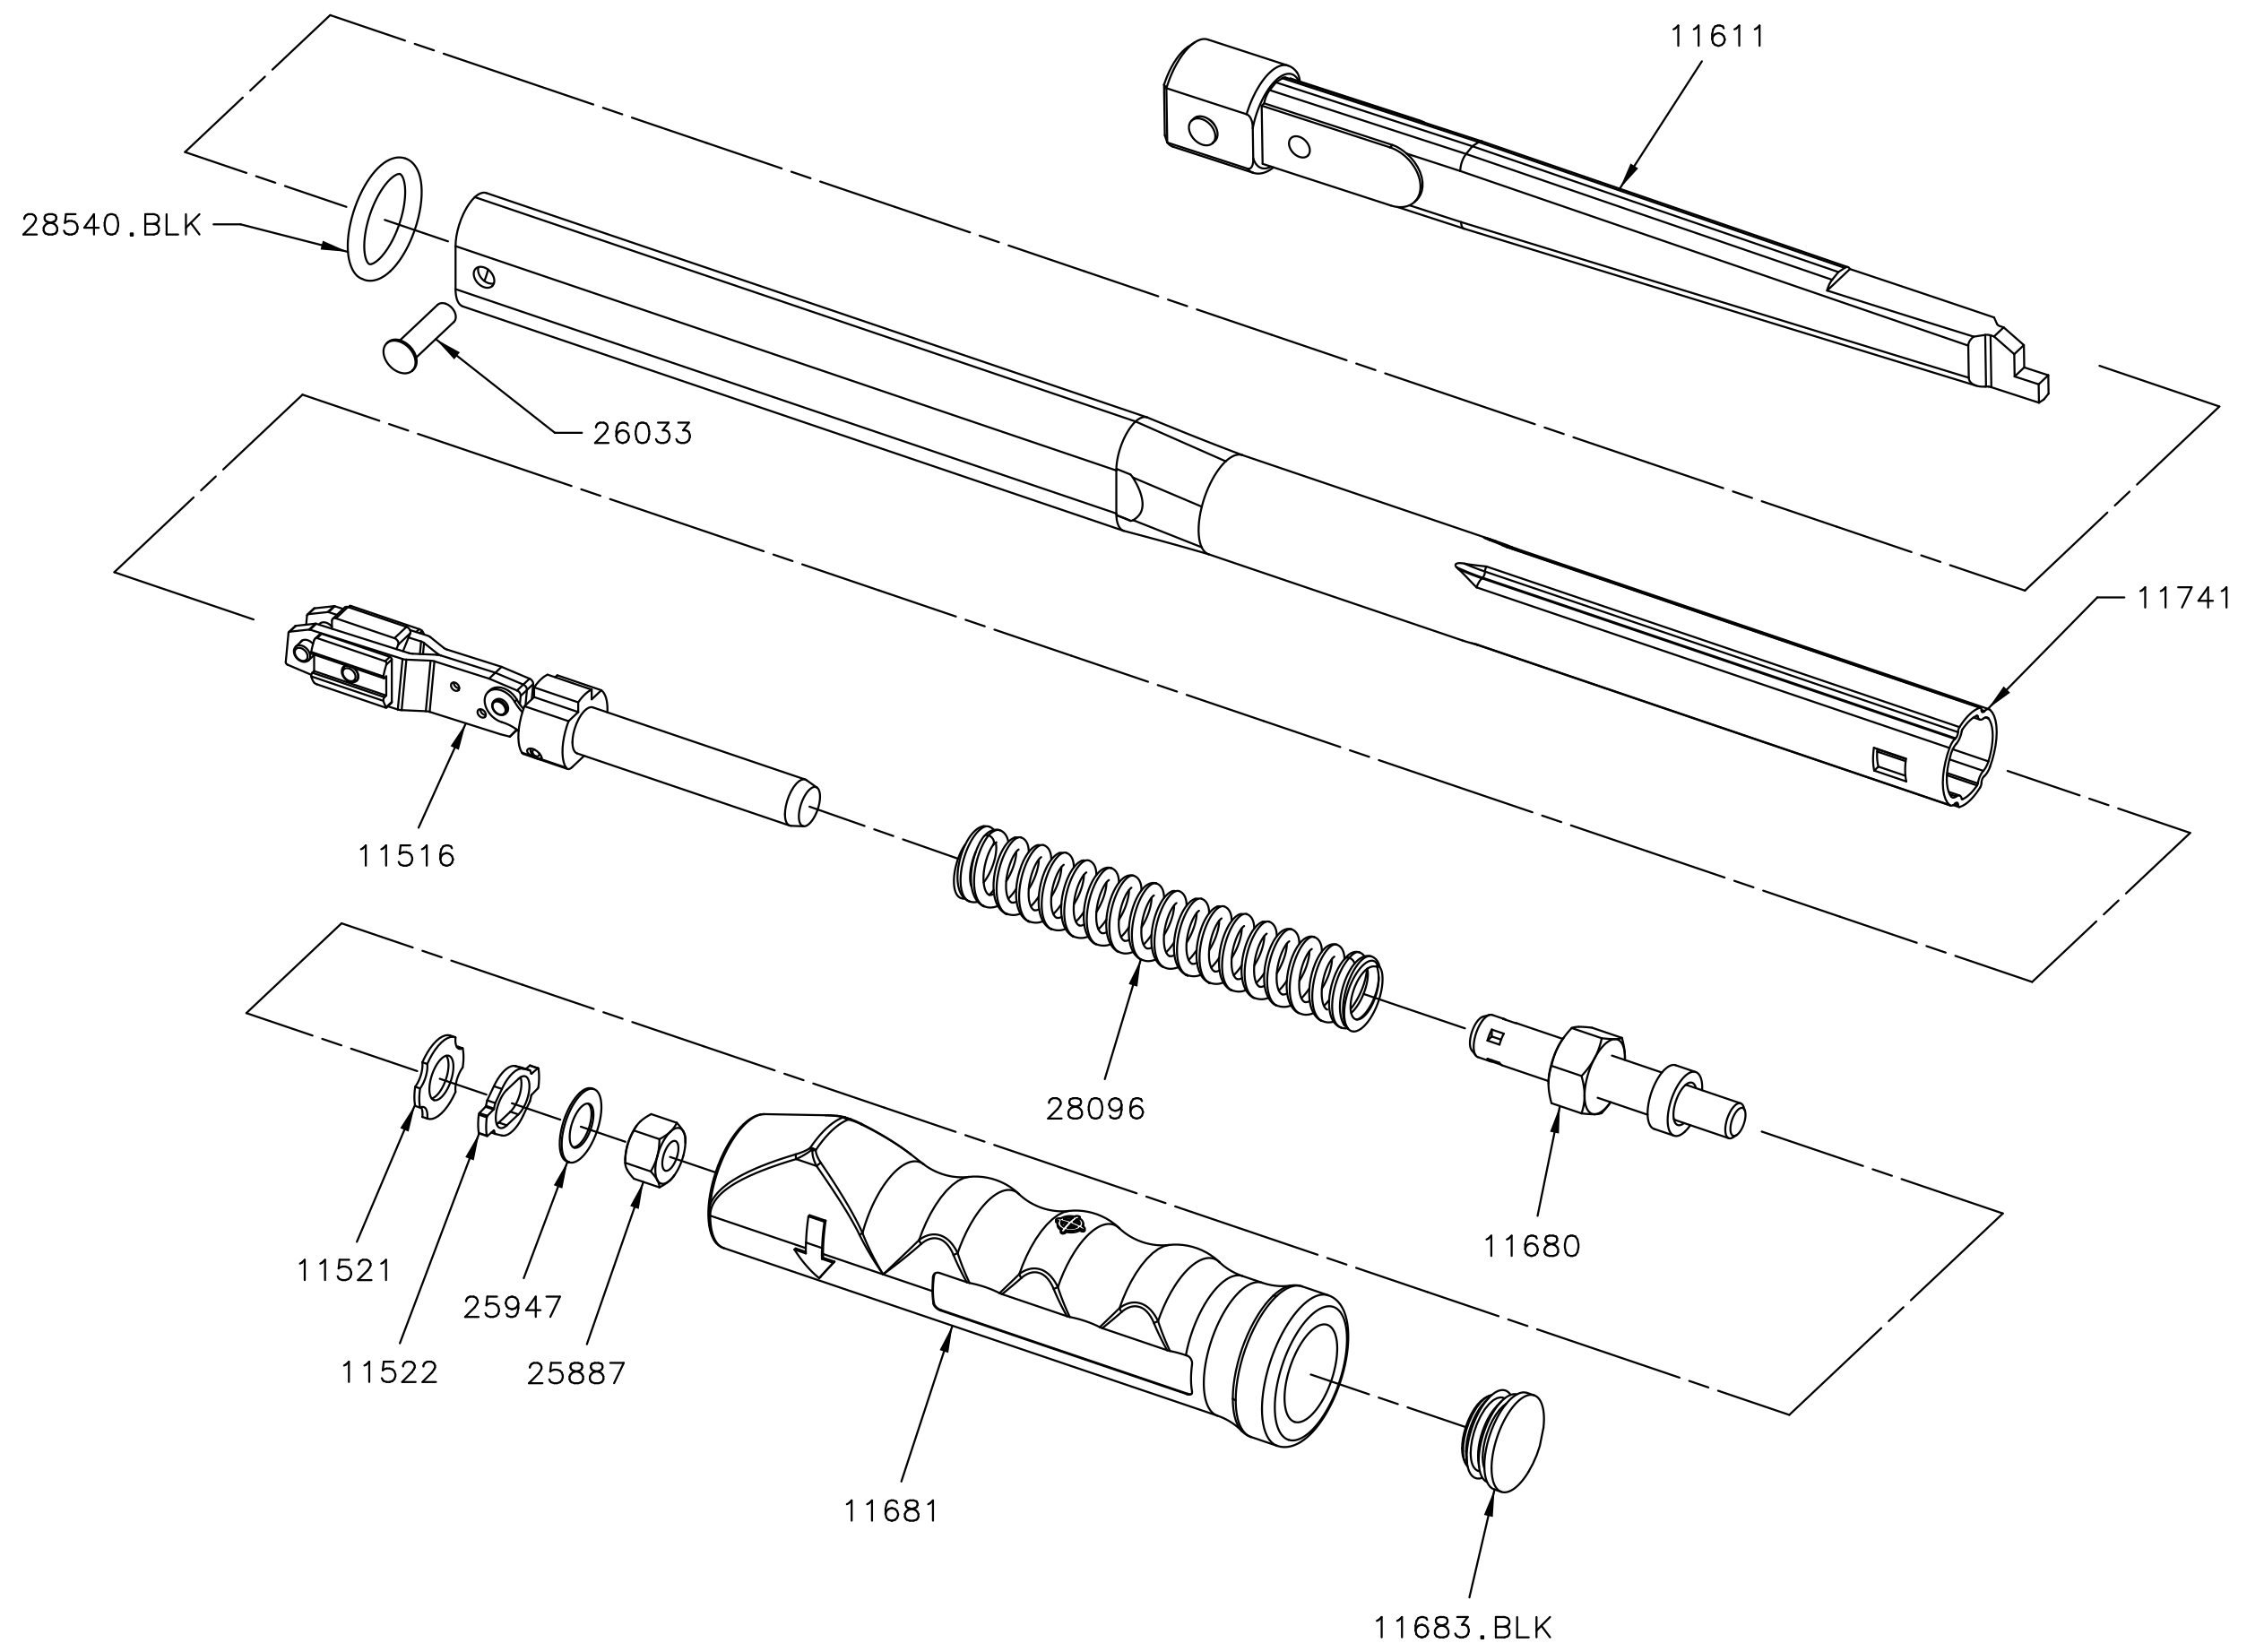

11151 - TH MDL 200 'P' TYPE FEMALE 9 x 12mm

11151 - TH MDL 200 'P' TYPE FEMALE 9 x 12mm

11516	1	TRANSVERSE LINK ASSY PROFESSIONAL
11521	1	SHAPED WASHER
11522	1	END STOP
11611	1	MDL200 LEVER ARM FEMALE T/H 9 x 12mm
11680	1	ADJUSTING NUT AND SCREW P TYPE THREADED END
11681	1	HANDLE P TYPE PRESS ON
11682	1	SOCKET 13mm AF FOR P TYPE PROFESSIONAL ADJUSTING
11683.BLK	1	END CAP DOMED P TYPE PROF BLACK
11741	1	MDL200 BODY TUBE
25887	1	HEX.NUT.M8 H.TEN.
25947	1	WASHER .39/.395 x .65 x .018 REF SR 126J
26033	1	PIVOT PIN TES 3487
28096	1	COMP. SPRING FOR TW MACHANISM
28540.BLK	1	O RING BLACK VITON BS208
Part No	Qty	Description