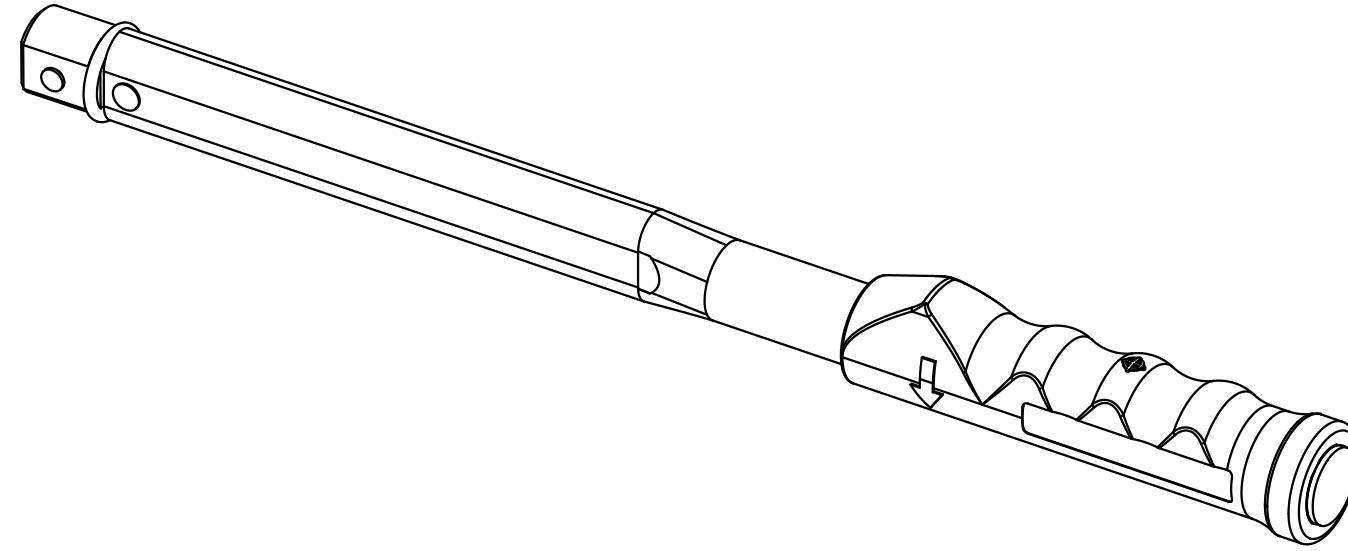

11151 - TH MDL 200 'P' TYPE FEMALE 9 x 12mm

11151 - TH MDL 200 'P' TYPE FEMALE 9 x 12mm

11516	1	TRANSVERSE LINK ASSY PROFESSIONAL
11521	1	SHAPED WASHER
11522	1	END STOP
11611	1	MDL200 LEVER ARM FEMALE T/H 9 x 12mm
11680	1	ADJUSTING NUT AND SCREW P TYPE THREADED END
11681	1	HANDLE P TYPE PRESS ON
11682	1	SOCKET 13mm AF FOR P TYPE PROFESSIONAL ADJUSTING
11683.BLK	1	END CAP DOMED P TYPE PROF BLACK
11741	1	MDL200 BODY TUBE
25887	1	HEX.NUT.M8 H.TEN.
25947	1	WASHER .39/.395 x .65 x .018 REF SR 126J
26033	1	PIVOT PIN TES 3487
28096	1	COMP. SPRING FOR TW MACHANISM
28540.BLK	1	O RING BLACK VITON BS208
Part No	Qty	Description