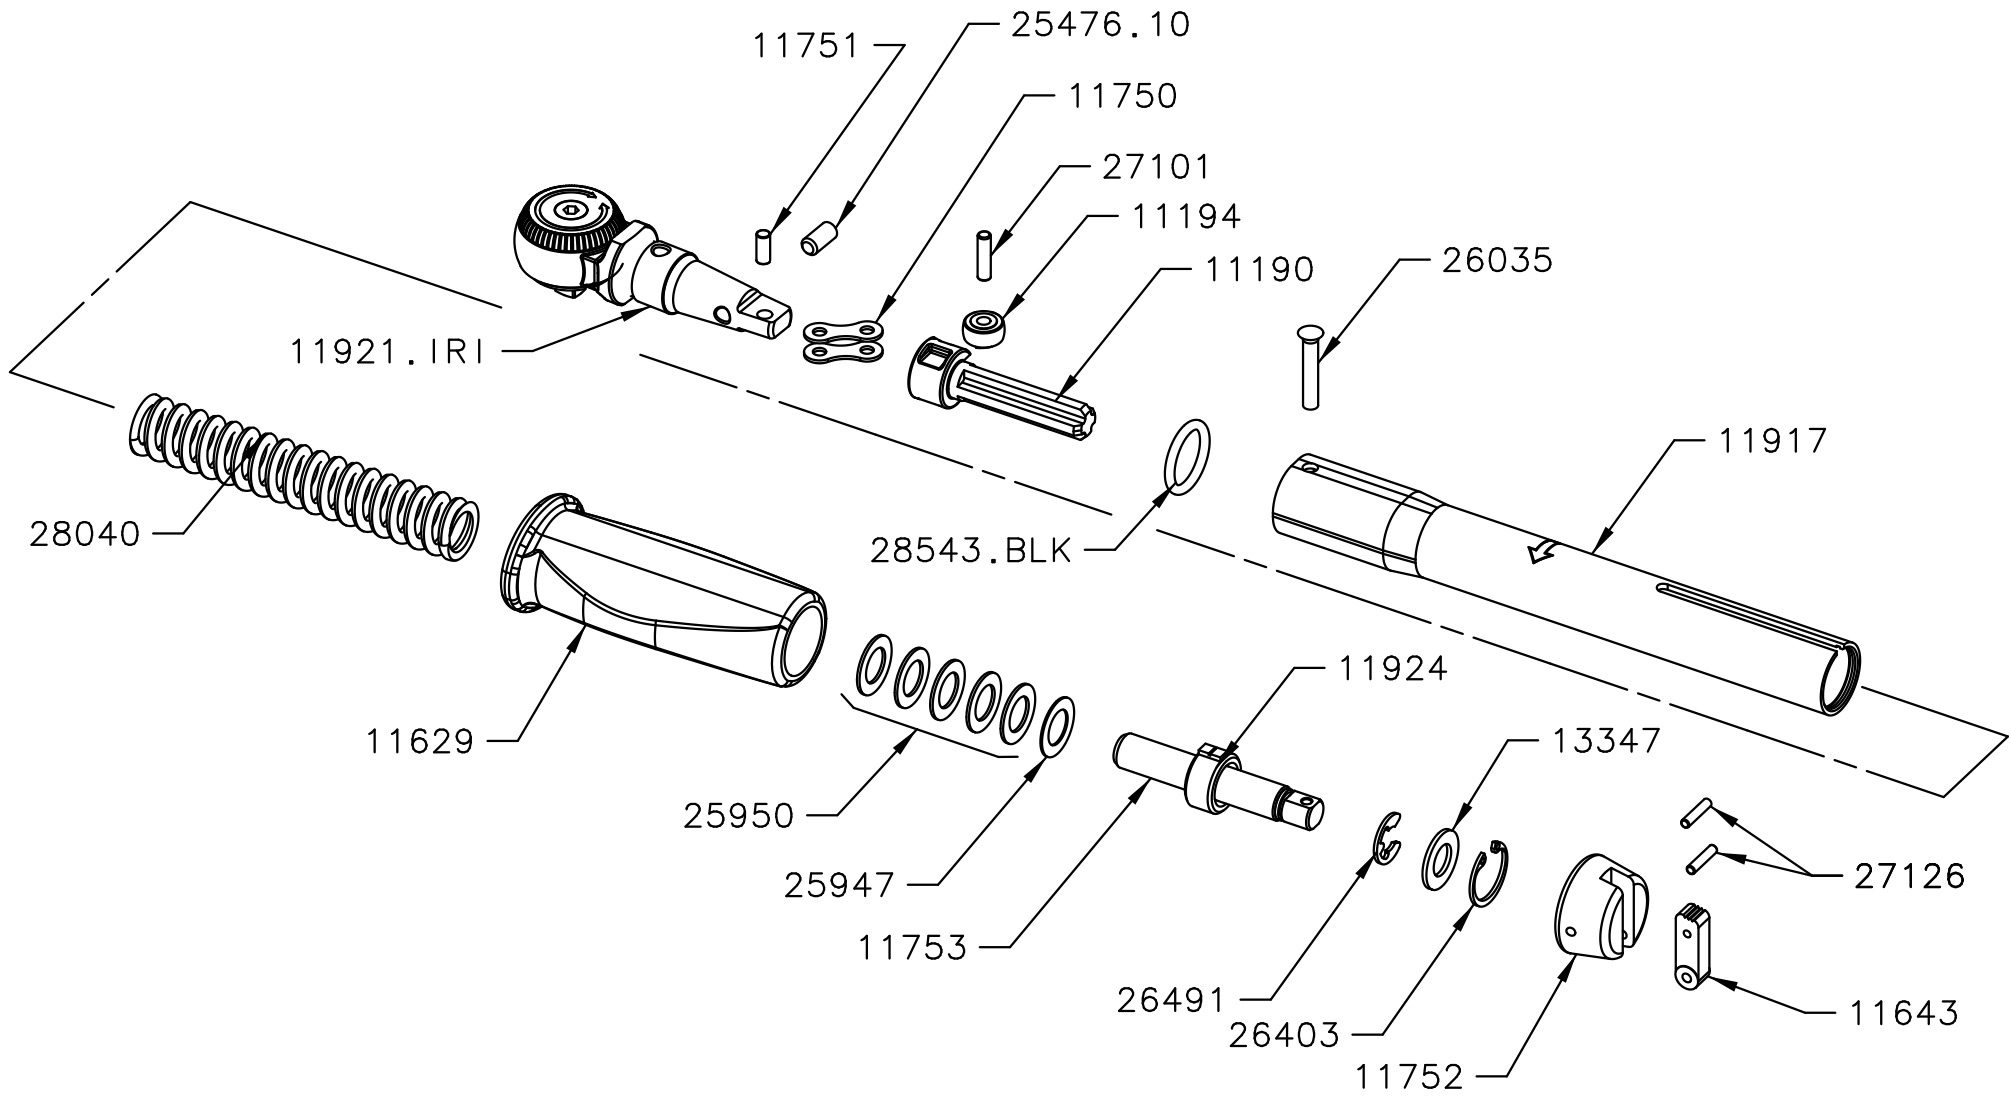

# 11123 - TW SLO ADJ 1/4 RATCHET 4-20Nm

# 11123 - TW SLO ADJ 1/4 RATCHET 4-20Nm

11190	1	TRANSVERSE LINK NYLON REF
11194	1	ROLLER SLIMLINE AND PROFESSIONAL MATL FREE ISSUE
11629	1	HANDLE PLASTIC FOR SLO ADJUSTABLE TYPE
11643	1	PLASTIC KNOB ADJ ARM SLO
11750	2	CHAIN LINK PLATE
11751	1	PIN FOR CHAIN LINK
11752	1	PLASTIC ADJ KNOB SLO MK2
11753	1	ADJUSTING SCREW SLO PLASTIC KNOB MK2
11917	1	BODY TUBE SLO MK2 TOOL
11921.IRI	1	LVR ARM SLO 1/4 F/W RAT IRIMO
11924	1	ADJUSTING NUT SLO
13347	1	TRUTORQUE HARDENED WASHER
25476.10	1	M5 X 10 SSS FLAT
25947	1	WASHER .39/.395 x .65 x .018 REF SR 126J
25950	5	THRUST WASHER SLO
26035	1	SEMI TUBULAR RIVET
26403	1	CRCLP 17mm INT ROUND EYE DIN 472 STD
26491	1	SPRING CLIP 8-11 DIA EXT RSM.7
27101	1	NEEDLE ROLLER 3.5 DIA X 13.8
27126	2	NEEDLE ROLLER 2.5 DIA X 11.8
28040	1	SPRING 16.51DIAx97.53LG
28543.BLK	1	O RING BLACK VITON 15.54 ID
Part No	Qty	Description