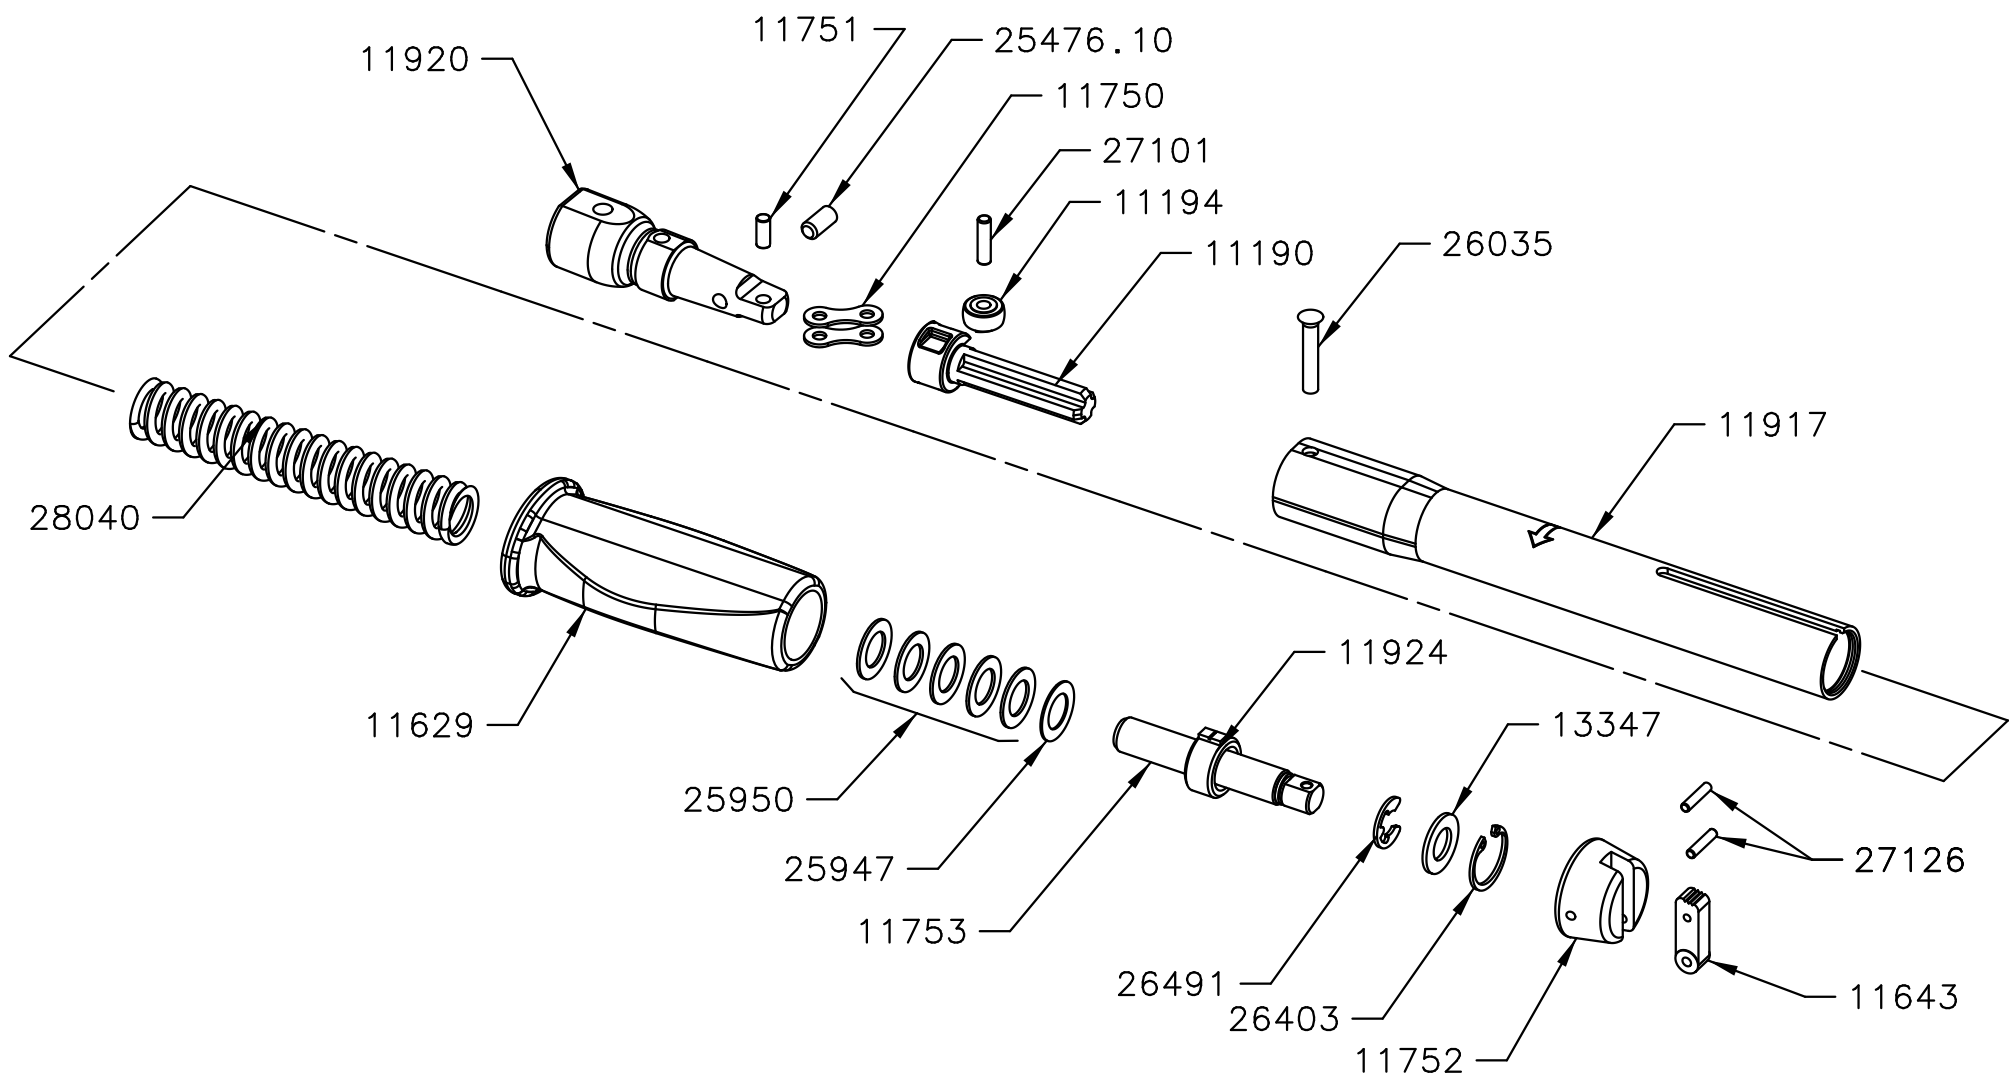

# 11122 - TW SLO ADJ 9x12 FEMALE END 4-20Nm

# 11122 - TW SLO ADJ 9x12 FEMALE END 4-20Nm

11190	1	TRANSVERSE LINK NYLON REF
11194	1	ROLLER SLIMLINE AND PROFESSIONAL MATL FREE ISSUE
11629	1	HANDLE PLASTIC FOR SLO ADJUSTABLE TYPE
11643	1	PLASTIC KNOB ADJ ARM SLO
11750	2	CHAIN LINK PLATE
11751	1	PIN FOR CHAIN LINK
11752	1	PLASTIC ADJ KNOB SLO MK2
11753	1	ADJUSTING SCREW SLO PLASTIC KNOB MK2
11917	1	BODY TUBE SLO MK2 TOOL
11920	1	PRIM LVR SLO 9X12 FEM HD MK2 TOOL
11924	1	ADJUSTING NUT SLO
13347	1	TRUTORQUE HARDENED WASHER
25476.10	1	M5 X 10 SSS FLAT
25947	1	WASHER .39/.395 x .65 x .018 REF SR 126J
25950	5	THRUST WASHER SLO
26035	1	SEMI TUBULAR RIVET
26403	1	CRCLP 17mm INT ROUND EYE DIN 472 STD
26491	1	SPRING CLIP 8-11 DIA EXT RSM.7
27101	1	NEEDLE ROLLER 3.5 DIA X 13.8
27126	2	NEEDLE ROLLER 2.5 DIA X 11.8
28040	1	SPRING 16.51DIAx97.53LG
Part No	Qty	Description