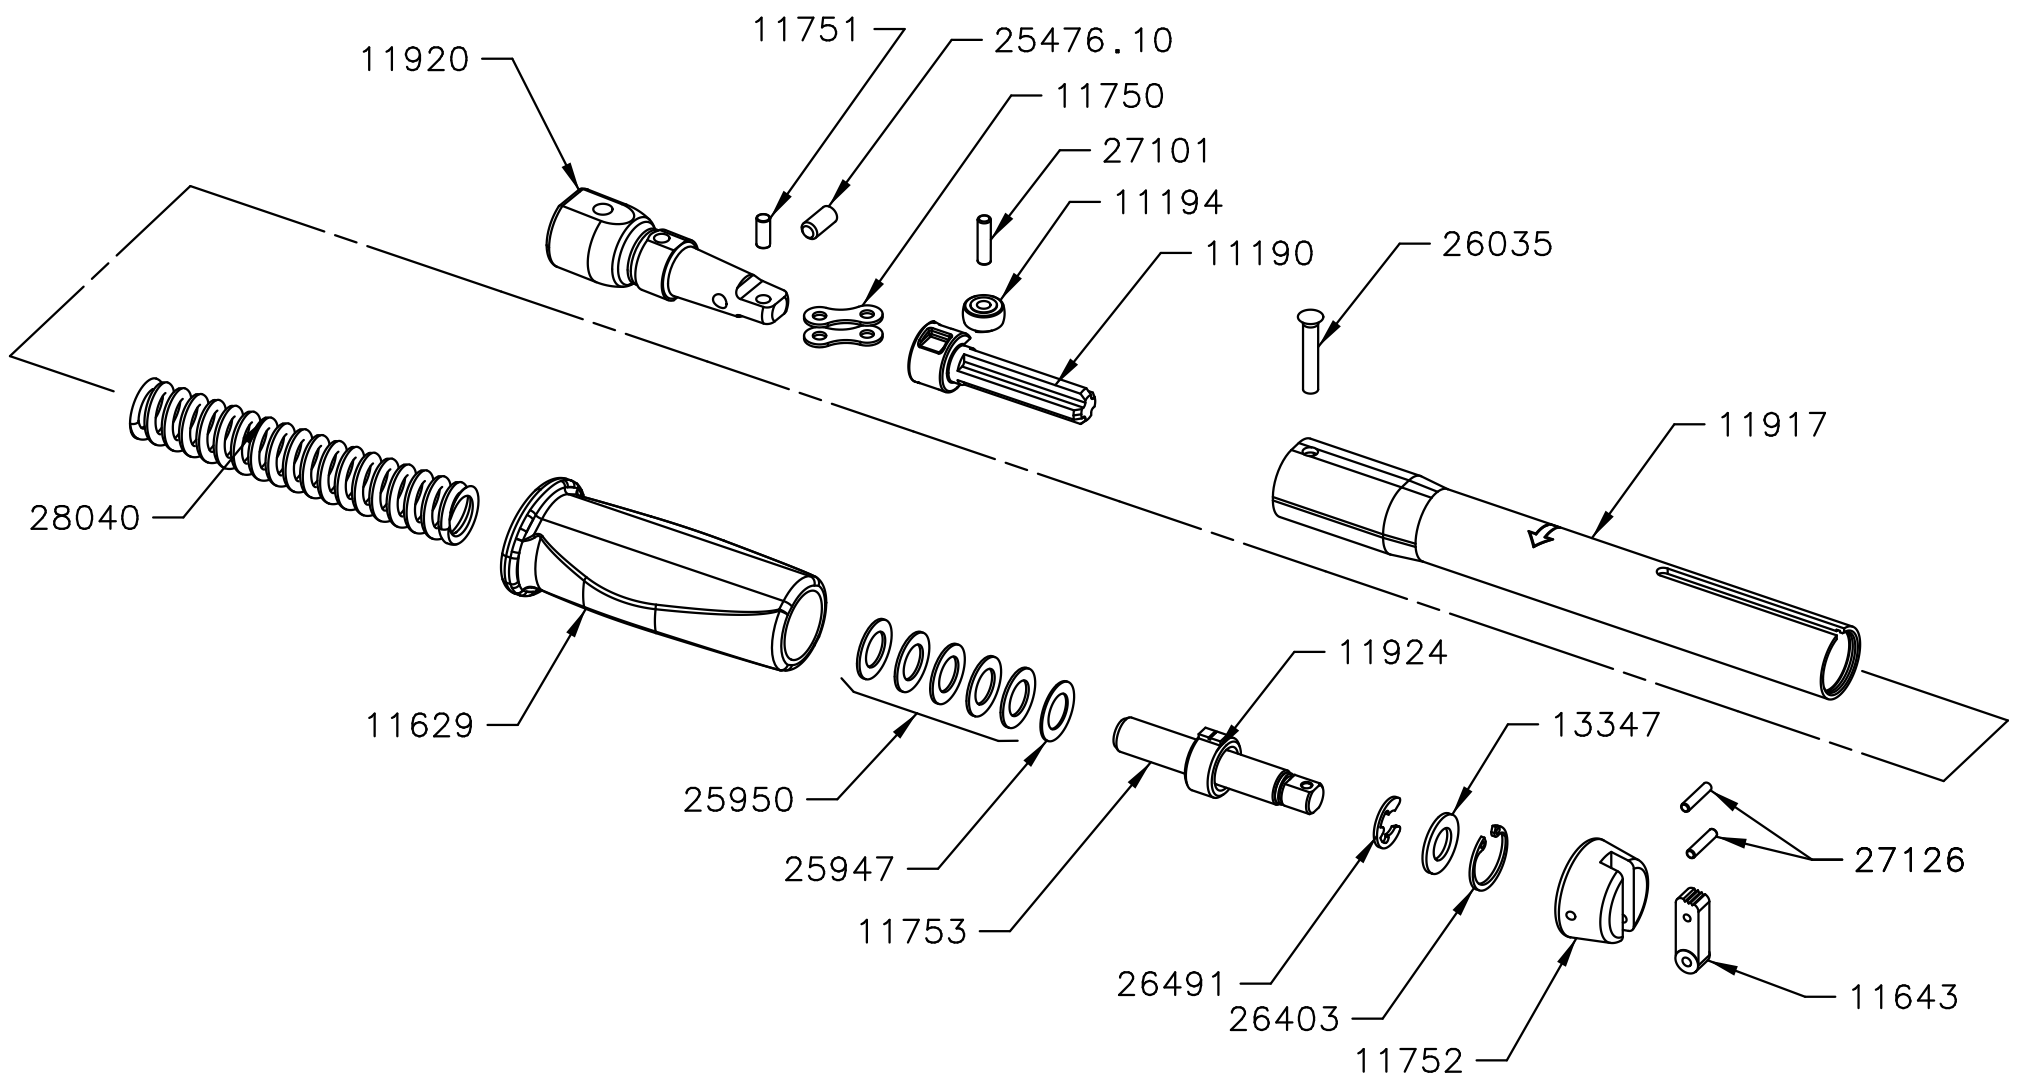

11122 - TW SLO ADJ 9x12 FEMALE END 4-20Nm

11122 - TW SLO ADJ 9x12 FEMALE END 4-20Nm

11190	1	TRANSVERSE LINK NYLON REF
11194	1	ROLLER SLIMLINE AND PROFESSIONAL MATL FREE ISSUE
11629	1	HANDLE PLASTIC FOR SLO ADJUSTABLE TYPE
11643	1	PLASTIC KNOB ADJ ARM SLO
11750	2	CHAIN LINK PLATE
11751	1	PIN FOR CHAIN LINK
11752	1	PLASTIC ADJ KNOB SLO MK2
11753	1	ADJUSTING SCREW SLO PLASTIC KNOB MK2
11917	1	BODY TUBE SLO MK2 TOOL
11920	1	PRIM LVR SLO 9X12 FEM HD MK2 TOOL
11924	1	ADJUSTING NUT SLO
13347	1	TRUTORQUE HARDENED WASHER
25476.10	1	M5 X 10 SSS FLAT
25947	1	WASHER .39/.395 x .65 x .018 REF SR 126J
25950	5	THRUST WASHER SLO
26035	1	SEMI TUBULAR RIVET
26403	1	CRCLP 17mm INT ROUND EYE DIN 472 STD
26491	1	SPRING CLIP 8-11 DIA EXT RSM.7
27101	1	NEEDLE ROLLER 3.5 DIA X 13.8
27126	2	NEEDLE ROLLER 2.5 DIA X 11.8
28040	1	SPRING 16.51DIAx97.53LG
Part No	Qty	Description