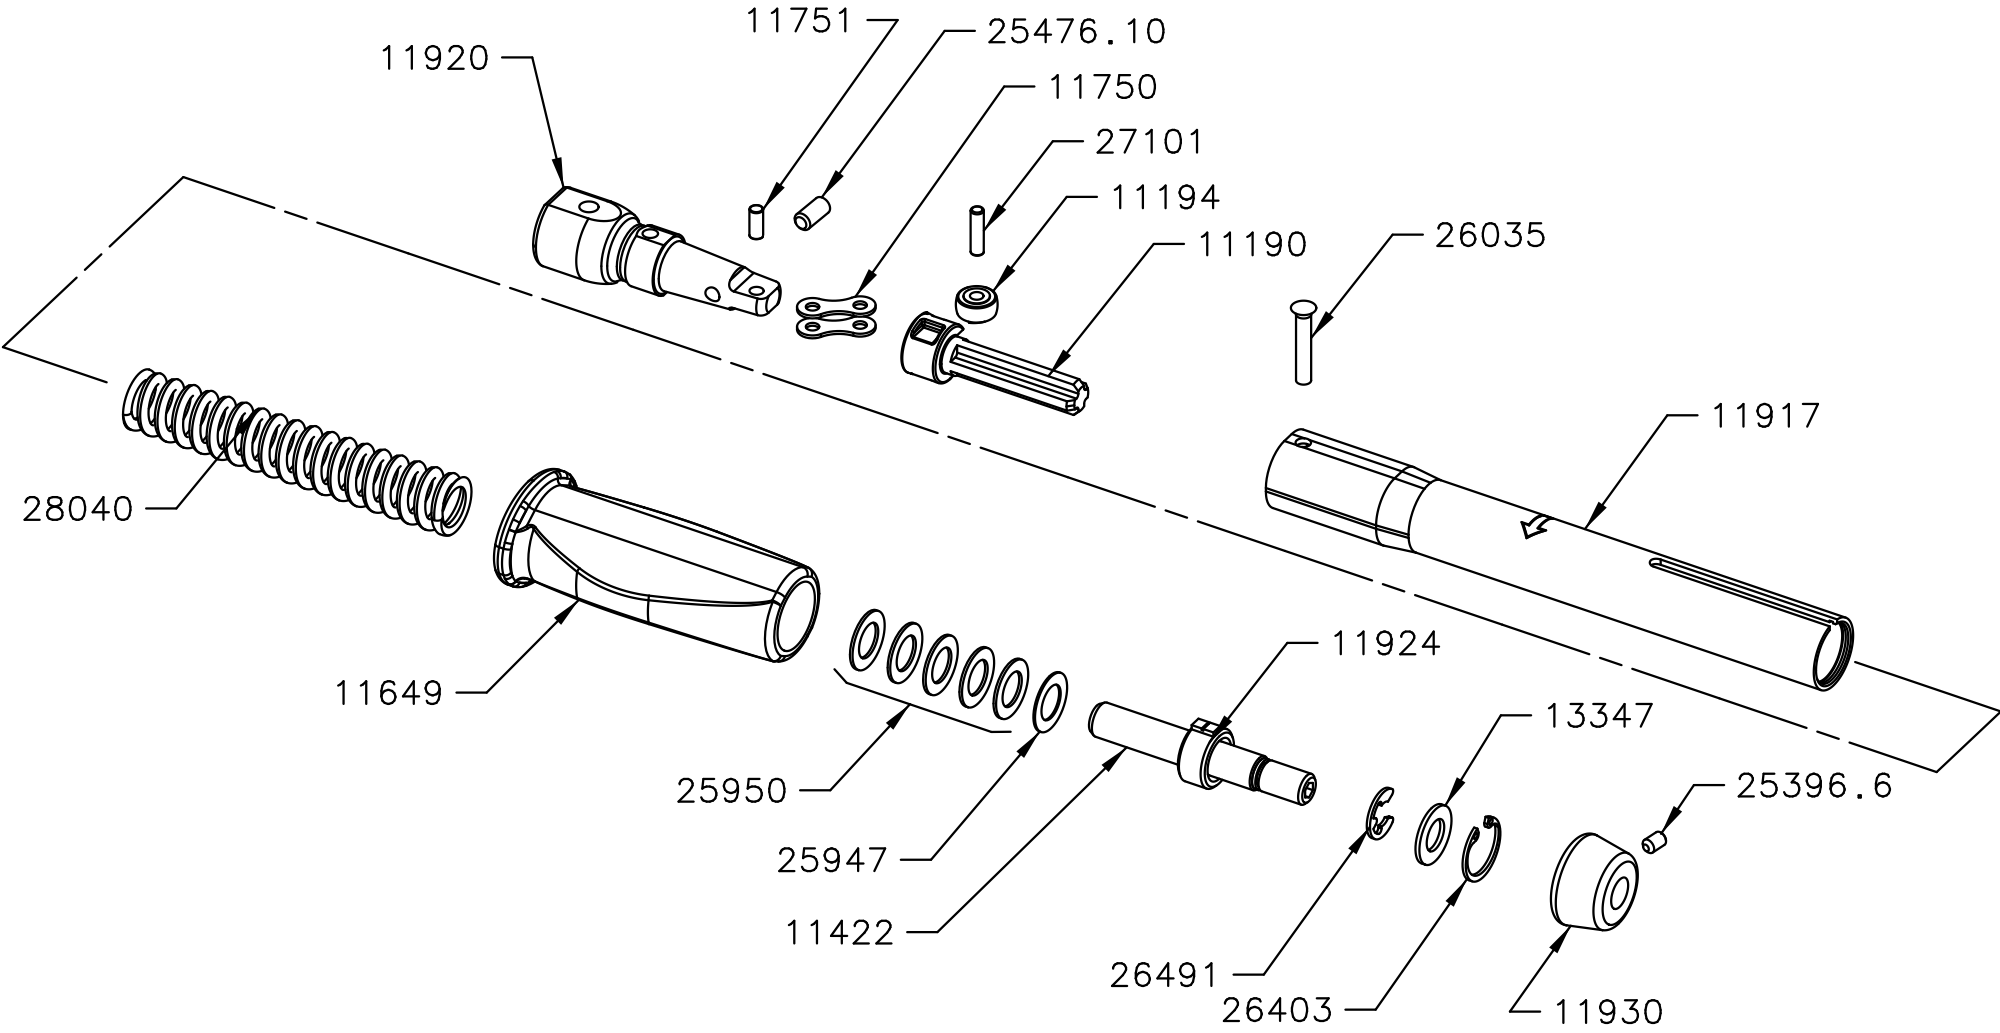

11088 - TW SLO P TYPE 9x12 FEMALE END 1-20Nm

11088 - TW SLO P TYPE 9x12 FEMALE END 1-20Nm

11190	1	TRANSVERSE LINK NYLON REF
11194	1	ROLLER SLIMLINE AND PROFESSIONAL MATL FREE ISSUE
11422	1	ADJ SCREW SLO
11649	1	HANDLE PLASTIC FOR SLO P TYPE
11750	2	CHAIN LINK PLATE
11751	1	PIN FOR CHAIN LINK
11917	1	BODY TUBE SLO MK2 TOOL
11920	1	PRIM LVR SLO 9X12 FEM HD MK2 TOOL
11924	1	ADJUSTING NUT SLO
11930	1	KNOB SLO P TYPE
13347	1	TRUTORQUE HARDENED WASHER
25396.6	1	M4 X 6 SSS CUP
25476.10	1	M5 X 10 SSS FLAT
25947	1	WASHER .39/.395 x .65 x .018 REF SR 126J
25950	5	THRUST WASHER SLO
26035	1	SEMI TUBULAR RIVET
26403	1	CRCLP 17mm INT ROUND EYE DIN 472 STD
26491	1	SPRING CLIP 8-11 DIA EXT RSM.7
27101	1	NEEDLE ROLLER 3.5 DIA X 13.8
28040	1	SPRING 16.51DIAx97.53LG
Part No	Qty	Description