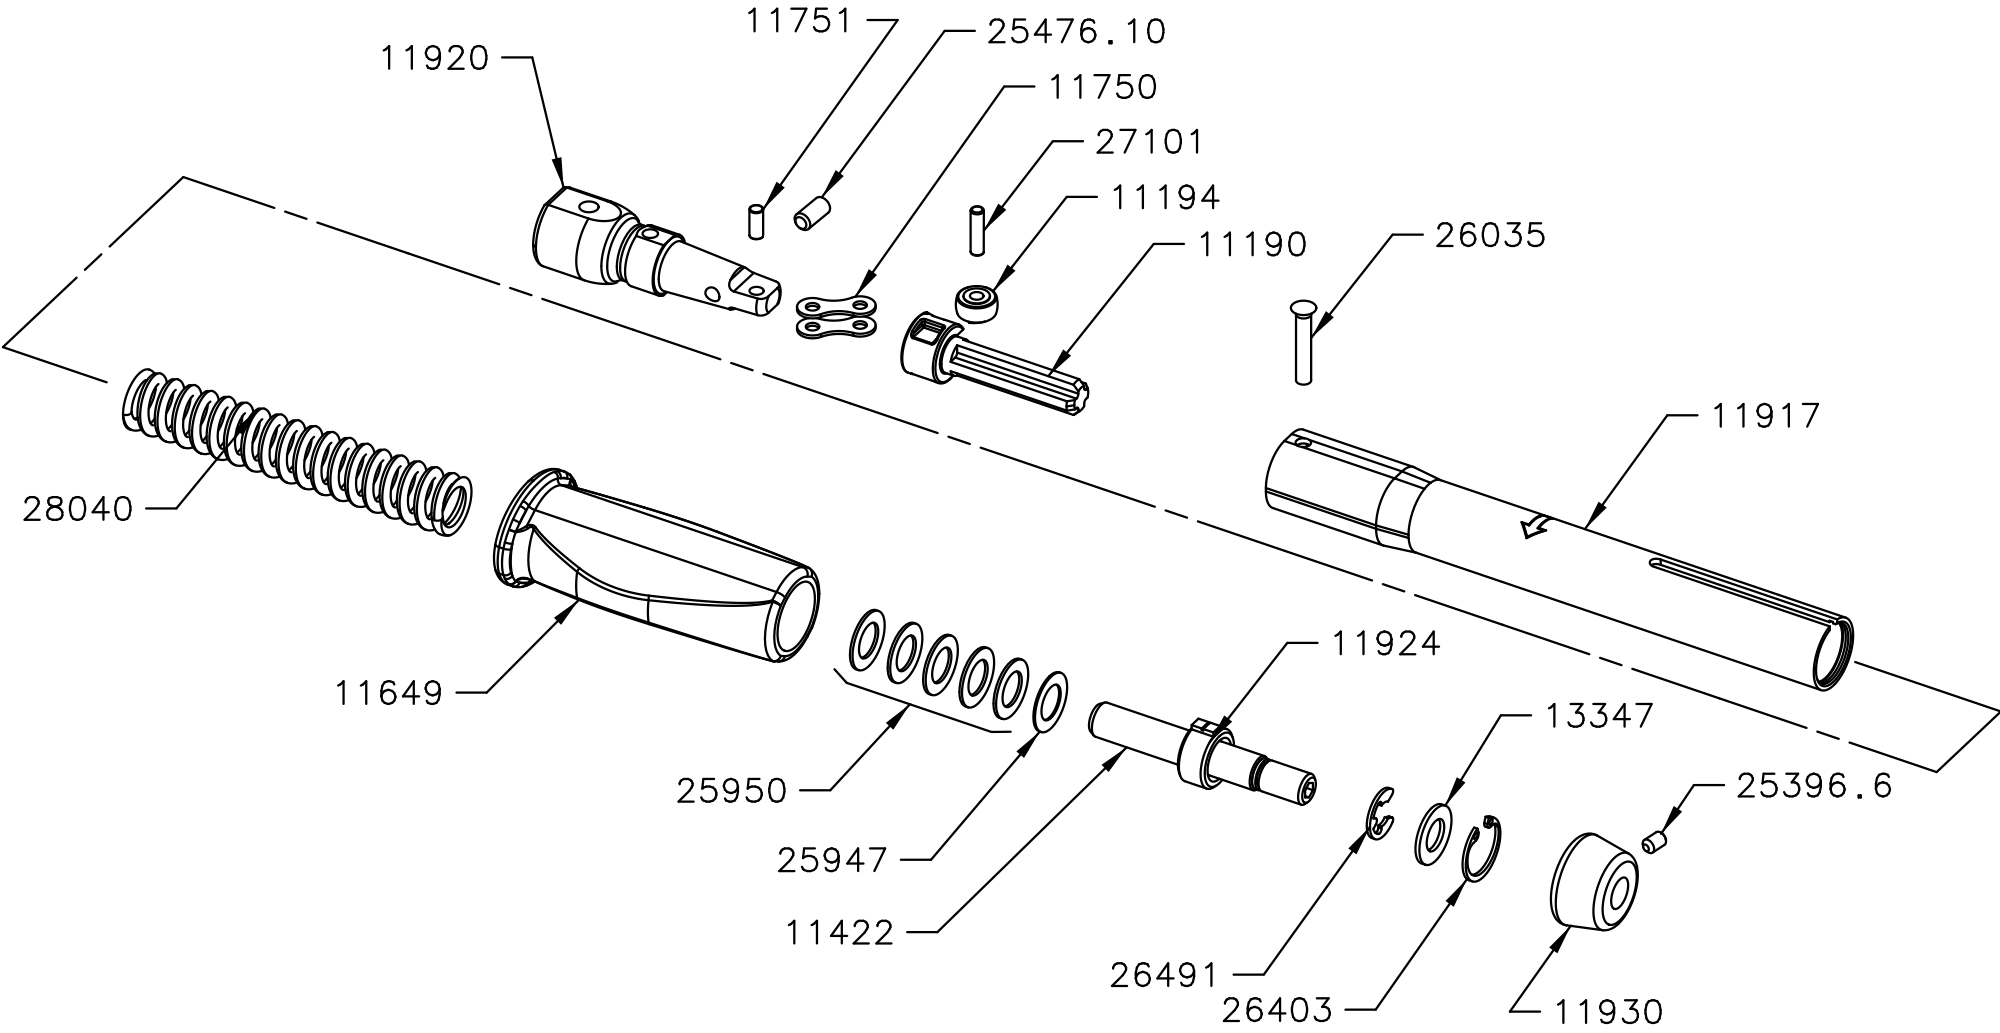

# 11088 - TW SLO P TYPE 9x12 FEMALE END 1-20Nm

# 11088 - TW SLO P TYPE 9x12 FEMALE END 1-20Nm

11190	1	TRANSVERSE LINK NYLON REF
11194	1	ROLLER SLIMLINE AND PROFESSIONAL MATL FREE ISSUE
11422	1	ADJ SCREW SLO
11649	1	HANDLE PLASTIC FOR SLO P TYPE
11750	2	CHAIN LINK PLATE
11751	1	PIN FOR CHAIN LINK
11917	1	BODY TUBE SLO MK2 TOOL
11920	1	PRIM LVR SLO 9X12 FEM HD MK2 TOOL
11924	1	ADJUSTING NUT SLO
11930	1	KNOB SLO P TYPE
13347	1	TRUTORQUE HARDENED WASHER
25396.6	1	M4 X 6 SSS CUP
25476.10	1	M5 X 10 SSS FLAT
25947	1	WASHER .39/.395 x .65 x .018 REF SR 126J
25950	5	THRUST WASHER SLO
26035	1	SEMI TUBULAR RIVET
26403	1	CRCLP 17mm INT ROUND EYE DIN 472 STD
26491	1	SPRING CLIP 8-11 DIA EXT RSM.7
27101	1	NEEDLE ROLLER 3.5 DIA X 13.8
28040	1	SPRING 16.51DIAx97.53LG
Part No	Qty	Description