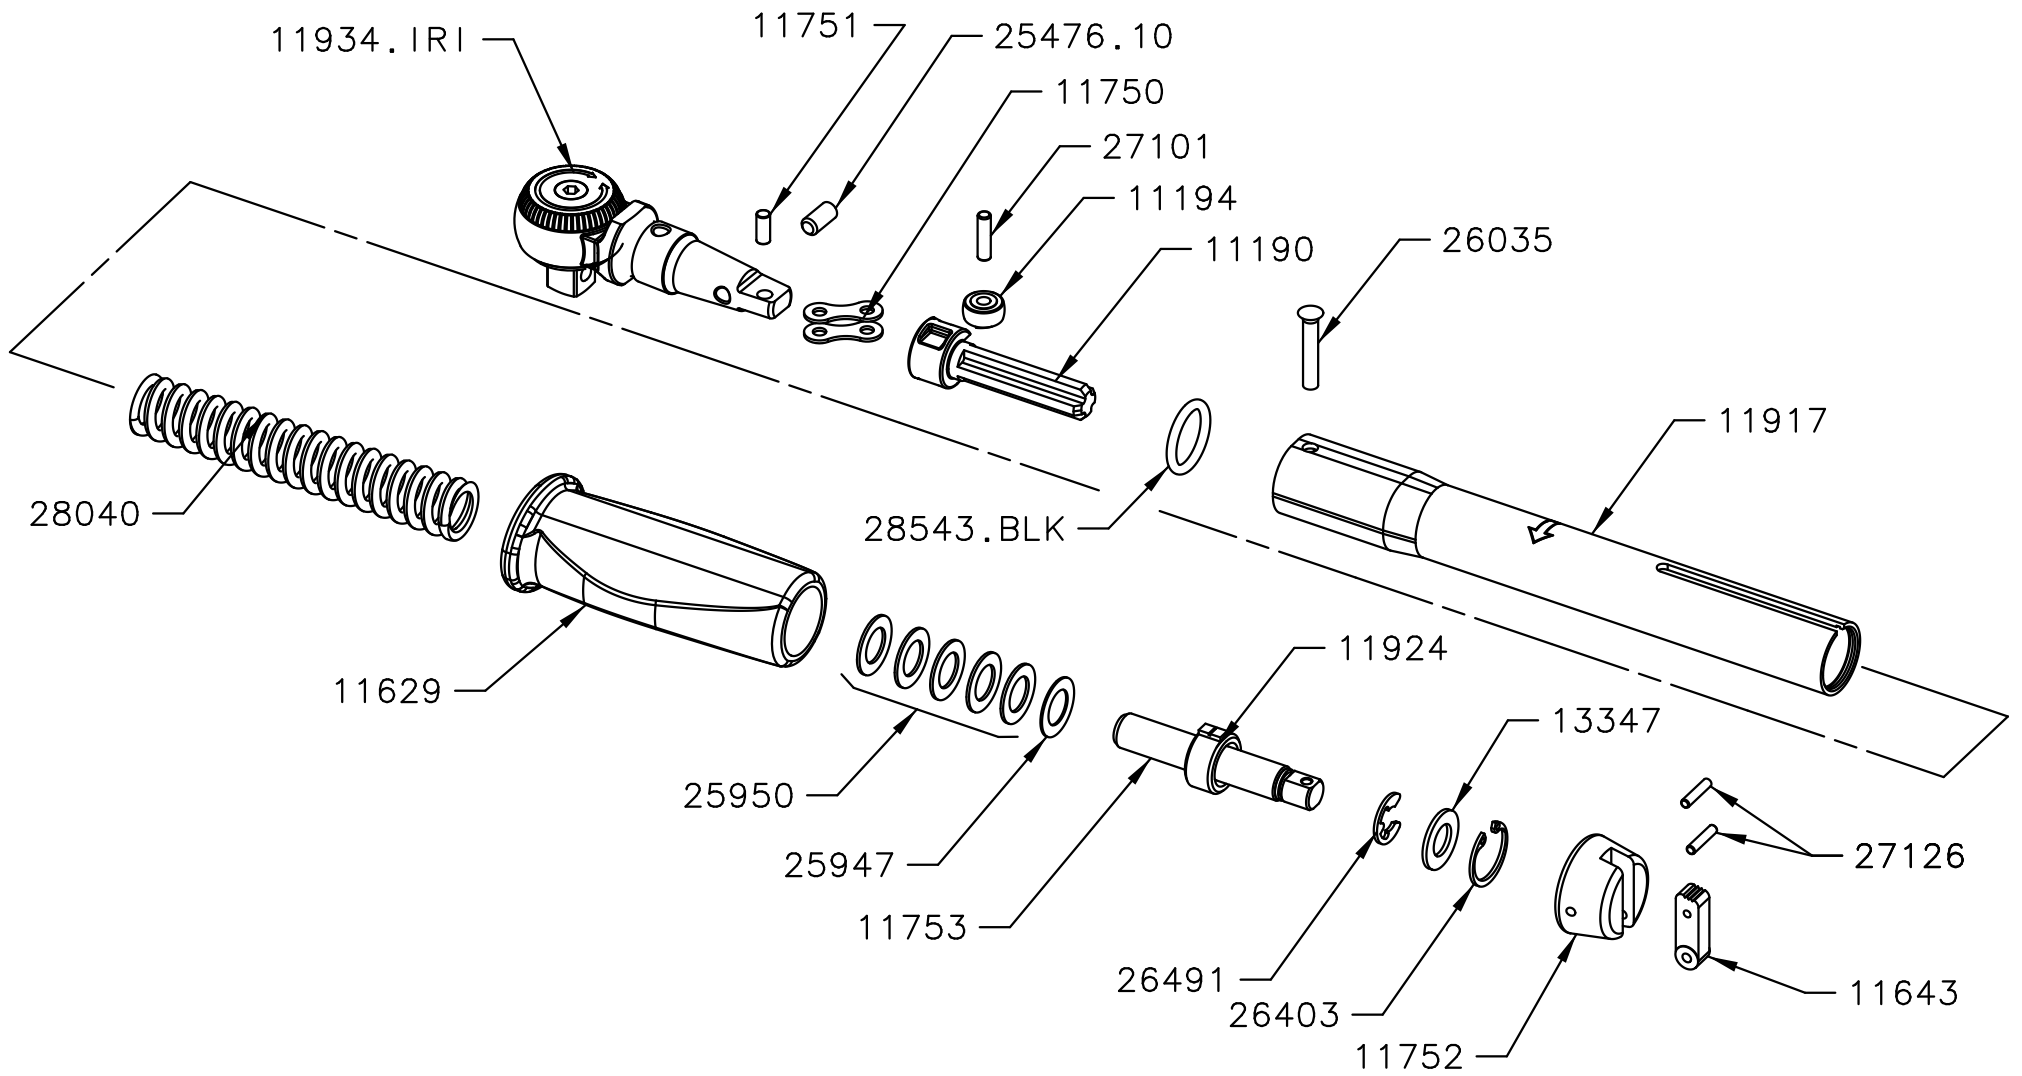

11087 - TW SLO ADJ 3/8 RATCHET 4-20Nm

11087 - TW SLO ADJ 3/8 RATCHET 4-20Nm

11190	1	TRANSVERSE LINK NYLON REF
11194	1	ROLLER SLIMLINE AND PROFESSIONAL MATL FREE ISSUE
11629	1	HANDLE PLASTIC FOR SLO ADJUSTABLE TYPE
11643	1	PLASTIC KNOB ADJ ARM SLO
11750	2	CHAIN LINK PLATE
11751	1	PIN FOR CHAIN LINK
11752	1	PLASTIC ADJ KNOB SLO MK2
11753	1	ADJUSTING SCREW SLO PLASTIC KNOB MK2
11917	1	BODY TUBE SLO MK2 TOOL
11924	1	ADJUSTING NUT SLO
11934.1RI	1	LVR ARM SLO 3/8 F/W RAT IRIMO
13347	1	TRUTORQUE HARDENED WASHER
25476.10	1	M5 X 10 SSS FLAT
25947	1	WASHER .39/.395 x .65 x .018 REF SR 126J
25950	5	THRUST WASHER SLO
26035	1	SEMI TUBULAR RIVET
26403	1	CRCLP 17mm INT ROUND EYE DIN 472 STD
26491	1	SPRING CLIP 8-11 DIA EXT RSM.7
27101	1	NEEDLE ROLLER 3.5 DIA X 13.8
27126	2	NEEDLE ROLLER 2.5 DIA X 11.8
28040	1	SPRING 16.51DIAx97.53LG
28543.BLK	1	O RING BLACK VITON 15.54 ID
Part No	Qty	Description