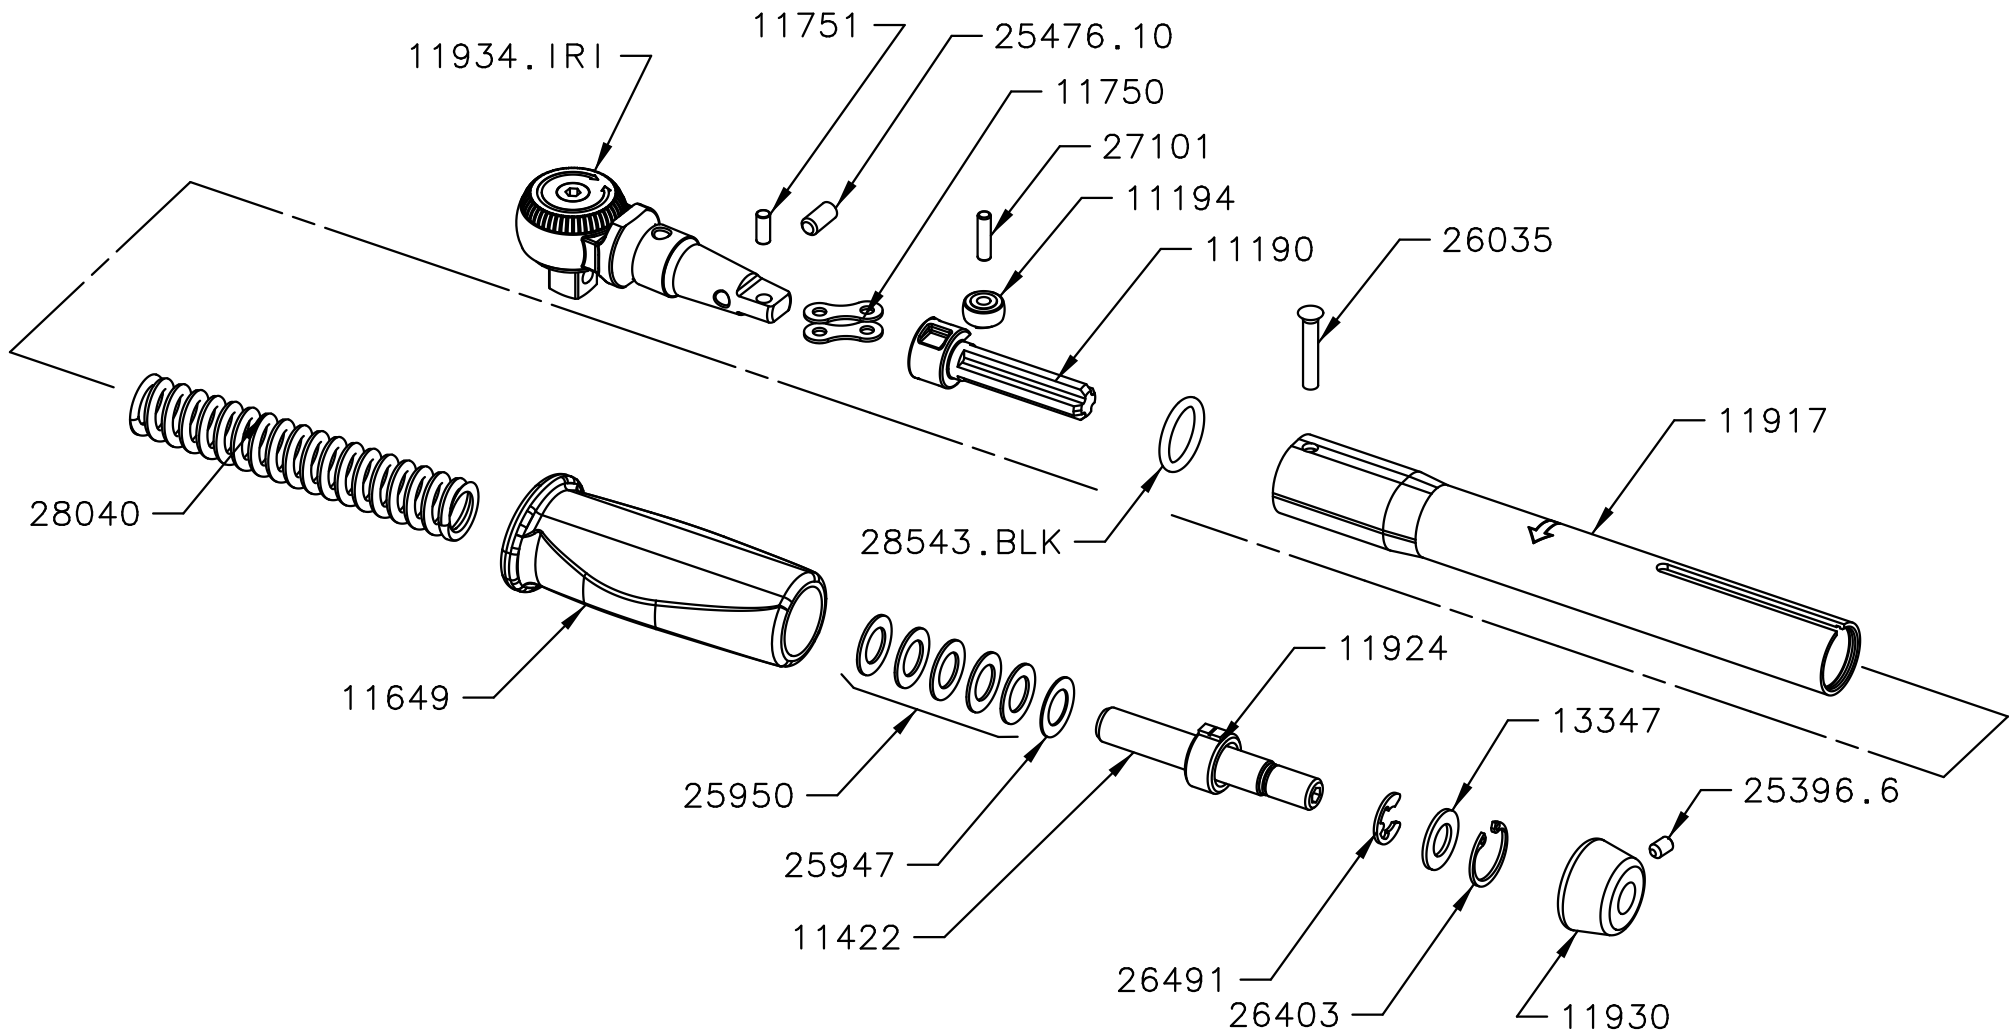

11086 - TW SLO P TYPE 3/8" RATCHET 1-20Nm

11086 - TW SLO P TYPE 3/8" RATCHET 1-20Nm

11190	1	TRANSVERSE LINK NYLON REF
11194	1	ROLLER SLIMLINE AND PROFESSIONAL MATL FREE ISSUE
11422	1	ADJ SCREW SLO
11649	1	HANDLE PLASTIC FOR SLO P TYPE
11750	2	CHAIN LINK PLATE
11751	1	PIN FOR CHAIN LINK
11917	1	BODY TUBE SLO MK2 TOOL
11924	1	ADJUSTING NUT SLO
11930	1	KNOB SLO P TYPE
11934.IRI	1	LVR ARM SLO 3/8 F/W RAT IRIMO
13347	1	TRUTORQUE HARDENED WASHER
25396.6	1	M4 X 6 SSS CUP
25476.10	1	M5 X 10 SSS FLAT
25947	1	WASHER .39/.395 x .65 x .018 REF SR 126J
25950	5	THRUST WASHER SLO
26035	1	SEMI TUBULAR RIVET
26403	1	CRCLP 17mm INT ROUND EYE DIN 472 STD
26491	1	SPRING CLIP 8-11 DIA EXT RSM.7
27101	1	NEEDLE ROLLER 3.5 DIA X 13.8
28040	1	SPRING 16.51DIAx97.53LG
28543.BLK	1	O RING BLACK VITON 15.54 ID
Part No	Qty	Description