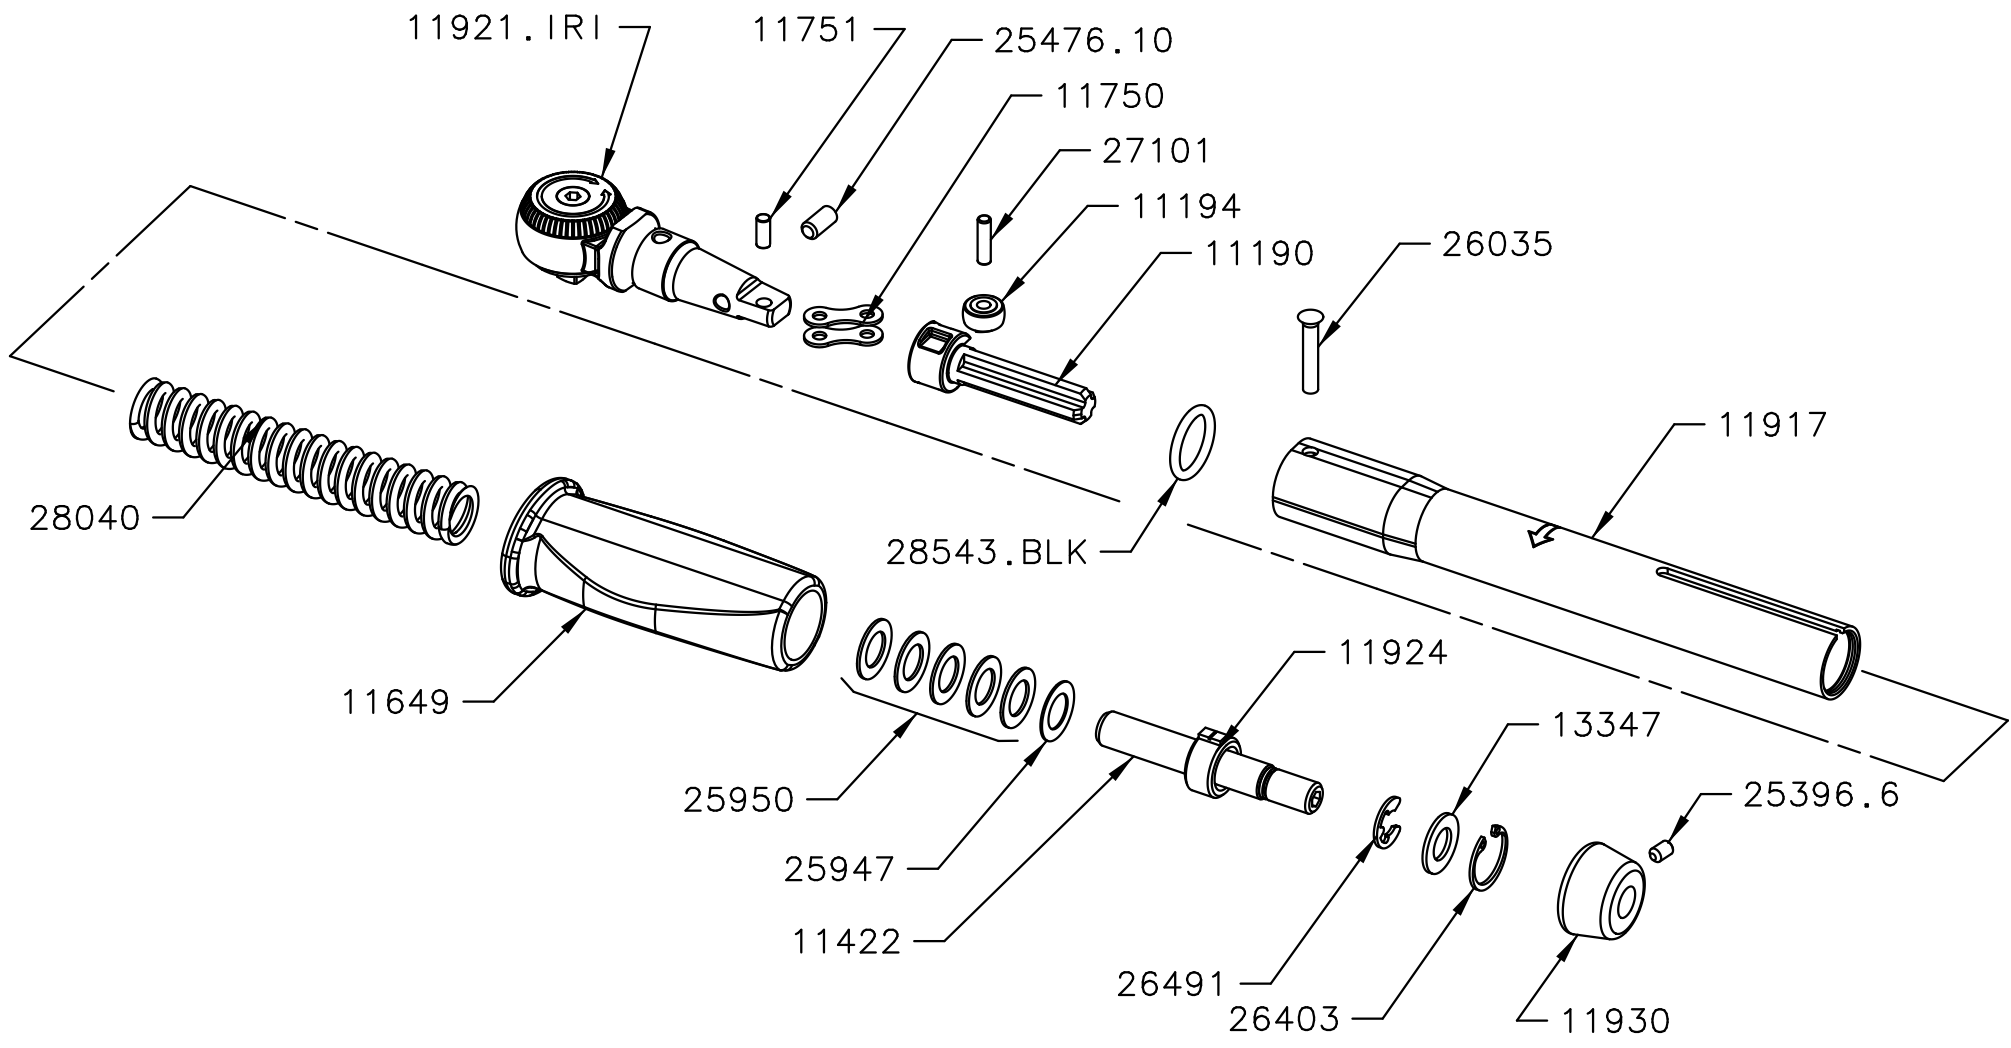

# 11085 - TW SLO P TYPE 1/4" RATCHET 1-20Nm

# 11085 - TW SLO P TYPE 1/4" RATCHET 1-20Nm

11190	1	TRANSVERSE LINK NYLON REF
11194	1	ROLLER SLIMLINE AND PROFESSIONAL MATL FREE ISSUE
11422	1	ADJ SCREW SLO
11649	1	HANDLE PLASTIC FOR SLO P TYPE
11750	2	CHAIN LINK PLATE
11751	1	PIN FOR CHAIN LINK
11917	1	BODY TUBE SLO MK2 TOOL
11921. IRI	1	LVR ARM SLO 1/4 F/W RAT IRIMO
11924	1	ADJUSTING NUT SLO
11930	1	KNOB SLO P TYPE
13347	1	TRUTORQUE HARDENED WASHER
25396.6	1	M4 X 6 SSS CUP
25476.10	1	M5 X 10 SSS FLAT
25947	1	WASHER .39/.395 x .65 x .018 REF SR 126J
25950	5	THRUST WASHER SLO
26035	1	SEMI TUBULAR RIVET
26403	1	CRCLP 17mm INT ROUND EYE DIN 472 STD
26491	1	SPRING CLIP 8-11 DIA EXT RSM.7
27101	1	NEEDLE ROLLER 3.5 DIA X 13.8
28040	1	SPRING 16.51DIAx97.53LG
28543.BLK	1	O RING BLACK VITON 15.54 ID
Part No	Qty	Description